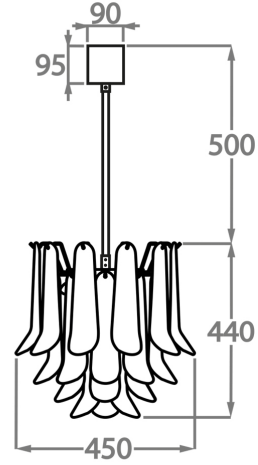

#### Murano Glass Finish

Satin Dahlia  
Glass

Smoke Dahlia  
Glass

Clear Dahlia  
Glass

**Size One**

CL461-30,  
Height: 30 cm (11.81")  
Diameter: 30 cm (11.81")  
Bulbs: 1 x 40W E27  
Net Weight: 8 kg / 18 lb

**Size Two**

CL461-45,  
Height: 44 cm (17.32")  
Diameter: 45 cm (17.72")  
Bulbs: 4 x 40W E27  
Net Weight: 14 kg / 31 lb

**Size Three**

CL461-60,  
Height: 55 cm (21.65")  
Diameter: 60 cm (23.62")  
Bulbs: 5 x 40W 40w  
Net Weight: 20 kg / 44 lb

**Size Four**

CL461-75,  
Height: 60 cm (23.62")  
Diameter: 75 cm (29.53")  
Bulbs: 7 x 40W E27  
Net Weight: 30 kg / 66 lb

**Size Five**

CL461-100,  
Height: 66 cm (25.98")  
Diameter: 100 cm (39.37")  
Bulbs: 9 x 40W E27  
Net Weight: 42 kg / 93 lb

The dimensions of the central rod/chain and ceiling rose are not included in the height measurements.  
Standard rod/chain and ceiling rose is 50cm if not otherwise specified by customer.