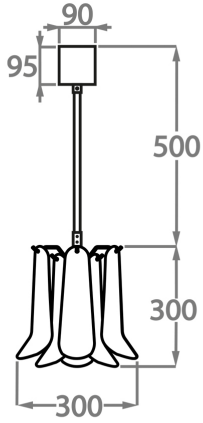

CL461-30,
Height: 30 cm (11.81")
Diameter: 30 cm (11.81")
1 x 40W E27
Max Watt and Lamps: 40W x 1
Net Weight: 8 kg / 18 lb

Size Two

CL461-45,
Height: 44 cm (17.32")
Diameter: 45 cm (17.72")
4 x 40W E27
Max Watt and Lamps: 40W x 4
Net Weight: 14 kg / 31 lb

Size Four

CL461-75,
Height: 60 cm (23.62")
Diameter: 75 cm (29.53")
7 x 40W E27
Max Watt and Lamps: 40W x 7
Net Weight: 30 kg / 66 lb

Size Three

CL461-60,
Height: 55 cm (21.65")
Diameter: 60 cm (23.62")
5 x 40W 40w
Max Watt and Lamps: 40W x 5
Net Weight: 20 kg / 44 lb

Size Five

CL461-100,

Height: 66 cm (25.98")

Diameter: 100 cm (39.37")

9 x 40W E27

Max Watt and Lamps: 40W x 9

Net Weight: 42 kg / 93 lb

The dimensions of the central rod/chain and ceiling rose are not included in the height measurements.
Standard rod/chain and ceiling rose is 50cm if not otherwise specified by customer.