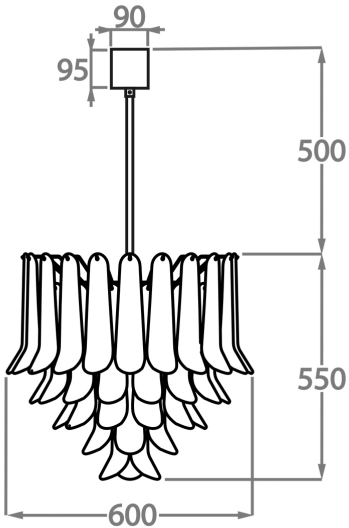

Murano Glass Finish

Satin Dahlia
Glass

Smoke Dahlia
Glass

Clear Dahlia
Glass

Size One

CL461-30,
Height: 30 cm (11.81")
Diameter: 30 cm (11.81")
Bulbs: 1 x 40W E27
Net Weight: 8 kg / 18 lb

Size Two

CL461-45,
Height: 44 cm (17.32")
Diameter: 45 cm (17.72")
Bulbs: 4 x 40W E27
Net Weight: 14 kg / 31 lb

Size Three

CL461-60,
Height: 55 cm (21.65")
Diameter: 60 cm (23.62")
Bulbs: 5 x 40W 40w
Net Weight: 20 kg / 44 lb

Size Four

CL461-75,
Height: 60 cm (23.62")
Diameter: 75 cm (29.53")
Bulbs: 7 x 40W E27
Net Weight: 30 kg / 66 lb

Size Five

CL461-100,
Height: 66 cm (25.98")
Diameter: 100 cm (39.37")
Bulbs: 9 x 40W E27
Net Weight: 42 kg / 93 lb

The dimensions of the central rod/chain and ceiling rose are not included in the height measurements.
Standard rod/chain and ceiling rose is 50cm if not otherwise specified by customer.