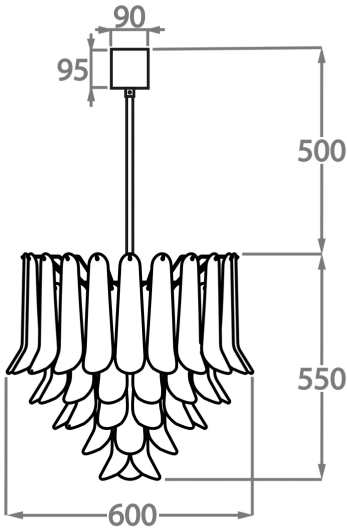

#### Murano Glass Finish

Satin Dahlia  
Glass

Smoke Dahlia  
Glass

Clear Dahlia  
Glass

**Size One**

CL461-30,  
Height: 30 cm (11.81")  
Diameter: 30 cm (11.81")  
Bulbs: 1 x 40W E27  
Net Weight: 8 kg / 18 lb

**Size Two**

CL461-45,  
Height: 44 cm (17.32")  
Diameter: 45 cm (17.72")  
Bulbs: 4 x 40W E27  
Net Weight: 14 kg / 31 lb

**Size Three**

CL461-60,  
Height: 55 cm (21.65")  
Diameter: 60 cm (23.62")  
Bulbs: 5 x 40W 40w  
Net Weight: 20 kg / 44 lb

**Size Four**

CL461-75,  
Height: 60 cm (23.62")  
Diameter: 75 cm (29.53")  
Bulbs: 7 x 40W E27  
Net Weight: 30 kg / 66 lb

**Size Five**

CL461-100,  
Height: 66 cm (25.98")  
Diameter: 100 cm (39.37")  
Bulbs: 9 x 40W E27  
Net Weight: 42 kg / 93 lb

The dimensions of the central rod/chain and ceiling rose are not included in the height measurements.  
Standard rod/chain and ceiling rose is 50cm if not otherwise specified by customer.