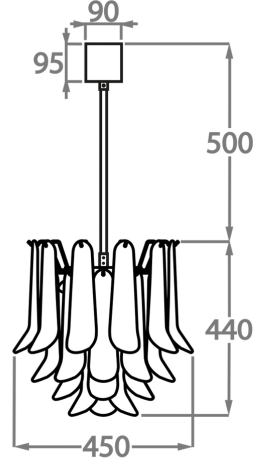

Murano Glass Finish

Satin Dahlia
Glass

Smoke Dahlia
Glass

Clear Dahlia
Glass

Size One

CL461-30,
Height: 30 cm (11.81")
Diameter: 30 cm (11.81")
Bulbs: 1 x 40W E27
Net Weight: 8 kg / 18 lb

Size Two

CL461-45,
Height: 44 cm (17.32")
Diameter: 45 cm (17.72")
Bulbs: 4 x 40W E27
Net Weight: 14 kg / 31 lb

Size Three

CL461-60,
Height: 55 cm (21.65")
Diameter: 60 cm (23.62")
Bulbs: 5 x 40W 40w
Net Weight: 20 kg / 44 lb

Size Four

CL461-75,
Height: 60 cm (23.62")
Diameter: 75 cm (29.53")
Bulbs: 7 x 40W E27
Net Weight: 30 kg / 66 lb

Size Five

CL461-100,
Height: 66 cm (25.98")
Diameter: 100 cm (39.37")
Bulbs: 9 x 40W E27
Net Weight: 42 kg / 93 lb

The dimensions of the central rod/chain and ceiling rose are not included in the height measurements.
Standard rod/chain and ceiling rose is 50cm if not otherwise specified by customer.