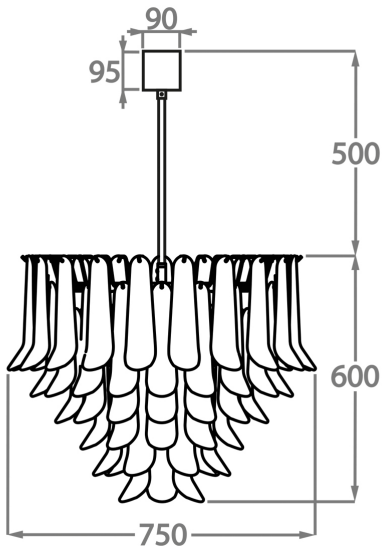

CL461-30,
Height: 30 cm (11.81")
Diameter: 30 cm (11.81")
1 x 40W E27
Max Watt and Lamps: 40W x 1
Net Weight: 8 kg / 18 lb

Size Two

CL461-45,
Height: 44 cm (17.32")
Diameter: 45 cm (17.72")
4 x 40W E27
Max Watt and Lamps: 40W x 4
Net Weight: 14 kg / 31 lb

Size Four

CL461-75,
Height: 60 cm (23.62")
Diameter: 75 cm (29.53")
7 x 40W E27
Max Watt and Lamps: 40W x 7
Net Weight: 30 kg / 66 lb

Size Three

CL461-60,
Height: 55 cm (21.65")
Diameter: 60 cm (23.62")
5 x 40W 40w
Max Watt and Lamps: 40W x 5
Net Weight: 20 kg / 44 lb

Size Five

CL461-100,

Height: 66 cm (25.98")

Diameter: 100 cm (39.37")

9 x 40W E27

Max Watt and Lamps: 40W x 9

Net Weight: 42 kg / 93 lb

The dimensions of the central rod/chain and ceiling rose are not included in the height measurements.
Standard rod/chain and ceiling rose is 50cm if not otherwise specified by customer.