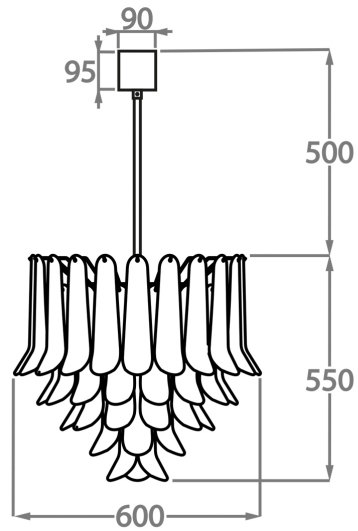

CL461-30,
Height: 30 cm (11.81")
Diameter: 30 cm (11.81")
1 x 40W E27
Max Watt and Lamps: 40W x 1
Net Weight: 8 kg / 18 lb

Size Two

CL461-45,
Height: 44 cm (17.32")
Diameter: 45 cm (17.72")
4 x 40W E27
Max Watt and Lamps: 40W x 4
Net Weight: 14 kg / 31 lb

Size Four

CL461-75,
Height: 60 cm (23.62")
Diameter: 75 cm (29.53")
7 x 40W E27
Max Watt and Lamps: 40W x 7
Net Weight: 30 kg / 66 lb

Size Three

CL461-60,
Height: 55 cm (21.65")
Diameter: 60 cm (23.62")
5 x 40W 40w
Max Watt and Lamps: 40W x 5
Net Weight: 20 kg / 44 lb

Size Five

CL461-100,

Height: 66 cm (25.98")

Diameter: 100 cm (39.37")

9 x 40W E27

Max Watt and Lamps: 40W x 9

Net Weight: 42 kg / 93 lb

The dimensions of the central rod/chain and ceiling rose are not included in the height measurements.
Standard rod/chain and ceiling rose is 50cm if not otherwise specified by customer.