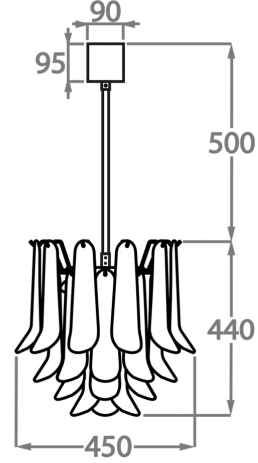

Murano Glass Finish

Satin Dahlia
Glass

Smoke Dahlia
Glass

Clear Dahlia
Glass

Size One

CL461-30,
Height: 30 cm (11.81")
Diameter: 30 cm (11.81")
Bulbs: 1 x 40W E27
Net Weight: 8 kg / 18 lb

Size Two

CL461-45,
Height: 44 cm (17.32")
Diameter: 45 cm (17.72")
Bulbs: 4 x 40W E27
Net Weight: 14 kg / 31 lb

Size Three

CL461-60,
Height: 55 cm (21.65")
Diameter: 60 cm (23.62")
Bulbs: 5 x 40W 40w
Net Weight: 20 kg / 44 lb

Size Four

CL461-75,
Height: 60 cm (23.62")
Diameter: 75 cm (29.53")
Bulbs: 7 x 40W E27
Net Weight: 30 kg / 66 lb

Size Five

CL461-100,
Height: 66 cm (25.98")
Diameter: 100 cm (39.37")
Bulbs: 9 x 40W E27
Net Weight: 42 kg / 93 lb

The dimensions of the central rod/chain and ceiling rose are not included in the height measurements.
Standard rod/chain and ceiling rose is 50cm if not otherwise specified by customer.