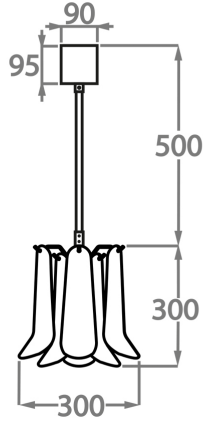

#### Murano Glass Finish

Satin Dahlia  
Glass

Smoke Dahlia  
Glass

Clear Dahlia  
Glass

**Size One**

CL461-30,  
Height: 30 cm (11.81")  
Diameter: 30 cm (11.81")  
Bulbs: 1 x 40W E27  
Net Weight: 8 kg / 18 lb

**Size Two**

CL461-45,  
Height: 44 cm (17.32")  
Diameter: 45 cm (17.72")  
Bulbs: 4 x 40W E27  
Net Weight: 14 kg / 31 lb

**Size Three**

CL461-60,  
Height: 55 cm (21.65")  
Diameter: 60 cm (23.62")  
Bulbs: 5 x 40W 40w  
Net Weight: 20 kg / 44 lb

**Size Four**

CL461-75,  
Height: 60 cm (23.62")  
Diameter: 75 cm (29.53")  
Bulbs: 7 x 40W E27  
Net Weight: 30 kg / 66 lb

**Size Five**

CL461-100,  
Height: 66 cm (25.98")  
Diameter: 100 cm (39.37")  
Bulbs: 9 x 40W E27  
Net Weight: 42 kg / 93 lb

The dimensions of the central rod/chain and ceiling rose are not included in the height measurements.  
Standard rod/chain and ceiling rose is 50cm if not otherwise specified by customer.