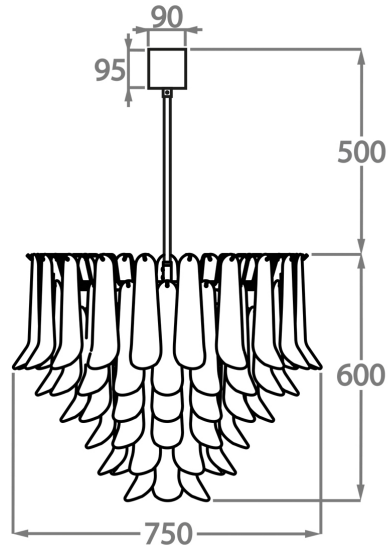

#### Murano Glass Finish

Satin Dahlia  
Glass

Smoke Dahlia  
Glass

Clear Dahlia  
Glass

**Size One**

CL461-30,  
Height: 30 cm (11.81")  
Diameter: 30 cm (11.81")  
Bulbs: 1 x 40W E27  
Net Weight: 8 kg / 18 lb

**Size Two**

CL461-45,  
Height: 44 cm (17.32")  
Diameter: 45 cm (17.72")  
Bulbs: 4 x 40W E27  
Net Weight: 14 kg / 31 lb

**Size Three**

CL461-60,  
Height: 55 cm (21.65")  
Diameter: 60 cm (23.62")  
Bulbs: 5 x 40W 40w  
Net Weight: 20 kg / 44 lb

**Size Four**

CL461-75,  
Height: 60 cm (23.62")  
Diameter: 75 cm (29.53")  
Bulbs: 7 x 40W E27  
Net Weight: 30 kg / 66 lb

**Size Five**

CL461-100,  
Height: 66 cm (25.98")  
Diameter: 100 cm (39.37")  
Bulbs: 9 x 40W E27  
Net Weight: 42 kg / 93 lb

The dimensions of the central rod/chain and ceiling rose are not included in the height measurements.  
Standard rod/chain and ceiling rose is 50cm if not otherwise specified by customer.