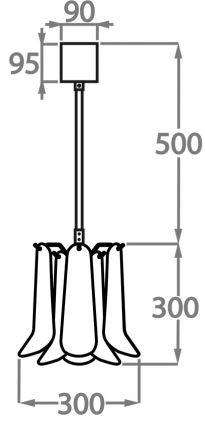

Murano Glass Finish

Satin Dahlia
Glass

Smoke Dahlia
Glass

Clear Dahlia
Glass

Size One

CL461-30,
Height: 30 cm (11.81")
Diameter: 30 cm (11.81")
Bulbs: 1 x 40W E27
Net Weight: 8 kg / 18 lb

Size Two

CL461-45,
Height: 44 cm (17.32")
Diameter: 45 cm (17.72")
Bulbs: 4 x 40W E27
Net Weight: 14 kg / 31 lb

Size Three

CL461-60,
Height: 55 cm (21.65")
Diameter: 60 cm (23.62")
Bulbs: 5 x 40W 40w
Net Weight: 20 kg / 44 lb

Size Four

CL461-75,
Height: 60 cm (23.62")
Diameter: 75 cm (29.53")
Bulbs: 7 x 40W E27
Net Weight: 30 kg / 66 lb

Size Five

CL461-100,
Height: 66 cm (25.98")
Diameter: 100 cm (39.37")
Bulbs: 9 x 40W E27
Net Weight: 42 kg / 93 lb

The dimensions of the central rod/chain and ceiling rose are not included in the height measurements.
Standard rod/chain and ceiling rose is 50cm if not otherwise specified by customer.