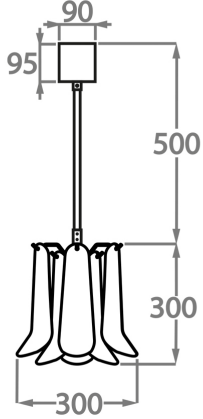

Murano Glass Finish

Satin Dahlia
Glass

Smoke Dahlia
Glass

Clear Dahlia
Glass

Size One

CL461-30,
Height: 30 cm (11.81")
Diameter: 30 cm (11.81")
Bulbs: 1 x 40W E27
Net Weight: 8 kg / 18 lb

Size Two

CL461-45,
Height: 44 cm (17.32")
Diameter: 45 cm (17.72")
Bulbs: 4 x 40W E27
Net Weight: 14 kg / 31 lb

Size Three

CL461-60,
Height: 55 cm (21.65")
Diameter: 60 cm (23.62")
Bulbs: 5 x 40W 40w
Net Weight: 20 kg / 44 lb

Size Four

CL461-75,
Height: 60 cm (23.62")
Diameter: 75 cm (29.53")
Bulbs: 7 x 40W E27
Net Weight: 30 kg / 66 lb

Size Five

CL461-100,
Height: 66 cm (25.98")
Diameter: 100 cm (39.37")
Bulbs: 9 x 40W E27
Net Weight: 42 kg / 93 lb

The dimensions of the central rod/chain and ceiling rose are not included in the height measurements.
Standard rod/chain and ceiling rose is 50cm if not otherwise specified by customer.