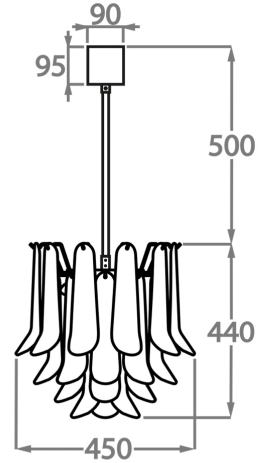

CL461-30,
Height: 30 cm (11.81")
Diameter: 30 cm (11.81")
1 x 40W E27
Max Watt and Lamps: 40W x 1
Net Weight: 8 kg / 18 lb

Size Two

CL461-45,
Height: 44 cm (17.32")
Diameter: 45 cm (17.72")
4 x 40W E27
Max Watt and Lamps: 40W x 4
Net Weight: 14 kg / 31 lb

Size Four

CL461-75,
Height: 60 cm (23.62")
Diameter: 75 cm (29.53")
7 x 40W E27
Max Watt and Lamps: 40W x 7
Net Weight: 30 kg / 66 lb

Size Three

CL461-60,
Height: 55 cm (21.65")
Diameter: 60 cm (23.62")
5 x 40W 40w
Max Watt and Lamps: 40W x 5
Net Weight: 20 kg / 44 lb

Size Five

CL461-100,

Height: 66 cm (25.98")

Diameter: 100 cm (39.37")

9 x 40W E27

Max Watt and Lamps: 40W x 9

Net Weight: 42 kg / 93 lb

The dimensions of the central rod/chain and ceiling rose are not included in the height measurements.
Standard rod/chain and ceiling rose is 50cm if not otherwise specified by customer.