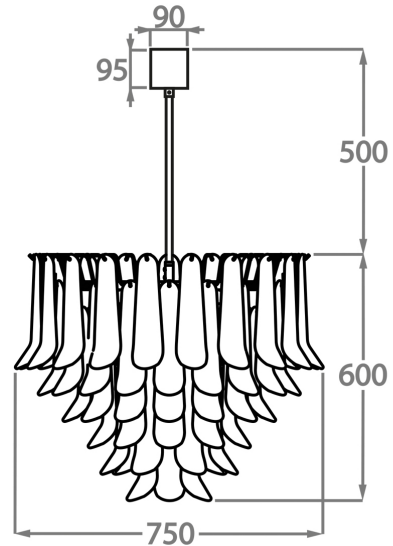

Murano Glass Finish

Satin Dahlia
Glass

Smoke Dahlia
Glass

Clear Dahlia
Glass

Size One

CL461-30,
Height: 30 cm (11.81")
Diameter: 30 cm (11.81")
Bulbs: 1 x 40W E27
Net Weight: 8 kg / 18 lb

Size Two

CL461-45,
Height: 44 cm (17.32")
Diameter: 45 cm (17.72")
Bulbs: 4 x 40W E27
Net Weight: 14 kg / 31 lb

Size Three

CL461-60,
Height: 55 cm (21.65")
Diameter: 60 cm (23.62")
Bulbs: 5 x 40W 40w
Net Weight: 20 kg / 44 lb

Size Four

CL461-75,
Height: 60 cm (23.62")
Diameter: 75 cm (29.53")
Bulbs: 7 x 40W E27
Net Weight: 30 kg / 66 lb

Size Five

CL461-100,
Height: 66 cm (25.98")
Diameter: 100 cm (39.37")
Bulbs: 9 x 40W E27
Net Weight: 42 kg / 93 lb

The dimensions of the central rod/chain and ceiling rose are not included in the height measurements.
Standard rod/chain and ceiling rose is 50cm if not otherwise specified by customer.