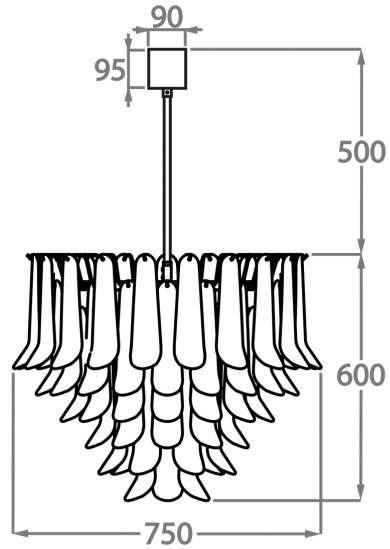

Murano Glass Finish

Satin Dahlia
Glass

Smoke Dahlia
Glass

Clear Dahlia
Glass

Size One

CL461-30,
Height: 30 cm (11.81")
Diameter: 30 cm (11.81")
Bulbs: 1 x 40W E27
Net Weight: 8 kg / 18 lb

Size Two

CL461-45,
Height: 44 cm (17.32")
Diameter: 45 cm (17.72")
Bulbs: 4 x 40W E27
Net Weight: 14 kg / 31 lb

Size Three

CL461-60,
Height: 55 cm (21.65")
Diameter: 60 cm (23.62")
Bulbs: 5 x 40W 40w
Net Weight: 20 kg / 45 lb

Size Four

CL461-75,
Height: 60 cm (23.62")
Diameter: 75 cm (29.53")
Bulbs: 7 x 40W E27
Net Weight: 30 kg / 66 lb

Size Five

CL461-100,
Height: 66 cm (25.98")
Diameter: 100 cm (39.37")
Bulbs: 9 x 40W E27
Net Weight: 42 kg / 93 lb

The dimensions of the central rod/chain and ceiling rose are not included in the height measurements.
Standard rod/chain and ceiling rose is 50cm if not otherwise specified by customer.