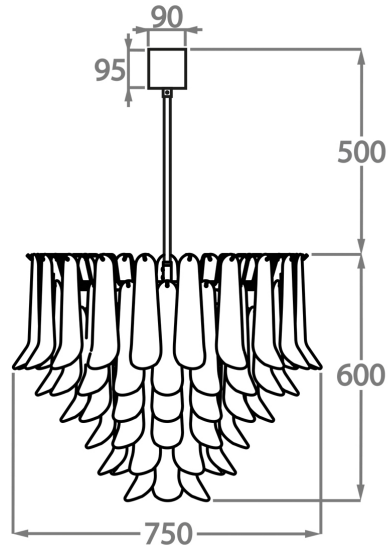

Murano Glass Finish

Satin Dahlia
Glass

Smoke Dahlia
Glass

Clear Dahlia
Glass

Size One

CL461-30,
Height: 30 cm (11.81")
Diameter: 30 cm (11.81")
Bulbs: 1 x 40W E27
Net Weight: 8 kg / 18 lb

Size Two

CL461-45,
Height: 44 cm (17.32")
Diameter: 45 cm (17.72")
Bulbs: 4 x 40W E27
Net Weight: 14 kg / 31 lb

Size Three

CL461-60,
Height: 55 cm (21.65")
Diameter: 60 cm (23.62")
Bulbs: 5 x 40W 40w
Net Weight: 20 kg / 45 lb

Size Four

CL461-75,
Height: 60 cm (23.62")
Diameter: 75 cm (29.53")
Bulbs: 7 x 40W E27
Net Weight: 30 kg / 66 lb

Size Five

CL461-100,
Height: 66 cm (25.98")
Diameter: 100 cm (39.37")
Bulbs: 9 x 40W E27
Net Weight: 42 kg / 93 lb

The dimensions of the central rod/chain and ceiling rose are not included in the height measurements.
Standard rod/chain and ceiling rose is 50cm if not otherwise specified by customer.