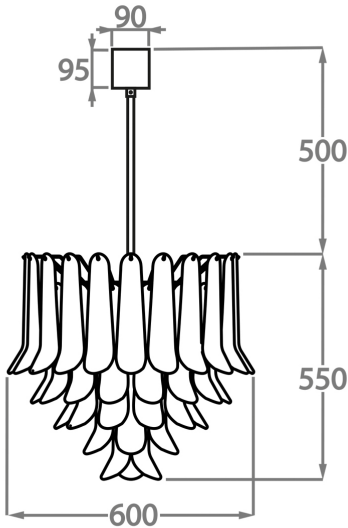

#### Murano Glass Finish

Satin Dahlia  
Glass

Smoke Dahlia  
Glass

Clear Dahlia  
Glass

**Size One**

CL461-30,  
Height: 30 cm (11.81")  
Diameter: 30 cm (11.81")  
Bulbs: 1 x 40W E27  
Net Weight: 8 kg / 18 lb

**Size Two**

CL461-45,  
Height: 44 cm (17.32")  
Diameter: 45 cm (17.72")  
Bulbs: 4 x 40W E27  
Net Weight: 14 kg / 31 lb

**Size Three**

CL461-60,  
Height: 55 cm (21.65")  
Diameter: 60 cm (23.62")  
Bulbs: 5 x 40W 40w  
Net Weight: 20 kg / 45 lb

**Size Four**

CL461-75,  
Height: 60 cm (23.62")  
Diameter: 75 cm (29.53")  
Bulbs: 7 x 40W E27  
Net Weight: 30 kg / 66 lb

**Size Five**

CL461-100,  
Height: 66 cm (25.98")  
Diameter: 100 cm (39.37")  
Bulbs: 9 x 40W E27  
Net Weight: 42 kg / 93 lb

The dimensions of the central rod/chain and ceiling rose are not included in the height measurements.  
Standard rod/chain and ceiling rose is 50cm if not otherwise specified by customer.