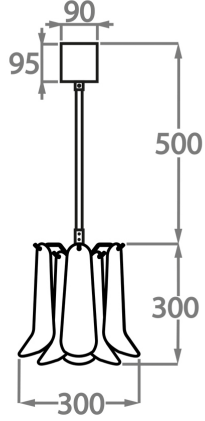

Murano Glass Finish

Satin Dahlia
Glass

Smoke Dahlia
Glass

Clear Dahlia
Glass

Size One

CL461-30,
Height: 30 cm (11.81")
Diameter: 30 cm (11.81")
Bulbs: 1 x 40W E27
Net Weight: 8 kg / 18 lb

Size Two

CL461-45,
Height: 44 cm (17.32")
Diameter: 45 cm (17.72")
Bulbs: 4 x 40W E27
Net Weight: 14 kg / 31 lb

Size Three

CL461-60,
Height: 55 cm (21.65")
Diameter: 60 cm (23.62")
Bulbs: 5 x 40W 40w
Net Weight: 20 kg / 45 lb

Size Four

CL461-75,
Height: 60 cm (23.62")
Diameter: 75 cm (29.53")
Bulbs: 7 x 40W E27
Net Weight: 30 kg / 66 lb

Size Five

CL461-100,
Height: 66 cm (25.98")
Diameter: 100 cm (39.37")
Bulbs: 9 x 40W E27
Net Weight: 42 kg / 93 lb

The dimensions of the central rod/chain and ceiling rose are not included in the height measurements.
Standard rod/chain and ceiling rose is 50cm if not otherwise specified by customer.