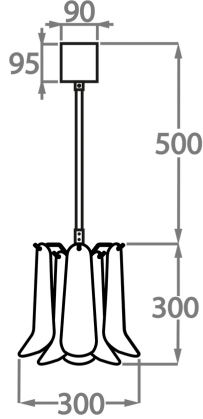

#### Murano Glass Finish

Satin Dahlia  
Glass

Smoke Dahlia  
Glass

Clear Dahlia  
Glass

**Size One**

CL461-30,  
Height: 30 cm (11.81")  
Diameter: 30 cm (11.81")  
Bulbs: 1 x 40W E27  
Net Weight: 8 kg / 18 lb

**Size Two**

CL461-45,  
Height: 44 cm (17.32")  
Diameter: 45 cm (17.72")  
Bulbs: 4 x 40W E27  
Net Weight: 14 kg / 31 lb

**Size Three**

CL461-60,  
Height: 55 cm (21.65")  
Diameter: 60 cm (23.62")  
Bulbs: 5 x 40W 40w  
Net Weight: 20 kg / 45 lb

**Size Four**

CL461-75,  
Height: 60 cm (23.62")  
Diameter: 75 cm (29.53")  
Bulbs: 7 x 40W E27  
Net Weight: 30 kg / 66 lb

**Size Five**

CL461-100,  
Height: 66 cm (25.98")  
Diameter: 100 cm (39.37")  
Bulbs: 9 x 40W E27  
Net Weight: 42 kg / 93 lb

The dimensions of the central rod/chain and ceiling rose are not included in the height measurements.  
Standard rod/chain and ceiling rose is 50cm if not otherwise specified by customer.