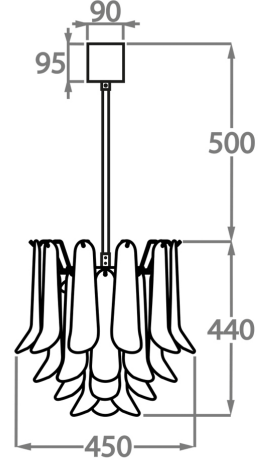

#### Murano Glass Finish

Satin Dahlia  
Glass

Smoke Dahlia  
Glass

Clear Dahlia  
Glass

**Size One**

CL461-30,  
Height: 30 cm (11.81")  
Diameter: 30 cm (11.81")  
Bulbs: 1 x 40W E27  
Net Weight: 8 kg / 18 lb

**Size Two**

CL461-45,  
Height: 44 cm (17.32")  
Diameter: 45 cm (17.72")  
Bulbs: 4 x 40W E27  
Net Weight: 14 kg / 31 lb

**Size Three**

CL461-60,  
Height: 55 cm (21.65")  
Diameter: 60 cm (23.62")  
Bulbs: 5 x 40W 40w  
Net Weight: 20 kg / 45 lb

**Size Four**

CL461-75,  
Height: 60 cm (23.62")  
Diameter: 75 cm (29.53")  
Bulbs: 7 x 40W E27  
Net Weight: 30 kg / 66 lb

**Size Five**

CL461-100,  
Height: 66 cm (25.98")  
Diameter: 100 cm (39.37")  
Bulbs: 9 x 40W E27  
Net Weight: 42 kg / 93 lb

The dimensions of the central rod/chain and ceiling rose are not included in the height measurements.  
Standard rod/chain and ceiling rose is 50cm if not otherwise specified by customer.