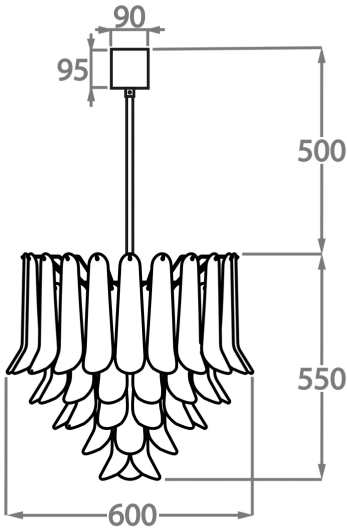

Murano Glass Finish

Satin Dahlia
Glass

Smoke Dahlia
Glass

Clear Dahlia
Glass

Size One

CL461-30,
Height: 30 cm (11.81")
Diameter: 30 cm (11.81")
Bulbs: 1 x 40W E27
Net Weight: 8 kg / 18 lb

Size Two

CL461-45,
Height: 44 cm (17.32")
Diameter: 45 cm (17.72")
Bulbs: 4 x 40W E27
Net Weight: 14 kg / 31 lb

Size Three

CL461-60,
Height: 55 cm (21.65")
Diameter: 60 cm (23.62")
Bulbs: 5 x 40W 40w
Net Weight: 20 kg / 45 lb

Size Four

CL461-75,
Height: 60 cm (23.62")
Diameter: 75 cm (29.53")
Bulbs: 7 x 40W E27
Net Weight: 30 kg / 66 lb

Size Five

CL461-100,
Height: 66 cm (25.98")
Diameter: 100 cm (39.37")
Bulbs: 9 x 40W E27
Net Weight: 42 kg / 93 lb

The dimensions of the central rod/chain and ceiling rose are not included in the height measurements.
Standard rod/chain and ceiling rose is 50cm if not otherwise specified by customer.