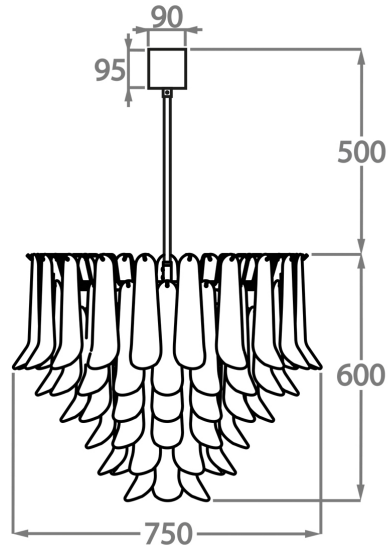

#### Murano Glass Finish

Satin Dahlia  
Glass

Smoke Dahlia  
Glass

Clear Dahlia  
Glass

**Size One**

CL461-30,  
Height: 30 cm (11.81")  
Diameter: 30 cm (11.81")  
Bulbs: 1 x 40W E27  
Net Weight: 8 kg / 18 lb

**Size Two**

CL461-45,  
Height: 44 cm (17.32")  
Diameter: 45 cm (17.72")  
Bulbs: 4 x 40W E27  
Net Weight: 14 kg / 31 lb

**Size Three**

CL461-60,  
Height: 55 cm (21.65")  
Diameter: 60 cm (23.62")  
Bulbs: 5 x 40W 40w  
Net Weight: 20 kg / 45 lb

**Size Four**

CL461-75,  
Height: 60 cm (23.62")  
Diameter: 75 cm (29.53")  
Bulbs: 7 x 40W E27  
Net Weight: 30 kg / 66 lb

**Size Five**

CL461-100,  
Height: 66 cm (25.98")  
Diameter: 100 cm (39.37")  
Bulbs: 9 x 40W E27  
Net Weight: 42 kg / 93 lb

The dimensions of the central rod/chain and ceiling rose are not included in the height measurements.  
Standard rod/chain and ceiling rose is 50cm if not otherwise specified by customer.