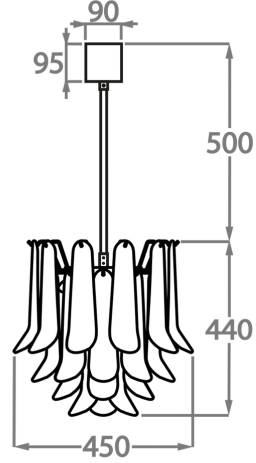

Murano Glass Finish

Satin Dahlia
Glass

Smoke Dahlia
Glass

Clear Dahlia
Glass

Size One

CL461-30,
Height: 30 cm (11.81")
Diameter: 30 cm (11.81")
Bulbs: 1 x 40W E27
Net Weight: 8 kg / 18 lb

Size Two

CL461-45,
Height: 44 cm (17.32")
Diameter: 45 cm (17.72")
Bulbs: 4 x 40W E27
Net Weight: 14 kg / 31 lb

Size Three

CL461-60,
Height: 55 cm (21.65")
Diameter: 60 cm (23.62")
Bulbs: 5 x 40W 40w
Net Weight: 20 kg / 45 lb

Size Four

CL461-75,
Height: 60 cm (23.62")
Diameter: 75 cm (29.53")
Bulbs: 7 x 40W E27
Net Weight: 30 kg / 66 lb

Size Five

CL461-100,
Height: 66 cm (25.98")
Diameter: 100 cm (39.37")
Bulbs: 9 x 40W E27
Net Weight: 42 kg / 93 lb

The dimensions of the central rod/chain and ceiling rose are not included in the height measurements.
Standard rod/chain and ceiling rose is 50cm if not otherwise specified by customer.