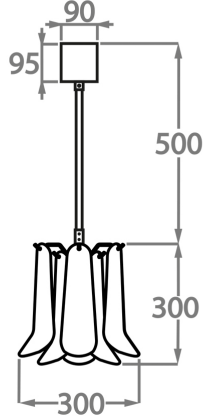

Murano Glass Finish

Satin Dahlia
Glass

Smoke Dahlia
Glass

Clear Dahlia
Glass

Size One

CL461-30,
Height: 30 cm (11.81")
Diameter: 30 cm (11.81")
Bulbs: 1 x 40W E27
Net Weight: 8 kg / 18 lb

Size Two

CL461-45,
Height: 44 cm (17.32")
Diameter: 45 cm (17.72")
Bulbs: 4 x 40W E27
Net Weight: 14 kg / 31 lb

Size Three

CL461-60,
Height: 55 cm (21.65")
Diameter: 60 cm (23.62")
Bulbs: 5 x 40W 40w
Net Weight: 20 kg / 45 lb

Size Four

CL461-75,
Height: 60 cm (23.62")
Diameter: 75 cm (29.53")
Bulbs: 7 x 40W E27
Net Weight: 30 kg / 66 lb

Size Five

CL461-100,
Height: 66 cm (25.98")
Diameter: 100 cm (39.37")
Bulbs: 9 x 40W E27
Net Weight: 42 kg / 93 lb

The dimensions of the central rod/chain and ceiling rose are not included in the height measurements.
Standard rod/chain and ceiling rose is 50cm if not otherwise specified by customer.