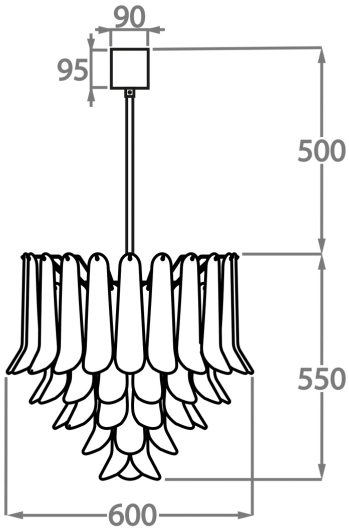

Murano Glass Finish

Satin Dahlia
Glass

Smoke Dahlia
Glass

Clear Dahlia
Glass

Size One

CL461-30,
Height: 30 cm (11.81")
Diameter: 30 cm (11.81")
Bulbs: 1 x 40W E27
Net Weight: 8 kg / 18 lb

Size Two

CL461-45,
Height: 44 cm (17.32")
Diameter: 45 cm (17.72")
Bulbs: 4 x 40W E27
Net Weight: 14 kg / 31 lb

Size Three

CL461-60,
Height: 55 cm (21.65")
Diameter: 60 cm (23.62")
Bulbs: 5 x 40W 40w
Net Weight: 20 kg / 45 lb

Size Four

CL461-75,
Height: 60 cm (23.62")
Diameter: 75 cm (29.53")
Bulbs: 7 x 40W E27
Net Weight: 30 kg / 66 lb

Size Five

CL461-100,
Height: 66 cm (25.98")
Diameter: 100 cm (39.37")
Bulbs: 9 x 40W E27
Net Weight: 42 kg / 93 lb

The dimensions of the central rod/chain and ceiling rose are not included in the height measurements.
Standard rod/chain and ceiling rose is 50cm if not otherwise specified by customer.