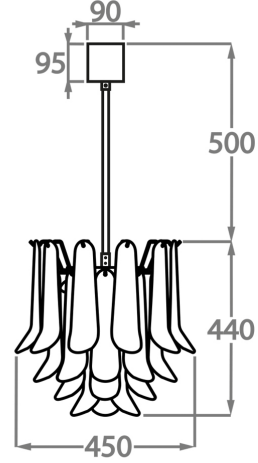

Murano Glass Finish

Satin Dahlia
Glass

Smoke Dahlia
Glass

Clear Dahlia
Glass

Size One

CL461-30,
Height: 30 cm (11.81")
Diameter: 30 cm (11.81")
Bulbs: 1 x 40W E27
Net Weight: 8 kg / 18 lb

Size Two

CL461-45,
Height: 44 cm (17.32")
Diameter: 45 cm (17.72")
Bulbs: 4 x 40W E27
Net Weight: 14 kg / 31 lb

Size Three

CL461-60,
Height: 55 cm (21.65")
Diameter: 60 cm (23.62")
Bulbs: 5 x 40W 40w
Net Weight: 20 kg / 45 lb

Size Four

CL461-75,
Height: 60 cm (23.62")
Diameter: 75 cm (29.53")
Bulbs: 7 x 40W E27
Net Weight: 30 kg / 66 lb

Size Five

CL461-100,
Height: 66 cm (25.98")
Diameter: 100 cm (39.37")
Bulbs: 9 x 40W E27
Net Weight: 42 kg / 93 lb

The dimensions of the central rod/chain and ceiling rose are not included in the height measurements.
Standard rod/chain and ceiling rose is 50cm if not otherwise specified by customer.