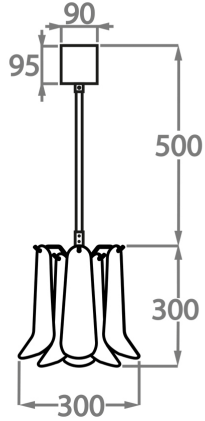

Murano Glass Finish

Satin Dahlia
Glass

Smoke Dahlia
Glass

Clear Dahlia
Glass

Size One

CL461-30,
Height: 30 cm (11.81")
Diameter: 30 cm (11.81")
Bulbs: 1 x 40W E27
Net Weight: 8 kg / 18 lb

Size Two

CL461-45,
Height: 44 cm (17.32")
Diameter: 45 cm (17.72")
Bulbs: 4 x 40W E27
Net Weight: 14 kg / 31 lb

Size Three

CL461-60,
Height: 55 cm (21.65")
Diameter: 60 cm (23.62")
Bulbs: 5 x 40W 40W
Net Weight: 20 kg / 45 lb

Size Four

CL461-75,
Height: 60 cm (23.62")
Diameter: 75 cm (29.53")
Bulbs: 7 x 40W E27
Net Weight: 30 kg / 66 lb

Size Five

CL461-100,
Height: 66 cm (25.98")
Diameter: 100 cm (39.37")
Bulbs: 9 x 40W E27
Net Weight: 42 kg / 93 lb

The dimensions of the central rod/chain and ceiling rose are not included in the height measurements.
Standard rod/chain and ceiling rose is 50cm if not otherwise specified by customer.