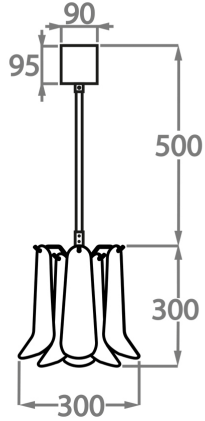

#### Murano Glass Finish

Satin Dahlia  
Glass

Smoke Dahlia  
Glass

Clear Dahlia  
Glass

**Size One**

CL461-30,  
Height: 30 cm (11.81")  
Diameter: 30 cm (11.81")  
Bulbs: 1 x 40W E27  
Net Weight: 8 kg / 18 lb

**Size Two**

CL461-45,  
Height: 44 cm (17.32")  
Diameter: 45 cm (17.72")  
Bulbs: 4 x 40W E27  
Net Weight: 14 kg / 31 lb

**Size Three**

CL461-60,  
Height: 55 cm (21.65")  
Diameter: 60 cm (23.62")  
Bulbs: 5 x 40W 40W  
Net Weight: 20 kg / 45 lb

**Size Four**

CL461-75,  
Height: 60 cm (23.62")  
Diameter: 75 cm (29.53")  
Bulbs: 7 x 40W E27  
Net Weight: 30 kg / 66 lb

**Size Five**

CL461-100,  
Height: 66 cm (25.98")  
Diameter: 100 cm (39.37")  
Bulbs: 9 x 40W E27  
Net Weight: 42 kg / 93 lb

The dimensions of the central rod/chain and ceiling rose are not included in the height measurements.  
Standard rod/chain and ceiling rose is 50cm if not otherwise specified by customer.