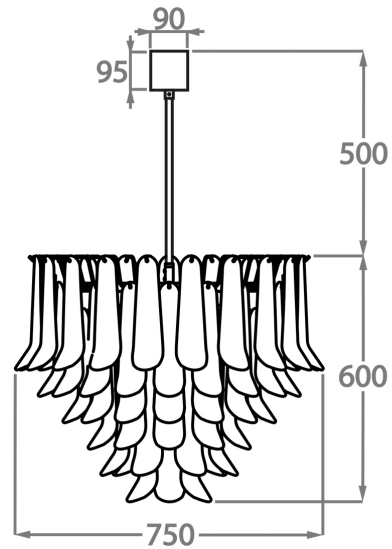

CL461-30,
Height: 30 cm (11.81")
Diameter: 30 cm (11.81")
1 x 40W E27
Max Watt and Lamps: 40W x 1
Net Weight: 8 kg / 18 lb

Size Two

CL461-45,
Height: 44 cm (17.32")
Diameter: 45 cm (17.72")
4 x 40W E27
Max Watt and Lamps: 40W x 4
Net Weight: 14 kg / 31 lb

Size Three

CL461-60,
Height: 55 cm (21.65")
Diameter: 60 cm (23.62")
5 x 40W 40W
Max Watt and Lamps: 40W x 5
Net Weight: 20 kg / 45 lb

Size Four

CL461-75,
Height: 60 cm (23.62")
Diameter: 75 cm (29.53")
7 x 40W E27
Max Watt and Lamps: 40W x 7
Net Weight: 30 kg / 66 lb

Size Five

CL461-100,

Height: 66 cm (25.98")

Diameter: 100 cm (39.37")

9 x 40W E27

Max Watt and Lamps: 40W x 9

Net Weight: 42 kg / 93 lb

The dimensions of the central rod/chain and ceiling rose are not included in the height measurements.
Standard rod/chain and ceiling rose is 50cm if not otherwise specified by customer.