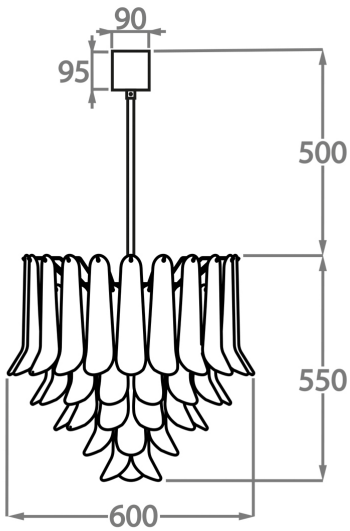

CL461-30,
Height: 30 cm (11.81")
Diameter: 30 cm (11.81")
1 x 40W E27
Max Watt and Lamps: 40W x 1
Net Weight: 8 kg / 18 lb

Size Two

CL461-45,
Height: 44 cm (17.32")
Diameter: 45 cm (17.72")
4 x 40W E27
Max Watt and Lamps: 40W x 4
Net Weight: 14 kg / 31 lb

Size Three

CL461-60,
Height: 55 cm (21.65")
Diameter: 60 cm (23.62")
5 x 40W 40W
Max Watt and Lamps: 40W x 5
Net Weight: 20 kg / 45 lb

Size Four

CL461-75,
Height: 60 cm (23.62")
Diameter: 75 cm (29.53")
7 x 40W E27
Max Watt and Lamps: 40W x 7
Net Weight: 30 kg / 66 lb

Size Five

CL461-100,

Height: 66 cm (25.98")

Diameter: 100 cm (39.37")

9 x 40W E27

Max Watt and Lamps: 40W x 9

Net Weight: 42 kg / 93 lb

The dimensions of the central rod/chain and ceiling rose are not included in the height measurements.
Standard rod/chain and ceiling rose is 50cm if not otherwise specified by customer.