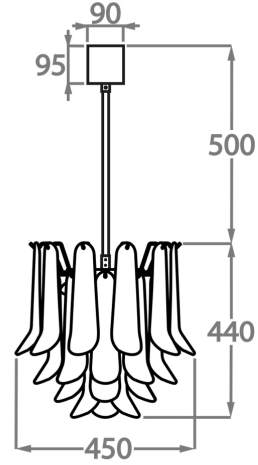

Murano Glass Finish

Satin Dahlia
Glass

Smoke Dahlia
Glass

Clear Dahlia
Glass

Size One

CL461-30,
Height: 30 cm (11.81")
Diameter: 30 cm (11.81")
Bulbs: 1 x 40W E27
Net Weight: 8 kg / 18 lb

Size Two

CL461-45,
Height: 44 cm (17.32")
Diameter: 45 cm (17.72")
Bulbs: 4 x 40W E27
Net Weight: 14 kg / 31 lb

Size Three

CL461-60,
Height: 55 cm (21.65")
Diameter: 60 cm (23.62")
Bulbs: 5 x 40W 40W
Net Weight: 20 kg / 45 lb

Size Four

CL461-75,
Height: 60 cm (23.62")
Diameter: 75 cm (29.53")
Bulbs: 7 x 40W E27
Net Weight: 30 kg / 66 lb

Size Five

CL461-100,
Height: 66 cm (25.98")
Diameter: 100 cm (39.37")
Bulbs: 9 x 40W E27
Net Weight: 42 kg / 93 lb

The dimensions of the central rod/chain and ceiling rose are not included in the height measurements.
Standard rod/chain and ceiling rose is 50cm if not otherwise specified by customer.