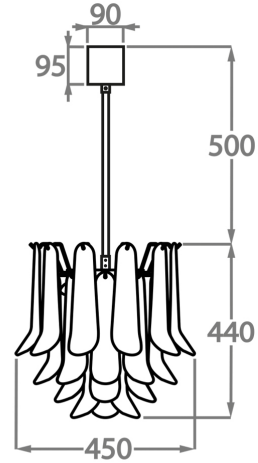

CL461-30,
Height: 30 cm (11.81")
Diameter: 30 cm (11.81")
1 x 40W E27
Max Watt and Lamps: 40W x 1
Net Weight: 8 kg / 18 lb

Size Two

CL461-45,
Height: 44 cm (17.32")
Diameter: 45 cm (17.72")
4 x 40W E27
Max Watt and Lamps: 40W x 4
Net Weight: 14 kg / 31 lb

Size Three

CL461-60,
Height: 55 cm (21.65")
Diameter: 60 cm (23.62")
5 x 40W 40W
Max Watt and Lamps: 40W x 5
Net Weight: 20 kg / 45 lb

Size Four

CL461-75,
Height: 60 cm (23.62")
Diameter: 75 cm (29.53")
7 x 40W E27
Max Watt and Lamps: 40W x 7
Net Weight: 30 kg / 66 lb

Size Five

CL461-100,

Height: 66 cm (25.98")

Diameter: 100 cm (39.37")

9 x 40W E27

Max Watt and Lamps: 40W x 9

Net Weight: 42 kg / 93 lb

The dimensions of the central rod/chain and ceiling rose are not included in the height measurements.
Standard rod/chain and ceiling rose is 50cm if not otherwise specified by customer.