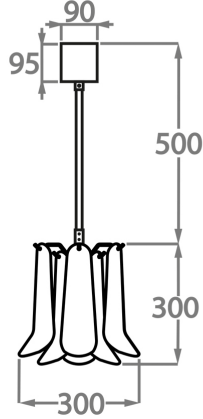

#### Murano Glass Finish

Satin Dahlia  
Glass

Smoke Dahlia  
Glass

Clear Dahlia  
Glass

**Size One**

CL461-30,  
Height: 30 cm (11.81")  
Diameter: 30 cm (11.81")  
Bulbs: 1 x 40W E27  
Net Weight: 8 kg / 18 lb

**Size Two**

CL461-45,  
Height: 44 cm (17.32")  
Diameter: 45 cm (17.72")  
Bulbs: 4 x 40W E27  
Net Weight: 14 kg / 31 lb

**Size Three**

CL461-60,  
Height: 55 cm (21.65")  
Diameter: 60 cm (23.62")  
Bulbs: 5 x 40W 40W  
Net Weight: 20 kg / 45 lb

**Size Four**

CL461-75,  
Height: 60 cm (23.62")  
Diameter: 75 cm (29.53")  
Bulbs: 7 x 40W E27  
Net Weight: 30 kg / 66 lb

**Size Five**

CL461-100,  
Height: 66 cm (25.98")  
Diameter: 100 cm (39.37")  
Bulbs: 9 x 40W E27  
Net Weight: 42 kg / 93 lb

The dimensions of the central rod/chain and ceiling rose are not included in the height measurements.  
Standard rod/chain and ceiling rose is 50cm if not otherwise specified by customer.