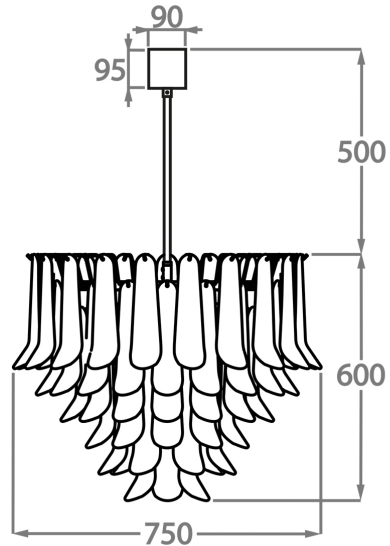

Murano Glass Finish

Satin Dahlia
Glass

Smoke Dahlia
Glass

Clear Dahlia
Glass

Size One

CL461-30,
Height: 30 cm (11.81")
Diameter: 30 cm (11.81")
Bulbs: 1 x 40W E27
Net Weight: 8 kg / 18 lb

Size Two

CL461-45,
Height: 44 cm (17.32")
Diameter: 45 cm (17.72")
Bulbs: 4 x 40W E27
Net Weight: 14 kg / 31 lb

Size Three

CL461-60,
Height: 55 cm (21.65")
Diameter: 60 cm (23.62")
Bulbs: 5 x 40W 40W
Net Weight: 20 kg / 45 lb

Size Four

CL461-75,
Height: 60 cm (23.62")
Diameter: 75 cm (29.53")
Bulbs: 7 x 40W E27
Net Weight: 30 kg / 66 lb

Size Five

CL461-100,
Height: 66 cm (25.98")
Diameter: 100 cm (39.37")
Bulbs: 9 x 40W E27
Net Weight: 42 kg / 93 lb

The dimensions of the central rod/chain and ceiling rose are not included in the height measurements.
Standard rod/chain and ceiling rose is 50cm if not otherwise specified by customer.