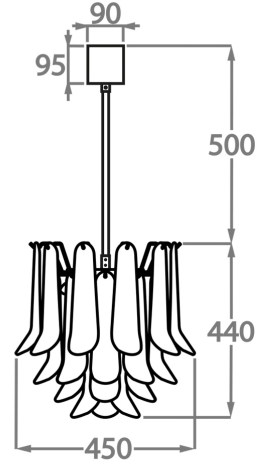

#### Murano Glass Finish

Satin Dahlia  
Glass

Smoke Dahlia  
Glass

Clear Dahlia  
Glass

**Size One**

CL461-30,  
Height: 30 cm (11.81")  
Diameter: 30 cm (11.81")  
Bulbs: 1 x 40W E27  
Net Weight: 8 kg / 18 lb

**Size Two**

CL461-45,  
Height: 44 cm (17.32")  
Diameter: 45 cm (17.72")  
Bulbs: 4 x 40W E27  
Net Weight: 14 kg / 31 lb

**Size Three**

CL461-60,  
Height: 55 cm (21.65")  
Diameter: 60 cm (23.62")  
Bulbs: 5 x 40W 40W  
Net Weight: 20 kg / 45 lb

**Size Four**

CL461-75,  
Height: 60 cm (23.62")  
Diameter: 75 cm (29.53")  
Bulbs: 7 x 40W E27  
Net Weight: 30 kg / 66 lb

**Size Five**

CL461-100,  
Height: 66 cm (25.98")  
Diameter: 100 cm (39.37")  
Bulbs: 9 x 40W E27  
Net Weight: 42 kg / 93 lb

The dimensions of the central rod/chain and ceiling rose are not included in the height measurements.  
Standard rod/chain and ceiling rose is 50cm if not otherwise specified by customer.