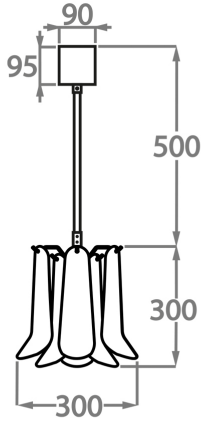

CL461-30,
Height: 30 cm (11.81")
Diameter: 30 cm (11.81")
1 x 40W E27
Max Watt and Lamps: 40W x 1
Net Weight: 8 kg / 18 lb

Size Two

CL461-45,
Height: 44 cm (17.32")
Diameter: 45 cm (17.72")
4 x 40W E27
Max Watt and Lamps: 40W x 4
Net Weight: 14 kg / 31 lb

Size Three

CL461-60,
Height: 55 cm (21.65")
Diameter: 60 cm (23.62")
5 x 40W 40W
Max Watt and Lamps: 40W x 5
Net Weight: 20 kg / 45 lb

Size Four

CL461-75,
Height: 60 cm (23.62")
Diameter: 75 cm (29.53")
7 x 40W E27
Max Watt and Lamps: 40W x 7
Net Weight: 30 kg / 66 lb

Size Five

CL461-100,

Height: 66 cm (25.98")

Diameter: 100 cm (39.37")

9 x 40W E27

Max Watt and Lamps: 40W x 9

Net Weight: 42 kg / 93 lb

The dimensions of the central rod/chain and ceiling rose are not included in the height measurements.
Standard rod/chain and ceiling rose is 50cm if not otherwise specified by customer.