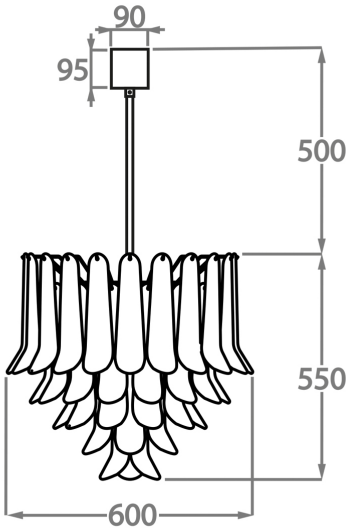

#### Murano Glass Finish

Satin Dahlia  
Glass

Smoke Dahlia  
Glass

Clear Dahlia  
Glass

**Size One**

CL461-30,  
Height: 30 cm (11.81")  
Diameter: 30 cm (11.81")  
Bulbs: 1 x 40W E27  
Net Weight: 8 kg / 18 lb

**Size Two**

CL461-45,  
Height: 44 cm (17.32")  
Diameter: 45 cm (17.72")  
Bulbs: 4 x 40W E27  
Net Weight: 14 kg / 31 lb

**Size Three**

CL461-60,  
Height: 55 cm (21.65")  
Diameter: 60 cm (23.62")  
Bulbs: 5 x 40W 40W  
Net Weight: 20 kg / 45 lb

**Size Four**

CL461-75,  
Height: 60 cm (23.62")  
Diameter: 75 cm (29.53")  
Bulbs: 7 x 40W E27  
Net Weight: 30 kg / 66 lb

**Size Five**

CL461-100,  
Height: 66 cm (25.98")  
Diameter: 100 cm (39.37")  
Bulbs: 9 x 40W E27  
Net Weight: 42 kg / 93 lb

The dimensions of the central rod/chain and ceiling rose are not included in the height measurements.  
Standard rod/chain and ceiling rose is 50cm if not otherwise specified by customer.