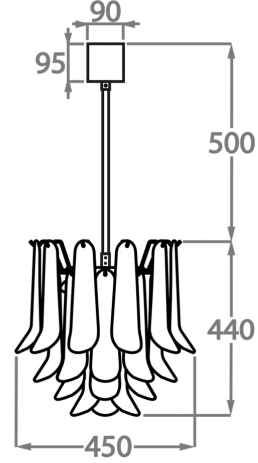

#### Murano Glass Finish

Satin Dahlia  
Glass

Smoke Dahlia  
Glass

Clear Dahlia  
Glass

**Size One**

CL461-30,  
Height: 30 cm (11.81")  
Diameter: 30 cm (11.81")  
Bulbs: 1 x 40W E27  
Net Weight: 8 kg / 18 lb

**Size Two**

CL461-45,  
Height: 44 cm (17.32")  
Diameter: 45 cm (17.72")  
Bulbs: 4 x 40W E27  
Net Weight: 14 kg / 31 lb

**Size Three**

CL461-60,  
Height: 55 cm (21.65")  
Diameter: 60 cm (23.62")  
Bulbs: 5 x 40W 40W  
Net Weight: 20 kg / 45 lb

**Size Four**

CL461-75,  
Height: 60 cm (23.62")  
Diameter: 75 cm (29.53")  
Bulbs: 7 x 40W E27  
Net Weight: 30 kg / 66 lb

**Size Five**

CL461-100,  
Height: 66 cm (25.98")  
Diameter: 100 cm (39.37")  
Bulbs: 9 x 40W E27  
Net Weight: 42 kg / 93 lb

The dimensions of the central rod/chain and ceiling rose are not included in the height measurements.  
Standard rod/chain and ceiling rose is 50cm if not otherwise specified by customer.