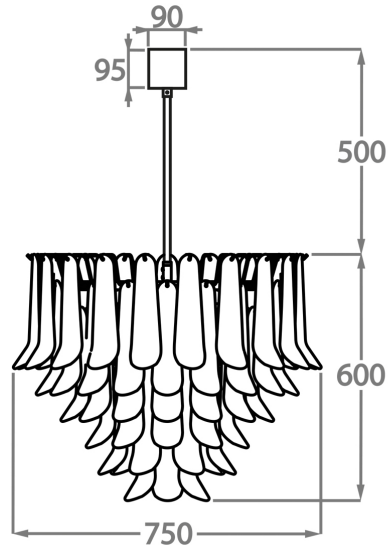

#### Murano Glass Finish

Satin Dahlia  
Glass

Smoke Dahlia  
Glass

Clear Dahlia  
Glass

**Size One**

CL461-30,  
Height: 30 cm (11.81")  
Diameter: 30 cm (11.81")  
Bulbs: 1 x 40W E27  
Net Weight: 8 kg / 18 lb

**Size Two**

CL461-45,  
Height: 44 cm (17.32")  
Diameter: 45 cm (17.72")  
Bulbs: 4 x 40W E27  
Net Weight: 14 kg / 31 lb

**Size Three**

CL461-60,  
Height: 55 cm (21.65")  
Diameter: 60 cm (23.62")  
Bulbs: 5 x 40W 40W  
Net Weight: 20 kg / 45 lb

**Size Four**

CL461-75,  
Height: 60 cm (23.62")  
Diameter: 75 cm (29.53")  
Bulbs: 7 x 40W E27  
Net Weight: 30 kg / 66 lb

**Size Five**

CL461-100,  
Height: 66 cm (25.98")  
Diameter: 100 cm (39.37")  
Bulbs: 9 x 40W E27  
Net Weight: 42 kg / 93 lb

The dimensions of the central rod/chain and ceiling rose are not included in the height measurements.  
Standard rod/chain and ceiling rose is 50cm if not otherwise specified by customer.