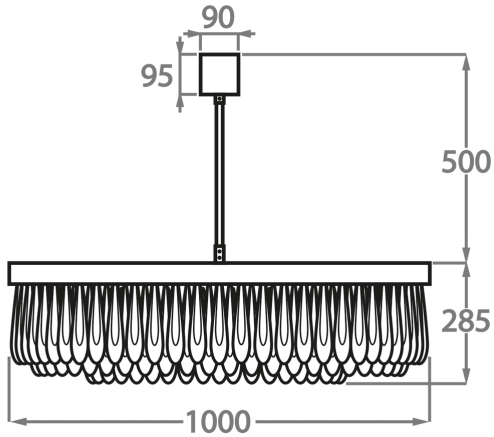

Murano Glass Finish

Clear & Smoke Scallop Glass

Clear Scallop Glass

Available Sizes

Size One

CL463-3T-60,
Height: 28.5 cm (11.22")
Diameter: 60 cm (23.62")
Bulbs: 9 x 2.5W LED G9
Net Weight: 30 kg / 67 lb

Size Two

CL463-3T-80,
Height: 28.5 cm (11.22")
Diameter: 80 cm (31.5")
Bulbs: 12 x 2.5W LED G9
Net Weight: 42 kg / 93 lb

Size Three

CL463-3T-100,
Height: 28.5 cm (11.22")
Diameter: 100 cm (39.37")
Bulbs: 15 x 2.5W LED G9
Net Weight: 53 kg / 117 lb

The dimensions of the central rod and ceiling rose are not included in the height measurements. The standard rod and ceiling rose height is 50cm (20") if not otherwise specified by customer.

Min. height with rod/chain is 15cm including ceiling rose.

Max. height with rod is 100-120cm. Longer lengths will be made in sections.

Finish note: Due to the nature of our hand made product our finishes can vary from piece to piece. Please be aware studio lighting can affect tone of metals and alter material appearance slightly. For more details, speak to your sales advisor who may be able to organise sampling upon request.