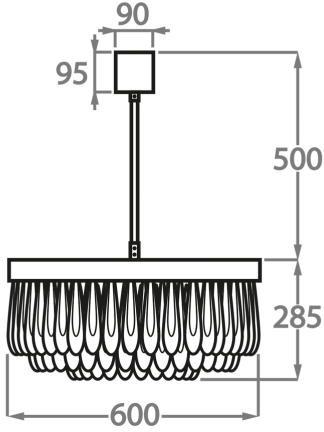

Available Sizes

Size One

CL463-3T-60,
Height: 28.5 cm (11.22")
Diameter: 60 cm (23.62")
Bulbs: 9 x 2.5W LED G9
Net Weight: 30 kg / 67 lb