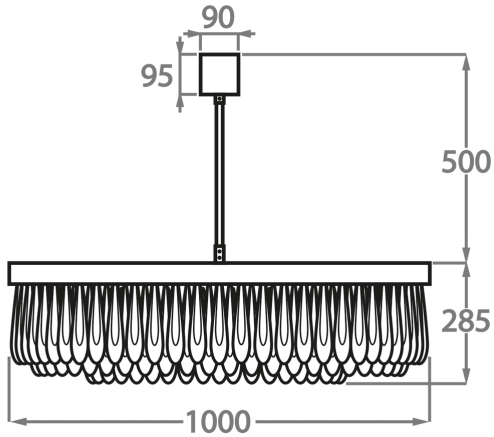

Size Three

CL463-3T-100,
Height: 28.5 cm (11.22")
Diameter: 100 cm (39.37")
Bulbs: 15 x 2.5W LED G9
Net Weight: 53 kg / 117 lb