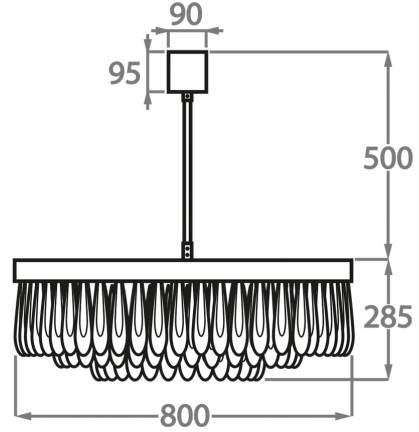

Murano Glass Finish

Clear & Smoke Scallop Glass

Clear Scallop Glass

Available Sizes

Size One

CL463-3T-60,
Height: 28.5 cm (11.22")
Diameter: 60 cm (23.62")
Bulbs: 9 x 2.5W LED G9
Net Weight: 30 kg / 67 lb

Size Two

CL463-3T-80,
Height: 28.5 cm (11.22")
Diameter: 80 cm (31.5")
Bulbs: 12 x 2.5W LED G9
Net Weight: 42 kg / 93 lb

Size Three

CL463-3T-100,
Height: 28.5 cm (11.22")
Diameter: 100 cm (39.37")
Bulbs: 15 x 2.5W LED G9
Net Weight: 53 kg / 117 lb

The dimensions of the central rod and ceiling rose are not included in the height measurements. The standard rod and ceiling rose height is 50cm (20") if not otherwise specified by customer.

Min. height with rod/chain is 15cm including ceiling rose.

Max. height with rod is 100-120cm. Longer lengths will be made in sections.

Finish note: Due to the nature of our hand made product our finishes can vary from piece to piece. Please be aware studio lighting can affect tone of metals and alter material appearance slightly. For more details, speak to your sales advisor who may be able to organise sampling upon request.