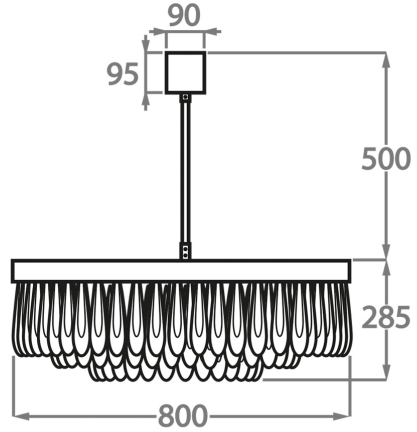

Murano Glass Colours

Clear & Smoke Scallop Glass

Clear Scallop Glass

Available Sizes

Size One

CL463-3T-60,
Height: 28.5 cm (11.22")
Diameter: 60 cm (23.62")
9 x 2.5W LED G9
Max Watt and Lamps: 2.5W LED x 9
Net Weight: 30 kg / 67 lb

Size Two

CL463-3T-80,
Height: 28.5 cm (11.22")
Diameter: 80 cm (31.5")
12 x 2.5W LED G9
Max Watt and Lamps: 2.5W LED x 12
Net Weight: 42 kg / 93 lb

Size Three

CL463-3T-100,
Height: 28.5 cm (11.22")
Diameter: 100 cm (39.37")
15 x 2.5W LED G9
Max Watt and Lamps: 2.5W LED x 15
Net Weight: 53 kg / 117 lb

The dimensions of the central rod and ceiling rose are not included in the height measurements. The standard rod and ceiling rose height is 50cm (20") if not otherwise specified by customer.

Min. height with rod/chain is 15cm including ceiling rose.

Max. height with rod is 100-120cm. Longer lengths will be made in sections.

Finish note: Due to the nature of our hand made product our finishes can vary from piece to piece. Please be aware studio lighting can affect tone of metals and alter material appearance slightly. For more details, speak to your sales advisor who may be able to organise sampling upon request.