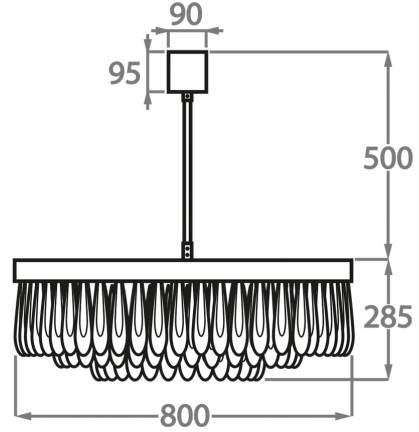

Size Two

CL463-3T-80,
Height: 28.5 cm (11.22")
Diameter: 80 cm (31.5")
Bulbs: 12 x 2.5W LED G9
Net Weight: 42 kg / 93 lb