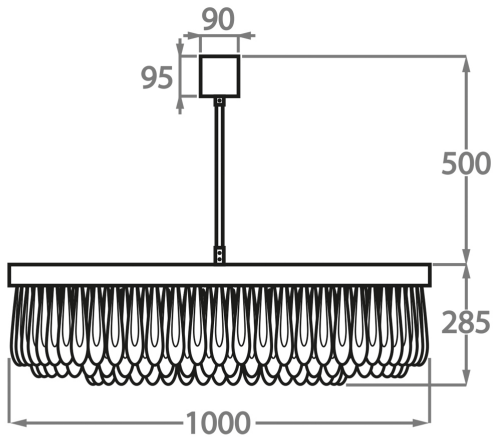

Murano Glass Colours

Clear & Smoke Scallop Glass

Clear Scallop Glass

Available Sizes

Size One

CL463-3T-60,
Height: 28.5 cm (11.22")
Diameter: 60 cm (23.62")
9 x 2.5W LED G9
Max Watt and Lamps: 2.5W LED x 9
Net Weight: 30 kg / 67 lb

Size Two

CL463-3T-80,
Height: 28.5 cm (11.22")
Diameter: 80 cm (31.5")
12 x 2.5W LED G9
Max Watt and Lamps: 2.5W LED x 12
Net Weight: 42 kg / 93 lb

Size Three

CL463-3T-100,
Height: 28.5 cm (11.22")
Diameter: 100 cm (39.37")
15 x 2.5W LED G9
Max Watt and Lamps: 2.5W LED x 15
Net Weight: 53 kg / 117 lb

The dimensions of the central rod and ceiling rose are not included in the height measurements. The standard rod and ceiling rose height is 50cm (20") if not otherwise specified by customer.

Min. height with rod/chain is 15cm including ceiling rose.

Max. height with rod is 100-120cm. Longer lengths will be made in sections.

Finish note: Due to the nature of our hand made product our finishes can vary from piece to piece. Please be aware studio lighting can affect tone of metals and alter material appearance slightly. For more details, speak to your sales advisor who may be able to organise sampling upon request.