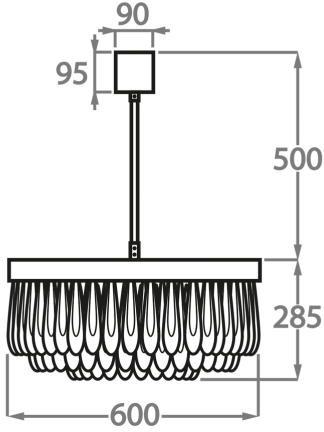

Murano Glass Finish

Clear & Smoke Scallop Glass

Clear Scallop Glass

Available Sizes

Size One

CL463-3T-60,
Height: 28.5 cm (11.22")
Diameter: 60 cm (23.62")
Bulbs: 9 x 2.5W LED G9
Net Weight: 30 kg / 67 lb

Size Two

CL463-3T-80,
Height: 28.5 cm (11.22")
Diameter: 80 cm (31.5")
Bulbs: 12 x 2.5W LED G9
Net Weight: 42 kg / 93 lb

Size Three

CL463-3T-100,
Height: 28.5 cm (11.22")
Diameter: 100 cm (39.37")
Bulbs: 15 x 2.5W LED G9
Net Weight: 53 kg / 117 lb

The dimensions of the central rod and ceiling rose are not included in the height measurements. The standard rod and ceiling rose height is 50cm (20") if not otherwise specified by customer.

Min. height with rod/chain is 15cm including ceiling rose.

Max. height with rod is 100-120cm. Longer lengths will be made in sections.

Finish note: Due to the nature of our hand made product our finishes can vary from piece to piece. Please be aware studio lighting can affect tone of metals and alter material appearance slightly. For more details, speak to your sales advisor who may be able to organise sampling upon request.