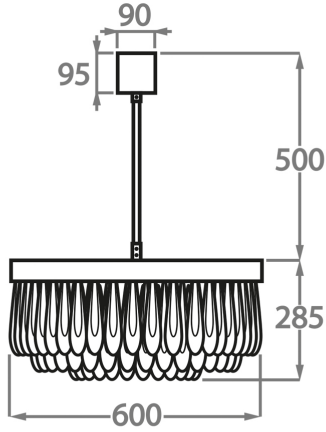

Murano Glass Colours

Clear & Smoke Scallop Glass

Clear Scallop Glass

Available Sizes

Size One

CL463-3T-60,
Height: 28.5 cm (11.22")
Diameter: 60 cm (23.62")
9 x 2.5W LED G9
Max Watt and Lamps: 2.5W LED x 9
Net Weight: 30 kg / 67 lb

Size Two

CL463-3T-80,
Height: 28.5 cm (11.22")
Diameter: 80 cm (31.5")
12 x 2.5W LED G9
Max Watt and Lamps: 2.5W LED x 12
Net Weight: 42 kg / 93 lb

Size Three

CL463-3T-100,
Height: 28.5 cm (11.22")
Diameter: 100 cm (39.37")
15 x 2.5W LED G9
Max Watt and Lamps: 2.5W LED x 15
Net Weight: 53 kg / 117 lb

The dimensions of the central rod and ceiling rose are not included in the height measurements. The standard rod and ceiling rose height is 50cm (20") if not otherwise specified by customer.

Min. height with rod/chain is 15cm including ceiling rose.

Max. height with rod is 100-120cm. Longer lengths will be made in sections.

Finish note: Due to the nature of our hand made product our finishes can vary from piece to piece. Please be aware studio lighting can affect tone of metals and alter material appearance slightly. For more details, speak to your sales advisor who may be able to organise sampling upon request.