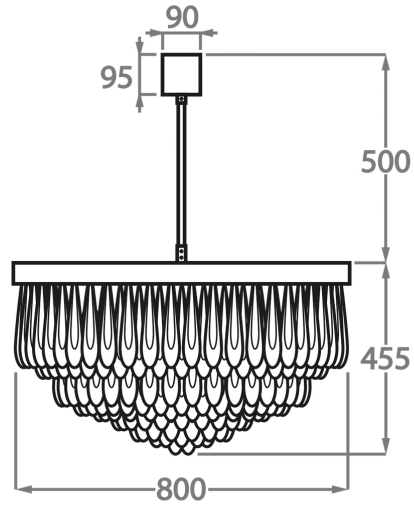

Murano Glass Finish

Clear Scalloped Glass

Clear & Smoke Scalloped Glass

Available Sizes

Size One

CL463-60,
Height: 46 cm (18.11")
Diameter: 60 cm (23.62")
Bulbs: 6 x 40W E27
Net Weight: 40 kg / 88 lb

Size Two

CL463-80,
Height: 45.5 cm (17.91")
Diameter: 80 cm (31.5")
Bulbs: 9 x 40W E27
Net Weight: 70 kg / 154 lb

Size Three

CL463-100,
Height: 49 cm (19.29")
Diameter: 100 cm (39.37")
Bulbs: 12 x 40W E27
Net Weight: 95 kg / 209 lb

The dimensions of the central rod and ceiling rose are not included in the height measurements. The standard rod and ceiling rose height is 50cm (20") if not otherwise specified by customer.

Min. height with rod/chain is 15cm including ceiling rose.

Max. height with rod is 100-120cm. Longer lengths will be made in sections.