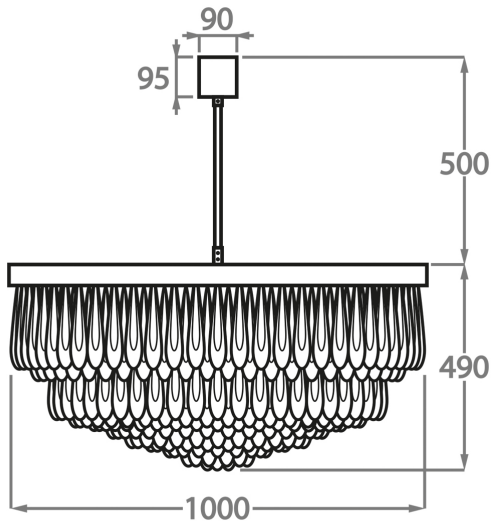

#### Murano Glass Finish

Clear Scalloped Glass

Clear & Smoke Scalloped Glass

Available Sizes

**Size One**

CL463-60,  
Height: 46 cm (18.11")  
Diameter: 60 cm (23.62")  
Bulbs: 6 x 40W E27  
Net Weight: 40 kg / 88 lb

**Size Two**

CL463-80,  
Height: 45.5 cm (17.91")  
Diameter: 80 cm (31.5")  
Bulbs: 9 x 40W E27  
Net Weight: 70 kg / 154 lb

**Size Three**

CL463-100,  
Height: 49 cm (19.29")  
Diameter: 100 cm (39.37")  
Bulbs: 12 x 40W E27  
Net Weight: 95 kg / 209 lb

The dimensions of the central rod and ceiling rose are not included in the height measurements. The standard rod and ceiling rose height is 50cm (20") if not otherwise specified by customer.

Min. height with rod/chain is 15cm including ceiling rose.

Max. height with rod is 100-120cm. Longer lengths will be made in sections.