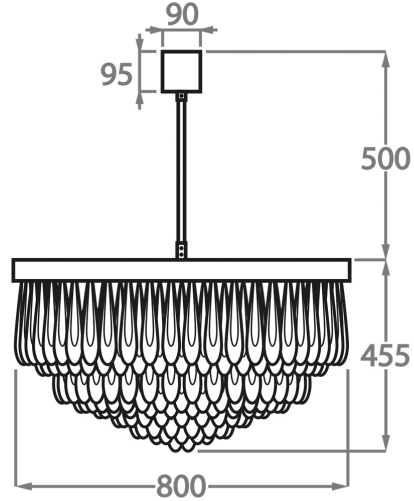

#### Murano Glass Finish

Clear Scalloped Glass

Clear & Smoke Scalloped Glass

Available Sizes

**Size One**

CL463-60,  
Height: 46 cm (18.11")  
Diameter: 60 cm (23.62")  
Bulbs: 6 x 40W E27  
Net Weight: 40 kg / 88 lb

**Size Two**

CL463-80,  
Height: 45.5 cm (17.91")  
Diameter: 80 cm (31.5")  
Bulbs: 9 x 40W E27  
Net Weight: 70 kg / 154 lb

**Size Three**

CL463-100,  
Height: 49 cm (19.29")  
Diameter: 100 cm (39.37")  
Bulbs: 12 x 40W E27  
Net Weight: 95 kg / 209 lb

The dimensions of the central rod and ceiling rose are not included in the height measurements. The standard rod and ceiling rose height is 50cm (20") if not otherwise specified by customer.

Min. height with rod/chain is 15cm including ceiling rose.

Max. height with rod is 100-120cm. Longer lengths will be made in sections.