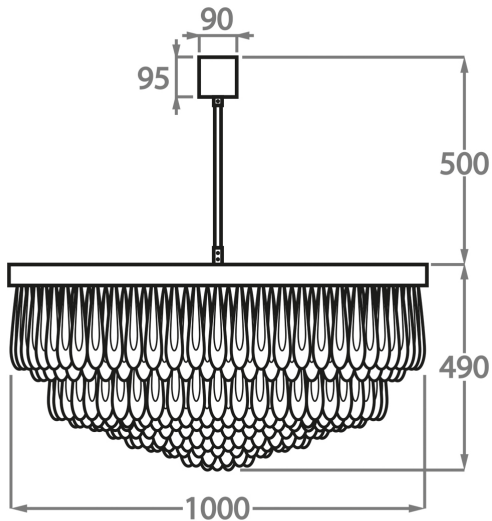

Murano Glass Finish

Clear Scalloped Glass

Clear & Smoke Scalloped Glass

Available Sizes

Size One

CL463-60,
Height: 46 cm (18.11")
Diameter: 60 cm (23.62")
Bulbs: 6 x 40W E27
Net Weight: 40 kg / 88 lb

Size Two

CL463-80,
Height: 45.5 cm (17.91")
Diameter: 80 cm (31.5")
Bulbs: 9 x 40W E27
Net Weight: 70 kg / 154 lb

Size Three

CL463-100,
Height: 49 cm (19.29")
Diameter: 100 cm (39.37")
Bulbs: 12 x 40W E27
Net Weight: 95 kg / 209 lb

The dimensions of the central rod and ceiling rose are not included in the height measurements. The standard rod and ceiling rose height is 50cm (20") if not otherwise specified by customer.

Min. height with rod/chain is 15cm including ceiling rose.

Max. height with rod is 100-120cm. Longer lengths will be made in sections.