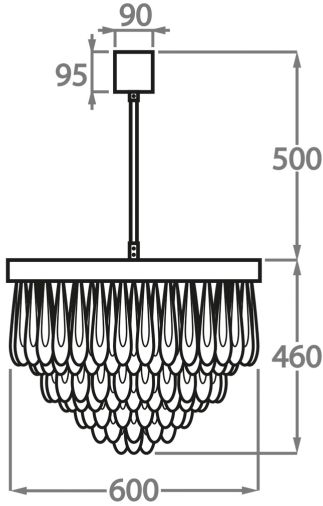

Murano Glass Colours

Clear Scalloped Glass

Clear & Smoke Scalloped Glass

Available Sizes

Size One

CL463-60,
Height: 46 cm (18.11")
Diameter: 60 cm (23.62")
6 x 40W E27
Max Watt and Lamps: 40W x 6
Net Weight: 40 kg / 88 lb

Size Two

CL463-80,
Height: 45.5 cm (17.91")
Diameter: 80 cm (31.5")
9 x 40W E27
Max Watt and Lamps: 40W x 9
Net Weight: 70 kg / 154 lb

Size Three

CL463-100,
Height: 49 cm (19.29")
Diameter: 100 cm (39.37")
12 x 40W E27
Max Watt and Lamps: 40W x 12
Net Weight: 95 kg / 209 lb

The dimensions of the central rod and ceiling rose are not included in the height measurements. The standard rod and ceiling rose height is 50cm (20") if not otherwise specified by customer.

Min. height with rod/chain is 15cm including ceiling rose.

Max. height with rod is 100-120cm. Longer lengths will be made in sections.