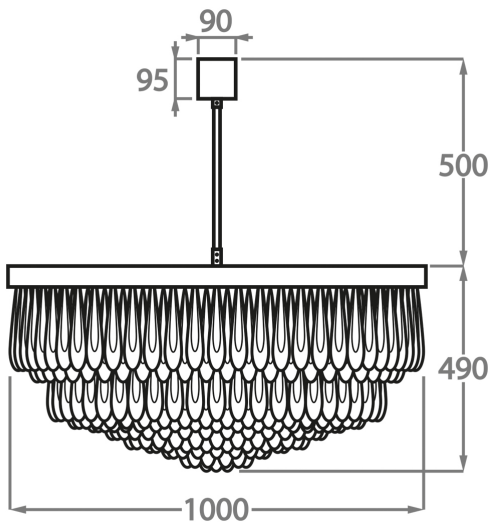

Murano Glass Colours

Clear Scalloped Glass

Clear & Smoke Scalloped Glass

Available Sizes

Size One

CL463-60,
Height: 46 cm (18.11")
Diameter: 60 cm (23.62")
6 x 40W E27
Max Watt and Lamps: 40W x 6
Net Weight: 40 kg / 88 lb

Size Two

CL463-80,
Height: 45.5 cm (17.91")
Diameter: 80 cm (31.5")
9 x 40W E27
Max Watt and Lamps: 40W x 9
Net Weight: 70 kg / 154 lb

Size Three

CL463-100,
Height: 49 cm (19.29")
Diameter: 100 cm (39.37")
12 x 40W E27
Max Watt and Lamps: 40W x 12
Net Weight: 95 kg / 209 lb

The dimensions of the central rod and ceiling rose are not included in the height measurements. The standard rod and ceiling rose height is 50cm (20") if not otherwise specified by customer.

Min. height with rod/chain is 15cm including ceiling rose.

Max. height with rod is 100-120cm. Longer lengths will be made in sections.