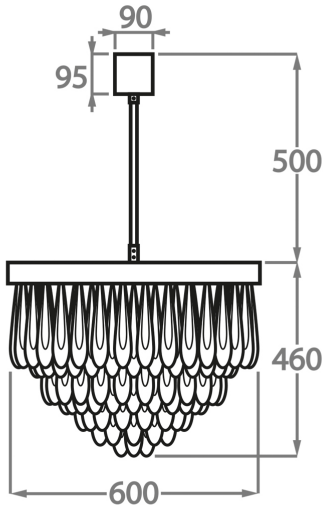

Murano Glass Finish

Clear Scalloped Glass

Clear & Smoke Scalloped Glass

Available Sizes

Size One

CL463-60,
Height: 46 cm (18.11")
Diameter: 60 cm (23.62")
Bulbs: 6 x 40W E27
Net Weight: 40 kg / 88 lb

Size Two

CL463-80,
Height: 45.5 cm (17.91")
Diameter: 80 cm (31.5")
Bulbs: 9 x 40W E27
Net Weight: 70 kg / 154 lb

Size Three

CL463-100,
Height: 49 cm (19.29")
Diameter: 100 cm (39.37")
Bulbs: 12 x 40W E27
Net Weight: 95 kg / 209 lb

The dimensions of the central rod and ceiling rose are not included in the height measurements. The standard rod and ceiling rose height is 50cm (20") if not otherwise specified by customer.

Min. height with rod/chain is 15cm including ceiling rose.

Max. height with rod is 100-120cm. Longer lengths will be made in sections.