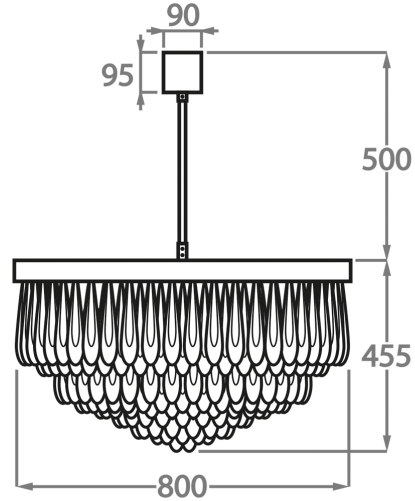

Murano Glass Colours

Clear Scalloped Glass

Clear & Smoke Scalloped Glass

Available Sizes

Size One

CL463-60,
Height: 46 cm (18.11")
Diameter: 60 cm (23.62")
6 x 40W E27
Max Watt and Lamps: 40W x 6
Net Weight: 40 kg / 88 lb

Size Two

CL463-80,
Height: 45.5 cm (17.91")
Diameter: 80 cm (31.5")
9 x 40W E27
Max Watt and Lamps: 40W x 9
Net Weight: 70 kg / 154 lb

Size Three

CL463-100,
Height: 49 cm (19.29")
Diameter: 100 cm (39.37")
12 x 40W E27
Max Watt and Lamps: 40W x 12
Net Weight: 95 kg / 209 lb

The dimensions of the central rod and ceiling rose are not included in the height measurements. The standard rod and ceiling rose height is 50cm (20") if not otherwise specified by customer.

Min. height with rod/chain is 15cm including ceiling rose.

Max. height with rod is 100-120cm. Longer lengths will be made in sections.