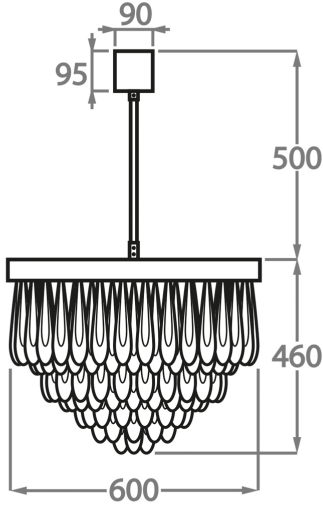

#### Murano Glass Finish

Clear Scalloped Glass

Clear & Smoke Scalloped Glass

Available Sizes

**Size One**

CL463-60,  
Height: 46 cm (18.11")  
Diameter: 60 cm (23.62")  
Bulbs: 6 x 40W E27  
Net Weight: 40 kg / 88 lb

**Size Two**

CL463-80,  
Height: 45.5 cm (17.91")  
Diameter: 80 cm (31.5")  
Bulbs: 9 x 40W E27  
Net Weight: 70 kg / 154 lb

**Size Three**

CL463-100,  
Height: 49 cm (19.29")  
Diameter: 100 cm (39.37")  
Bulbs: 12 x 40W E27  
Net Weight: 95 kg / 209 lb

The dimensions of the central rod and ceiling rose are not included in the height measurements. The standard rod and ceiling rose height is 50cm (20") if not otherwise specified by customer.

Min. height with rod/chain is 15cm including ceiling rose.

Max. height with rod is 100-120cm. Longer lengths will be made in sections.