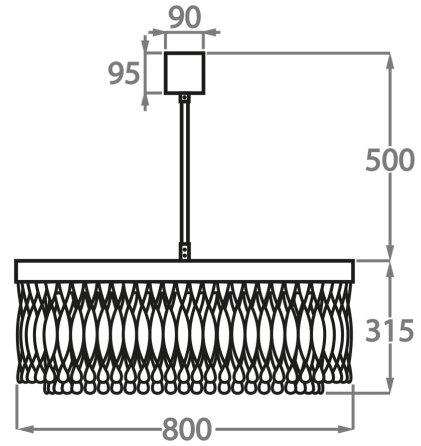

Murano Glass Finish

Clear Ribbon
Glass

Clear & Smoke
Ribbon Glass

Available Sizes

Size One

CL464-3T-60,
Height: 31.5 cm (12.4")
Diameter: 60 cm (23.62")
Bulbs: 9 x 2.5W LED G9
Net Weight: 27 kg / 60 lb

Size Two

CL464-3T-80,
Height: 31.5 cm (12.4")
Diameter: 80 cm (31.5")
Bulbs: 12 x 2.5W LED G9
Net Weight: 37 kg / 82 lb

Size Three

CL464-3T-100,
Height: 31.5 cm (12.4")
Diameter: 100 cm (39.37")
Bulbs: 15 x 2.5W LED G9
Net Weight: 47 kg / 104 lb

The dimensions of the central rod and ceiling rose are not included in the height measurements. The standard rod and ceiling rose height is 50cm (20") if not otherwise specified by customer.

Min. height with rod/chain is 15cm including ceiling rose.