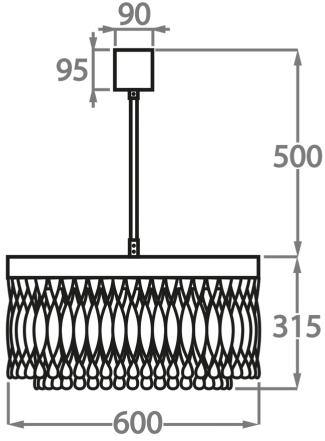

Murano Glass Finish

Clear Ribbon
Glass

Clear & Smoke
Ribbon Glass

Available Sizes

Size One

CL464-3T-60,
Height: 31.5 cm (12.4")
Diameter: 60 cm (23.62")
Bulbs: 9 x 2.5W LED G9
Net Weight: 27 kg / 60 lb

Size Two

CL464-3T-80,
Height: 31.5 cm (12.4")
Diameter: 80 cm (31.5")
Bulbs: 12 x 2.5W LED G9
Net Weight: 37 kg / 82 lb

Size Three

CL464-3T-100,
Height: 31.5 cm (12.4")
Diameter: 100 cm (39.37")
Bulbs: 15 x 2.5W LED G9
Net Weight: 47 kg / 104 lb

The dimensions of the central rod and ceiling rose are not included in the height measurements. The standard rod and ceiling rose height is 50cm (20") if not otherwise specified by customer.

Min. height with rod/chain is 15cm including ceiling rose.

Max. height with rod is 100-120cm. Longer lengths will be made in sections.

Finish note: Due to the nature of our hand made product our finishes can vary from piece to piece. Please be aware studio lighting can affect tone of metals and alter material appearance slightly. For more details, speak to your sales advisor who may be able to organise sampling upon request.