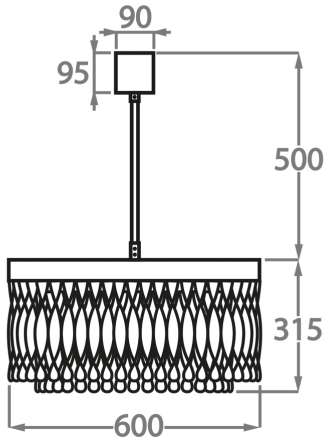

#### Murano Glass Finish

Clear Ribbon  
Glass

Clear & Smoke  
Ribbon Glass

Available Sizes

**Size One**

CL464-3T-60,  
Height: 31.5 cm (12.4")  
Diameter: 60 cm (23.62")  
Bulbs: 9 x 2.5W LED G9  
Net Weight: 27 kg / 60 lb

**Size Two**

CL464-3T-80,  
Height: 31.5 cm (12.4")  
Diameter: 80 cm (31.5")  
Bulbs: 12 x 2.5W LED G9  
Net Weight: 37 kg / 82 lb

**Size Three**

CL464-3T-100,  
Height: 31.5 cm (12.4")  
Diameter: 100 cm (39.37")  
Bulbs: 15 x 2.5W LED G9  
Net Weight: 47 kg / 104 lb

The dimensions of the central rod and ceiling rose are not included in the height measurements. The standard rod and ceiling rose height is 50cm (20") if not otherwise specified by customer.

Min. height with rod/chain is 15cm including ceiling rose.