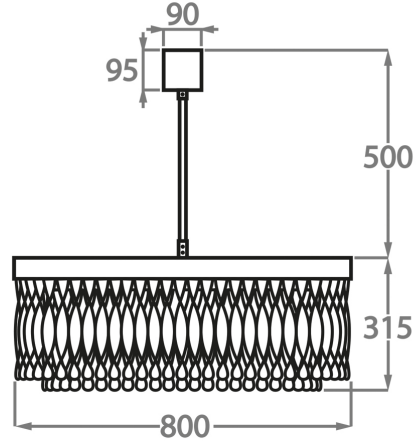

Murano Glass Finish

Clear Ribbon
Glass

Clear & Smoke
Ribbon Glass

Available Sizes

Size One

CL464-3T-60,
Height: 31.5 cm (12.4")
Diameter: 60 cm (23.62")
Bulbs: 9 x 2.5W LED G9
Net Weight: 27 kg / 60 lb

Size Two

CL464-3T-80,
Height: 31.5 cm (12.4")
Diameter: 80 cm (31.5")
Bulbs: 12 x 2.5W LED G9
Net Weight: 37 kg / 82 lb

Size Three

CL464-3T-100,
Height: 31.5 cm (12.4")
Diameter: 100 cm (39.37")
Bulbs: 15 x 2.5W LED G9
Net Weight: 47 kg / 104 lb

The dimensions of the central rod and ceiling rose are not included in the height measurements. The standard rod and ceiling rose height is 50cm (20") if not otherwise specified by customer.

Min. height with rod/chain is 15cm including ceiling rose.

Max. height with rod is 100-120cm. Longer lengths will be made in sections.

Finish note: Due to the nature of our hand made product our finishes can vary from piece to piece. Please be aware studio lighting can affect tone of metals and alter material appearance slightly. For more details, speak to your sales advisor who may be able to organise sampling upon request.