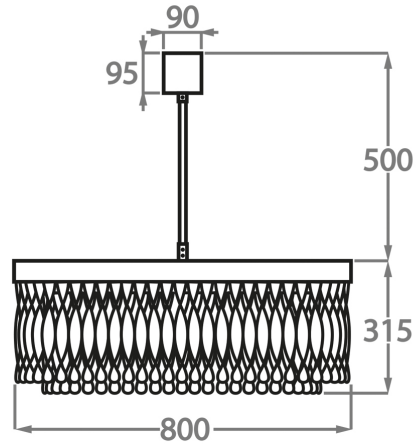

#### Murano Glass Finish

Clear Ribbon  
Glass

Clear & Smoke  
Ribbon Glass

Available Sizes

**Size One**

CL464-3T-60,  
Height: 31.5 cm (12.4")  
Diameter: 60 cm (23.62")  
Bulbs: 9 x 2.5W LED G9  
Net Weight: 27 kg / 60 lb

**Size Two**

CL464-3T-80,  
Height: 31.5 cm (12.4")  
Diameter: 80 cm (31.5")  
Bulbs: 12 x 2.5W LED G9  
Net Weight: 37 kg / 82 lb

**Size Three**

CL464-3T-100,  
Height: 31.5 cm (12.4")  
Diameter: 100 cm (39.37")  
Bulbs: 15 x 2.5W LED G9  
Net Weight: 47 kg / 104 lb

The dimensions of the central rod and ceiling rose are not included in the height measurements. The standard rod and ceiling rose height is 50cm (20") if not otherwise specified by customer.

Min. height with rod/chain is 15cm including ceiling rose.