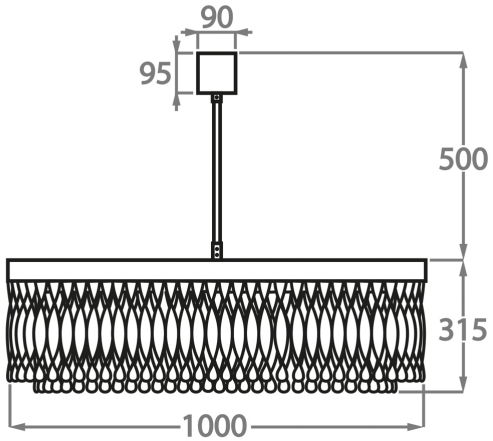

Murano Glass Finish

Clear Ribbon
Glass

Clear & Smoke
Ribbon Glass

Available Sizes

Size One

CL464-3T-60,
Height: 31.5 cm (12.4")
Diameter: 60 cm (23.62")
Bulbs: 9 x 2.5W LED G9
Net Weight: 27 kg / 60 lb

Size Two

CL464-3T-80,
Height: 31.5 cm (12.4")
Diameter: 80 cm (31.5")
Bulbs: 12 x 2.5W LED G9
Net Weight: 37 kg / 82 lb

Size Three

CL464-3T-100,
Height: 31.5 cm (12.4")
Diameter: 100 cm (39.37")
Bulbs: 15 x 2.5W LED G9
Net Weight: 47 kg / 104 lb

The dimensions of the central rod and ceiling rose are not included in the height measurements. The standard rod and ceiling rose height is 50cm (20") if not otherwise specified by customer.

Min. height with rod/chain is 15cm including ceiling rose.