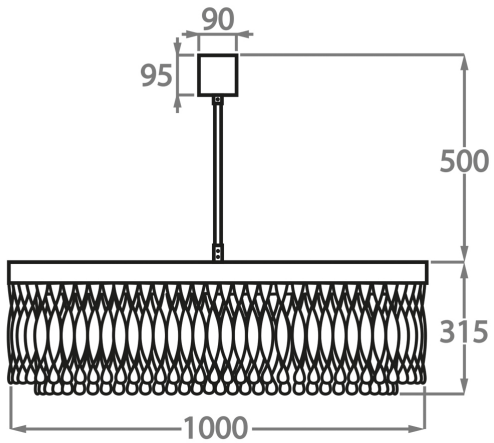

#### Murano Glass Finish

Clear Ribbon  
Glass

Clear & Smoke  
Ribbon Glass

Available Sizes

**Size One**

CL464-3T-60,  
Height: 31.5 cm (12.4")  
Diameter: 60 cm (23.62")  
Bulbs: 9 x 2.5W LED G9  
Net Weight: 27 kg / 60 lb

**Size Two**

CL464-3T-80,  
Height: 31.5 cm (12.4")  
Diameter: 80 cm (31.5")  
Bulbs: 12 x 2.5W LED G9  
Net Weight: 37 kg / 82 lb

**Size Three**

CL464-3T-100,  
Height: 31.5 cm (12.4")  
Diameter: 100 cm (39.37")  
Bulbs: 15 x 2.5W LED G9  
Net Weight: 47 kg / 104 lb

The dimensions of the central rod and ceiling rose are not included in the height measurements. The standard rod and ceiling rose height is 50cm (20") if not otherwise specified by customer.

Min. height with rod/chain is 15cm including ceiling rose.