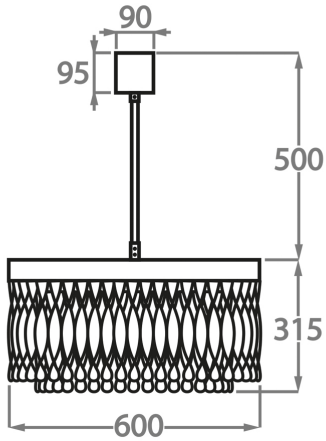

Murano Glass Finish

Clear Ribbon
Glass

Clear & Smoke
Ribbon Glass

Available Sizes

Size One

CL464-3T-60,
Height: 31.5 cm (12.4")
Diameter: 60 cm (23.62")
Bulbs: 9 x 2.5W LED G9
Net Weight: 27 kg / 60 lb

Size Two

CL464-3T-80,
Height: 31.5 cm (12.4")
Diameter: 80 cm (31.5")
Bulbs: 12 x 2.5W LED G9
Net Weight: 37 kg / 82 lb

Size Three

CL464-3T-100,
Height: 31.5 cm (12.4")
Diameter: 100 cm (39.37")
Bulbs: 15 x 2.5W LED G9
Net Weight: 47 kg / 104 lb

The dimensions of the central rod and ceiling rose are not included in the height measurements. The standard rod and ceiling rose height is 50cm (20") if not otherwise specified by customer.

Min. height with rod/chain is 15cm including ceiling rose.

Max. height with rod is 100-120cm. Longer lengths will be made in sections.

Finish note: Due to the nature of our hand made product our finishes can vary from piece to piece. Please be aware studio lighting can affect tone of metals and alter material appearance slightly. For more details, speak to your sales advisor who may be able to organise sampling upon request.