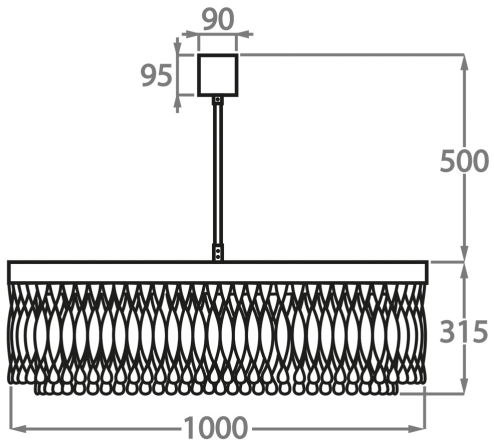

Murano Glass Finish

Clear Ribbon
Glass

Clear & Smoke
Ribbon Glass

Available Sizes

Size One

CL464-3T-60,
Height: 31.5 cm (12.4")
Diameter: 60 cm (23.62")
Bulbs: 9 x 2.5W LED G9
Net Weight: 27 kg / 60 lb

Size Two

CL464-3T-80,
Height: 31.5 cm (12.4")
Diameter: 80 cm (31.5")
Bulbs: 12 x 2.5W LED G9
Net Weight: 37 kg / 82 lb

Size Three

CL464-3T-100,
Height: 31.5 cm (12.4")
Diameter: 100 cm (39.37")
Bulbs: 15 x 2.5W LED G9
Net Weight: 47 kg / 104 lb

The dimensions of the central rod and ceiling rose are not included in the height measurements. The standard rod and ceiling rose height is 50cm (20") if not otherwise specified by customer.

Min. height with rod/chain is 15cm including ceiling rose.

Max. height with rod is 100-120cm. Longer lengths will be made in sections.

Finish note: Due to the nature of our hand made product our finishes can vary from piece to piece. Please be aware studio lighting can affect tone of metals and alter material appearance slightly. For more details, speak to your sales advisor who may be able to organise sampling upon request.