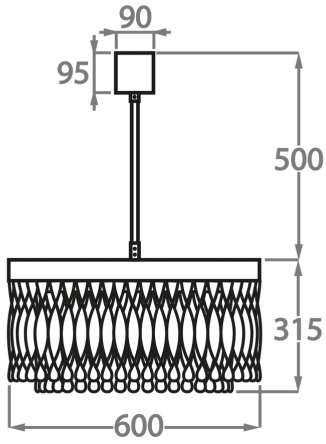

Murano Glass Finish

Clear Ribbon Glass

Clear & Smoke Ribbon Glass

Available Sizes

Size One

CL464-3T-60,
Height: 31.5 cm (12.4")
Diameter: 60 cm (23.62")
Bulbs: 9 x 2.5W LED G9
Net Weight: 27 kg / 60 lb

Size Two

CL464-3T-80,
Height: 31.5 cm (12.4")
Diameter: 80 cm (31.5")
Bulbs: 12 x 2.5W LED G9
Net Weight: 37 kg / 82 lb

Size Three

CL464-3T-100,
Height: 31.5 cm (12.4")
Diameter: 100 cm (39.37")
Bulbs: 15 x 2.5W LED G9
Net Weight: 47 kg / 104 lb

The dimensions of the central rod and ceiling rose are not included in the height measurements. The standard rod and ceiling rose height is 50cm (20") if not otherwise specified by customer.

Min. height with rod/chain is 15cm including ceiling rose.

Max. height with rod is 100-120cm. Longer lengths will be made in sections.

Finish note: Due to the nature of our hand made product our finishes can vary from piece to piece. Please be aware studio lighting can affect tone of metals and alter material appearance slightly. For more details, speak to your sales advisor who may be able to organise sampling upon request.