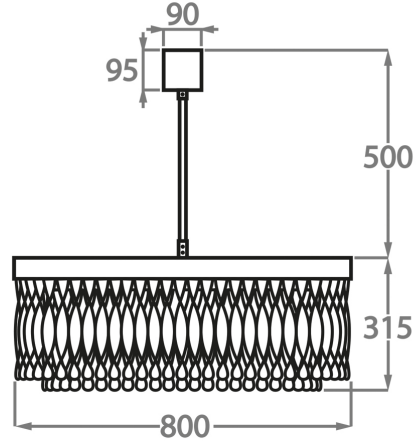

Murano Glass Finish

Clear Ribbon Glass

Clear & Smoke Ribbon Glass

Available Sizes

Size One

CL464-3T-60,
Height: 31.5 cm (12.4")
Diameter: 60 cm (23.62")
Bulbs: 9 x 2.5W LED G9
Net Weight: 27 kg / 60 lb

Size Two

CL464-3T-80,
Height: 31.5 cm (12.4")
Diameter: 80 cm (31.5")
Bulbs: 12 x 2.5W LED G9
Net Weight: 37 kg / 82 lb

Size Three

CL464-3T-100,
Height: 31.5 cm (12.4")
Diameter: 100 cm (39.37")
Bulbs: 15 x 2.5W LED G9
Net Weight: 47 kg / 104 lb

The dimensions of the central rod and ceiling rose are not included in the height measurements. The standard rod and ceiling rose height is 50cm (20") if not otherwise specified by customer.

Min. height with rod/chain is 15cm including ceiling rose.

Max. height with rod is 100-120cm. Longer lengths will be made in sections.

Finish note: Due to the nature of our hand made product our finishes can vary from piece to piece. Please be aware studio lighting can affect tone of metals and alter material appearance slightly. For more details, speak to your sales advisor who may be able to organise sampling upon request.