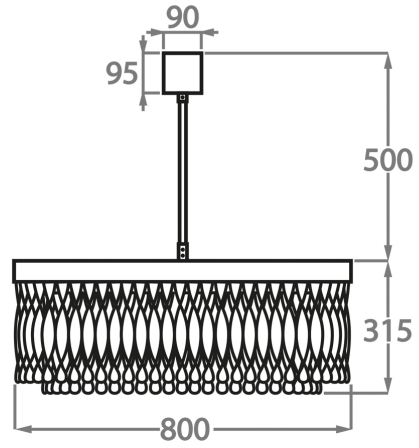

Murano Glass Finish

Clear Ribbon Glass

Clear & Smoke Ribbon Glass

Available Sizes

Size One

CL464-3T-60,
Height: 31.5 cm (12.4")
Diameter: 60 cm (23.62")
Bulbs: 9 x 2.5W LED G9
Net Weight: 27 kg / 60 lb

Size Two

CL464-3T-80,
Height: 31.5 cm (12.4")
Diameter: 80 cm (31.5")
Bulbs: 12 x 2.5W LED G9
Net Weight: 37 kg / 82 lb

Size Three

CL464-3T-100,
Height: 31.5 cm (12.4")
Diameter: 100 cm (39.37")
Bulbs: 15 x 2.5W LED G9
Net Weight: 47 kg / 104 lb

The dimensions of the central rod and ceiling rose are not included in the height measurements. The standard rod and ceiling rose height is 50cm (20") if not otherwise specified by customer.

Min. height with rod/chain is 15cm including ceiling rose.

Max. height with rod is 100-120cm. Longer lengths will be made in sections.

Finish note: Due to the nature of our hand made product our finishes can vary from piece to piece. Please be aware studio lighting can affect tone of metals and alter material appearance slightly. For more details, speak to your sales advisor who may be able to organise sampling upon request.