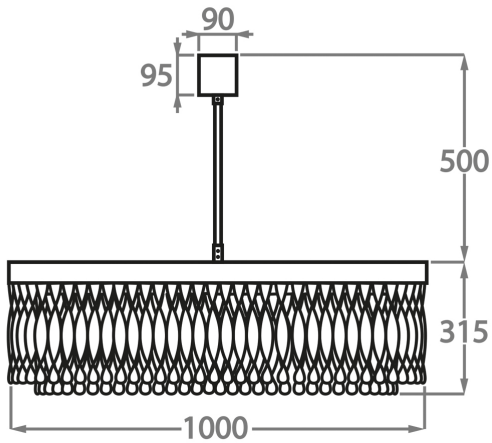

Murano Glass Finish

Clear Ribbon Glass

Clear & Smoke Ribbon Glass

Available Sizes

Size One

CL464-3T-60,
Height: 31.5 cm (12.4")
Diameter: 60 cm (23.62")
Bulbs: 9 x 2.5W LED G9
Net Weight: 27 kg / 60 lb

Size Two

CL464-3T-80,
Height: 31.5 cm (12.4")
Diameter: 80 cm (31.5")
Bulbs: 12 x 2.5W LED G9
Net Weight: 37 kg / 82 lb

Size Three

CL464-3T-100,
Height: 31.5 cm (12.4")
Diameter: 100 cm (39.37")
Bulbs: 15 x 2.5W LED G9
Net Weight: 47 kg / 104 lb

The dimensions of the central rod and ceiling rose are not included in the height measurements. The standard rod and ceiling rose height is 50cm (20") if not otherwise specified by customer.

Min. height with rod/chain is 15cm including ceiling rose.

Max. height with rod is 100-120cm. Longer lengths will be made in sections.

Finish note: Due to the nature of our hand made product our finishes can vary from piece to piece. Please be aware studio lighting can affect tone of metals and alter material appearance slightly. For more details, speak to your sales advisor who may be able to organise sampling upon request.