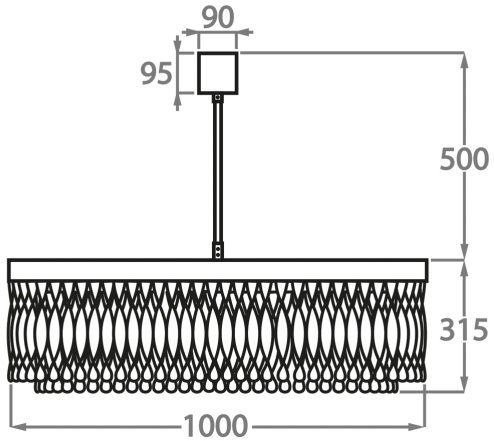

Murano Glass Finish

Clear Ribbon Glass

Clear & Smoke Ribbon Glass

Available Sizes

Size One

CL464-3T-60,
Height: 31.5 cm (12.4")
Diameter: 60 cm (23.62")
Bulbs: 9 x 2.5W LED G9
Net Weight: 27 kg / 60 lb

Size Two

CL464-3T-80,
Height: 31.5 cm (12.4")
Diameter: 80 cm (31.5")
Bulbs: 12 x 2.5W LED G9
Net Weight: 37 kg / 82 lb

Size Three

CL464-3T-100,
Height: 31.5 cm (12.4")
Diameter: 100 cm (39.37")
Bulbs: 15 x 2.5W LED G9
Net Weight: 47 kg / 104 lb

The dimensions of the central rod and ceiling rose are not included in the height measurements. The standard rod and ceiling rose height is 50cm (20") if not otherwise specified by customer.

Min. height with rod/chain is 15cm including ceiling rose.