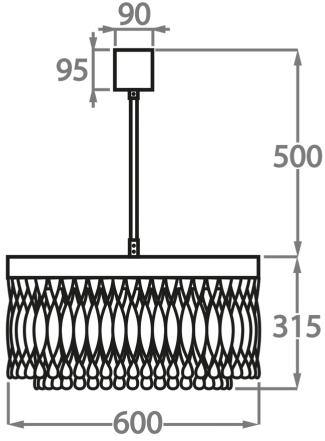

Murano Glass Finish

Clear Ribbon Glass

Clear & Smoke Ribbon Glass

Available Sizes

Size One

CL464-3T-60,
Height: 31.5 cm (12.4")
Diameter: 60 cm (23.62")
Bulbs: 9 x 2.5W LED G9
Net Weight: 27 kg / 60 lb

Size Two

CL464-3T-80,
Height: 31.5 cm (12.4")
Diameter: 80 cm (31.5")
Bulbs: 12 x 2.5W LED G9
Net Weight: 37 kg / 82 lb

Size Three

CL464-3T-100,
Height: 31.5 cm (12.4")
Diameter: 100 cm (39.37")
Bulbs: 15 x 2.5W LED G9
Net Weight: 47 kg / 104 lb

The dimensions of the central rod and ceiling rose are not included in the height measurements. The standard rod and ceiling rose height is 50cm (20") if not otherwise specified by customer.

Min. height with rod/chain is 15cm including ceiling rose.

Max. height with rod is 100-120cm. Longer lengths will be made in sections.

Finish note: Due to the nature of our hand made product our finishes can vary from piece to piece. Please be aware studio lighting can affect tone of metals and alter material appearance slightly. For more details, speak to your sales advisor who may be able to organise sampling upon request.