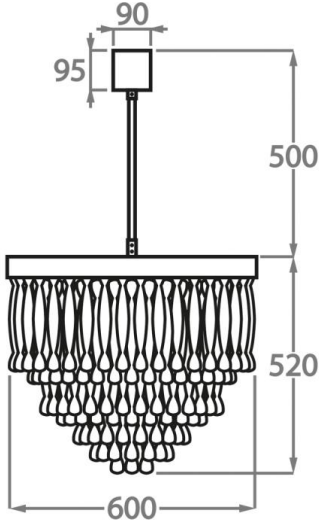

#### Murano Glass Finish

Clear Ribbon Glass

Clear & Smoke Ribbon Glass

**Available Sizes**

**Size One**

CL464-60,  
Height: 52 cm (20.47")  
Diameter: 60 cm (23.62")  
Bulbs: 6 x 40W E27  
Net Weight: 55 kg / 121 lb

**Size Two**

CL464-80,  
Height: 51 cm (20.08")  
Diameter: 80 cm (31.5")  
Bulbs: 9 x 40W E27  
Net Weight: 90 kg / 198 lb

**Size Three**

CL464-100,  
Height: 54.5 cm (21.46")  
Diameter: 100 cm (39.37")  
Bulbs: 12 x 40W E27  
Net Weight: 140 kg / 309 lb

The dimensions of the central rod and ceiling rose are not included in the height measurements. The standard rod and ceiling rose height is 50cm (20") if not otherwise specified by customer.

Min. height with rod/chain is 15cm including ceiling rose.

Max. height with rod is 100-120cm. Longer lengths will be made in sections.