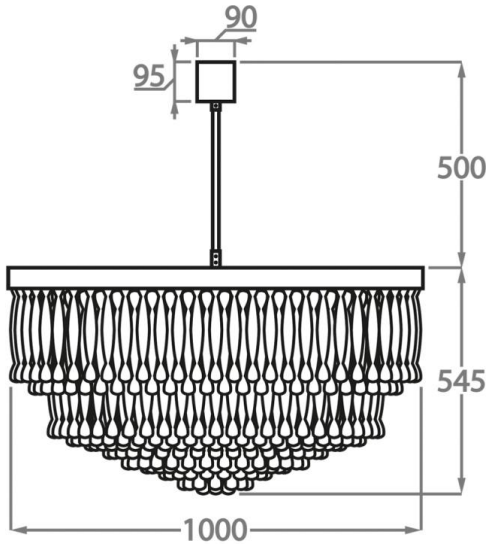

Murano Glass Finish

Clear Ribbon Glass

Clear & Smoke Ribbon Glass

Available Sizes

Size One

CL464-60,
Height: 52 cm (20.47")
Diameter: 60 cm (23.62")
Bulbs: 6 x 40W E27
Net Weight: 55 kg / 121 lb

Size Two

CL464-80,
Height: 51 cm (20.08")
Diameter: 80 cm (31.5")
Bulbs: 9 x 40W E27
Net Weight: 90 kg / 198 lb

Size Three

CL464-100,
Height: 54.5 cm (21.46")
Diameter: 100 cm (39.37")
Bulbs: 12 x 40W E27
Net Weight: 140 kg / 309 lb

The dimensions of the central rod and ceiling rose are not included in the height measurements. The standard rod and ceiling rose height is 50cm (20") if not otherwise specified by customer.

Min. height with rod/chain is 15cm including ceiling rose.

Max. height with rod is 100-120cm. Longer lengths will be made in sections.