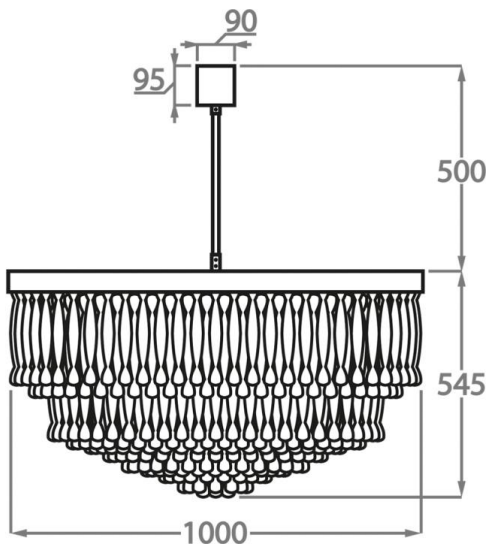

Murano Glass Colours

Clear Ribbon Glass

Clear & Smoke Ribbon Glass

Available Sizes

Size One

CL464-60,
Height: 52 cm (20.47")
Diameter: 60 cm (23.62")
6 x 40W E27
Max Watt and Lamps: 40W x 6
Net Weight: 55 kg / 121 lb

Size Two

CL464-80,
Height: 51 cm (20.08")
Diameter: 80 cm (31.5")
9 x 40W E27
Max Watt and Lamps: 40W x 9
Net Weight: 90 kg / 198 lb

Size Three

CL464-100,
Height: 54.5 cm (21.46")
Diameter: 100 cm (39.37")
12 x 40W E27
Max Watt and Lamps: 40W x 12
Net Weight: 140 kg / 309 lb

The dimensions of the central rod and ceiling rose are not included in the height measurements. The standard rod and ceiling rose height is 50cm (20") if not otherwise specified by customer.

Min. height with rod/chain is 15cm including ceiling rose.

Max. height with rod is 100-120cm. Longer lengths will be made in sections.