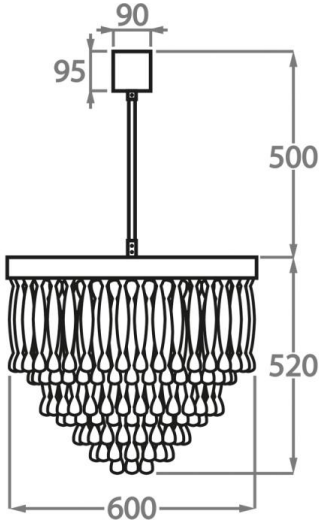

Murano Glass Colours

Clear Ribbon Glass

Clear & Smoke Ribbon Glass

Available Sizes

Size One

CL464-60,
Height: 52 cm (20.47")
Diameter: 60 cm (23.62")
6 x 40W E27
Max Watt and Lamps: 40W x 6
Net Weight: 55 kg / 121 lb

Size Two

CL464-80,
Height: 51 cm (20.08")
Diameter: 80 cm (31.5")
9 x 40W E27
Max Watt and Lamps: 40W x 9
Net Weight: 90 kg / 198 lb

Size Three

CL464-100,
Height: 54.5 cm (21.46")
Diameter: 100 cm (39.37")
12 x 40W E27
Max Watt and Lamps: 40W x 12
Net Weight: 140 kg / 309 lb

The dimensions of the central rod and ceiling rose are not included in the height measurements. The standard rod and ceiling rose height is 50cm (20") if not otherwise specified by customer.

Min. height with rod/chain is 15cm including ceiling rose.

Max. height with rod is 100-120cm. Longer lengths will be made in sections.