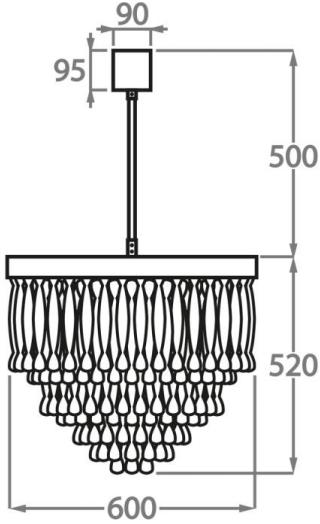

Murano Glass Finish

Clear Ribbon Glass

Clear & Smoke Ribbon Glass

Available Sizes

Size One

CL464-60,
Height: 52 cm (20.47")
Diameter: 60 cm (23.62")
Bulbs: 6 x 40W E27
Net Weight: 55 kg / 121 lb

Size Two

CL464-80,
Height: 51 cm (20.08")
Diameter: 80 cm (31.5")
Bulbs: 9 x 40W E27
Net Weight: 90 kg / 198 lb

Size Three

CL464-100,
Height: 54.5 cm (21.46")
Diameter: 100 cm (39.37")
Bulbs: 12 x 40W E27
Net Weight: 140 kg / 309 lb

The dimensions of the central rod and ceiling rose are not included in the height measurements. The standard rod and ceiling rose height is 50cm (20") if not otherwise specified by customer.

Min. height with rod/chain is 15cm including ceiling rose.

Max. height with rod is 100-120cm. Longer lengths will be made in sections.