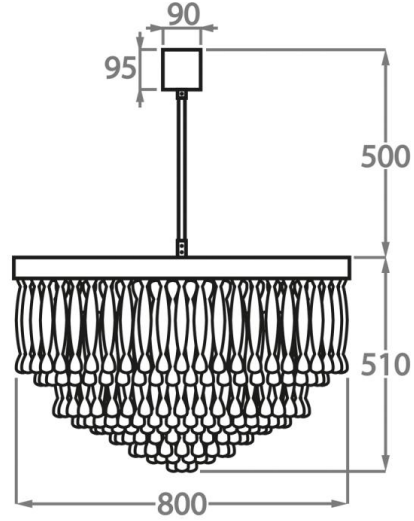

#### Murano Glass Finish

Clear Ribbon Glass

Clear & Smoke Ribbon Glass

**Available Sizes**

**Size One**

CL464-60,  
Height: 52 cm (20.47")  
Diameter: 60 cm (23.62")  
Bulbs: 6 x 40W E27  
Net Weight: 55 kg / 121 lb

**Size Two**

CL464-80,  
Height: 51 cm (20.08")  
Diameter: 80 cm (31.5")  
Bulbs: 9 x 40W E27  
Net Weight: 90 kg / 198 lb

**Size Three**

CL464-100,  
Height: 54.5 cm (21.46")  
Diameter: 100 cm (39.37")  
Bulbs: 12 x 40W E27  
Net Weight: 140 kg / 309 lb

The dimensions of the central rod and ceiling rose are not included in the height measurements. The standard rod and ceiling rose height is 50cm (20") if not otherwise specified by customer.

Min. height with rod/chain is 15cm including ceiling rose.

Max. height with rod is 100-120cm. Longer lengths will be made in sections.