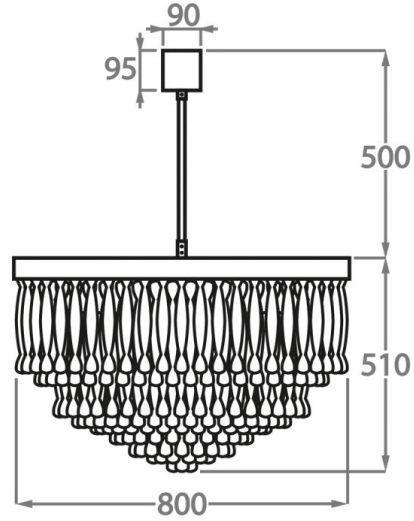

Murano Glass Colours

Clear Ribbon Glass

Clear & Smoke Ribbon Glass

Available Sizes

Size One

CL464-60,
Height: 52 cm (20.47")
Diameter: 60 cm (23.62")
6 x 40W E27
Max Watt and Lamps: 40W x 6
Net Weight: 55 kg / 121 lb

Size Two

CL464-80,
Height: 51 cm (20.08")
Diameter: 80 cm (31.5")
9 x 40W E27
Max Watt and Lamps: 40W x 9
Net Weight: 90 kg / 198 lb

Size Three

CL464-100,
Height: 54.5 cm (21.46")
Diameter: 100 cm (39.37")
12 x 40W E27
Max Watt and Lamps: 40W x 12
Net Weight: 140 kg / 309 lb

The dimensions of the central rod and ceiling rose are not included in the height measurements. The standard rod and ceiling rose height is 50cm (20") if not otherwise specified by customer.

Min. height with rod/chain is 15cm including ceiling rose.

Max. height with rod is 100-120cm. Longer lengths will be made in sections.