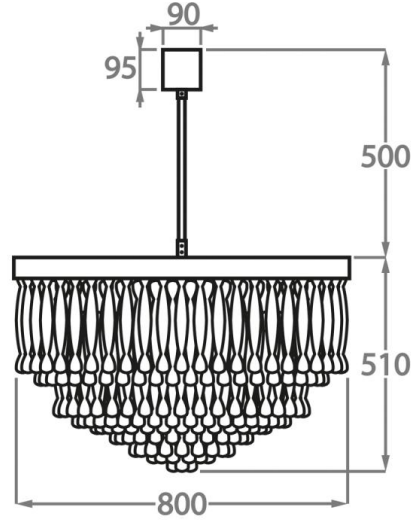

Murano Glass Finish

Clear Ribbon Glass

Clear & Smoke Ribbon Glass

Available Sizes

Size One

CL464-60,
Height: 52 cm (20.47")
Diameter: 60 cm (23.62")
Bulbs: 6 x 40W E27
Net Weight: 55 kg / 121 lb

Size Two

CL464-80,
Height: 51 cm (20.08")
Diameter: 80 cm (31.5")
Bulbs: 9 x 40W E27
Net Weight: 90 kg / 198 lb

Size Three

CL464-100,
Height: 54.5 cm (21.46")
Diameter: 100 cm (39.37")
Bulbs: 12 x 40W E27
Net Weight: 140 kg / 309 lb

The dimensions of the central rod and ceiling rose are not included in the height measurements. The standard rod and ceiling rose height is 50cm (20") if not otherwise specified by customer.

Min. height with rod/chain is 15cm including ceiling rose.

Max. height with rod is 100-120cm. Longer lengths will be made in sections.