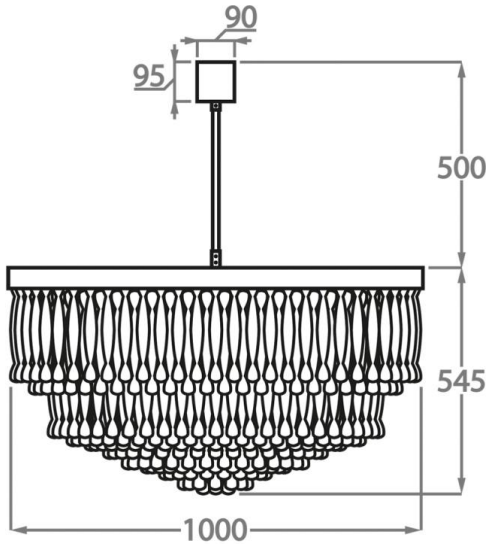

#### Murano Glass Finish

Clear Ribbon Glass

Clear & Smoke Ribbon Glass

**Available Sizes**

**Size One**

CL464-60,  
Height: 52 cm (20.47")  
Diameter: 60 cm (23.62")  
Bulbs: 6 x 40W E27  
Net Weight: 55 kg / 121 lb

**Size Two**

CL464-80,  
Height: 51 cm (20.08")  
Diameter: 80 cm (31.5")  
Bulbs: 9 x 40W E27  
Net Weight: 90 kg / 198 lb

**Size Three**

CL464-100,  
Height: 54.5 cm (21.46")  
Diameter: 100 cm (39.37")  
Bulbs: 12 x 40W E27  
Net Weight: 140 kg / 309 lb

The dimensions of the central rod and ceiling rose are not included in the height measurements. The standard rod and ceiling rose height is 50cm (20") if not otherwise specified by customer.

Min. height with rod/chain is 15cm including ceiling rose.

Max. height with rod is 100-120cm. Longer lengths will be made in sections.