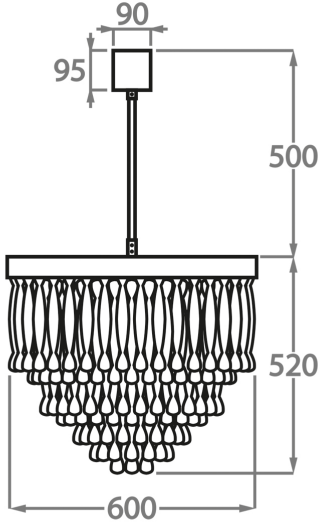

#### Murano Glass Finish

Clear Ribbon Glass

Clear & Smoke Ribbon Glass

Available Sizes

**Size One**

CL464-60,  
Height: 52 cm (20.47")  
Diameter: 60 cm (23.62")  
Bulbs: 6 x 40W E27  
Net Weight: 55 kg / 121 lb

**Size Two**

CL464-80,  
Height: 51 cm (20.08")  
Diameter: 80 cm (31.5")  
Bulbs: 9 x 40W E27  
Net Weight: 90 kg / 198 lb

**Size Three**

CL464-100,  
Height: 54.5 cm (21.46")  
Diameter: 100 cm (39.37")  
Bulbs: 12 x 40W E27  
Net Weight: 140 kg / 309 lb

The dimensions of the central rod and ceiling rose are not included in the height measurements. The standard rod and ceiling rose height is 50cm (20") if not otherwise specified by customer.

Min. height with rod/chain is 15cm including ceiling rose.

Max. height with rod is 100-120cm. Longer lengths will be made in sections.