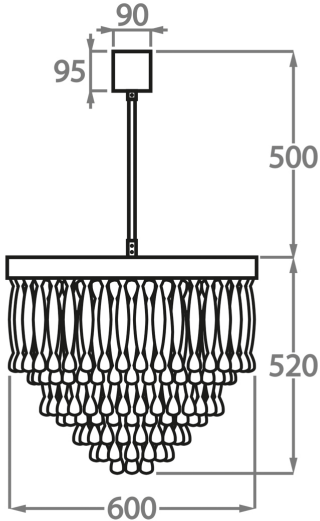

Murano Glass Colours

Clear Ribbon Glass

Clear & Smoke Ribbon Glass

Available Sizes

Size One

CL464-60,
Height: 52 cm (20.47")
Diameter: 60 cm (23.62")
6 x 40W E27
Max Watt and Lamps: 40W x 6
Net Weight: 55 kg / 121 lb

Size Two

CL464-80,
Height: 51 cm (20.08")
Diameter: 80 cm (31.5")
9 x 40W E27
Max Watt and Lamps: 40W x 9
Net Weight: 90 kg / 198 lb

Size Three

CL464-100,
Height: 54.5 cm (21.46")
Diameter: 100 cm (39.37")
12 x 40W E27
Max Watt and Lamps: 40W x 12
Net Weight: 140 kg / 309 lb

The dimensions of the central rod and ceiling rose are not included in the height measurements. The standard rod and ceiling rose height is 50cm (20") if not otherwise specified by customer.

Min. height with rod/chain is 15cm including ceiling rose.

Max. height with rod is 100-120cm. Longer lengths will be made in sections.