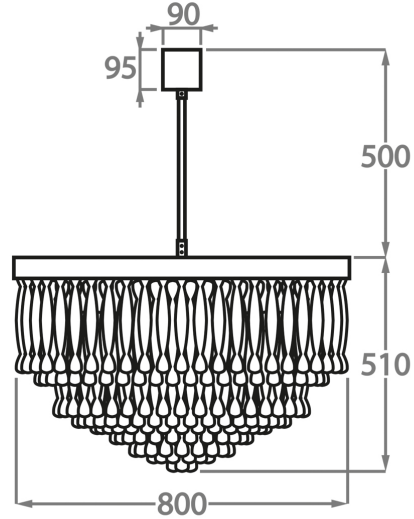

#### Murano Glass Finish

Clear Ribbon Glass

Clear & Smoke Ribbon Glass

Available Sizes

**Size One**

CL464-60,  
Height: 52 cm (20.47")  
Diameter: 60 cm (23.62")  
Bulbs: 6 x 40W E27  
Net Weight: 55 kg / 121 lb

**Size Two**

CL464-80,  
Height: 51 cm (20.08")  
Diameter: 80 cm (31.5")  
Bulbs: 9 x 40W E27  
Net Weight: 90 kg / 198 lb

**Size Three**

CL464-100,  
Height: 54.5 cm (21.46")  
Diameter: 100 cm (39.37")  
Bulbs: 12 x 40W E27  
Net Weight: 140 kg / 309 lb

The dimensions of the central rod and ceiling rose are not included in the height measurements. The standard rod and ceiling rose height is 50cm (20") if not otherwise specified by customer.

Min. height with rod/chain is 15cm including ceiling rose.

Max. height with rod is 100-120cm. Longer lengths will be made in sections.