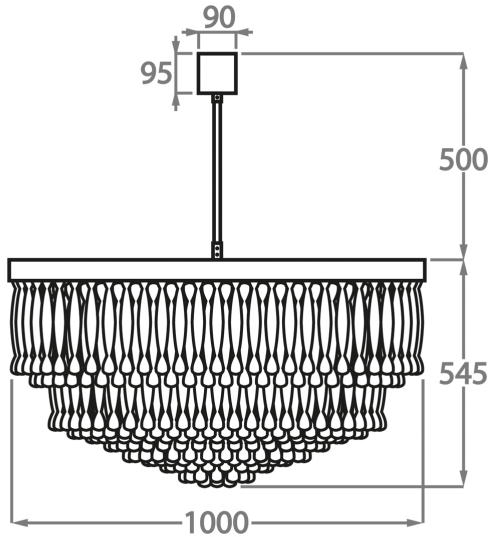

#### Murano Glass Finish

Clear Ribbon Glass

Clear & Smoke Ribbon Glass

**Available Sizes**

**Size One**

CL464-60,  
Height: 52 cm (20.47")  
Diameter: 60 cm (23.62")  
Bulbs: 6 x 40W E27  
Net Weight: 55 kg / 121 lb

**Size Two**

CL464-80,  
Height: 51 cm (20.08")  
Diameter: 80 cm (31.5")  
Bulbs: 9 x 40W E27  
Net Weight: 90 kg / 198 lb

**Size Three**

CL464-100,  
Height: 54.5 cm (21.46")  
Diameter: 100 cm (39.37")  
Bulbs: 12 x 40W E27  
Net Weight: 140 kg / 309 lb

The dimensions of the central rod and ceiling rose are not included in the height measurements. The standard rod and ceiling rose height is 50cm (20") if not otherwise specified by customer.

Min. height with rod/chain is 15cm including ceiling rose.

Max. height with rod is 100-120cm. Longer lengths will be made in sections.