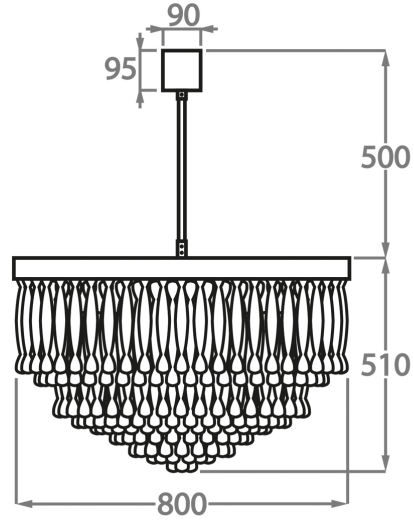

Murano Glass Colours

Clear Ribbon Glass

Clear & Smoke Ribbon Glass

Available Sizes

Size One

CL464-60,
Height: 52 cm (20.47")
Diameter: 60 cm (23.62")
6 x 40W E27
Max Watt and Lamps: 40W x 6
Net Weight: 55 kg / 121 lb

Size Two

CL464-80,
Height: 51 cm (20.08")
Diameter: 80 cm (31.5")
9 x 40W E27
Max Watt and Lamps: 40W x 9
Net Weight: 90 kg / 198 lb

Size Three

CL464-100,
Height: 54.5 cm (21.46")
Diameter: 100 cm (39.37")
12 x 40W E27
Max Watt and Lamps: 40W x 12
Net Weight: 140 kg / 309 lb

The dimensions of the central rod and ceiling rose are not included in the height measurements. The standard rod and ceiling rose height is 50cm (20") if not otherwise specified by customer.

Min. height with rod/chain is 15cm including ceiling rose.

Max. height with rod is 100-120cm. Longer lengths will be made in sections.