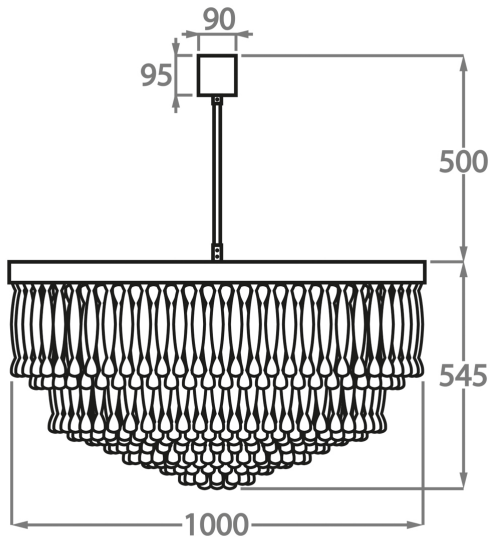

Murano Glass Finish

Clear Ribbon
Glass

Clear & Smoke
Ribbon Glass

Available Sizes

Size One

CL464-60,
Height: 52 cm (20.47")
Diameter: 60 cm (23.62")
Bulbs: 6 x 40W E27
Net Weight: 55 kg / 121 lb

Size Two

CL464-80,
Height: 51 cm (20.08")
Diameter: 80 cm (31.5")
Bulbs: 9 x 40W E27
Net Weight: 90 kg / 198 lb

Size Three

CL464-100,
Height: 54.5 cm (21.46")
Diameter: 100 cm (39.37")
Bulbs: 12 x 40W E27
Net Weight: 140 kg / 309 lb

The dimensions of the central rod and ceiling rose are not included in the height measurements. The standard rod and ceiling rose height is 50cm (20") if not otherwise specified by customer.

Min. height with rod/chain is 15cm including ceiling rose.

Max. height with rod is 100-120cm. Longer lengths will be made in sections.