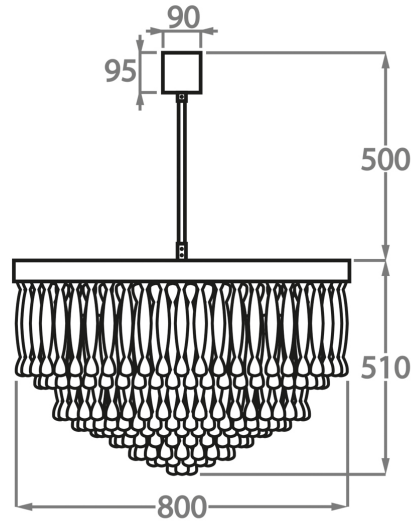

Murano Glass Finish

Clear Ribbon
Glass

Clear & Smoke
Ribbon Glass

Available Sizes

Size One

CL464-60,
Height: 52 cm (20.47")
Diameter: 60 cm (23.62")
Bulbs: 6 x 40W E27
Net Weight: 55 kg / 121 lb

Size Two

CL464-80,
Height: 51 cm (20.08")
Diameter: 80 cm (31.5")
Bulbs: 9 x 40W E27
Net Weight: 90 kg / 198 lb

Size Three

CL464-100,
Height: 54.5 cm (21.46")
Diameter: 100 cm (39.37")
Bulbs: 12 x 40W E27
Net Weight: 140 kg / 309 lb

The dimensions of the central rod and ceiling rose are not included in the height measurements. The standard rod and ceiling rose height is 50cm (20") if not otherwise specified by customer.

Min. height with rod/chain is 15cm including ceiling rose.

Max. height with rod is 100-120cm. Longer lengths will be made in sections.