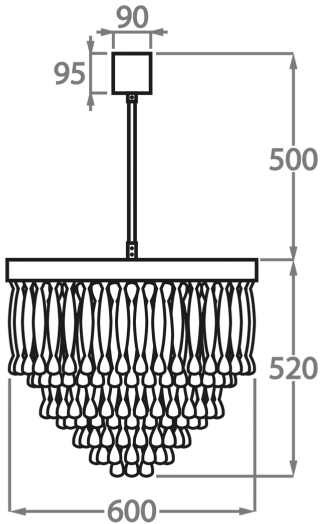

Murano Glass Finish

Clear Ribbon
Glass

Clear & Smoke
Ribbon Glass

Available Sizes

Size One

CL464-60,
Height: 52 cm (20.47")
Diameter: 60 cm (23.62")
Bulbs: 6 x 40W E27
Net Weight: 55 kg / 121 lb

Size Two

CL464-80,
Height: 51 cm (20.08")
Diameter: 80 cm (31.5")
Bulbs: 9 x 40W E27
Net Weight: 90 kg / 198 lb

Size Three

CL464-100,
Height: 54.5 cm (21.46")
Diameter: 100 cm (39.37")
Bulbs: 12 x 40W E27
Net Weight: 140 kg / 309 lb

The dimensions of the central rod and ceiling rose are not included in the height measurements. The standard rod and ceiling rose height is 50cm (20") if not otherwise specified by customer.

Min. height with rod/chain is 15cm including ceiling rose.

Max. height with rod is 100-120cm. Longer lengths will be made in sections.