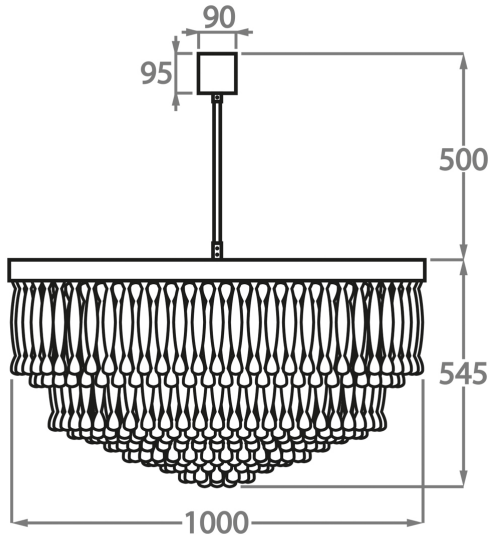

#### Murano Glass Finish

Clear Ribbon Glass

Clear & Smoke Ribbon Glass

Available Sizes

**Size One**

CL464-60,  
Height: 52 cm (20.47")  
Diameter: 60 cm (23.62")  
Bulbs: 6 x 40W E27  
Net Weight: 55 kg / 121 lb

**Size Two**

CL464-80,  
Height: 51 cm (20.08")  
Diameter: 80 cm (31.5")  
Bulbs: 9 x 40W E27  
Net Weight: 90 kg / 198 lb

**Size Three**

CL464-100,  
Height: 54.5 cm (21.46")  
Diameter: 100 cm (39.37")  
Bulbs: 12 x 40W E27  
Net Weight: 140 kg / 309 lb

The dimensions of the central rod and ceiling rose are not included in the height measurements. The standard rod and ceiling rose height is 50cm (20") if not otherwise specified by customer.

Min. height with rod/chain is 15cm including ceiling rose.

Max. height with rod is 100-120cm. Longer lengths will be made in sections.