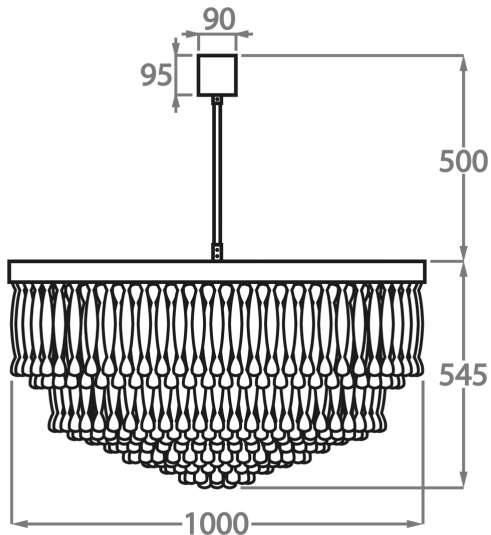

Murano Glass Colours

Clear Ribbon Glass

Clear & Smoke Ribbon Glass

Available Sizes

Size One

CL464-60,
Height: 52 cm (20.47")
Diameter: 60 cm (23.62")
6 x 40W E27
Max Watt and Lamps: 40W x 6
Net Weight: 55 kg / 121 lb

Size Two

CL464-80,
Height: 51 cm (20.08")
Diameter: 80 cm (31.5")
9 x 40W E27
Max Watt and Lamps: 40W x 9
Net Weight: 90 kg / 198 lb

Size Three

CL464-100,
Height: 54.5 cm (21.46")
Diameter: 100 cm (39.37")
12 x 40W E27
Max Watt and Lamps: 40W x 12
Net Weight: 140 kg / 309 lb

The dimensions of the central rod and ceiling rose are not included in the height measurements. The standard rod and ceiling rose height is 50cm (20") if not otherwise specified by customer.

Min. height with rod/chain is 15cm including ceiling rose.

Max. height with rod is 100-120cm. Longer lengths will be made in sections.