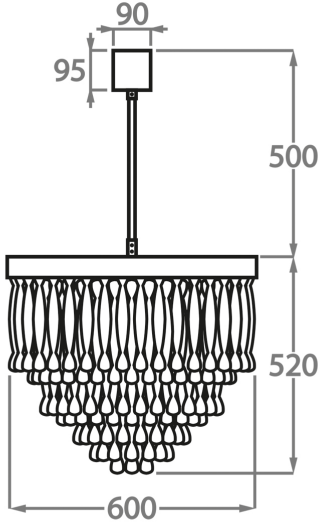

#### Murano Glass Finish

Clear Ribbon Glass

Clear & Smoke Ribbon Glass

**Available Sizes**

**Size One**

CL464-60,  
Height: 52 cm (20.47")  
Diameter: 60 cm (23.62")  
Bulbs: 6 x 40W E27  
Net Weight: 55 kg / 121 lb

**Size Two**

CL464-80,  
Height: 51 cm (20.08")  
Diameter: 80 cm (31.5")  
Bulbs: 9 x 40W E27  
Net Weight: 90 kg / 198 lb

**Size Three**

CL464-100,  
Height: 54.5 cm (21.46")  
Diameter: 100 cm (39.37")  
Bulbs: 12 x 40W E27  
Net Weight: 140 kg / 309 lb

The dimensions of the central rod and ceiling rose are not included in the height measurements. The standard rod and ceiling rose height is 50cm (20") if not otherwise specified by customer.

Min. height with rod/chain is 15cm including ceiling rose.

Max. height with rod is 100-120cm. Longer lengths will be made in sections.