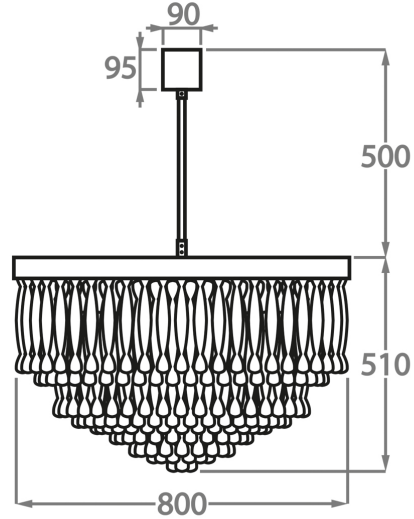

#### Murano Glass Finish

Clear Ribbon Glass

Clear & Smoke Ribbon Glass

**Available Sizes**

**Size One**

CL464-60,  
Height: 52 cm (20.47")  
Diameter: 60 cm (23.62")  
Bulbs: 6 x 40W E27  
Net Weight: 55 kg / 121 lb

**Size Two**

CL464-80,  
Height: 51 cm (20.08")  
Diameter: 80 cm (31.5")  
Bulbs: 9 x 40W E27  
Net Weight: 90 kg / 198 lb

**Size Three**

CL464-100,  
Height: 54.5 cm (21.46")  
Diameter: 100 cm (39.37")  
Bulbs: 12 x 40W E27  
Net Weight: 140 kg / 309 lb

The dimensions of the central rod and ceiling rose are not included in the height measurements. The standard rod and ceiling rose height is 50cm (20") if not otherwise specified by customer.

Min. height with rod/chain is 15cm including ceiling rose.

Max. height with rod is 100-120cm. Longer lengths will be made in sections.