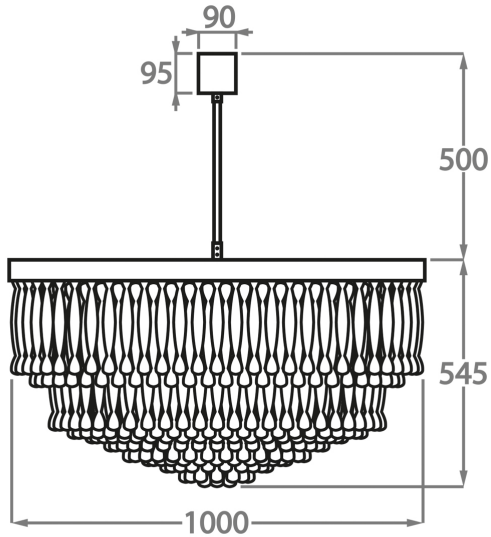

Murano Glass Finish

Clear Ribbon
Glass

Clear & Smoke
Ribbon Glass

Available Sizes

Size One

CL464-60,
Height: 52 cm (20.47")
Diameter: 60 cm (23.62")
Bulbs: 6 x 40W E27
Net Weight: 55 kg / 121 lb

Size Two

CL464-80,
Height: 51 cm (20.08")
Diameter: 80 cm (31.5")
Bulbs: 9 x 40W E27
Net Weight: 90 kg / 198 lb

Size Three

CL464-100,
Height: 54.5 cm (21.46")
Diameter: 100 cm (39.37")
Bulbs: 12 x 40W E27
Net Weight: 140 kg / 309 lb

The dimensions of the central rod and ceiling rose are not included in the height measurements. The standard rod and ceiling rose height is 50cm (20") if not otherwise specified by customer.

Min. height with rod/chain is 15cm including ceiling rose.

Max. height with rod is 100-120cm. Longer lengths will be made in sections.