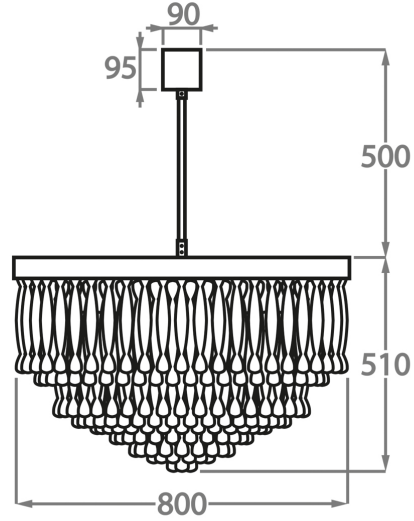

Murano Glass Finish

Clear Ribbon
Glass

Clear & Smoke
Ribbon Glass

Available Sizes

Size One

CL464-60,
Height: 52 cm (20.47")
Diameter: 60 cm (23.62")
Bulbs: 6 x 40W E27
Net Weight: 55 kg / 121 lb

Size Two

CL464-80,
Height: 51 cm (20.08")
Diameter: 80 cm (31.5")
Bulbs: 9 x 40W E27
Net Weight: 90 kg / 198 lb

Size Three

CL464-100,
Height: 54.5 cm (21.46")
Diameter: 100 cm (39.37")
Bulbs: 12 x 40W E27
Net Weight: 140 kg / 309 lb

The dimensions of the central rod and ceiling rose are not included in the height measurements. The standard rod and ceiling rose height is 50cm (20") if not otherwise specified by customer.

Min. height with rod/chain is 15cm including ceiling rose.

Max. height with rod is 100-120cm. Longer lengths will be made in sections.