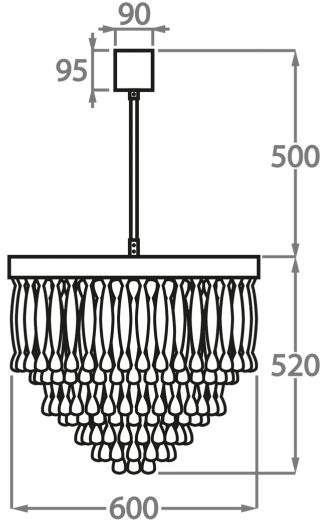

Murano Glass Finish

Clear Ribbon
Glass

Clear & Smoke
Ribbon Glass

Available Sizes

Size One

CL464-60,
Height: 52 cm (20.47")
Diameter: 60 cm (23.62")
Bulbs: 6 x 40W E27
Net Weight: 55 kg / 121 lb

Size Two

CL464-80,
Height: 51 cm (20.08")
Diameter: 80 cm (31.5")
Bulbs: 9 x 40W E27
Net Weight: 90 kg / 198 lb

Size Three

CL464-100,
Height: 54.5 cm (21.46")
Diameter: 100 cm (39.37")
Bulbs: 12 x 40W E27
Net Weight: 140 kg / 309 lb

The dimensions of the central rod and ceiling rose are not included in the height measurements. The standard rod and ceiling rose height is 50cm (20") if not otherwise specified by customer.

Min. height with rod/chain is 15cm including ceiling rose.

Max. height with rod is 100-120cm. Longer lengths will be made in sections.