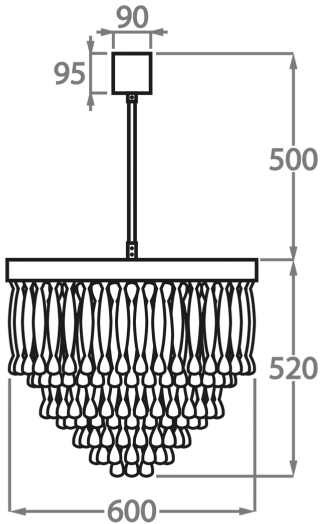

#### Murano Glass Finish

Clear Ribbon  
Glass

Clear & Smoke  
Ribbon Glass

Available Sizes

**Size One**

CL464-60,  
Height: 52 cm (20.47")  
Diameter: 60 cm (23.62")  
Bulbs: 6 x 40W E27  
Net Weight: 55 kg / 121 lb

**Size Two**

CL464-80,  
Height: 51 cm (20.08")  
Diameter: 80 cm (31.5")  
Bulbs: 9 x 40W E27  
Net Weight: 90 kg / 198 lb

**Size Three**

CL464-100,  
Height: 54.5 cm (21.46")  
Diameter: 100 cm (39.37")  
Bulbs: 12 x 40W E27  
Net Weight: 140 kg / 309 lb

The dimensions of the central rod and ceiling rose are not included in the height measurements. The standard rod and ceiling rose height is 50cm (20") if not otherwise specified by customer.

Min. height with rod/chain is 15cm including ceiling rose.

Max. height with rod is 100-120cm. Longer lengths will be made in sections.