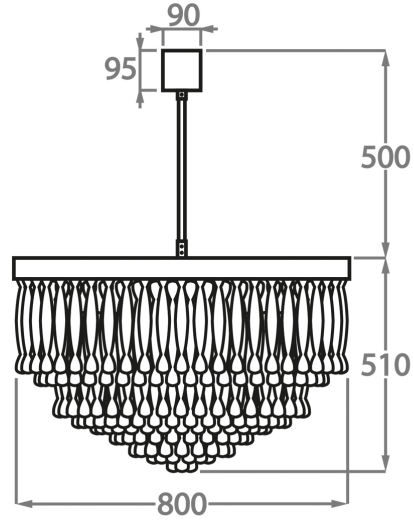

Murano Glass Finish

Clear Ribbon
Glass

Clear & Smoke
Ribbon Glass

Available Sizes

Size One

CL464-60,
Height: 52 cm (20.47")
Diameter: 60 cm (23.62")
6 x 40W E27
Max Watt and Lamps: 40W x 6
Net Weight: 55 kg / 121 lb

Size Two

CL464-80,
Height: 51 cm (20.08")
Diameter: 80 cm (31.5")
9 x 40W E27
Max Watt and Lamps: 40W x 9
Net Weight: 90 kg / 198 lb

Size Three

CL464-100,
Height: 54.5 cm (21.46")
Diameter: 100 cm (39.37")
12 x 40W E27
Max Watt and Lamps: 40W x 12
Net Weight: 140 kg / 309 lb

The dimensions of the central rod and ceiling rose are not included in the height measurements. The standard rod and ceiling rose height is 50cm (20") if not otherwise specified by customer.

Min. height with rod/chain is 15cm including ceiling rose.

Max. height with rod is 100-120cm. Longer lengths will be made in sections.