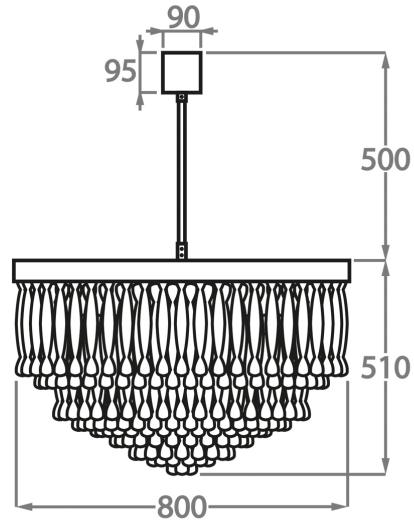

Murano Glass Finish

Clear Ribbon
Glass

Clear & Smoke
Ribbon Glass

Available Sizes

Size One

CL464-60,
Height: 52 cm (20.47")
Diameter: 60 cm (23.62")
Bulbs: 6 x 40W E27
Net Weight: 55 kg / 121 lb

Size Two

CL464-80,
Height: 51 cm (20.08")
Diameter: 80 cm (31.5")
Bulbs: 9 x 40W E27
Net Weight: 90 kg / 198 lb

Size Three

CL464-100,
Height: 54.5 cm (21.46")
Diameter: 100 cm (39.37")
Bulbs: 12 x 40W E27
Net Weight: 140 kg / 309 lb

The dimensions of the central rod and ceiling rose are not included in the height measurements. The standard rod and ceiling rose height is 50cm (20") if not otherwise specified by customer.

Min. height with rod/chain is 15cm including ceiling rose.

Max. height with rod is 100-120cm. Longer lengths will be made in sections.