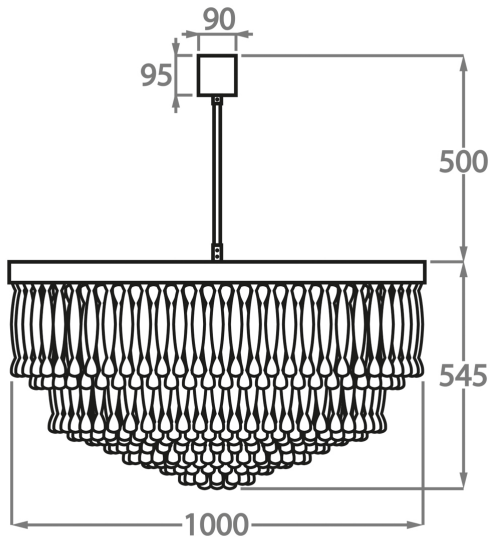

#### Murano Glass Finish

Clear Ribbon  
Glass

Clear & Smoke  
Ribbon Glass

Available Sizes

**Size One**

CL464-60,  
Height: 52 cm (20.47")  
Diameter: 60 cm (23.62")  
Bulbs: 6 x 40W E27  
Net Weight: 55 kg / 121 lb

**Size Two**

CL464-80,  
Height: 51 cm (20.08")  
Diameter: 80 cm (31.5")  
Bulbs: 9 x 40W E27  
Net Weight: 90 kg / 198 lb

**Size Three**

CL464-100,  
Height: 54.5 cm (21.46")  
Diameter: 100 cm (39.37")  
Bulbs: 12 x 40W E27  
Net Weight: 140 kg / 309 lb

The dimensions of the central rod and ceiling rose are not included in the height measurements. The standard rod and ceiling rose height is 50cm (20") if not otherwise specified by customer.

Min. height with rod/chain is 15cm including ceiling rose.

Max. height with rod is 100-120cm. Longer lengths will be made in sections.