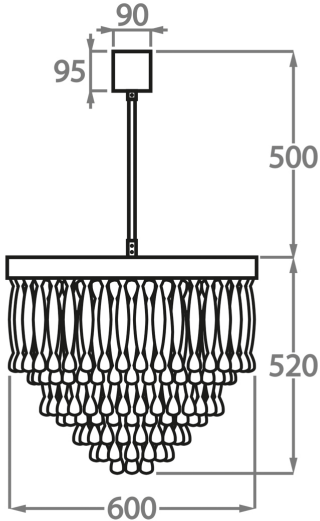

Murano Glass Finish

Clear Ribbon
Glass

Clear & Smoke
Ribbon Glass

Available Sizes

Size One

CL464-60,
Height: 52 cm (20.47")
Diameter: 60 cm (23.62")
6 x 40W E27
Max Watt and Lamps: 40W x 6
Net Weight: 55 kg / 121 lb

Size Two

CL464-80,
Height: 51 cm (20.08")
Diameter: 80 cm (31.5")
9 x 40W E27
Max Watt and Lamps: 40W x 9
Net Weight: 90 kg / 198 lb

Size Three

CL464-100,
Height: 54.5 cm (21.46")
Diameter: 100 cm (39.37")
12 x 40W E27
Max Watt and Lamps: 40W x 12
Net Weight: 140 kg / 309 lb

The dimensions of the central rod and ceiling rose are not included in the height measurements. The standard rod and ceiling rose height is 50cm (20") if not otherwise specified by customer.

Min. height with rod/chain is 15cm including ceiling rose.

Max. height with rod is 100-120cm. Longer lengths will be made in sections.