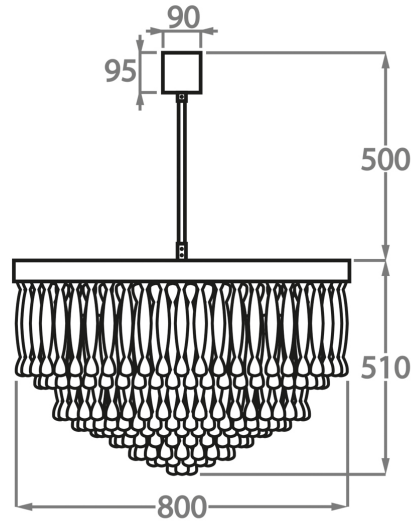

#### Murano Glass Finish

Clear Ribbon  
Glass

Clear & Smoke  
Ribbon Glass

Available Sizes

**Size One**

CL464-60,  
Height: 52 cm (20.47")  
Diameter: 60 cm (23.62")  
Bulbs: 6 x 40W E27  
Net Weight: 55 kg / 121 lb

**Size Two**

CL464-80,  
Height: 51 cm (20.08")  
Diameter: 80 cm (31.5")  
Bulbs: 9 x 40W E27  
Net Weight: 90 kg / 198 lb

**Size Three**

CL464-100,  
Height: 54.5 cm (21.46")  
Diameter: 100 cm (39.37")  
Bulbs: 12 x 40W E27  
Net Weight: 140 kg / 309 lb

The dimensions of the central rod and ceiling rose are not included in the height measurements. The standard rod and ceiling rose height is 50cm (20") if not otherwise specified by customer.

Min. height with rod/chain is 15cm including ceiling rose.

Max. height with rod is 100-120cm. Longer lengths will be made in sections.