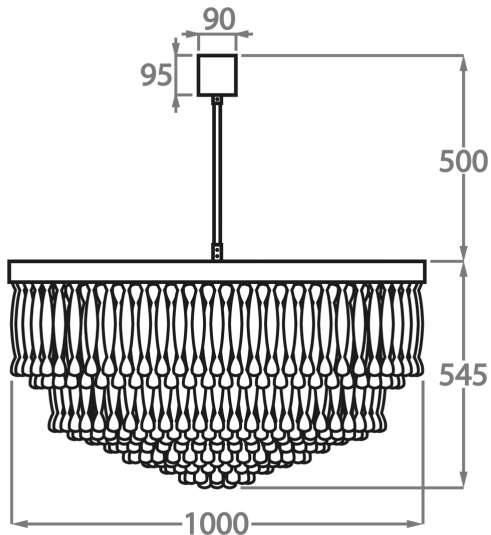

Murano Glass Finish

Clear Ribbon
Glass

Clear & Smoke
Ribbon Glass

Available Sizes

Size One

CL464-60,
Height: 52 cm (20.47")
Diameter: 60 cm (23.62")
6 x 40W E27
Max Watt and Lamps: 40W x 6
Net Weight: 55 kg / 121 lb

Size Two

CL464-80,
Height: 51 cm (20.08")
Diameter: 80 cm (31.5")
9 x 40W E27
Max Watt and Lamps: 40W x 9
Net Weight: 90 kg / 198 lb

Size Three

CL464-100,
Height: 54.5 cm (21.46")
Diameter: 100 cm (39.37")
12 x 40W E27
Max Watt and Lamps: 40W x 12
Net Weight: 140 kg / 309 lb

The dimensions of the central rod and ceiling rose are not included in the height measurements. The standard rod and ceiling rose height is 50cm (20") if not otherwise specified by customer.

Min. height with rod/chain is 15cm including ceiling rose.

Max. height with rod is 100-120cm. Longer lengths will be made in sections.