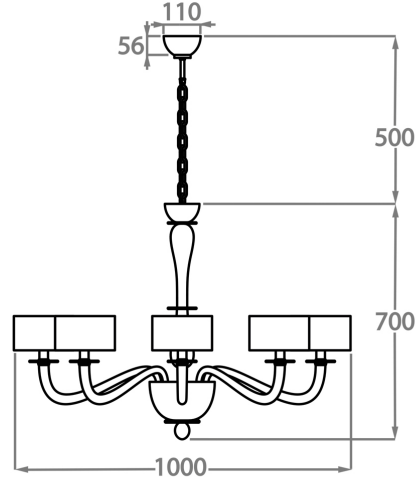

Murano Glass Finish

Clear Venetian Glass

Grey Venetian Glass

Smoke Venetian Glass

Available Sizes

6 Light

CL509-6,

Height: 60 cm (23.62")

Diameter: 80 cm (31.5")

Bulbs: 6 x 42W E14 Golf Ball Bulbs/Lamps only

Net Weight: 6 kg / 13 lb

8 Light

CL509-8,

Height: 70 cm (27.56")

Diameter: 100 cm (39.37")

Bulbs: 8 x 42W E14 Golf Ball Bulbs/Lamps only

Net Weight: 6 kg / 11 lb

12 Light

CL509-12,

Height: 85 cm (33.46")

Diameter: 130 cm (51.18")

Bulbs: 12 x 42W E14 Golf Ball Bulbs/Lamps only

Net Weight: 7 kg / 15 lb

8+4 Light

CL509-8+4,

Height: 90 cm (35.43")

Diameter: 100 cm (39.37")

Bulbs: 12 x 42W E14 Golf Ball Bulbs/Lamps only

Net Weight: 13 kg / 29 lb

The dimensions of the central rod/chain and ceiling rose are not included in the height measurements.
Standard rod/chain and ceiling rose is 50cm if not otherwise specified by customer.