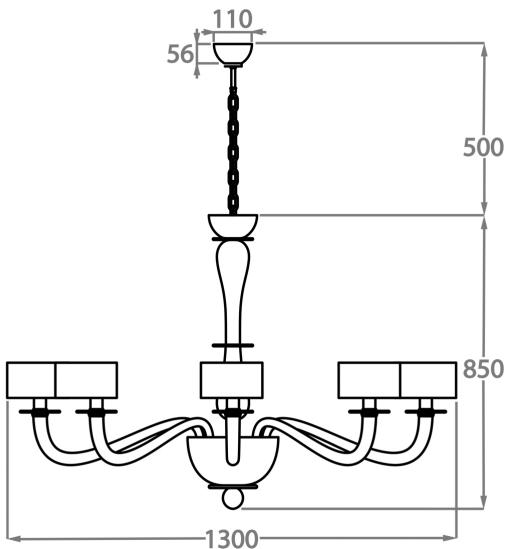

6 x 42W E14 Golf Ball Bulbs/Lamps only

Max Watt and Lamps: 42W x 6

Net Weight: 6 kg / 13 lb

**8 Light**

CL509-8,

Height: 70 cm (27.56")

Diameter: 100 cm (39.37")

8 x 42W E14 Golf Ball Bulbs/Lamps only

Max Watt and Lamps: 42W x 8

Net Weight: 6 kg / 11 lb

**12 Light**

CL509-12,

Height: 85 cm (33.46")

Diameter: 130 cm (51.18")

12 x 42W E14 Golf Ball Bulbs/Lamps only

Max Watt and Lamps: 42W x 12

Net Weight: 7 kg / 15 lb

**8+4 Light**

CL509-8+4,

Height: 90 cm (35.43")

Diameter: 100 cm (39.37")

12 x 42W E14 Golf Ball Bulbs/Lamps only

Max Watt and Lamps: 42W x 12

Net Weight: 13 kg / 29 lb

The dimensions of the central rod/chain and ceiling rose are not included in the height measurements.  
Standard rod/chain and ceiling rose is 50cm if not otherwise specified by customer.

PLEASE NOTE - with the clear and gold glass finish, the disks, finial and central bowl are finished in 24ct gold, with all other components in clear glass.