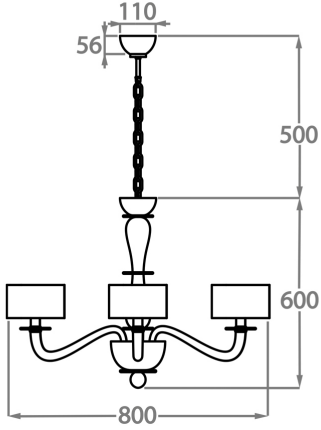

Murano Glass Finish

Clear Venetian Glass

Grey Venetian Glass

Smoke Venetian Glass

Available Sizes

6 Light

CL509-6,

Height: 60 cm (23.62")

Diameter: 80 cm (31.5")

Bulbs: 6 x 42W E14 Golf Ball Bulbs/Lamps only

Net Weight: 6 kg / 13 lb

8 Light

CL509-8,

Height: 70 cm (27.56")

Diameter: 100 cm (39.37")

Bulbs: 8 x 42W E14 Golf Ball Bulbs/Lamps only

Net Weight: 6 kg / 11 lb

12 Light

CL509-12,

Height: 85 cm (33.46")

Diameter: 130 cm (51.18")

Bulbs: 12 x 42W E14 Golf Ball Bulbs/Lamps only

Net Weight: 7 kg / 15 lb

8+4 Light

CL509-8+4,

Height: 90 cm (35.43")

Diameter: 100 cm (39.37")

Bulbs: 12 x 42W E14 Golf Ball Bulbs/Lamps only

Net Weight: 13 kg / 29 lb

The dimensions of the central rod/chain and ceiling rose are not included in the height measurements.
Standard rod/chain and ceiling rose is 50cm if not otherwise specified by customer.