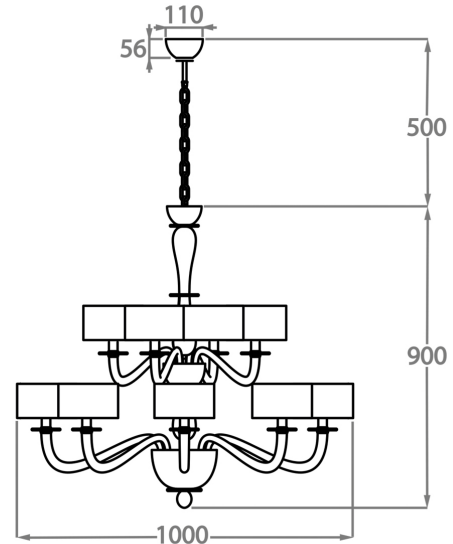

Murano Glass Finish

Clear Venetian Glass

Grey Venetian Glass

Smoke Venetian Glass

Available Sizes

6 Light

CL509-6,

Height: 60 cm (23.62")

Diameter: 80 cm (31.5")

Bulbs: 6 x 42W E14 Golf Ball Bulbs/Lamps only

Net Weight: 6 kg / 13 lb

8 Light

CL509-8,

Height: 70 cm (27.56")

Diameter: 100 cm (39.37")

Bulbs: 8 x 42W E14 Golf Ball Bulbs/Lamps only

Net Weight: 6 kg / 11 lb

12 Light

CL509-12,

Height: 85 cm (33.46")

Diameter: 130 cm (51.18")

Bulbs: 12 x 42W E14 Golf Ball Bulbs/Lamps only

Net Weight: 7 kg / 15 lb

8+4 Light

CL509-8+4,

Height: 90 cm (35.43")

Diameter: 100 cm (39.37")

Bulbs: 12 x 42W E14 Golf Ball Bulbs/Lamps only

Net Weight: 13 kg / 29 lb

The dimensions of the central rod/chain and ceiling rose are not included in the height measurements.
Standard rod/chain and ceiling rose is 50cm if not otherwise specified by customer.