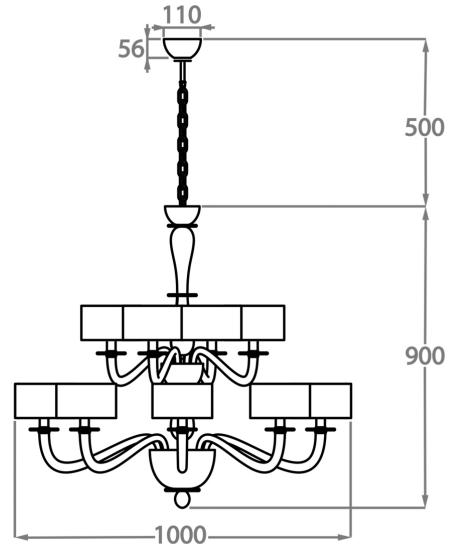

Murano Glass Finish

Clear Venetian Glass

Grey Venetian Glass

Smoke Venetian Glass

Available Sizes

6 Light

CL509-6,

Height: 60 cm (23.62")

Diameter: 80 cm (31.5")

Bulbs: 6 x 42W E14 Golf Ball Bulbs/Lamps only

Net Weight: 6 kg / 13 lb

8 Light

CL509-8,

Height: 70 cm (27.56")

Diameter: 100 cm (39.37")

Bulbs: 8 x 42W E14 Golf Ball Bulbs/Lamps only

Net Weight: 6 kg / 11 lb

12 Light

CL509-12,

Height: 85 cm (33.46")

Diameter: 130 cm (51.18")

Bulbs: 12 x 42W E14 Golf Ball Bulbs/Lamps only

Net Weight: 7 kg / 15 lb

8+4 Light

CL509-8+4,

Height: 90 cm (35.43")

Diameter: 100 cm (39.37")

Bulbs: 12 x 42W E14 Golf Ball Bulbs/Lamps only

Net Weight: 13 kg / 29 lb

The dimensions of the central rod/chain and ceiling rose are not included in the height measurements.
Standard rod/chain and ceiling rose is 50cm if not otherwise specified by customer.