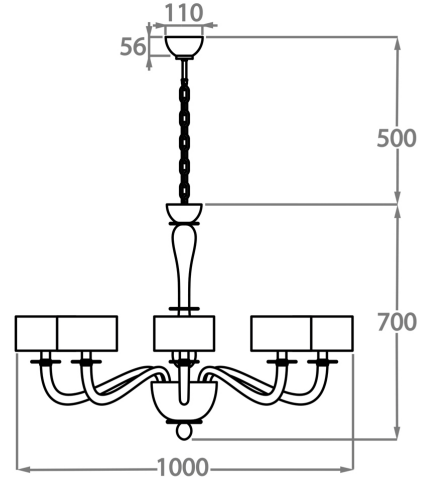

#### Murano Glass Finish

Smooth

Ribbed

**Available Sizes**

**6 Light**

CL509-6,

Height: 60 cm (23.62")

Diameter: 80 cm (31.5")

6 x 42W E14 Golf Ball Bulbs/Lamps only

Max Watt and Lamps: 42W x 6

Net Weight: 6 kg / 13 lb

**8 Light**

CL509-8,

Height: 70 cm (27.56")

Diameter: 100 cm (39.37")

8 x 42W E14 Golf Ball Bulbs/Lamps only

Max Watt and Lamps: 42W x 8

Net Weight: 6 kg / 11 lb

**12 Light**

CL509-12,

Height: 85 cm (33.46")

Diameter: 130 cm (51.18")

12 x 42W E14 Golf Ball Bulbs/Lamps only

Max Watt and Lamps: 42W x 12

The dimensions of the central rod/chain and ceiling rose are not included in the height measurements.  
Standard rod/chain and ceiling rose is 50cm if not otherwise specified by customer.

PLEASE NOTE - with the clear and gold glass finish, the disks, finial and central bowl are finished in 24ct gold, with all other components in clear glass.