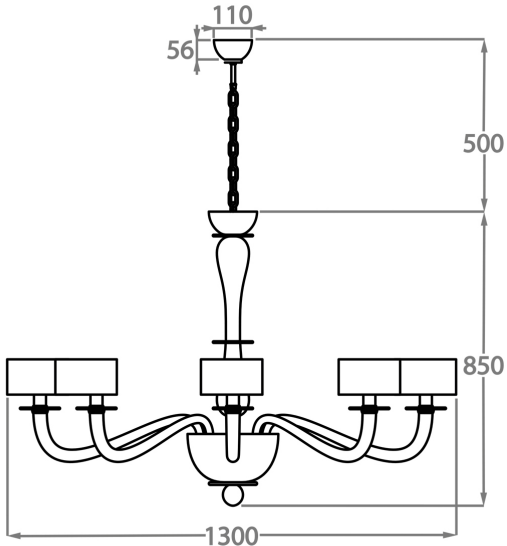

Murano Glass Finish

Clear Venetian Glass

Grey Venetian Glass

Smoke Venetian Glass

Available Sizes

6 Light

CL509-6,

Height: 60 cm (23.62")

Diameter: 80 cm (31.5")

Bulbs: 6 x 42W E14 Golf Ball Bulbs/Lamps only

Net Weight: 6 kg / 13 lb

8 Light

CL509-8,

Height: 70 cm (27.56")

Diameter: 100 cm (39.37")

Bulbs: 8 x 42W E14 Golf Ball Bulbs/Lamps only

Net Weight: 6 kg / 11 lb

12 Light

CL509-12,

Height: 85 cm (33.46")

Diameter: 130 cm (51.18")

Bulbs: 12 x 42W E14 Golf Ball Bulbs/Lamps only

Net Weight: 7 kg / 15 lb

8+4 Light

CL509-8+4,

Height: 90 cm (35.43")

Diameter: 100 cm (39.37")

Bulbs: 12 x 42W E14 Golf Ball Bulbs/Lamps only

Net Weight: 13 kg / 29 lb

The dimensions of the central rod/chain and ceiling rose are not included in the height measurements.
Standard rod/chain and ceiling rose is 50cm if not otherwise specified by customer.