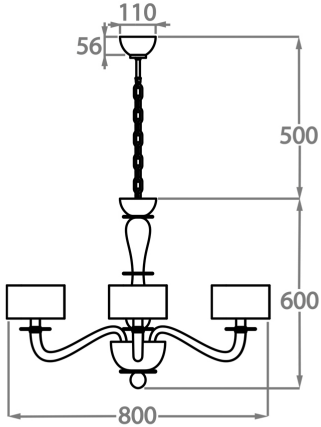

#### Murano Glass Finish

Smooth

Ribbed

**Available Sizes**

**6 Light**

CL509-6,

Height: 60 cm (23.62")

Diameter: 80 cm (31.5")

6 x 42W E14 Golf Ball Bulbs/Lamps only

Max Watt and Lamps: 42W x 6

Net Weight: 6 kg / 13 lb

**8 Light**

CL509-8,

Height: 70 cm (27.56")

Diameter: 100 cm (39.37")

8 x 42W E14 Golf Ball Bulbs/Lamps only

Max Watt and Lamps: 42W x 8

Net Weight: 6 kg / 11 lb

**12 Light**

CL509-12,

Height: 85 cm (33.46")

Diameter: 130 cm (51.18")

12 x 42W E14 Golf Ball Bulbs/Lamps only

Max Watt and Lamps: 42W x 12

The dimensions of the central rod/chain and ceiling rose are not included in the height measurements.  
Standard rod/chain and ceiling rose is 50cm if not otherwise specified by customer.

PLEASE NOTE - with the clear and gold glass finish, the disks, finial and central bowl are finished in 24ct gold, with all other components in clear glass.