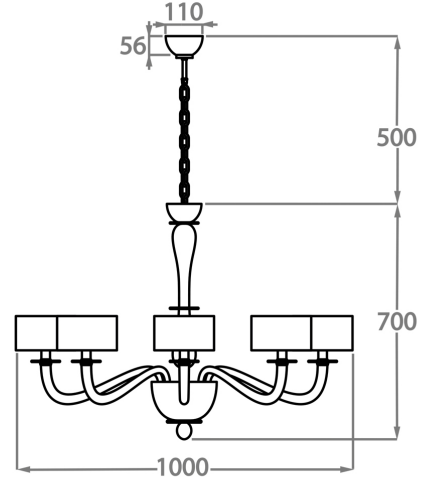

Murano Glass Finish

Clear Venetian Glass

Grey Venetian Glass

Smoke Venetian Glass

Available Sizes

6 Light

CL509-6,

Height: 60 cm (23.62")

Diameter: 80 cm (31.5")

Bulbs: 6 x 42W E14 Golf Ball Bulbs/Lamps only

Net Weight: 6 kg / 13 lb

8 Light

CL509-8,

Height: 70 cm (27.56")

Diameter: 100 cm (39.37")

Bulbs: 8 x 42W E14 Golf Ball Bulbs/Lamps only

Net Weight: 6 kg / 11 lb

12 Light

CL509-12,

Height: 85 cm (33.46")

Diameter: 130 cm (51.18")

Bulbs: 12 x 42W E14 Golf Ball Bulbs/Lamps only

Net Weight: 7 kg / 15 lb

8+4 Light

CL509-8+4,

Height: 90 cm (35.43")

Diameter: 100 cm (39.37")

Bulbs: 12 x 42W E14 Golf Ball Bulbs/Lamps only

Net Weight: 13 kg / 29 lb

The dimensions of the central rod/chain and ceiling rose are not included in the height measurements.
Standard rod/chain and ceiling rose is 50cm if not otherwise specified by customer.