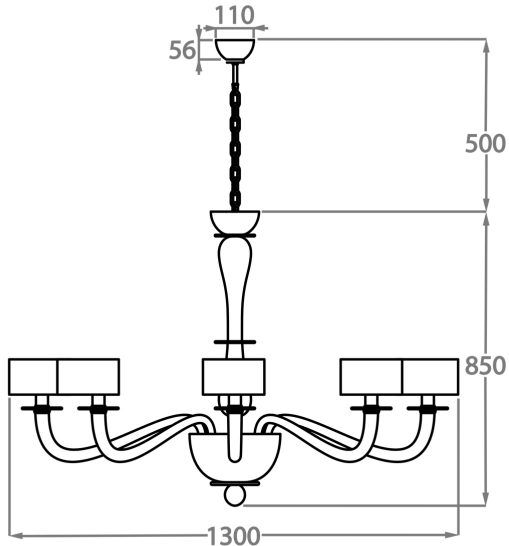

Murano Glass Finish

Clear Venetian Glass

Grey Venetian Glass

Smoke Venetian Glass

Available Sizes

6 Light

CL509-6,

Height: 60 cm (23.62")

Diameter: 80 cm (31.5")

Bulbs: 6 x 42W E14 Golf Ball Bulbs/Lamps only

Net Weight: 6 kg / 13 lb

8 Light

CL509-8,

Height: 70 cm (27.56")

Diameter: 100 cm (39.37")

Bulbs: 8 x 42W E14 Golf Ball Bulbs/Lamps only

Net Weight: 6 kg / 11 lb

12 Light

CL509-12,

Height: 85 cm (33.46")

Diameter: 130 cm (51.18")

Bulbs: 12 x 42W E14 Golf Ball Bulbs/Lamps only

Net Weight: 7 kg / 15 lb

8+4 Light

CL509-8+4,

Height: 90 cm (35.43")

Diameter: 100 cm (39.37")

Bulbs: 12 x 42W E14 Golf Ball Bulbs/Lamps only

Net Weight: 13 kg / 29 lb

The dimensions of the central rod/chain and ceiling rose are not included in the height measurements.
Standard rod/chain and ceiling rose is 50cm if not otherwise specified by customer.