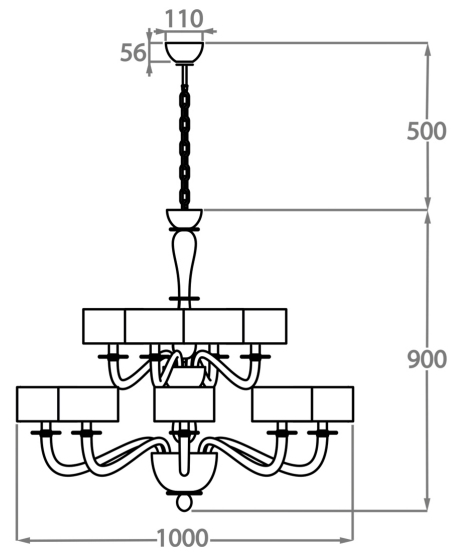

#### Murano Glass Finish

Smooth

Ribbed

**Available Sizes**

**6 Light**

CL509-6,

Height: 60 cm (23.62")

Diameter: 80 cm (31.5")

Max Watt and Lamps: 42W x 8

Net Weight: 6 kg / 11 lb

**12 Light**

CL509-12,

Height: 85 cm (33.46")

Diameter: 130 cm (51.18")

12 x 42W E14 Golf Ball Bulbs/Lamps only

Max Watt and Lamps: 42W x 12

Net Weight: 7 kg / 15 lb

**8+4 Light**

CL509-8+4,

Height: 90 cm (35.43")

Diameter: 100 cm (39.37")

12 x 42W E14 Golf Ball Bulbs/Lamps only

Max Watt and Lamps: 42W x 12

Net Weight: 13 kg / 29 lb

The dimensions of the central rod/chain and ceiling rose are not included in the height measurements.  
Standard rod/chain and ceiling rose is 50cm if not otherwise specified by customer.

PLEASE NOTE - with the clear and gold glass finish, the disks, finial and central bowl are finished in 24ct gold, with all other components in clear glass.