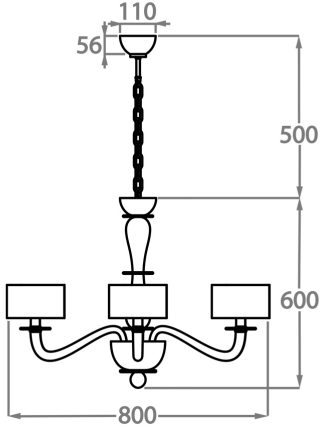

Murano Glass Finish

Clear Venetian Glass

Grey Venetian Glass

Smoke Venetian Glass

Available Sizes

6 Light

CL509-6,

Height: 60 cm (23.62")

Diameter: 80 cm (31.5")

Bulbs: 6 x 42W E14 Golf Ball Bulbs/Lamps only

Net Weight: 6 kg / 13 lb

8 Light

CL509-8,

Height: 70 cm (27.56")

Diameter: 100 cm (39.37")

Bulbs: 8 x 42W E14 Golf Ball Bulbs/Lamps only

Net Weight: 6 kg / 11 lb

12 Light

CL509-12,

Height: 85 cm (33.46")

Diameter: 130 cm (51.18")

Bulbs: 12 x 42W E14 Golf Ball Bulbs/Lamps only

Net Weight: 7 kg / 15 lb

8+4 Light

CL509-8+4,

Height: 90 cm (35.43")

Diameter: 100 cm (39.37")

Bulbs: 12 x 42W E14 Golf Ball Bulbs/Lamps only

Net Weight: 13 kg / 29 lb

The dimensions of the central rod/chain and ceiling rose are not included in the height measurements.
Standard rod/chain and ceiling rose is 50cm if not otherwise specified by customer.