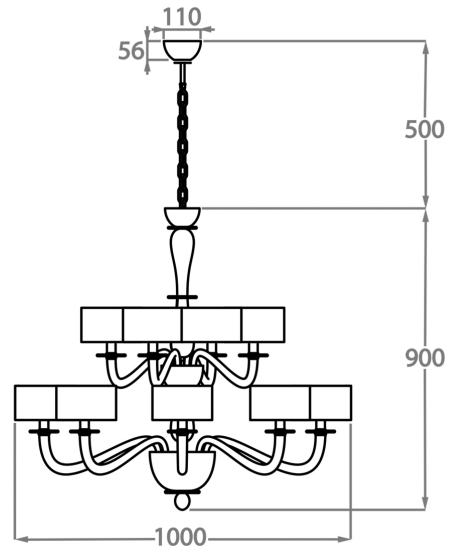

Clear Venetian Glass

Grey Venetian Glass

Smoke Venetian Glass

Available Sizes

6 Light

CL509-6,

Height: 60 cm (23.62")

Diameter: 80 cm (31.5")

Bulbs: 6 x 42W E14 Golf Ball Bulbs/Lamps only

Net Weight: 5 kg / 11 lb

8 Light

CL509-8,

Height: 70 cm (27.56")

Diameter: 100 cm (39.37")

Bulbs: 8 x 42W E14 Golf Ball Bulbs/Lamps only

Net Weight: 6 kg / 13 lb

12 Light

CL509-12,

Height: 85 cm (33.46")

Diameter: 130 cm (51.18")

Bulbs: 12 x 42W E14 Golf Ball Bulbs/Lamps only

Net Weight: 7 kg / 15 lb

8+4 Light

CL509-8+4,

Height: 90 cm (35.43")

Diameter: 100 cm (39.37")

Bulbs: 12 x 42W E14 Golf Ball Bulbs/Lamps only

Net Weight: 13 kg / 29 lb

The dimensions of the central rod/chain and ceiling rose are not included in the height measurements.
Standard rod/chain and ceiling rose is 50cm if not otherwise specified by customer.