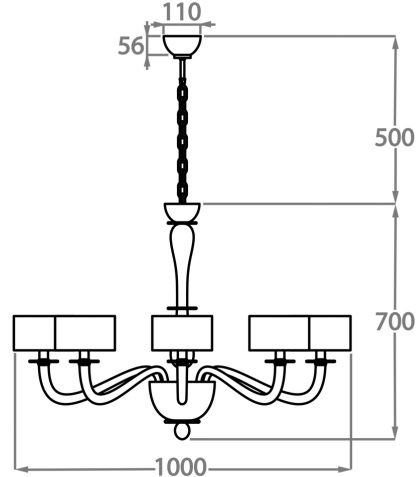

Clear Venetian Glass

Grey Venetian Glass

Smoke Venetian Glass

Available Sizes

6 Light

CL509-6,

Height: 60 cm (23.62")

Diameter: 80 cm (31.5")

Bulbs: 6 x 42W E14 Golf Ball Bulbs/Lamps only

Net Weight: 5 kg / 11 lb

8 Light

CL509-8,

Height: 70 cm (27.56")

Diameter: 100 cm (39.37")

Bulbs: 8 x 42W E14 Golf Ball Bulbs/Lamps only

Net Weight: 6 kg / 13 lb

12 Light

CL509-12,

Height: 85 cm (33.46")

Diameter: 130 cm (51.18")

Bulbs: 12 x 42W E14 Golf Ball Bulbs/Lamps only

Net Weight: 7 kg / 15 lb

8+4 Light

CL509-8+4,

Height: 90 cm (35.43")

Diameter: 100 cm (39.37")

Bulbs: 12 x 42W E14 Golf Ball Bulbs/Lamps only

Net Weight: 13 kg / 29 lb

The dimensions of the central rod/chain and ceiling rose are not included in the height measurements.
Standard rod/chain and ceiling rose is 50cm if not otherwise specified by customer.