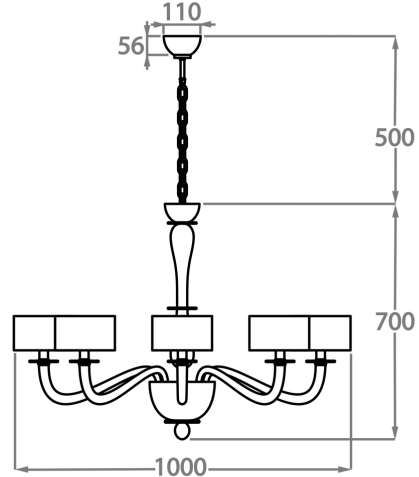

Murano Glass Finish

Clear Venetian Glass

Grey Venetian Glass

Smoke Venetian Glass

Available Sizes

6 Light

CL509-6,

Height: 60 cm (23.62")

Diameter: 80 cm (31.5")

Bulbs: 6 x 42W E14 Golf Ball Bulbs/Lamps only

Net Weight: 5 kg / 11 lb

8 Light

CL509-8,

Height: 70 cm (27.56")

Diameter: 100 cm (39.37")

Bulbs: 8 x 42W E14 Golf Ball Bulbs/Lamps only

Net Weight: 6 kg / 13 lb

12 Light

CL509-12,

Height: 85 cm (33.46")

Diameter: 130 cm (51.18")

Bulbs: 12 x 42W E14 Golf Ball Bulbs/Lamps only

Net Weight: 7 kg / 15 lb

8+4 Light

CL509-8+4,

Height: 90 cm (35.43")

Diameter: 100 cm (39.37")

Bulbs: 12 x 42W E14 Golf Ball Bulbs/Lamps only

Net Weight: 13 kg / 29 lb

The dimensions of the central rod/chain and ceiling rose are not included in the height measurements.
Standard rod/chain and ceiling rose is 50cm if not otherwise specified by customer.