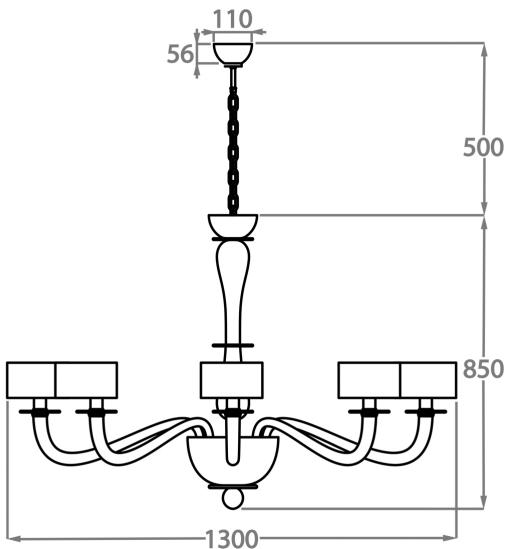

Height: 60 cm (23.62")

Diameter: 80 cm (31.5")

6 x 42W E14 Golf Ball Bulbs/Lamps only

Max Watt and Lamps: 42W x 6

Net Weight: 5 kg / 11 lb

8 Light

CL509-8,

Height: 70 cm (27.56")

Diameter: 100 cm (39.37")

8 x 42W E14 Golf Ball Bulbs/Lamps only

Max Watt and Lamps: 42W x 8

Net Weight: 6 kg / 13 lb

12 Light

CL509-12,

Height: 85 cm (33.46")

Diameter: 130 cm (51.18")

12 x 42W E14 Golf Ball Bulbs/Lamps only

Max Watt and Lamps: 42W x 12

Net Weight: 7 kg / 15 lb

8+4 Light

CL509-8+4,

Height: 90 cm (35.43")

Diameter: 100 cm (39.37")

12 x 42W E14 Golf Ball Bulbs/Lamps only

Max Watt and Lamps: 42W x 12

Net Weight: 13 kg / 29 lb

The dimensions of the central rod/chain and ceiling rose are not included in the height measurements.
Standard rod/chain and ceiling rose is 50cm if not otherwise specified by customer.