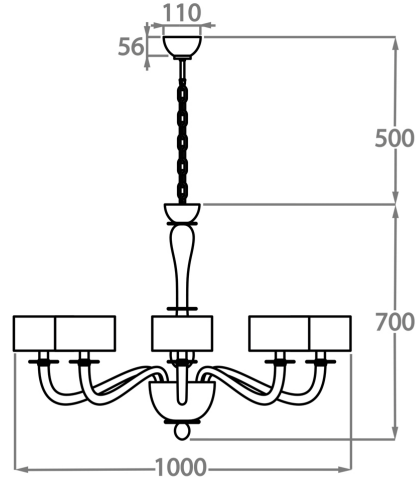

Height: 60 cm (23.62")

Diameter: 80 cm (31.5")

6 x 42W E14 Golf Ball Bulbs/Lamps only

Max Watt and Lamps: 42W x 6

Net Weight: 5 kg / 11 lb

8 Light

CL509-8,

Height: 70 cm (27.56")

Diameter: 100 cm (39.37")

8 x 42W E14 Golf Ball Bulbs/Lamps only

Max Watt and Lamps: 42W x 8

Net Weight: 6 kg / 13 lb

12 Light

CL509-12,

Height: 85 cm (33.46")

Diameter: 130 cm (51.18")

12 x 42W E14 Golf Ball Bulbs/Lamps only

Max Watt and Lamps: 42W x 12

Net Weight: 7 kg / 15 lb

8+4 Light

CL509-8+4,

Height: 90 cm (35.43")

Diameter: 100 cm (39.37")

12 x 42W E14 Golf Ball Bulbs/Lamps only

Max Watt and Lamps: 42W x 12

Net Weight: 13 kg / 29 lb

The dimensions of the central rod/chain and ceiling rose are not included in the height measurements.
Standard rod/chain and ceiling rose is 50cm if not otherwise specified by customer.