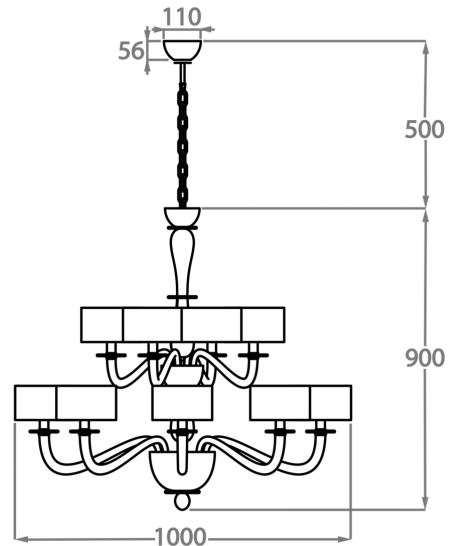

#### Murano Glass Finish

Clear Venetian Glass

Grey Venetian Glass

Smoke Venetian Glass

**Available Sizes**

**6 Light**

CL509-6,

Height: 60 cm (23.62")

Diameter: 80 cm (31.5")

Bulbs: 6 x 42W E14 Golf Ball Bulbs/Lamps only

Net Weight: 5 kg / 11 lb

**8 Light**

CL509-8,

Height: 70 cm (27.56")

Diameter: 100 cm (39.37")

Bulbs: 8 x 42W E14 Golf Ball Bulbs/Lamps only

Net Weight: 6 kg / 13 lb

**12 Light**

CL509-12,

Height: 85 cm (33.46")

Diameter: 130 cm (51.18")

Bulbs: 12 x 42W E14 Golf Ball Bulbs/Lamps only

Net Weight: 7 kg / 15 lb

**8+4 Light**

CL509-8+4,

Height: 90 cm (35.43")

Diameter: 100 cm (39.37")

Bulbs: 12 x 42W E14 Golf Ball Bulbs/Lamps only

Net Weight: 13 kg / 29 lb

The dimensions of the central rod/chain and ceiling rose are not included in the height measurements.  
Standard rod/chain and ceiling rose is 50cm if not otherwise specified by customer.