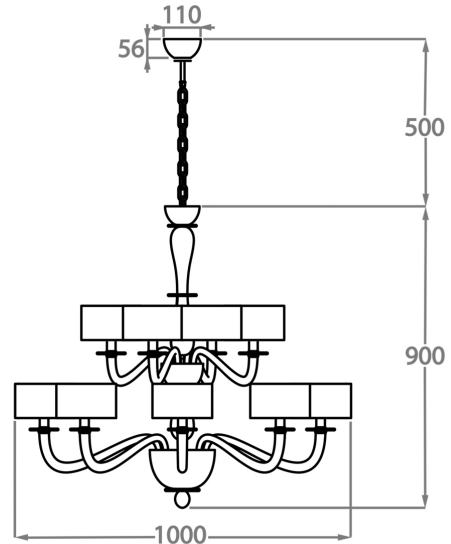

#### Murano Glass Finish

Clear Venetian Glass

Grey Venetian Glass

Smoke Venetian Glass

**Available Sizes**

**6 Light**

CL509-6,

Height: 60 cm (23.62")

Diameter: 80 cm (31.5")

Bulbs: 6 x 42W E14 Golf Ball Bulbs/Lamps only

Net Weight: 5 kg / 11 lb

**8 Light**

CL509-8,

Height: 70 cm (27.56")

Diameter: 100 cm (39.37")

Bulbs: 8 x 42W E14 Golf Ball Bulbs/Lamps only

Net Weight: 6 kg / 13 lb

**12 Light**

CL509-12,

Height: 85 cm (33.46")

Diameter: 130 cm (51.18")

Bulbs: 12 x 42W E14 Golf Ball Bulbs/Lamps only

Net Weight: 7 kg / 15 lb

**8+4 Light**

CL509-8+4,

Height: 90 cm (35.43")

Diameter: 100 cm (39.37")

Bulbs: 12 x 42W E14 Golf Ball Bulbs/Lamps only

Net Weight: 13 kg / 29 lb

The dimensions of the central rod/chain and ceiling rose are not included in the height measurements.  
Standard rod/chain and ceiling rose is 50cm if not otherwise specified by customer.