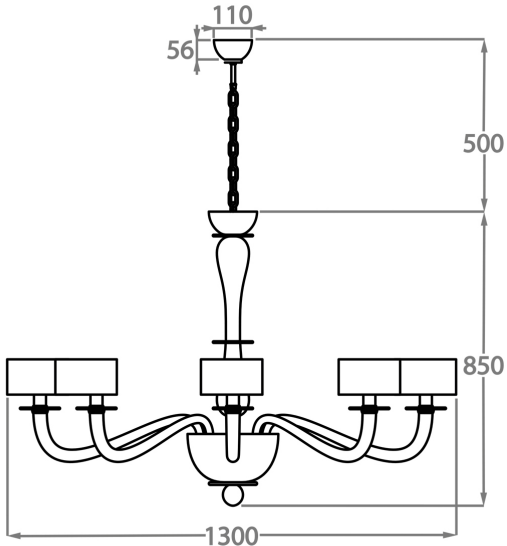

#### Murano Glass Finish

Clear Venetian Glass

Grey Venetian Glass

Smoke Venetian Glass

**Available Sizes**

**6 Light**

CL509-6,

Height: 60 cm (23.62")

Diameter: 80 cm (31.5")

Bulbs: 6 x 42W E14 Golf Ball Bulbs/Lamps only

Net Weight: 5 kg / 11 lb

**8 Light**

CL509-8,

Height: 70 cm (27.56")

Diameter: 100 cm (39.37")

Bulbs: 8 x 42W E14 Golf Ball Bulbs/Lamps only

Net Weight: 6 kg / 13 lb

**12 Light**

CL509-12,

Height: 85 cm (33.46")

Diameter: 130 cm (51.18")

Bulbs: 12 x 42W E14 Golf Ball Bulbs/Lamps only

Net Weight: 7 kg / 15 lb

**8+4 Light**

CL509-8+4,

Height: 90 cm (35.43")

Diameter: 100 cm (39.37")

Bulbs: 12 x 42W E14 Golf Ball Bulbs/Lamps only

Net Weight: 13 kg / 29 lb

The dimensions of the central rod/chain and ceiling rose are not included in the height measurements.  
Standard rod/chain and ceiling rose is 50cm if not otherwise specified by customer.