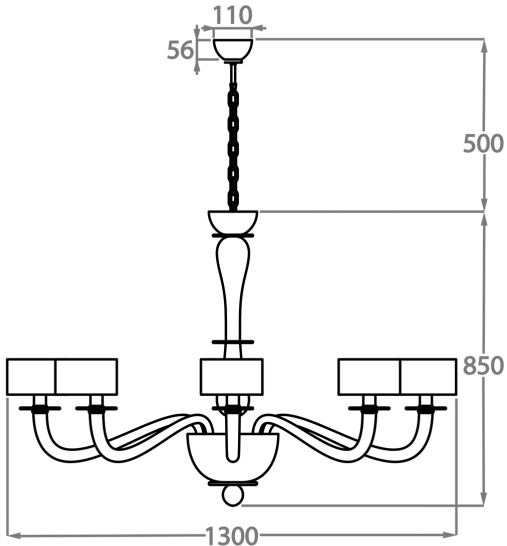

Murano Glass Finish

Clear Venetian Glass

Grey Venetian Glass

Smoke Venetian Glass

Available Sizes

6 Light

CL509-6,

Height: 60 cm (23.62")

Diameter: 80 cm (31.5")

Bulbs: 6 x 42W E14 Golf Ball Bulbs/Lamps only

Net Weight: 5 kg / 11 lb

8 Light

CL509-8,

Height: 70 cm (27.56")

Diameter: 100 cm (39.37")

Bulbs: 8 x 42W E14 Golf Ball Bulbs/Lamps only

Net Weight: 6 kg / 13 lb

12 Light

CL509-12,

Height: 85 cm (33.46")

Diameter: 130 cm (51.18")

Bulbs: 12 x 42W E14 Golf Ball Bulbs/Lamps only

Net Weight: 7 kg / 15 lb

8+4 Light

CL509-8+4,

Height: 90 cm (35.43")

Diameter: 100 cm (39.37")

Bulbs: 12 x 42W E14 Golf Ball Bulbs/Lamps only

Net Weight: 13 kg / 29 lb

The dimensions of the central rod/chain and ceiling rose are not included in the height measurements.
Standard rod/chain and ceiling rose is 50cm if not otherwise specified by customer.