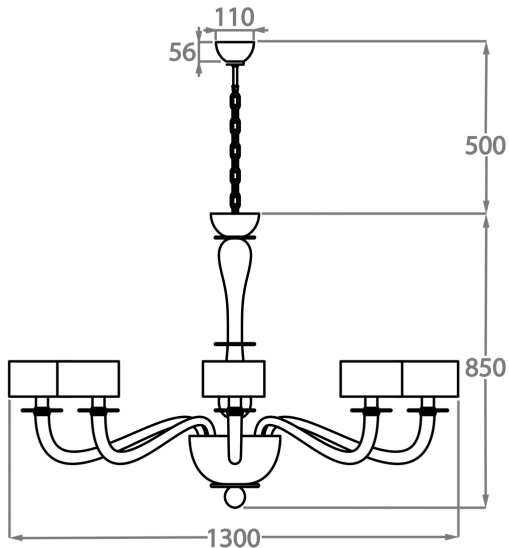

#### Murano Glass Finish

Clear Venetian Glass

Grey Venetian Glass

Smoke Venetian Glass

**Available Sizes**

**6 Light**

CL509-6,

Height: 60 cm (23.62")

Diameter: 80 cm (31.5")

Bulbs: 6 x 42W E14 Golf Ball Bulbs/Lamps only

Net Weight: 5 kg / 11 lb

**8 Light**

CL509-8,

Height: 70 cm (27.56")

Diameter: 100 cm (39.37")

Bulbs: 8 x 42W E14 Golf Ball Bulbs/Lamps only

Net Weight: 6 kg / 13 lb

**12 Light**

CL509-12,

Height: 85 cm (33.46")

Diameter: 130 cm (51.18")

Bulbs: 12 x 42W E14 Golf Ball Bulbs/Lamps only

Net Weight: 7 kg / 15 lb

**8+4 Light**

CL509-8+4,

Height: 90 cm (35.43")

Diameter: 100 cm (39.37")

Bulbs: 12 x 42W E14 Golf Ball Bulbs/Lamps only

Net Weight: 13 kg / 29 lb

The dimensions of the central rod/chain and ceiling rose are not included in the height measurements.  
Standard rod/chain and ceiling rose is 50cm if not otherwise specified by customer.