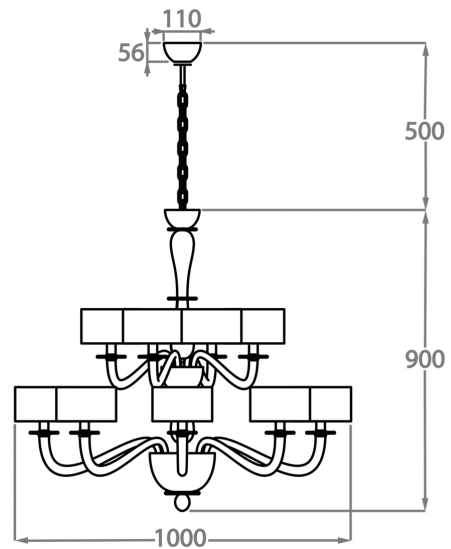

Height: 60 cm (23.62")

Diameter: 80 cm (31.5")

6 x 42W E14 Golf Ball Bulbs/Lamps only

Max Watt and Lamps: 42W x 6

Net Weight: 5 kg / 11 lb

8 Light

CL509-8,

Height: 70 cm (27.56")

Diameter: 100 cm (39.37")

8 x 42W E14 Golf Ball Bulbs/Lamps only

Max Watt and Lamps: 42W x 8

Net Weight: 6 kg / 13 lb

12 Light

CL509-12,

Height: 85 cm (33.46")

Diameter: 130 cm (51.18")

12 x 42W E14 Golf Ball Bulbs/Lamps only

Max Watt and Lamps: 42W x 12

Net Weight: 7 kg / 15 lb

8+4 Light

CL509-8+4,

Height: 90 cm (35.43")

Diameter: 100 cm (39.37")

12 x 42W E14 Golf Ball Bulbs/Lamps only

Max Watt and Lamps: 42W x 12

Net Weight: 13 kg / 29 lb

The dimensions of the central rod/chain and ceiling rose are not included in the height measurements.
Standard rod/chain and ceiling rose is 50cm if not otherwise specified by customer.