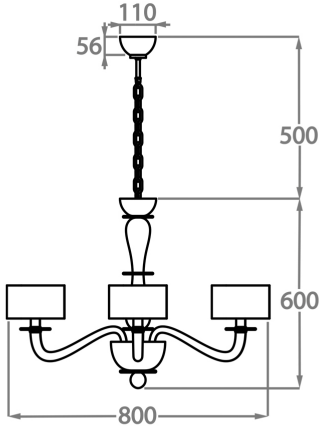

Height: 60 cm (23.62")

Diameter: 80 cm (31.5")

6 x 42W E14 Golf Ball Bulbs/Lamps only

Max Watt and Lamps: 42W x 6

Net Weight: 5 kg / 11 lb

8 Light

CL509-8,

Height: 70 cm (27.56")

Diameter: 100 cm (39.37")

8 x 42W E14 Golf Ball Bulbs/Lamps only

Max Watt and Lamps: 42W x 8

Net Weight: 6 kg / 13 lb

12 Light

CL509-12,

Height: 85 cm (33.46")

Diameter: 130 cm (51.18")

12 x 42W E14 Golf Ball Bulbs/Lamps only

Max Watt and Lamps: 42W x 12

Net Weight: 7 kg / 15 lb

8+4 Light

CL509-8+4,

Height: 90 cm (35.43")

Diameter: 100 cm (39.37")

12 x 42W E14 Golf Ball Bulbs/Lamps only

Max Watt and Lamps: 42W x 12

Net Weight: 13 kg / 29 lb

The dimensions of the central rod/chain and ceiling rose are not included in the height measurements.
Standard rod/chain and ceiling rose is 50cm if not otherwise specified by customer.