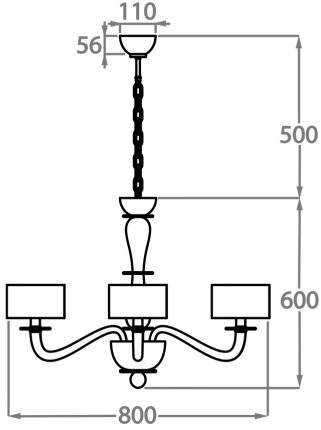

#### Murano Glass Finish

Clear Venetian Glass

Grey Venetian Glass

Smoke Venetian Glass

**Available Sizes**

**6 Light**

CL509-6,

Height: 60 cm (23.62")

Diameter: 80 cm (31.5")

Bulbs: 6 x 42W E14 Golf Ball Bulbs/Lamps only

Net Weight: 5 kg / 11 lb

**8 Light**

CL509-8,

Height: 70 cm (27.56")

Diameter: 100 cm (39.37")

Bulbs: 8 x 42W E14 Golf Ball Bulbs/Lamps only

Net Weight: 6 kg / 13 lb

**12 Light**

CL509-12,

Height: 85 cm (33.46")

Diameter: 130 cm (51.18")

Bulbs: 12 x 42W E14 Golf Ball Bulbs/Lamps only

Net Weight: 7 kg / 15 lb

**8+4 Light**

CL509-8+4,

Height: 90 cm (35.43")

Diameter: 100 cm (39.37")

Bulbs: 12 x 42W E14 Golf Ball Bulbs/Lamps only

Net Weight: 13 kg / 29 lb

The dimensions of the central rod/chain and ceiling rose are not included in the height measurements.  
Standard rod/chain and ceiling rose is 50cm if not otherwise specified by customer.