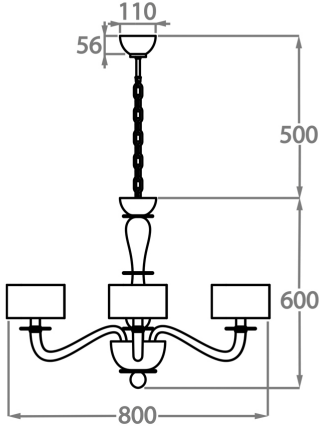

Murano Glass Finish

Clear Venetian Glass

Grey Venetian Glass

Smoke Venetian Glass

Available Sizes

6 Light

CL509-6,

Height: 60 cm (23.62")

Diameter: 80 cm (31.5")

Bulbs: 6 x 42W E14 Golf Ball Bulbs/Lamps only

Net Weight: 5 kg / 11 lb

8 Light

CL509-8,

Height: 70 cm (27.56")

Diameter: 100 cm (39.37")

Bulbs: 8 x 42W E14 Golf Ball Bulbs/Lamps only

Net Weight: 6 kg / 13 lb

12 Light

CL509-12,

Height: 85 cm (33.46")

Diameter: 130 cm (51.18")

Bulbs: 12 x 42W E14 Golf Ball Bulbs/Lamps only

Net Weight: 7 kg / 15 lb

8+4 Light

CL509-8+4,

Height: 90 cm (35.43")

Diameter: 100 cm (39.37")

Bulbs: 12 x 42W E14 Golf Ball Bulbs/Lamps only

Net Weight: 13 kg / 29 lb

The dimensions of the central rod/chain and ceiling rose are not included in the height measurements.
Standard rod/chain and ceiling rose is 50cm if not otherwise specified by customer.