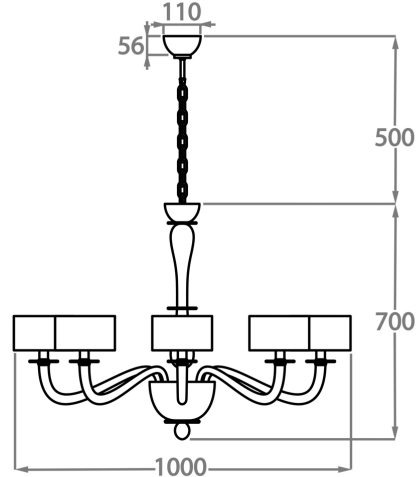

#### Murano Glass Finish

Clear Venetian Glass

Grey Venetian Glass

Smoke Venetian Glass

**Available Sizes**

**6 Light**

CL509-6,

Height: 60 cm (23.62")

Diameter: 80 cm (31.5")

Bulbs: 6 x 42W E14 Golf Ball Bulbs/Lamps only

Net Weight: 5 kg / 11 lb

**8 Light**

CL509-8,

Height: 70 cm (27.56")

Diameter: 100 cm (39.37")

Bulbs: 8 x 42W E14 Golf Ball Bulbs/Lamps only

Net Weight: 6 kg / 13 lb

**12 Light**

CL509-12,

Height: 85 cm (33.46")

Diameter: 130 cm (51.18")

Bulbs: 12 x 42W E14 Golf Ball Bulbs/Lamps only

Net Weight: 7 kg / 15 lb

**8+4 Light**

CL509-8+4,

Height: 90 cm (35.43")

Diameter: 100 cm (39.37")

Bulbs: 12 x 42W E14 Golf Ball Bulbs/Lamps only

Net Weight: 13 kg / 29 lb

The dimensions of the central rod/chain and ceiling rose are not included in the height measurements.  
Standard rod/chain and ceiling rose is 50cm if not otherwise specified by customer.