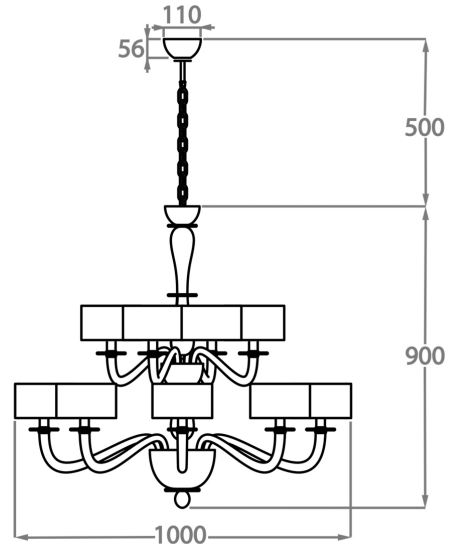

Murano Glass Finish

Clear Venetian Glass

Grey Venetian Glass

Smoke Venetian Glass

Available Sizes

6 Light

CL509-6,

Height: 60 cm (23.62")

Diameter: 80 cm (31.5")

Bulbs: 6 x 42W E14 Golf Ball Bulbs/Lamps only

Net Weight: 5 kg / 11 lb

8 Light

CL509-8,

Height: 70 cm (27.56")

Diameter: 100 cm (39.37")

Bulbs: 8 x 42W E14 Golf Ball Bulbs/Lamps only

Net Weight: 6 kg / 13 lb

12 Light

CL509-12,

Height: 85 cm (33.46")

Diameter: 130 cm (51.18")

Bulbs: 12 x 42W E14 Golf Ball Bulbs/Lamps only

Net Weight: 7 kg / 15 lb

8+4 Light

CL509-8+4,

Height: 90 cm (35.43")

Diameter: 100 cm (39.37")

Bulbs: 12 x 42W E14 Golf Ball Bulbs/Lamps only

Net Weight: 13 kg / 29 lb

The dimensions of the central rod/chain and ceiling rose are not included in the height measurements.
Standard rod/chain and ceiling rose is 50cm if not otherwise specified by customer.