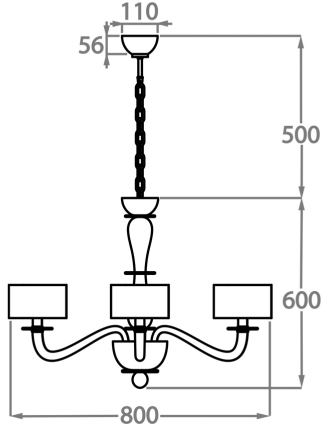

Clear Venetian Glass

Grey Venetian Glass

Smoke Venetian Glass

Available Sizes

6 Light

CL509-6,

Height: 60 cm (23.62")

Diameter: 80 cm (31.5")

Bulbs: 6 x 42W E14 Golf Ball Bulbs/Lamps only

Net Weight: 5 kg / 11 lb

8 Light

CL509-8,

Height: 70 cm (27.56")

Diameter: 100 cm (39.37")

Bulbs: 8 x 42W E14 Golf Ball Bulbs/Lamps only

Net Weight: 6 kg / 13 lb

12 Light

CL509-12,

Height: 85 cm (33.46")

Diameter: 130 cm (51.18")

Bulbs: 12 x 42W E14 Golf Ball Bulbs/Lamps only

Net Weight: 7 kg / 15 lb

8+4 Light

CL509-8+4,

Height: 90 cm (35.43")

Diameter: 100 cm (39.37")

Bulbs: 12 x 42W E14 Golf Ball Bulbs/Lamps only

Net Weight: 13 kg / 29 lb

The dimensions of the central rod/chain and ceiling rose are not included in the height measurements.
Standard rod/chain and ceiling rose is 50cm if not otherwise specified by customer.