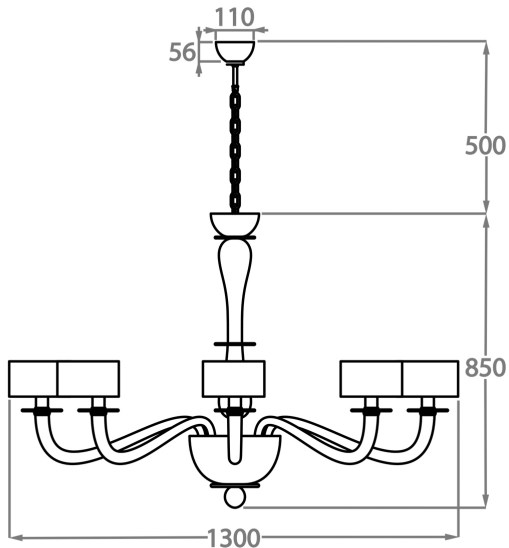

Clear Venetian Glass

Grey Venetian Glass

Smoke Venetian Glass

Available Sizes

6 Light

CL509-6,

Height: 60 cm (23.62")

Diameter: 80 cm (31.5")

Bulbs: 6 x 42W E14 Golf Ball Bulbs/Lamps only

Net Weight: 5 kg / 11 lb

8 Light

CL509-8,

Height: 70 cm (27.56")

Diameter: 100 cm (39.37")

Bulbs: 8 x 42W E14 Golf Ball Bulbs/Lamps only

Net Weight: 6 kg / 13 lb

12 Light

CL509-12,

Height: 85 cm (33.46")

Diameter: 130 cm (51.18")

Bulbs: 12 x 42W E14 Golf Ball Bulbs/Lamps only

Net Weight: 7 kg / 15 lb

8+4 Light

CL509-8+4,

Height: 90 cm (35.43")

Diameter: 100 cm (39.37")

Bulbs: 12 x 42W E14 Golf Ball Bulbs/Lamps only

Net Weight: 13 kg / 29 lb

The dimensions of the central rod/chain and ceiling rose are not included in the height measurements.
Standard rod/chain and ceiling rose is 50cm if not otherwise specified by customer.