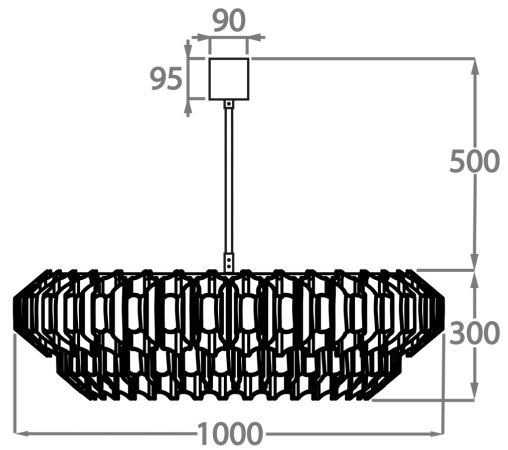

Polished Gold

Murano Glass Colours

Clear
Pentagonal
Glass

Smoke
Pentagonal
Glass

Available Sizes

Size One

CL459-75,

Height: 30 cm (11.81")

Diameter: 75 cm (29.53")

10 x 5W G9

Max Watt and Lamps: 5W x 10

Net Weight: 18 kg / 40 lb

Size Two

CL459-100,

Height: 30 cm (11.81")

Diameter: 100 cm (39.37")

12 x 5W G9

Max Watt and Lamps: 5W x 12

Net Weight: 23 kg / 51 lb

Size Three

CL459-120,

Height: 30 cm (11.81")

Diameter: 120 cm (47.24")

12 x 5W G9

Max Watt and Lamps: 5W x 12

The dimensions of the central rod and ceiling rose are not included in the height measurements. The standard rod and ceiling rose height is 50cm (20") if not otherwise specified by customer