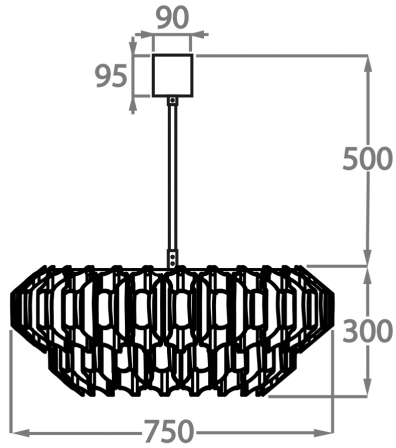

BELLA FIGURA

Pentagon 3 Chandelier

CL459

Collection Name

RETRO MURANO COLLECTION

A new take on our popular Pentagon chandelier series, the Pentagon 3 chandelier is a welcome addition. Combining both retro-chic and modern opulence, the Pentagon 3 chandelier is made up of slanted Murano glass which hang gracefully from a two tiered metal frame. This latest design is the perfect balance of craftsmanship and contemporary style.

Polished Gold

Murano Glass Finish

Clear
Pentagonal
Glass

Smoke
Pentagonal
Glass

Available Sizes

Size One

CL459-75,
Height: 30 cm (11.81")
Diameter: 75 cm (29.53")
Bulbs: 10 x 5W G9
Net Weight: 18 kg / 40 lb

Size Two

CL459-100,
Height: 30 cm (11.81")
Diameter: 100 cm (39.37")
Bulbs: 12 x 5W G9
Net Weight: 23 kg / 51 lb

Size Three

CL459-120,
Height: 30 cm (11.81")
Diameter: 120 cm (47.24")
Bulbs: 12 x 5W G9

The dimensions of the central rod and ceiling rose are not included in the height measurements. The standard rod and ceiling rose height is 50cm (20") if not otherwise specified by customer