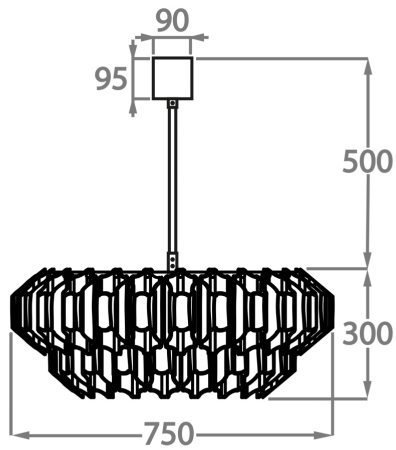

Polished Gold

Murano Glass Colours

Clear
Pentagonal
Glass

Smoke
Pentagonal
Glass

Available Sizes

Size One

CL459-75,

Height: 30 cm (11.81")

Diameter: 75 cm (29.53")

10 x 5W G9

Max Watt and Lamps: 5W x 10

Net Weight: 18 kg / 40 lb

Size Two

CL459-100,

Height: 30 cm (11.81")

Diameter: 100 cm (39.37")

12 x 5W G9

Max Watt and Lamps: 5W x 12

Net Weight: 23 kg / 51 lb

Size Three

CL459-120,

Height: 30 cm (11.81")

Diameter: 120 cm (47.24")

12 x 5W G9

Max Watt and Lamps: 5W x 12

The dimensions of the central rod and ceiling rose are not included in the height measurements. The standard rod and ceiling rose height is 50cm (20") if not otherwise specified by customer