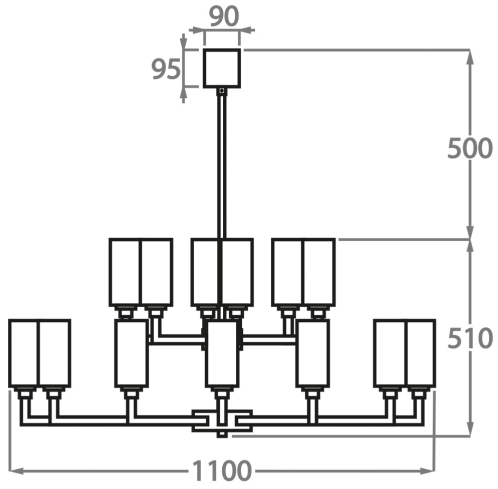

Net Weight: 6 kg / 11 lb

12 Light

CL627-12,

Height: 30 cm (11.81")

Diameter: 110 cm (43.31")

12 x 42W E14 Golf Ball Bulbs/Lamps only

Max Watt and Lamps: 42W x 12

Net Weight: 7 kg / 15 lb

9+3 Light

CL627-9+3,

Height: 51 cm (20.08")

Diameter: 85 cm (33.46")

12 x 42W E14 Golf Ball Bulbs/Lamps only

Max Watt and Lamps: 42W x 12

Net Weight: 13 kg / 29 lb

12+6 Light
CL627-12+6,
Height: 51 cm (20.08")
Diameter: 110 cm (43.31")
18 x 42W E14
Max Watt and Lamps: 42W x 18

Please use 'Golf Ball' bulbs/lamps only.

The dimensions of the central rod/chain and ceiling rose are not included in the height measurements.
Standard rod/chain and ceiling rose is 50cm if not otherwise specified by customer.