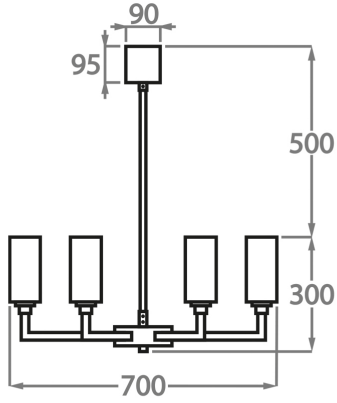

Brushed Light
Bronze

Brushed Nickel

Available Sizes

6 Light

CL627-6,

Height: 30 cm (11.81")

Diameter: 70 cm (27.56")

6 x 42W E14 Golf Ball Bulbs/Lamps only

Max Watt and Lamps: 42W x 6

Net Weight: 6 kg / 13 lb

9 Light

CL627-9,

Height: 30 cm (11.81")

Diameter: 85 cm (33.46")

9 x 42W E14 Golf Ball Bulbs/Lamps only

Max Watt and Lamps: 42W x 9

Net Weight: 6 kg / 11 lb

12 Light

CL627-12,

Height: 30 cm (11.81")

Diameter: 110 cm (43.31")

12 x 42W E14 Golf Ball Bulbs/Lamps only

Max Watt and Lamps: 42W x 12

Net Weight: 7 kg / 15 lb

9+3 Light

CL627-9+3,

Height: 51 cm (20.08")

Diameter: 85 cm (33.46")

12 x 42W E14 Golf Ball Bulbs/Lamps only

Max Watt and Lamps: 42W x 12

Net Weight: 13 kg / 29 lb

12+6 Light
CL627-12+6,
Height: 51 cm (20.08")
Diameter: 110 cm (43.31")
18 x 42W E14
Max Watt and Lamps: 42W x 18