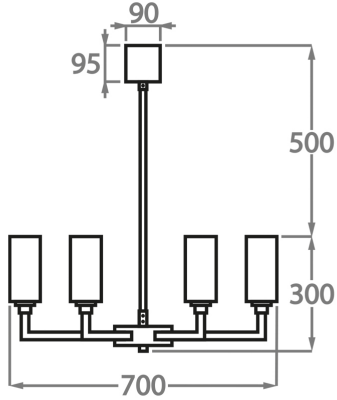

Brushed Light
Bronze

Brushed Nickel

Available Sizes

6 Light

CL627-6,

Height: 30 cm (11.81")

Diameter: 70 cm (27.56")

Bulbs: 6 x 42W E14 Golf Ball Bulbs/Lamps only

Net Weight: 6 kg / 13 lb

9 Light

CL627-9,

Height: 30 cm (11.81")

Diameter: 85 cm (33.46")

Bulbs: 9 x 42W E14 Golf Ball Bulbs/Lamps only

Net Weight: 6 kg / 11 lb

12 Light

CL627-12,

Height: 30 cm (11.81")

Diameter: 110 cm (43.31")

Bulbs: 12 x 42W E14 Golf Ball Bulbs/Lamps only

Net Weight: 7 kg / 15 lb

9+3 Light

CL627-9+3,

Height: 51 cm (20.08")

Diameter: 85 cm (33.46")

Bulbs: 12 x 42W E14 Golf Ball Bulbs/Lamps only

Net Weight: 13 kg / 29 lb

12+6 Light

CL627-12+6,

Height: 51 cm (20.08")

Diameter: 110 cm (43.31")

Bulbs: 18 x 42W E14