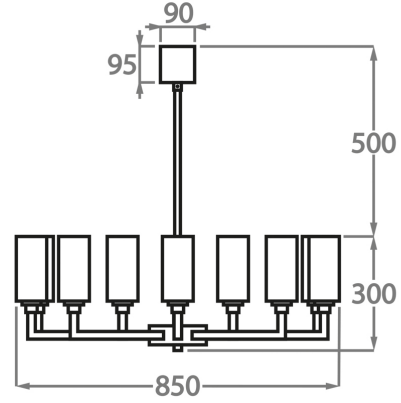

#### Metal Finish

Brushed Gold

Brushed Light  
Bronze

Brushed Nickel

Available Sizes

**6 Light**

CL627-6,

Height: 30 cm (11.81")

Diameter: 70 cm (27.56")

Bulbs: 6 x 42W E14 Golf Ball Bulbs/Lamps only

Net Weight: 6 kg / 13 lb

**9 Light**

CL627-9,

Height: 30 cm (11.81")

Diameter: 85 cm (33.46")

Bulbs: 9 x 42W E14 Golf Ball Bulbs/Lamps only

Net Weight: 6 kg / 11 lb

**12 Light**

CL627-12,

Height: 30 cm (11.81")

Diameter: 110 cm (43.31")

Bulbs: 12 x 42W E14 Golf Ball Bulbs/Lamps only

Net Weight: 7 kg / 15 lb

**9+3 Light**

Diameter: 110 cm (43.31")

Bulbs: 18 x 42W E14

Please use 'Golf Ball' bulbs/lamps only.

The dimensions of the central rod/chain and ceiling rose are not included in the height measurements.  
Standard rod/chain and ceiling rose is 50cm if not otherwise specified by customer.