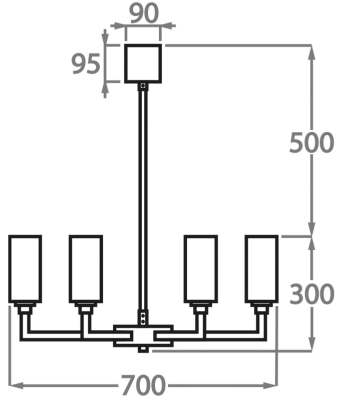

#### Metal Finish

Brushed Gold

Brushed Light  
Bronze

Brushed Nickel

Available Sizes

**6 Light**

CL627-6,

Height: 30 cm (11.81")

Diameter: 70 cm (27.56")

Bulbs: 6 x 42W E14 Golf Ball Bulbs/Lamps only

Net Weight: 6 kg / 13 lb

**9 Light**

CL627-9,

Height: 30 cm (11.81")

Diameter: 85 cm (33.46")

Bulbs: 9 x 42W E14 Golf Ball Bulbs/Lamps only

Net Weight: 6 kg / 11 lb

**12 Light**

CL627-12,

Height: 30 cm (11.81")

Diameter: 110 cm (43.31")

Bulbs: 12 x 42W E14 Golf Ball Bulbs/Lamps only

Net Weight: 7 kg / 15 lb

**9+3 Light**

Diameter: 110 cm (43.31")

Bulbs: 18 x 42W E14

Please use 'Golf Ball' bulbs/lamps only.

The dimensions of the central rod/chain and ceiling rose are not included in the height measurements.  
Standard rod/chain and ceiling rose is 50cm if not otherwise specified by customer.