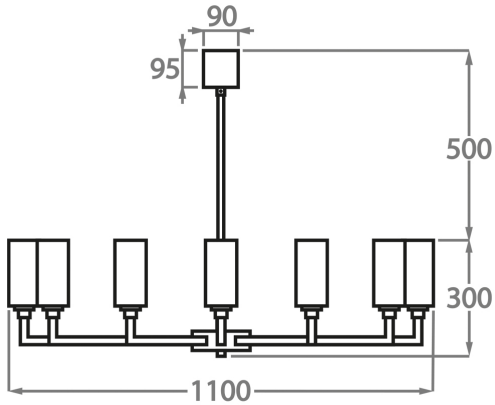

Diameter: 70 cm (27.56")

Bulbs: 6 x 42W E14 Golf Ball Bulbs/Lamps only

Net Weight: 6 kg / 13 lb

**9 Light**

CL627-9,

Height: 30 cm (11.81")

Diameter: 85 cm (33.46")

Bulbs: 9 x 42W E14 Golf Ball Bulbs/Lamps only

Net Weight: 6 kg / 11 lb

**12 Light**

CL627-12,

Height: 30 cm (11.81")

Diameter: 110 cm (43.31")

Bulbs: 12 x 42W E14 Golf Ball Bulbs/Lamps only

Net Weight: 7 kg / 15 lb

**9+3 Light**

CL627-9+3,

Height: 51 cm (20.08")

Diameter: 85 cm (33.46")

Bulbs: 12 x 42W E14 Golf Ball Bulbs/Lamps only

Net Weight: 13 kg / 29 lb

**12+6 Light**

CL627-12+6,

Height: 51 cm (20.08")

Diameter: 110 cm (43.31")

Bulbs: 18 x 42W E14

Please use 'Golf Ball' bulbs/lamps only.

The dimensions of the central rod/chain and ceiling rose are not included in the height measurements.  
Standard rod/chain and ceiling rose is 50cm if not otherwise specified by customer.