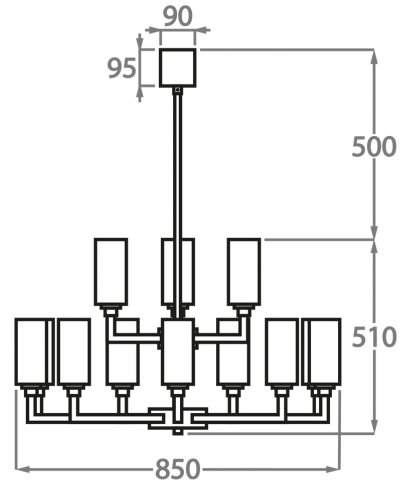

Diameter: 70 cm (27.56")

Bulbs: 6 x 42W E14 Golf Ball Bulbs/Lamps only

Net Weight: 6 kg / 13 lb

**9 Light**

CL627-9,

Height: 30 cm (11.81")

Diameter: 85 cm (33.46")

Bulbs: 9 x 42W E14 Golf Ball Bulbs/Lamps only

Net Weight: 6 kg / 11 lb

**12 Light**

CL627-12,

Height: 30 cm (11.81")

Diameter: 110 cm (43.31")

Bulbs: 12 x 42W E14 Golf Ball Bulbs/Lamps only

Net Weight: 7 kg / 15 lb

**9+3 Light**

CL627-9+3,

Height: 51 cm (20.08")

Diameter: 85 cm (33.46")

Bulbs: 12 x 42W E14 Golf Ball Bulbs/Lamps only

Net Weight: 13 kg / 29 lb

**12+6 Light**

CL627-12+6,

Height: 51 cm (20.08")

Diameter: 110 cm (43.31")

Bulbs: 18 x 42W E14

Please use 'Golf Ball' bulbs/lamps only.

The dimensions of the central rod/chain and ceiling rose are not included in the height measurements.  
Standard rod/chain and ceiling rose is 50cm if not otherwise specified by customer.