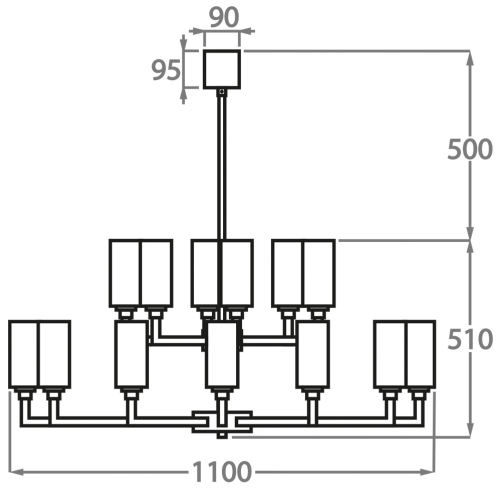

Diameter: 70 cm (27.56")

Bulbs: 6 x 42W E14 Golf Ball Bulbs/Lamps only

Net Weight: 6 kg / 13 lb

**9 Light**

CL627-9,

Height: 30 cm (11.81")

Diameter: 85 cm (33.46")

Bulbs: 9 x 42W E14 Golf Ball Bulbs/Lamps only

Net Weight: 6 kg / 11 lb

**12 Light**

CL627-12,

Height: 30 cm (11.81")

Diameter: 110 cm (43.31")

Bulbs: 12 x 42W E14 Golf Ball Bulbs/Lamps only

Net Weight: 7 kg / 15 lb

**9+3 Light**

CL627-9+3,

Height: 51 cm (20.08")

Diameter: 85 cm (33.46")

Bulbs: 12 x 42W E14 Golf Ball Bulbs/Lamps only

Net Weight: 13 kg / 29 lb

**12+6 Light**

CL627-12+6,

Height: 51 cm (20.08")

Diameter: 110 cm (43.31")

Bulbs: 18 x 42W E14

Please use 'Golf Ball' bulbs/lamps only.

The dimensions of the central rod/chain and ceiling rose are not included in the height measurements.  
Standard rod/chain and ceiling rose is 50cm if not otherwise specified by customer.