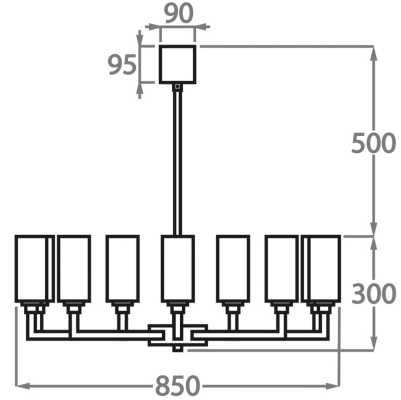

Brushed Light
Bronze

Brushed Nickel

Available Sizes

6 Light

CL627-6,

Height: 30 cm (11.81")

Diameter: 70 cm (27.56")

Bulbs: 6 x 42W E14 Golf Ball Bulbs/Lamps only

Net Weight: 6 kg / 13 lb

9 Light

CL627-9,

Height: 30 cm (11.81")

Diameter: 85 cm (33.46")

Bulbs: 9 x 42W E14 Golf Ball Bulbs/Lamps only

Net Weight: 6 kg / 11 lb

12 Light

CL627-12,

Height: 30 cm (11.81")

Diameter: 110 cm (43.31")

Bulbs: 12 x 42W E14 Golf Ball Bulbs/Lamps only

Net Weight: 7 kg / 15 lb

9+3 Light

CL627-9+3,

Height: 51 cm (20.08")

Diameter: 85 cm (33.46")

Bulbs: 12 x 42W E14 Golf Ball Bulbs/Lamps only

Net Weight: 13 kg / 29 lb

12+6 Light

CL627-12+6,

Height: 51 cm (20.08")

Diameter: 110 cm (43.31")

Bulbs: 18 x 42W E14