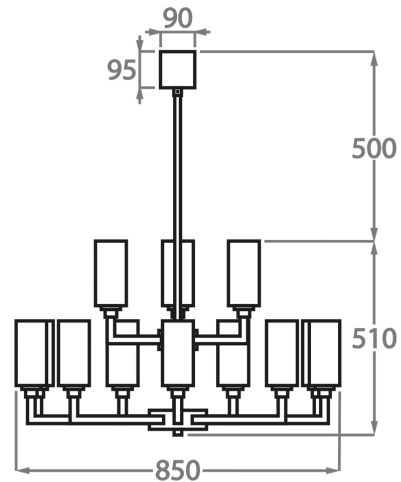

Brushed Light
Bronze

Brushed Nickel

Available Sizes

6 Light

CL627-6,

Height: 30 cm (11.81")

Diameter: 70 cm (27.56")

6 x 42W E14 Golf Ball Bulbs/Lamps only

Net Weight: 6 kg / 11 lb

12 Light

CL627-12,

Height: 30 cm (11.81")

Diameter: 110 cm (43.31")

12 x 42W E14 Golf Ball Bulbs/Lamps only

Max Watt and Lamps: 42W x 12

Net Weight: 7 kg / 15 lb

9+3 Light

CL627-9+3,

Height: 51 cm (20.08")

Diameter: 85 cm (33.46")

12 x 42W E14 Golf Ball Bulbs/Lamps only

Max Watt and Lamps: 42W x 12

Net Weight: 13 kg / 29 lb

12+6 Light
CL627-12+6,
Height: 51 cm (20.08")
Diameter: 110 cm (43.31")
18 x 42W E14
Max Watt and Lamps: 42W x 18

Please use 'Golf Ball' bulbs/lamps only.

The dimensions of the central rod/chain and ceiling rose are not included in the height measurements.
Standard rod/chain and ceiling rose is 50cm if not otherwise specified by customer.