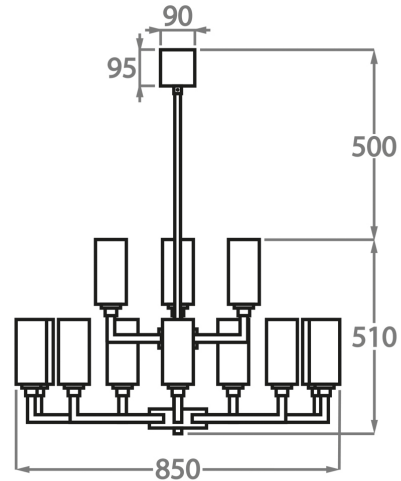

Net Weight: 6 kg / 13 lb

9 Light

CL627-9,

Height: 30 cm (11.81")

Diameter: 85 cm (33.46")

Bulbs: 9 x 42W E14 Golf Ball Bulbs/Lamps only

Net Weight: 6 kg / 11 lb

12 Light

CL627-12,

Height: 30 cm (11.81")

Diameter: 110 cm (43.31")

Bulbs: 12 x 42W E14 Golf Ball Bulbs/Lamps only

Net Weight: 7 kg / 15 lb

9+3 Light

CL627-9+3,

Height: 51 cm (20.08")

Diameter: 85 cm (33.46")

Bulbs: 12 x 42W E14 Golf Ball Bulbs/Lamps only

Net Weight: 13 kg / 29 lb

12+6 Light

CL627-12+6,

Height: 51 cm (20.08")

Diameter: 110 cm (43.31")

Bulbs: 18 x 42W E14

Please use 'Golf Ball' bulbs/lamps only.

The dimensions of the central rod/chain and ceiling rose are not included in the height measurements.
Standard rod/chain and ceiling rose is 50cm if not otherwise specified by customer.