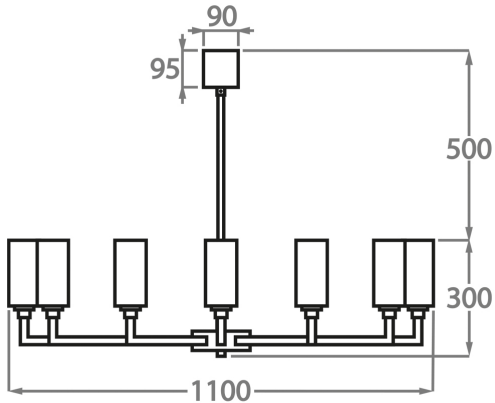

Brushed Light
Bronze

Brushed Nickel

Available Sizes

6 Light

CL627-6,

Height: 30 cm (11.81")

Diameter: 70 cm (27.56")

Bulbs: 6 x 42W E14 Golf Ball Bulbs/Lamps only

Net Weight: 6 kg / 13 lb

9 Light

CL627-9,

Height: 30 cm (11.81")

Diameter: 85 cm (33.46")

Bulbs: 9 x 42W E14 Golf Ball Bulbs/Lamps only

Net Weight: 6 kg / 11 lb

12 Light

CL627-12,

Height: 30 cm (11.81")

Diameter: 110 cm (43.31")

Bulbs: 12 x 42W E14 Golf Ball Bulbs/Lamps only

Net Weight: 7 kg / 15 lb

9+3 Light

CL627-9+3,

Height: 51 cm (20.08")

Diameter: 85 cm (33.46")

Bulbs: 12 x 42W E14 Golf Ball Bulbs/Lamps only

Net Weight: 13 kg / 29 lb

12+6 Light

CL627-12+6,

Height: 51 cm (20.08")

Diameter: 110 cm (43.31")

Bulbs: 18 x 42W E14