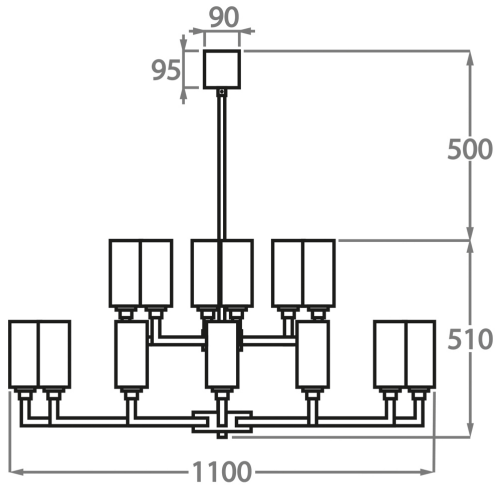

Brushed Light
Bronze

Brushed Nickel

Available Sizes

6 Light

CL627-6,

Height: 30 cm (11.81")

Diameter: 70 cm (27.56")

Bulbs: 6 x 42W E14 Golf Ball Bulbs/Lamps only

CL627-12,

Height: 30 cm (11.81")

Diameter: 110 cm (43.31")

Bulbs: 12 x 42W E14 Golf Ball Bulbs/Lamps only

Net Weight: 7 kg / 15 lb

9+3 Light

CL627-9+3,

Height: 51 cm (20.08")

Diameter: 85 cm (33.46")

Bulbs: 12 x 42W E14 Golf Ball Bulbs/Lamps only

Net Weight: 13 kg / 29 lb

12+6 Light

CL627-12+6,

Height: 51 cm (20.08")

Diameter: 110 cm (43.31")

Bulbs: 18 x 42W E14

Please use 'Golf Ball' bulbs/lamps only.

The dimensions of the central rod/chain and ceiling rose are not included in the height measurements.
Standard rod/chain and ceiling rose is 50cm if not otherwise specified by customer.