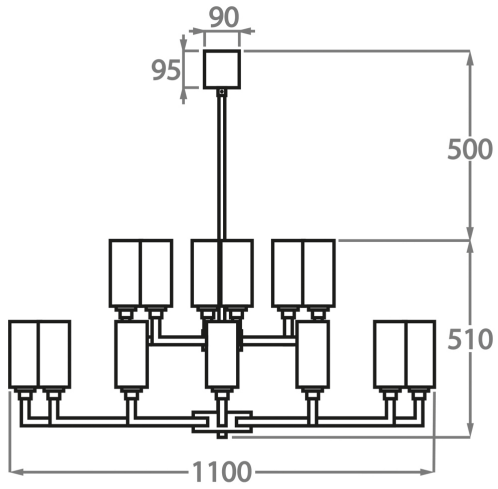

Diameter: 70 cm (27.56")

Bulbs: 6 x 42W E14 Golf Ball Bulbs/Lamps only

Net Weight: 6 kg / 13 lb

**9 Light**

CL627-9,

Height: 30 cm (11.81")

Diameter: 85 cm (33.46")

Bulbs: 9 x 42W E14 Golf Ball Bulbs/Lamps only

Net Weight: 6 kg / 11 lb

**12 Light**

CL627-12,

Height: 30 cm (11.81")

Diameter: 110 cm (43.31")

Bulbs: 12 x 42W E14 Golf Ball Bulbs/Lamps only

Net Weight: 7 kg / 15 lb

**9+3 Light**

CL627-9+3,

Height: 51 cm (20.08")

Diameter: 85 cm (33.46")

Bulbs: 12 x 42W E14 Golf Ball Bulbs/Lamps only

Net Weight: 13 kg / 29 lb

**12+6 Light**  
CL627-12+6,  
Height: 51 cm (20.08")  
Diameter: 110 cm (43.31")  
Bulbs: 18 × 42W E14

Please use 'Golf Ball' bulbs/lamps only.

The dimensions of the central rod/chain and ceiling rose are not included in the height measurements.  
Standard rod/chain and ceiling rose is 50cm if not otherwise specified by customer.