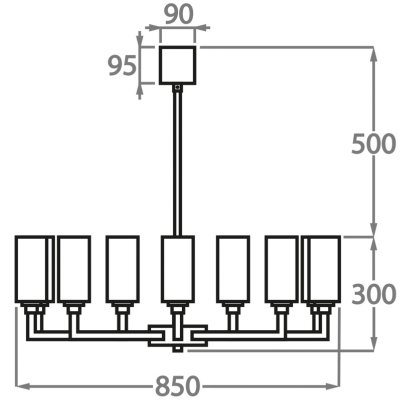

Brushed Light
Bronze

Brushed Nickel

Available Sizes

6 Light

CL627-6,

Height: 30 cm (11.81")

Diameter: 70 cm (27.56")

6 x 42W E14 Golf Ball Bulbs/Lamps only

Max Watt and Lamps: 42W x 6

Net Weight: 6 kg / 13 lb

9 Light

CL627-9,

Height: 30 cm (11.81")

Diameter: 85 cm (33.46")

9 x 42W E14 Golf Ball Bulbs/Lamps only

Max Watt and Lamps: 42W x 9

Net Weight: 6 kg / 11 lb

12 Light

CL627-12,

Height: 30 cm (11.81")

Diameter: 110 cm (43.31")

12 x 42W E14 Golf Ball Bulbs/Lamps only

Max Watt and Lamps: 42W x 12

Net Weight: 7 kg / 15 lb

9+3 Light

CL627-9+3,

Height: 51 cm (20.08")

Diameter: 85 cm (33.46")

12 x 42W E14 Golf Ball Bulbs/Lamps only

Max Watt and Lamps: 42W x 12

Net Weight: 13 kg / 29 lb

12+6 Light
CL627-12+6,
Height: 51 cm (20.08")
Diameter: 110 cm (43.31")
18 x 42W E14
Max Watt and Lamps: 42W x 18