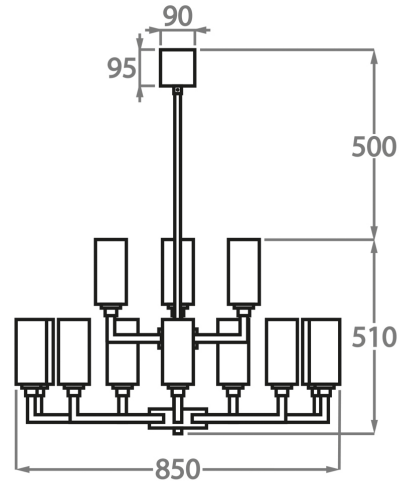

Diameter: 70 cm (27.56")

Bulbs: 6 x 42W E14 Golf Ball Bulbs/Lamps only

Net Weight: 6 kg / 13 lb

**9 Light**

CL627-9,

Height: 30 cm (11.81")

Diameter: 85 cm (33.46")

Bulbs: 9 x 42W E14 Golf Ball Bulbs/Lamps only

Net Weight: 6 kg / 11 lb

**12 Light**

CL627-12,

Height: 30 cm (11.81")

Diameter: 110 cm (43.31")

Bulbs: 12 x 42W E14 Golf Ball Bulbs/Lamps only

Net Weight: 7 kg / 15 lb

**9+3 Light**

CL627-9+3,

Height: 51 cm (20.08")

Diameter: 85 cm (33.46")

Bulbs: 12 x 42W E14 Golf Ball Bulbs/Lamps only

Net Weight: 13 kg / 29 lb

**12+6 Light**  
CL627-12+6,  
Height: 51 cm (20.08")  
Diameter: 110 cm (43.31")  
Bulbs: 18 × 42W E14

Please use 'Golf Ball' bulbs/lamps only.

The dimensions of the central rod/chain and ceiling rose are not included in the height measurements.  
Standard rod/chain and ceiling rose is 50cm if not otherwise specified by customer.