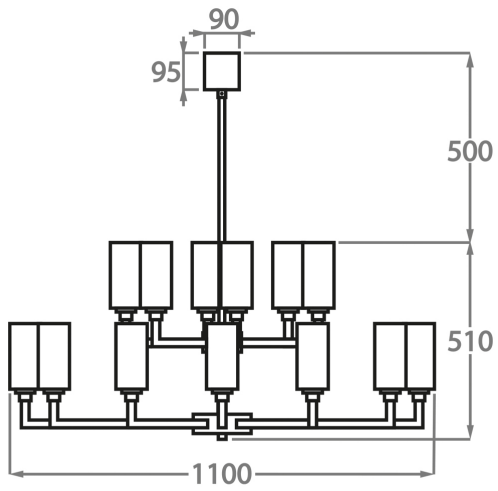

Diameter: 70 cm (27.56")

Bulbs: 6 x 42W E14 Golf Ball Bulbs/Lamps only

Net Weight: 6 kg / 13 lb

**9 Light**

CL627-9,

Height: 30 cm (11.81")

Diameter: 85 cm (33.46")

Bulbs: 9 x 42W E14 Golf Ball Bulbs/Lamps only

Net Weight: 6 kg / 11 lb

**12 Light**

CL627-12,

Height: 30 cm (11.81")

Diameter: 110 cm (43.31")

Bulbs: 12 x 42W E14 Golf Ball Bulbs/Lamps only

Net Weight: 7 kg / 15 lb

**9+3 Light**

CL627-9+3,

Height: 51 cm (20.08")

Diameter: 85 cm (33.46")

Bulbs: 12 x 42W E14 Golf Ball Bulbs/Lamps only

Net Weight: 13 kg / 29 lb

**12+6 Light**  
CL627-12+6,  
Height: 51 cm (20.08")  
Diameter: 110 cm (43.31")  
Bulbs: 18 × 42W E14

Please use 'Golf Ball' bulbs/lamps only.

The dimensions of the central rod/chain and ceiling rose are not included in the height measurements.  
Standard rod/chain and ceiling rose is 50cm if not otherwise specified by customer.