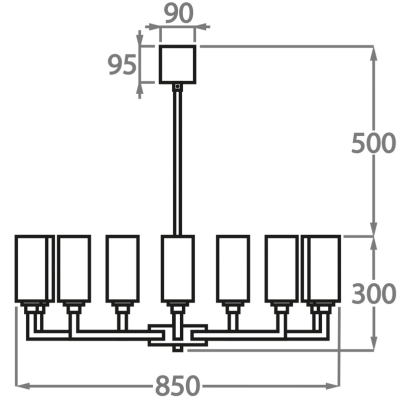

#### Metal Finish

Brushed Gold

Brushed Light  
Bronze

Brushed Nickel

Available Sizes

**6 Light**

CL627-6,

Height: 30 cm (11.81")

Diameter: 70 cm (27.56")

Bulbs: 6 x 42W E14 Golf Ball Bulbs/Lamps only

Net Weight: 6 kg / 13 lb

**9 Light**

CL627-9,

Height: 30 cm (11.81")

Diameter: 85 cm (33.46")

Bulbs: 9 x 42W E14 Golf Ball Bulbs/Lamps only

Net Weight: 6 kg / 11 lb

**12 Light**

CL627-12,

Height: 30 cm (11.81")

Diameter: 110 cm (43.31")

Bulbs: 12 x 42W E14 Golf Ball Bulbs/Lamps only

Net Weight: 7 kg / 15 lb

**9+3 Light**

Diameter: 110 cm (43.31")

Bulbs: 18 x 42W E14

Please use 'Golf Ball' bulbs/lamps only.

The dimensions of the central rod/chain and ceiling rose are not included in the height measurements.  
Standard rod/chain and ceiling rose is 50cm if not otherwise specified by customer.