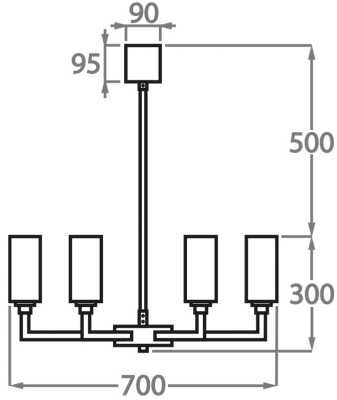

#### Metal Finish

Brushed Gold

Brushed Light  
Bronze

Brushed Nickel

Available Sizes

**6 Light**

CL627-6,

Height: 30 cm (11.81")

Diameter: 70 cm (27.56")

Bulbs: 6 x 42W E14 Golf Ball Bulbs/Lamps only

Net Weight: 6 kg / 13 lb

**9 Light**

CL627-9,

Height: 30 cm (11.81")

Diameter: 85 cm (33.46")

Bulbs: 9 x 42W E14 Golf Ball Bulbs/Lamps only

Net Weight: 6 kg / 11 lb

**12 Light**

CL627-12,

Height: 30 cm (11.81")

Diameter: 110 cm (43.31")

Bulbs: 12 x 42W E14 Golf Ball Bulbs/Lamps only

Net Weight: 7 kg / 15 lb

**9+3 Light**

CL627-9+3,

Height: 51 cm (20.08")

Diameter: 85 cm (33.46")

Bulbs: 12 x 42W E14 Golf Ball Bulbs/Lamps only

Net Weight: 13 kg / 29 lb

**12+6 Light**  
CL627-12+6,  
Height: 51 cm (20.08")  
Diameter: 110 cm (43.31")  
Bulbs: 18 × 42W E14