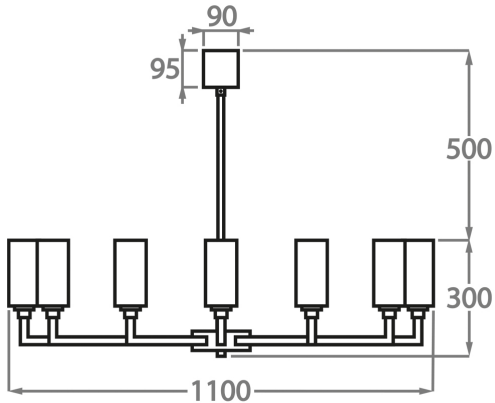

Diameter: 70 cm (27.56")

Bulbs: 6 x 42W E14 Golf Ball Bulbs/Lamps only

Net Weight: 6 kg / 13 lb

**9 Light**

CL627-9,

Height: 30 cm (11.81")

Diameter: 85 cm (33.46")

Bulbs: 9 x 42W E14 Golf Ball Bulbs/Lamps only

Net Weight: 6 kg / 11 lb

**12 Light**

CL627-12,

Height: 30 cm (11.81")

Diameter: 110 cm (43.31")

Bulbs: 12 x 42W E14 Golf Ball Bulbs/Lamps only

Net Weight: 7 kg / 15 lb

**9+3 Light**

CL627-9+3,

Height: 51 cm (20.08")

Diameter: 85 cm (33.46")

Bulbs: 12 x 42W E14 Golf Ball Bulbs/Lamps only

Net Weight: 13 kg / 29 lb

**12+6 Light**

CL627-12+6,

Height: 51 cm (20.08")

Diameter: 110 cm (43.31")

Bulbs: 18 x 42W E14

Please use 'Golf Ball' bulbs/lamps only.

The dimensions of the central rod/chain and ceiling rose are not included in the height measurements.  
Standard rod/chain and ceiling rose is 50cm if not otherwise specified by customer.