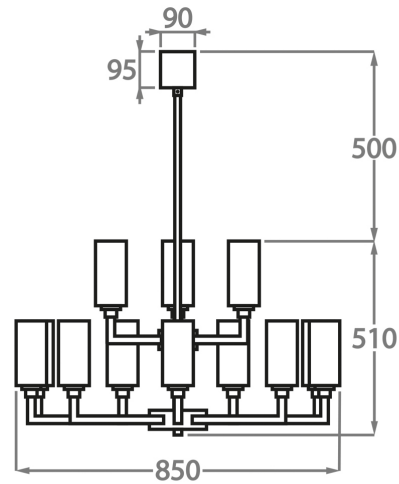

Brushed Light
Bronze

Brushed Nickel

Available Sizes

6 Light

CL627-6,

Height: 30 cm (11.81")

Diameter: 70 cm (27.56")

6 x 42W E14 Golf Ball Bulbs/Lamps only

Net Weight: 6 kg / 11 lb

12 Light

CL627-12,

Height: 30 cm (11.81")

Diameter: 110 cm (43.31")

12 x 42W E14 Golf Ball Bulbs/Lamps only

Max Watt and Lamps: 42W x 12

Net Weight: 7 kg / 15 lb

9+3 Light

CL627-9+3,

Height: 51 cm (20.08")

Diameter: 85 cm (33.46")

12 x 42W E14 Golf Ball Bulbs/Lamps only

Max Watt and Lamps: 42W x 12

Net Weight: 13 kg / 29 lb

12+6 Light
CL627-12+6,
Height: 51 cm (20.08")
Diameter: 110 cm (43.31")
18 x 42W E14
Max Watt and Lamps: 42W x 18

Please use 'Golf Ball' bulbs/lamps only.

The dimensions of the central rod/chain and ceiling rose are not included in the height measurements.
Standard rod/chain and ceiling rose is 50cm if not otherwise specified by customer.