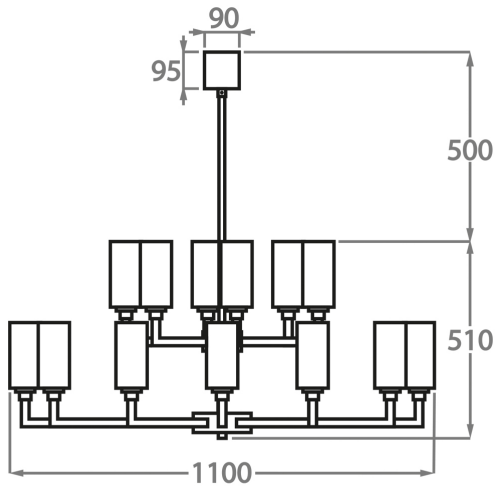

Brushed Light
Bronze

Brushed Nickel

Available Sizes

6 Light

CL627-6,

Height: 30 cm (11.81")

Diameter: 70 cm (27.56")

6 x 42W E14 Golf Ball Bulbs/Lamps only

Net Weight: 6 kg / 11 lb

12 Light

CL627-12,

Height: 30 cm (11.81")

Diameter: 110 cm (43.31")

12 x 42W E14 Golf Ball Bulbs/Lamps only

Max Watt and Lamps: 42W x 12

Net Weight: 7 kg / 15 lb

9+3 Light

CL627-9+3,

Height: 51 cm (20.08")

Diameter: 85 cm (33.46")

12 x 42W E14 Golf Ball Bulbs/Lamps only

Max Watt and Lamps: 42W x 12

Net Weight: 13 kg / 29 lb

12+6 Light
CL627-12+6,
Height: 51 cm (20.08")
Diameter: 110 cm (43.31")
18 x 42W E14
Max Watt and Lamps: 42W x 18

Please use 'Golf Ball' bulbs/lamps only.

The dimensions of the central rod/chain and ceiling rose are not included in the height measurements.
Standard rod/chain and ceiling rose is 50cm if not otherwise specified by customer.