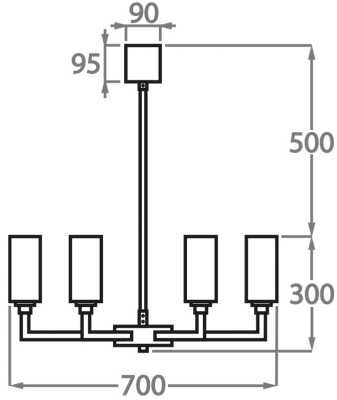

Brushed Nickel

CL627-12+6 in Clear Murano Glass and Brushed Nickel

Available Sizes

6 Light

CL627-6,

Height: 30 cm (11.81")

Diameter: 70 cm (27.56")

Bulbs: 6 x 42W E14 Golf Ball Bulbs/Lamps only

Net Weight: 6 kg / 13 lb

9 Light

CL627-9,

Height: 30 cm (11.81")

Diameter: 85 cm (33.46")

Bulbs: 9 x 42W E14 Golf Ball Bulbs/Lamps only

Net Weight: 6 kg / 11 lb

12 Light

CL627-12,

Height: 30 cm (11.81")

Diameter: 110 cm (43.31")

Bulbs: 12 x 42W E14 Golf Ball Bulbs/Lamps only

Net Weight: 7 kg / 15 lb

9+3 Light

CL627-9+3,

Height: 51 cm (20.08")

Diameter: 85 cm (33.46")

Bulbs: 12 x 42W E14 Golf Ball Bulbs/Lamps only

Net Weight: 13 kg / 29 lb

12+6 Light
CL627-12+6,
Height: 51 cm (20.08")
Diameter: 110 cm (43.31")
Bulbs: 18 × 42W E14

Please use 'Golf Ball' bulbs/lamps only.