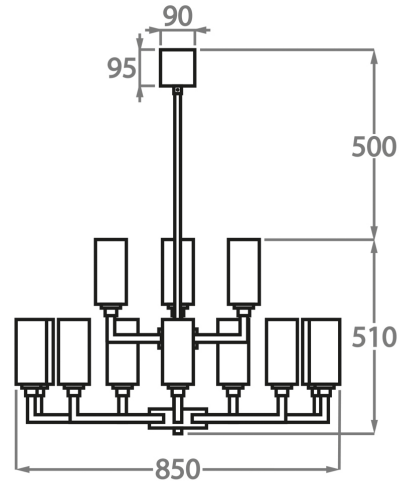

Brushed Nickel

CL627-12+6 in Clear Murano Glass and Brushed Nickel

Available Sizes

6 Light

CL627-6,

Height: 30 cm (11.81")

Diameter: 70 cm (27.56")

Bulbs: 6 x 42W E14 Golf Ball Bulbs/Lamps only

CL627-12,

Height: 30 cm (11.81")

Diameter: 110 cm (43.31")

Bulbs: 12 x 42W E14 Golf Ball Bulbs/Lamps only

Net Weight: 7 kg / 15 lb

9+3 Light

CL627-9+3,

Height: 51 cm (20.08")

Diameter: 85 cm (33.46")

Bulbs: 12 x 42W E14 Golf Ball Bulbs/Lamps only

Net Weight: 13 kg / 29 lb

12+6 Light
CL627-12+6,
Height: 51 cm (20.08")
Diameter: 110 cm (43.31")
Bulbs: 18 × 42W E14

Please use 'Golf Ball' bulbs/lamps only.

The dimensions of the central rod/chain and ceiling rose are not included in the height measurements.
Standard rod/chain and ceiling rose is 50cm if not otherwise specified by customer.