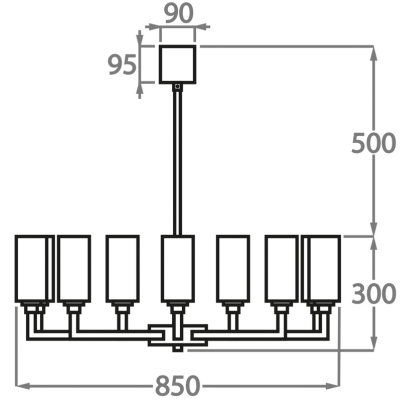

#### Metal Finish

Brushed Gold

Brushed Light  
Bronze

Brushed Nickel

Available Sizes

**6 Light**

CL627-6,

Height: 30 cm (11.81")

Diameter: 70 cm (27.56")

Bulbs: 6 x 42W E14 Golf Ball Bulbs/Lamps only

Net Weight: 6 kg / 13 lb

**9 Light**

CL627-9,

Height: 30 cm (11.81")

Diameter: 85 cm (33.46")

Bulbs: 9 x 42W E14 Golf Ball Bulbs/Lamps only

Net Weight: 6 kg / 11 lb

**12 Light**

CL627-12,

Height: 30 cm (11.81")

Diameter: 110 cm (43.31")

Bulbs: 12 x 42W E14 Golf Ball Bulbs/Lamps only

Net Weight: 7 kg / 15 lb

**9+3 Light**

CL627-9+3,

Height: 51 cm (20.08")

Diameter: 85 cm (33.46")

Bulbs: 12 x 42W E14 Golf Ball Bulbs/Lamps only

Net Weight: 13 kg / 29 lb

**12+6 Light**  
CL627-12+6,  
Height: 51 cm (20.08")  
Diameter: 110 cm (43.31")  
Bulbs: 18 × 42W E14