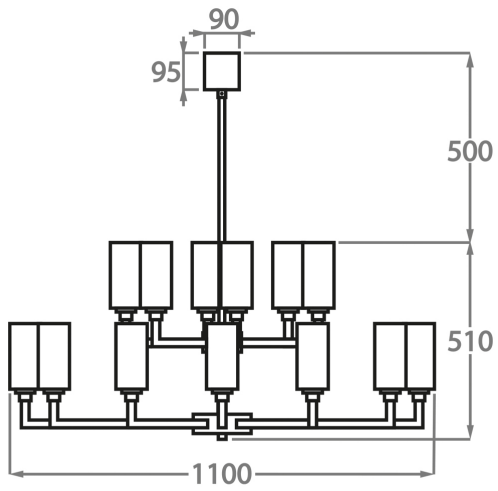

Brushed Nickel

CL627-12+6 in Clear Murano Glass and Brushed Nickel

Available Sizes

6 Light

CL627-6,

Height: 30 cm (11.81")

Diameter: 70 cm (27.56")

Bulbs: 6 x 42W E14 Golf Ball Bulbs/Lamps only

CL627-12,

Height: 30 cm (11.81")

Diameter: 110 cm (43.31")

Bulbs: 12 x 42W E14 Golf Ball Bulbs/Lamps only

Net Weight: 7 kg / 15 lb

9+3 Light

CL627-9+3,

Height: 51 cm (20.08")

Diameter: 85 cm (33.46")

Bulbs: 12 x 42W E14 Golf Ball Bulbs/Lamps only

Net Weight: 13 kg / 29 lb

12+6 Light
CL627-12+6,
Height: 51 cm (20.08")
Diameter: 110 cm (43.31")
Bulbs: 18 × 42W E14

Please use 'Golf Ball' bulbs/lamps only.

The dimensions of the central rod/chain and ceiling rose are not included in the height measurements.
Standard rod/chain and ceiling rose is 50cm if not otherwise specified by customer.