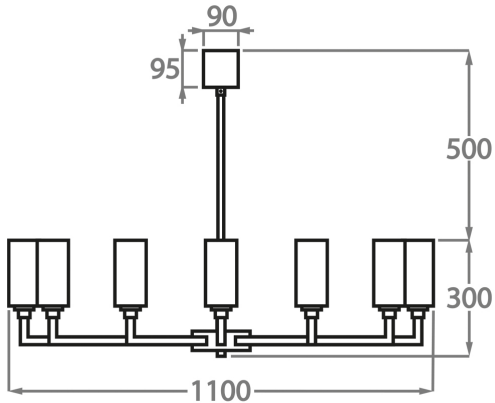

Diameter: 70 cm (27.56")

Bulbs: 6 x 42W E14 Golf Ball Bulbs/Lamps only

Net Weight: 6 kg / 13 lb

**9 Light**

CL627-9,

Height: 30 cm (11.81")

Diameter: 85 cm (33.46")

Bulbs: 9 x 42W E14 Golf Ball Bulbs/Lamps only

Net Weight: 6 kg / 11 lb

**12 Light**

CL627-12,

Height: 30 cm (11.81")

Diameter: 110 cm (43.31")

Bulbs: 12 x 42W E14 Golf Ball Bulbs/Lamps only

Net Weight: 7 kg / 15 lb

**9+3 Light**

CL627-9+3,

Height: 51 cm (20.08")

Diameter: 85 cm (33.46")

Bulbs: 12 x 42W E14 Golf Ball Bulbs/Lamps only

Net Weight: 13 kg / 29 lb

**12+6 Light**  
CL627-12+6,  
Height: 51 cm (20.08")  
Diameter: 110 cm (43.31")  
Bulbs: 18 × 42W E14

Please use 'Golf Ball' bulbs/lamps only.

The dimensions of the central rod/chain and ceiling rose are not included in the height measurements.  
Standard rod/chain and ceiling rose is 50cm if not otherwise specified by customer.