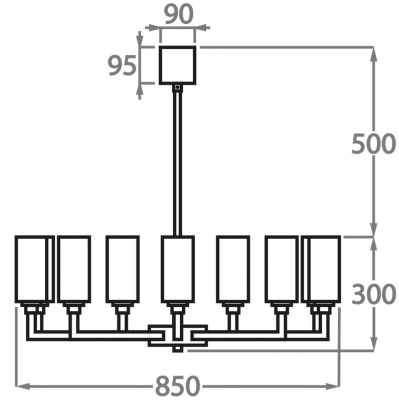

Brushed Light
Bronze

Brushed Nickel

Available Sizes

6 Light

CL627-6,

Height: 30 cm (11.81")

Diameter: 70 cm (27.56")

6 x 42W E14 Golf Ball Bulbs/Lamps only

Max Watt and Lamps: 42W x 6

Net Weight: 6 kg / 13 lb

9 Light

CL627-9,

Height: 30 cm (11.81")

Diameter: 85 cm (33.46")

9 x 42W E14 Golf Ball Bulbs/Lamps only

Max Watt and Lamps: 42W x 9

Net Weight: 6 kg / 11 lb

12 Light

CL627-12,

Height: 30 cm (11.81")

Diameter: 110 cm (43.31")

12 x 42W E14 Golf Ball Bulbs/Lamps only

Max Watt and Lamps: 42W x 12

Net Weight: 7 kg / 15 lb

9+3 Light

CL627-9+3,

Height: 51 cm (20.08")

Diameter: 85 cm (33.46")

12 x 42W E14 Golf Ball Bulbs/Lamps only

Max Watt and Lamps: 42W x 12

Net Weight: 13 kg / 29 lb

12+6 Light
CL627-12+6,
Height: 51 cm (20.08")
Diameter: 110 cm (43.31")
18 x 42W E14
Max Watt and Lamps: 42W x 18