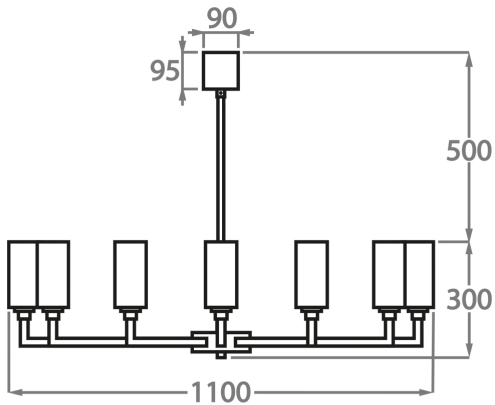

Max Watt and Lamps: 42W x 6

Net Weight: 6 kg / 13 lb

9 Light

CL627-9,

Height: 30 cm (11.81")

Diameter: 85 cm (33.46")

9 x 42W E14 Golf Ball Bulbs/Lamps only

Max Watt and Lamps: 42W x 9

Net Weight: 6 kg / 11 lb

12 Light

CL627-12,

Height: 30 cm (11.81")

Diameter: 110 cm (43.31")

12 x 42W E14 Golf Ball Bulbs/Lamps only

Max Watt and Lamps: 42W x 12

Net Weight: 7 kg / 15 lb

9+3 Light

CL627-9+3,

Height: 51 cm (20.08")

Diameter: 85 cm (33.46")

12 x 42W E14 Golf Ball Bulbs/Lamps only

Max Watt and Lamps: 42W x 12

Net Weight: 13 kg / 29 lb

12+6 Light
CL627-12+6,
Height: 51 cm (20.08")
Diameter: 110 cm (43.31")
18 x 42W E14
Max Watt and Lamps: 42W x 18

Please use 'Golf Ball' bulbs/lamps only.

The dimensions of the central rod/chain and ceiling rose are not included in the height measurements.
Standard rod/chain and ceiling rose is 50cm if not otherwise specified by customer.