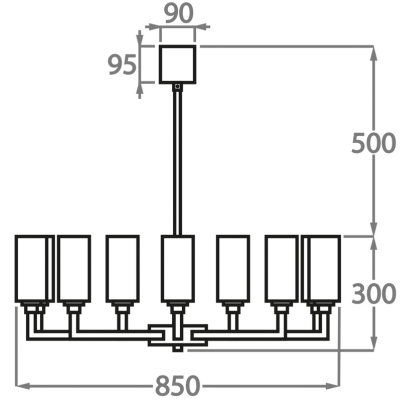

Brushed Nickel

CL627-12+6 in Clear Murano Glass and Brushed Nickel

Available Sizes

6 Light

CL627-6,

Height: 30 cm (11.81")

Diameter: 70 cm (27.56")

Bulbs: 6 x 42W E14 Golf Ball Bulbs/Lamps only

Net Weight: 6 kg / 13 lb

9 Light

CL627-9,

Height: 30 cm (11.81")

Diameter: 85 cm (33.46")

Bulbs: 9 x 42W E14 Golf Ball Bulbs/Lamps only

Net Weight: 6 kg / 11 lb

12 Light

CL627-12,

Height: 30 cm (11.81")

Diameter: 110 cm (43.31")

Bulbs: 12 x 42W E14 Golf Ball Bulbs/Lamps only

Net Weight: 7 kg / 15 lb

9+3 Light

CL627-9+3,

Height: 51 cm (20.08")

Diameter: 85 cm (33.46")

Bulbs: 12 x 42W E14 Golf Ball Bulbs/Lamps only

Net Weight: 13 kg / 29 lb

12+6 Light
CL627-12+6,
Height: 51 cm (20.08")
Diameter: 110 cm (43.31")
Bulbs: 18 × 42W E14

Please use 'Golf Ball' bulbs/lamps only.