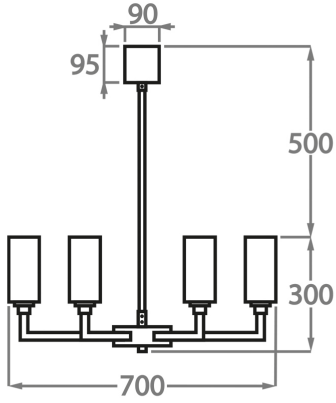

Brushed Light
Bronze

Brushed Nickel

Available Sizes

6 Light

CL627-6,

Height: 30 cm (11.81")

Diameter: 70 cm (27.56")

6 x 42W E14 Golf Ball Bulbs/Lamps only

Max Watt and Lamps: 42W x 6

Net Weight: 6 kg / 13 lb

9 Light

CL627-9,

Height: 30 cm (11.81")

Diameter: 85 cm (33.46")

9 x 42W E14 Golf Ball Bulbs/Lamps only

Max Watt and Lamps: 42W x 9

Net Weight: 6 kg / 11 lb

12 Light

CL627-12,

Height: 30 cm (11.81")

Diameter: 110 cm (43.31")

12 x 42W E14 Golf Ball Bulbs/Lamps only

Max Watt and Lamps: 42W x 12

Net Weight: 7 kg / 15 lb

9+3 Light

CL627-9+3,

Height: 51 cm (20.08")

Diameter: 85 cm (33.46")

12 x 42W E14 Golf Ball Bulbs/Lamps only

Max Watt and Lamps: 42W x 12

Net Weight: 13 kg / 29 lb

12+6 Light
CL627-12+6,
Height: 51 cm (20.08")
Diameter: 110 cm (43.31")
18 x 42W E14
Max Watt and Lamps: 42W x 18