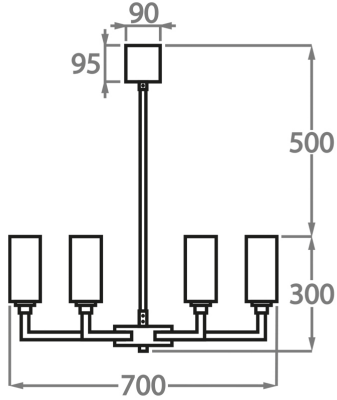

#### Metal Finish

Brushed Gold

Brushed Light  
Bronze

Brushed Nickel

Available Sizes

**6 Light**

CL627-6,

Height: 30 cm (11.81")

Diameter: 70 cm (27.56")

Bulbs: 6 x 42W E14 Golf Ball Bulbs/Lamps only

Net Weight: 6 kg / 13 lb

**9 Light**

CL627-9,

Height: 30 cm (11.81")

Diameter: 85 cm (33.46")

Bulbs: 9 x 42W E14 Golf Ball Bulbs/Lamps only

Net Weight: 6 kg / 11 lb

**12 Light**

CL627-12,

Height: 30 cm (11.81")

Diameter: 110 cm (43.31")

Bulbs: 12 x 42W E14 Golf Ball Bulbs/Lamps only

Net Weight: 7 kg / 15 lb

**9+3 Light**

Diameter: 110 cm (43.31")

Bulbs: 18 x 42W E14

Please use 'Golf Ball' bulbs/lamps only.

The dimensions of the central rod/chain and ceiling rose are not included in the height measurements.  
Standard rod/chain and ceiling rose is 50cm if not otherwise specified by customer.