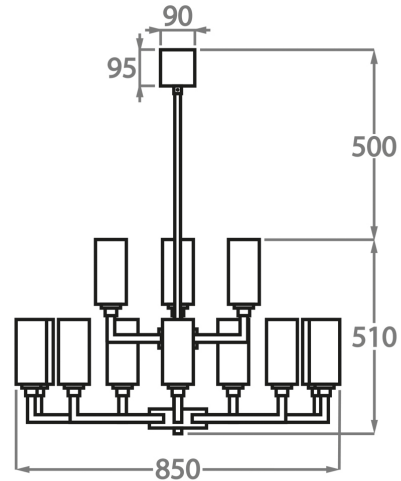

Diameter: 70 cm (27.56")

Bulbs: 6 x 42W E14 Golf Ball Bulbs/Lamps only

Net Weight: 6 kg / 13 lb

**9 Light**

CL627-9,

Height: 30 cm (11.81")

Diameter: 85 cm (33.46")

Bulbs: 9 x 42W E14 Golf Ball Bulbs/Lamps only

Net Weight: 6 kg / 11 lb

**12 Light**

CL627-12,

Height: 30 cm (11.81")

Diameter: 110 cm (43.31")

Bulbs: 12 x 42W E14 Golf Ball Bulbs/Lamps only

Net Weight: 7 kg / 15 lb

**9+3 Light**

CL627-9+3,

Height: 51 cm (20.08")

Diameter: 85 cm (33.46")

Bulbs: 12 x 42W E14 Golf Ball Bulbs/Lamps only

Net Weight: 13 kg / 29 lb

**12+6 Light**

CL627-12+6,

Height: 51 cm (20.08")

Diameter: 110 cm (43.31")

Bulbs: 18 x 42W E14

Please use 'Golf Ball' bulbs/lamps only.

The dimensions of the central rod/chain and ceiling rose are not included in the height measurements.  
Standard rod/chain and ceiling rose is 50cm if not otherwise specified by customer.