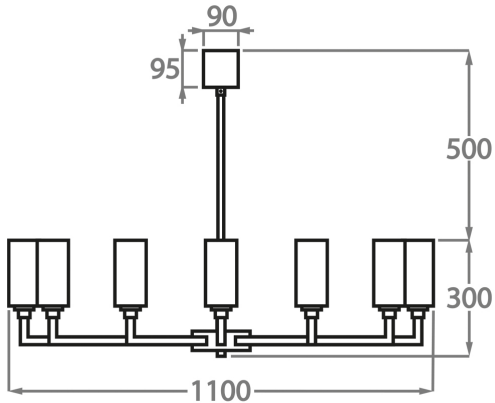

Brushed Nickel

CL627-12+6 in Clear Murano Glass and Brushed Nickel

Available Sizes

6 Light

CL627-6,

Height: 30 cm (11.81")

Diameter: 70 cm (27.56")

Bulbs: 6 x 42W E14 Golf Ball Bulbs/Lamps only

Net Weight: 6 kg / 13 lb

9 Light

CL627-9,

Height: 30 cm (11.81")

Diameter: 85 cm (33.46")

Bulbs: 9 x 42W E14 Golf Ball Bulbs/Lamps only

Net Weight: 6 kg / 11 lb

12 Light

CL627-12,

Height: 30 cm (11.81")

Diameter: 110 cm (43.31")

Bulbs: 12 x 42W E14 Golf Ball Bulbs/Lamps only

Net Weight: 7 kg / 15 lb

9+3 Light

CL627-9+3,

Height: 51 cm (20.08")

The dimensions of the central rod/chain and ceiling rose are not included in the height measurements.
Standard rod/chain and ceiling rose is 50cm if not otherwise specified by customer.