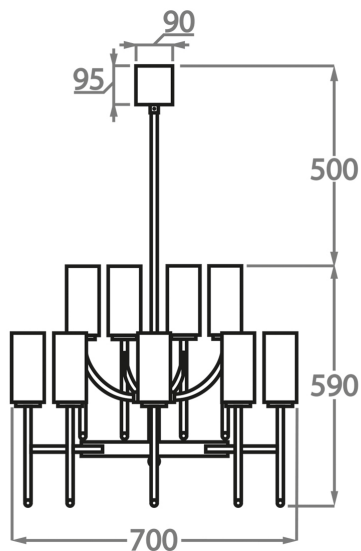

## Available Sizes

---

### 8+4 Light

CL628-8+4,

Height: 59 cm (23.23")

Diameter: 70 cm (27.56")

12 x 24W E14 Golf Ball Bulbs/Lamps only

Max Watt and Lamps: 24W x 12

Net Weight: 19 kg / 42 lb

### 10+5 Light

CL628-10+5,

Height: 59 cm (23.23")

Diameter: 88 cm (34.65")

15 x 24W E14 Golf Ball Bulbs/Lamps only

Max Watt and Lamps: 24W x 15

Net Weight: 34 kg / 75 lb

The dimensions of the central rod/chain and ceiling rose are not included in the height measurements.

Standard rod/chain and ceiling rose is 50cm if not otherwise specified by customer.

Shades can also be made with Customer Own Material (COM)