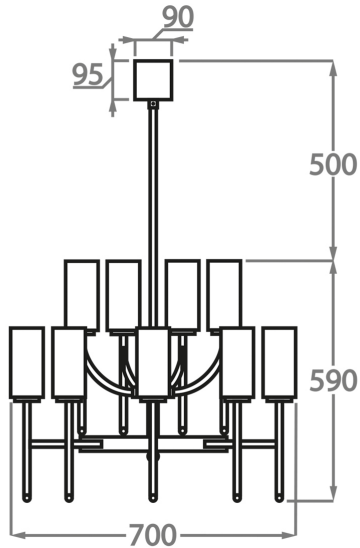

Metal Finishes

Brushed Gold

Brushed Nickel

Brushed Light
Bronze

Available Sizes

8+4 Light

CL628-8+4,

Height: 59 cm (23.23")

Diameter: 70 cm (27.56")

12 x 24W E14 Golf Ball Bulbs/Lamps only

Max Watt and Lamps: 24W x 12

Net Weight: 19 kg / 42 lb

10+5 Light

CL628-10+5,

Height: 59 cm (23.23")

Diameter: 88 cm (34.65")

15 x 24W E14 Golf Ball Bulbs/Lamps only

Max Watt and Lamps: 24W x 15

Net Weight: 34 kg / 75 lb

The dimensions of the central rod/chain and ceiling rose are not included in the height measurements.

Standard rod/chain and ceiling rose is 50cm if not otherwise specified by customer.