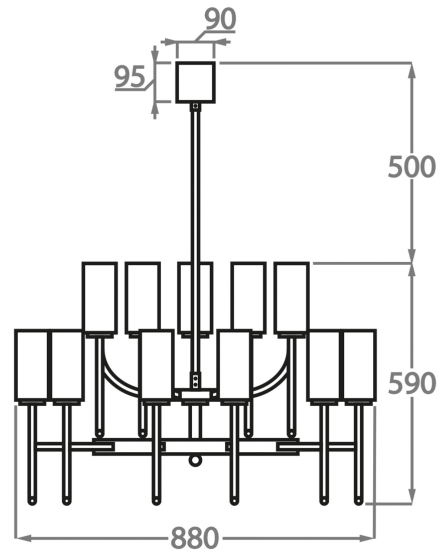

### 8+4 Light

CL628-8+4,

Height: 59 cm (23.23")

Diameter: 70 cm (27.56")

Bulbs: 12 x 24W E14 Golf Ball Bulbs/Lamps only

Net Weight: 19 kg / 42 lb

### 10+5 Light

CL628-10+5,

Height: 59 cm (23.23")

Diameter: 88 cm (34.65")

Bulbs: 15 x 24W E14 Golf Ball Bulbs/Lamps only

Net Weight: 34 kg / 75 lb

The dimensions of the central rod/chain and ceiling rose are not included in the height measurements.  
Standard rod/chain and ceiling rose is 50cm if not otherwise specified by customer.