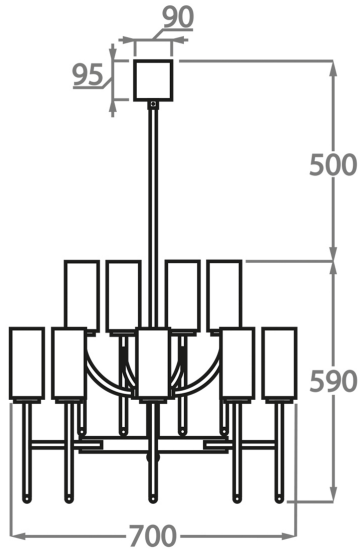

Available Sizes

8+4 Light

CL628-8+4,

Height: 59 cm (23.23")

Diameter: 70 cm (27.56")

Bulbs: 12 x 24W E14 Golf Ball Bulbs/Lamps only

Net Weight: 19 kg / 42 lb

10+5 Light

CL628-10+5,

Height: 59 cm (23.23")

Diameter: 88 cm (34.65")

Bulbs: 15 x 24W E14 Golf Ball Bulbs/Lamps only

Net Weight: 34 kg / 75 lb

The dimensions of the central rod/chain and ceiling rose are not included in the height measurements.
Standard rod/chain and ceiling rose is 50cm if not otherwise specified by customer.