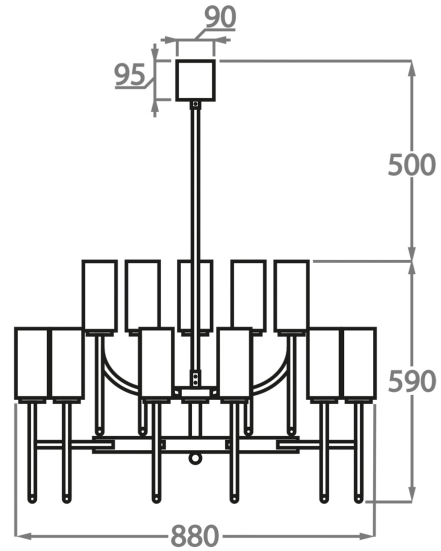

Available Sizes

8+4 Light

CL628-8+4,

Height: 59 cm (23.23")

Diameter: 70 cm (27.56")

Bulbs: 12 x 24W E14 Golf Ball Bulbs/Lamps only

Net Weight: 19 kg / 42 lb

10+5 Light

CL628-10+5,

Height: 59 cm (23.23")

Diameter: 88 cm (34.65")

Bulbs: 15 x 24W E14 Golf Ball Bulbs/Lamps only

Net Weight: 34 kg / 75 lb

The dimensions of the central rod/chain and ceiling rose are not included in the height measurements.
Standard rod/chain and ceiling rose is 50cm if not otherwise specified by customer.