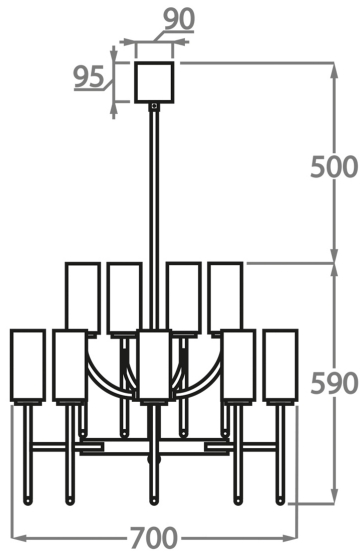

## Available Sizes

---

### 8+4 Light

CL628-8+4,

Height: 59 cm (23.23")

Diameter: 70 cm (27.56")

Bulbs: 12 x 24W E14 Golf Ball Bulbs/Lamps only

Net Weight: 19 kg / 42 lb

### 10+5 Light

CL628-10+5,

Height: 59 cm (23.23")

Diameter: 88 cm (34.65")

Bulbs: 15 x 24W E14 Golf Ball Bulbs/Lamps only

Net Weight: 34 kg / 75 lb

The dimensions of the central rod/chain and ceiling rose are not included in the height measurements.  
Standard rod/chain and ceiling rose is 50cm if not otherwise specified by customer.