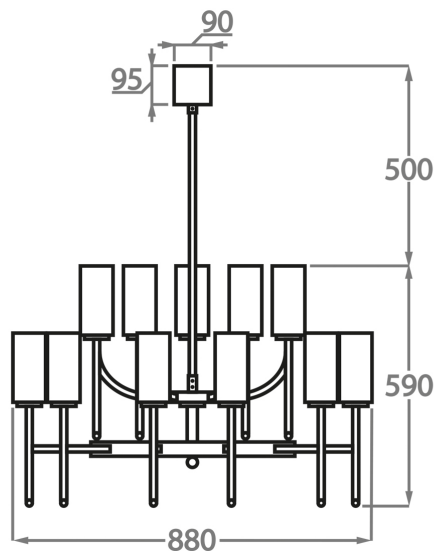

### 8+4 Light

CL628-8+4,

Height: 59 cm (23.23")

Diameter: 70 cm (27.56")

12 x 24W E14 Golf Ball Bulbs/Lamps only

Max Watt and Lamps: 24W x 12

Net Weight: 19 kg / 42 lb

### 10+5 Light

CL628-10+5,

Height: 59 cm (23.23")

Diameter: 88 cm (34.65")

15 x 24W E14 Golf Ball Bulbs/Lamps only

Max Watt and Lamps: 24W x 15

Net Weight: 34 kg / 75 lb

The dimensions of the central rod/chain and ceiling rose are not included in the height measurements.

Standard rod/chain and ceiling rose is 50cm if not otherwise specified by customer.

Shades can also be made with Customer Own Material (COM)