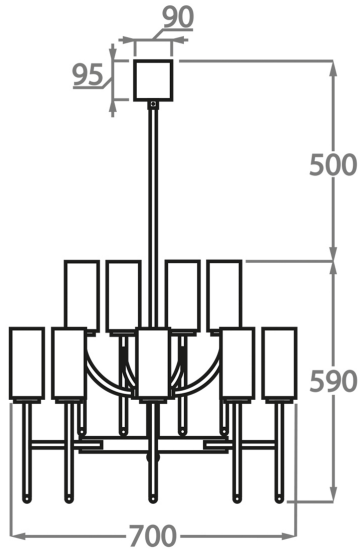

Available Sizes

8+4 Light

CL628-8+4,

Height: 59 cm (23.23")

Diameter: 70 cm (27.56")

Bulbs: 12 x 24W E14 Golf Ball Bulbs/Lamps only

Net Weight: 19 kg / 42 lb