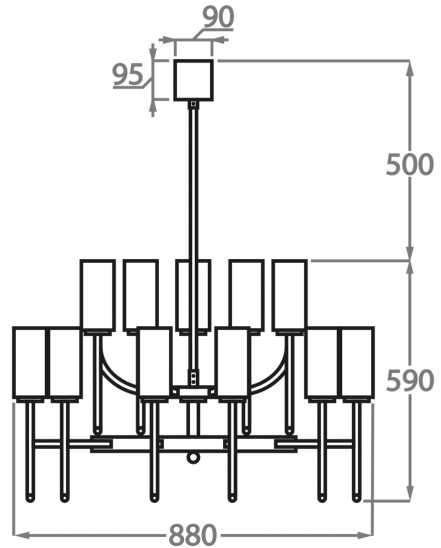

Metal Finishes

Brushed Gold

Brushed Nickel

Brushed Light
Bronze

Available Sizes

8+4 Light

CL628-8+4,

Height: 59 cm (23.23")

Diameter: 70 cm (27.56")

12 x 24W E14 Golf Ball Bulbs/Lamps only

Max Watt and Lamps: 24W x 12

Net Weight: 19 kg / 42 lb

10+5 Light

CL628-10+5,

Height: 59 cm (23.23")

Diameter: 88 cm (34.65")

15 x 24W E14 Golf Ball Bulbs/Lamps only

Max Watt and Lamps: 24W x 15

Net Weight: 34 kg / 75 lb

The dimensions of the central rod/chain and ceiling rose are not included in the height measurements.

Standard rod/chain and ceiling rose is 50cm if not otherwise specified by customer.