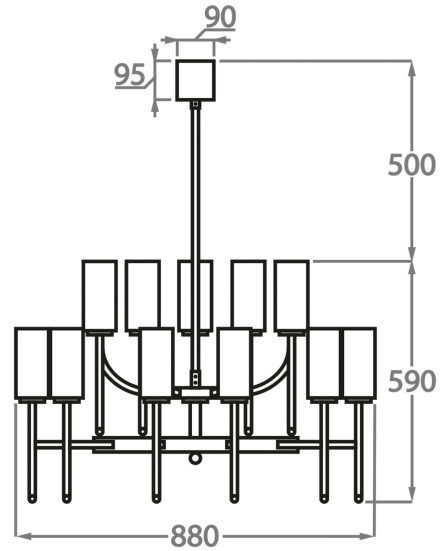

10+5 Light

CL628-10+5,

Height: 59 cm (23.23")

Diameter: 88 cm (34.65")

Bulbs: 15 x 24W E14 Golf Ball Bulbs/Lamps only

Net Weight: 34 kg / 75 lb