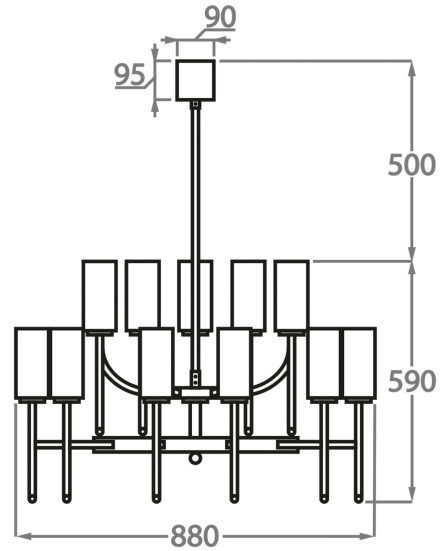

Available Sizes

8+4 Light

CL628-8+4,

Height: 59 cm (23.23")

Diameter: 70 cm (27.56")

Bulbs: 12 x 24W E14 Golf Ball Bulbs/Lamps only

Net Weight: 19 kg / 42 lb

10+5 Light

CL628-10+5,

Height: 59 cm (23.23")

Diameter: 88 cm (34.65")

Bulbs: 15 x 24W E14 Golf Ball Bulbs/Lamps only

Net Weight: 34 kg / 75 lb

The dimensions of the central rod/chain and ceiling rose are not included in the height measurements.
Standard rod/chain and ceiling rose is 50cm if not otherwise specified by customer.