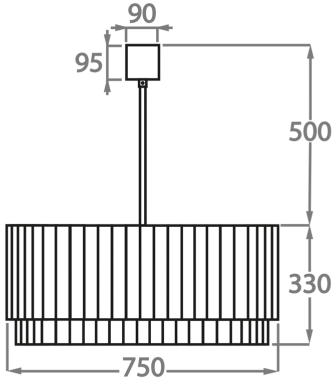

##### Murano Glass Finish

Clear  
Triangular

Smoke  
Triangular

Satin  
Triangular

**Available Sizes**

**Size One**

CL412-O-75,  
Height: 33 cm (12.99")  
Width: 50 cm (19.69")  
Length: 75 cm (29.53")  
Bulbs: 8 x 40w E27  
Net Weight: 60 kg / 108 lb

**Size Two**

CL412-O-90,  
Height: 33 cm (12.99")  
Width: 60 cm (23.62")  
Length: 90 cm (35.43")  
Bulbs: 9 x 40w E27  
Net Weight: 85 kg / 187 lb

**Size Three**

CL412-O-100,  
Height: 33 cm (12.99")  
Width: 60 cm (23.62")  
Length: 100 cm (39.37")  
Bulbs: 10 x 40w E27  
Net Weight: 100 kg / 220 lb

**Size Four**

CL412-O-120,  
Height: 33 cm (12.99")  
Width: 70 cm (27.56")  
Length: 120 cm (47.24")  
Bulbs: 12 x 40w E27  
Net Weight: 117 kg / 258 lb

The dimensions of the central rod and ceiling rose are not included in the height measurements  
The standard rod and ceiling rose is 50cm (20"), but this can be ordered in different sizes by the customer