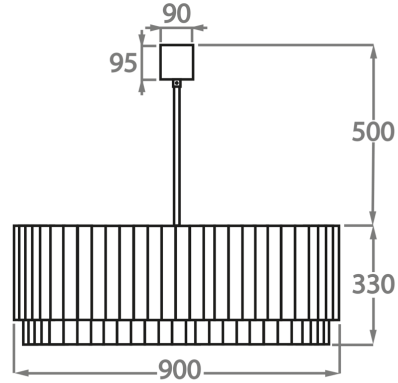

##### Murano Glass Finish

Clear  
Triangular

Smoke  
Triangular

Satin  
Triangular

**Available Sizes**

**Size One**

CL412-O-75,  
Height: 33 cm (12.99")  
Width: 50 cm (19.69")  
Length: 75 cm (29.53")  
Bulbs: 8 x 40w E27  
Net Weight: 60 kg / 108 lb

**Size Two**

CL412-O-90,  
Height: 33 cm (12.99")  
Width: 60 cm (23.62")  
Length: 90 cm (35.43")  
Bulbs: 9 x 40w E27  
Net Weight: 85 kg / 187 lb

**Size Three**

CL412-O-100,  
Height: 33 cm (12.99")  
Width: 60 cm (23.62")  
Length: 100 cm (39.37")  
Bulbs: 10 x 40w E27  
Net Weight: 100 kg / 220 lb

**Size Four**

CL412-O-120,  
Height: 33 cm (12.99")  
Width: 70 cm (27.56")  
Length: 120 cm (47.24")  
Bulbs: 12 x 40w E27  
Net Weight: 117 kg / 258 lb

The dimensions of the central rod and ceiling rose are not included in the height measurements  
The standard rod and ceiling rose is 50cm (20"), but this can be ordered in different sizes by the customer