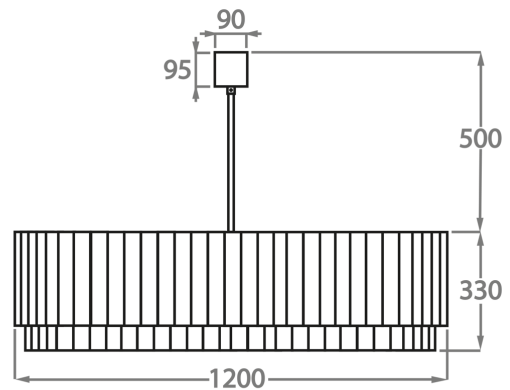

##### Murano Glass Finish

Clear Murano

Smoke  
Murano

Satin Murano

**Available Sizes**

**Size One**

CL412-O-75,  
Height: 33 cm (12.99")  
Width: 50 cm (19.69")  
Length: 75 cm (29.53")  
Bulbs: 8 x 40w E27  
Net Weight: 60 kg / 108 lb

**Size Two**

CL412-O-90,  
Height: 33 cm (12.99")  
Width: 60 cm (23.62")  
Length: 90 cm (35.43")  
Bulbs: 9 x 40w E27  
Net Weight: 85 kg / 187 lb

**Size Three**

CL412-O-100,  
Height: 33 cm (12.99")  
Width: 60 cm (23.62")  
Length: 100 cm (39.37")  
Bulbs: 10 x 40w E27  
Net Weight: 100 kg / 220 lb

**Size Four**

CL412-O-120,  
Height: 33 cm (12.99")  
Width: 70 cm (27.56")  
Length: 120 cm (47.24")  
Bulbs: 12 x 40w E27  
Net Weight: 117 kg / 258 lb

The dimensions of the central rod and ceiling rose are not included in the height measurements

The standard rod and ceiling rose is 50cm (20"), but this can be ordered in different sizes by the customer