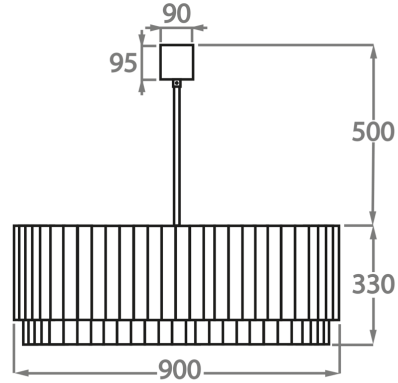

##### Murano Glass Finish

Clear Murano

Smoke  
Murano

Satin Murano

**Available Sizes**

**Size One**

CL412-O-75,  
Height: 33 cm (12.99")  
Width: 50 cm (19.69")  
Length: 75 cm (29.53")  
Bulbs: 8 x 40w E27  
Net Weight: 60 kg / 108 lb

**Size Two**

CL412-O-90,  
Height: 33 cm (12.99")  
Width: 60 cm (23.62")  
Length: 90 cm (35.43")  
Bulbs: 9 x 40w E27  
Net Weight: 85 kg / 187 lb

**Size Three**

CL412-O-100,  
Height: 33 cm (12.99")  
Width: 60 cm (23.62")  
Length: 100 cm (39.37")  
Bulbs: 10 x 40w E27  
Net Weight: 100 kg / 220 lb

**Size Four**

CL412-O-120,  
Height: 33 cm (12.99")  
Width: 70 cm (27.56")  
Length: 120 cm (47.24")  
Bulbs: 12 x 40w E27  
Net Weight: 117 kg / 258 lb

The dimensions of the central rod and ceiling rose are not included in the height measurements

The standard rod and ceiling rose is 50cm (20"), but this can be ordered in different sizes by the customer