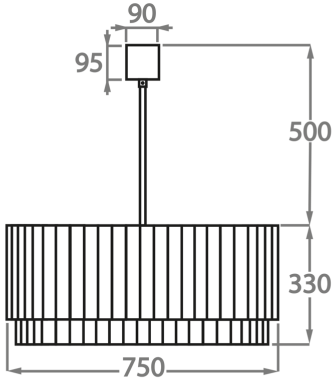

BELLA FIGURA

Concave Drum Oval Chandelier

CL412-OVAL

Collection Name

RETRO MURANO COLLECTION

Drawing stylistic inspiration from our classic drum chandelier, this 33cm high chandelier fits comfortably into rooms with lower ceilings. Despite only being 13" high, this piece does not lose its grandeur and its crafted Murano glass rods capture light from every angle. The Oval Drum chandelier's unique design becomes a captivating focal point within whatever room that it is incorporated into.

Murano Glass Finish

Clear Murano

Smoke Murano

Satin Murano

Available Sizes

Size One

CL412-O-75,
Height: 33 cm (12.99")
Width: 50 cm (19.69")
Length: 75 cm (29.53")
Bulbs: 8 x 40w E27
Net Weight: 60 kg / 108 lb

Size Two

CL412-O-90,
Height: 33 cm (12.99")
Width: 60 cm (23.62")
Length: 90 cm (35.43")
Bulbs: 9 x 40w E27
Net Weight: 85 kg / 187 lb

Size Three

CL412-O-100,
Height: 33 cm (12.99")
Width: 60 cm (23.62")
Length: 100 cm (39.37")
Bulbs: 10 x 40w E27
Net Weight: 100 kg / 220 lb

Size Four

CL412-O-120,
Height: 33 cm (12.99")
Width: 70 cm (27.56")
Length: 120 cm (47.24")
Bulbs: 12 x 40w E27
Net Weight: 117 kg / 258 lb

The dimensions of the central rod and ceiling rose are not included in the height measurements
The standard rod and ceiling rose is 50cm (20"), but this can be ordered in different sizes by the customer