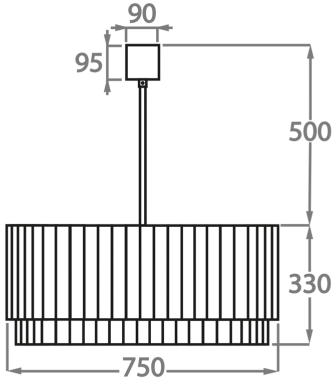

##### Murano Glass Finish

Clear Murano

Smoke  
Murano

Satin Murano

**Available Sizes**

**Size One**

CL412-O-75,  
Height: 33 cm (12.99")  
Width: 50 cm (19.69")  
Length: 75 cm (29.53")  
Bulbs: 8 x 40w E27  
Net Weight: 60 kg / 108 lb

**Size Two**

CL412-O-90,  
Height: 33 cm (12.99")  
Width: 60 cm (23.62")  
Length: 90 cm (35.43")  
Bulbs: 9 x 40w E27  
Net Weight: 85 kg / 187 lb

**Size Three**

CL412-O-100,  
Height: 33 cm (12.99")  
Width: 60 cm (23.62")  
Length: 100 cm (39.37")  
Bulbs: 10 x 40w E27  
Net Weight: 100 kg / 220 lb

**Size Four**

CL412-O-120,  
Height: 33 cm (12.99")  
Width: 70 cm (27.56")  
Length: 120 cm (47.24")  
Bulbs: 12 x 40w E27  
Net Weight: 117 kg / 258 lb

The dimensions of the central rod and ceiling rose are not included in the height measurements

The standard rod and ceiling rose is 50cm (20"), but this can be ordered in different sizes by the customer