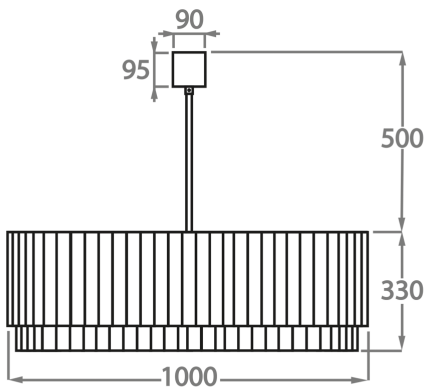

BELLA FIGURA

Concave Drum Oval Chandelier

CL412-OVAL

Collection Name

RETRO MURANO COLLECTION

Drawing stylistic inspiration from our classic drum chandelier, this 33cm high chandelier fits comfortably into rooms with lower ceilings. Despite only being 13" high, this piece does not lose its grandeur and its crafted Murano glass rods capture light from every angle. The Oval Drum chandelier's unique design becomes a captivating focal point within whatever room that it is incorporated into.

Murano Glass Finish

Clear Murano

Smoke Murano

Satin Murano

Available Sizes

Size One

CL412-O-75,
Height: 33 cm (12.99")
Width: 50 cm (19.69")
Length: 75 cm (29.53")
Bulbs: 8 x 40w E27
Net Weight: 60 kg / 108 lb

Size Two

CL412-O-90,
Height: 33 cm (12.99")
Width: 60 cm (23.62")
Length: 90 cm (35.43")
Bulbs: 9 x 40w E27
Net Weight: 85 kg / 187 lb

Size Three

CL412-O-100,
Height: 33 cm (12.99")
Width: 60 cm (23.62")
Length: 100 cm (39.37")
Bulbs: 10 x 40w E27
Net Weight: 100 kg / 220 lb

Size Four

CL412-O-120,
Height: 33 cm (12.99")
Width: 70 cm (27.56")
Length: 120 cm (47.24")
Bulbs: 12 x 40w E27
Net Weight: 117 kg / 258 lb

The dimensions of the central rod and ceiling rose are not included in the height measurements
The standard rod and ceiling rose is 50cm (20"), but this can be ordered in different sizes by the customer