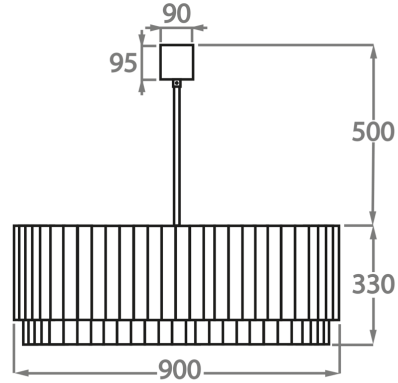

Murano Glass Finish

Clear Murano

Smoke Murano

Satin Murano

Available Sizes

Size One

CL412-O-75,
Height: 33 cm (12.99")
Width: 50 cm (19.69")
Length: 75 cm (29.53")
Bulbs: 8 x 40w E27
Net Weight: 60 kg / 108 lb

Size Two

CL412-O-90,
Height: 33 cm (12.99")
Width: 60 cm (23.62")
Length: 90 cm (35.43")
Bulbs: 9 x 40w E27
Net Weight: 85 kg / 187 lb

Size Three

CL412-O-100,
Height: 33 cm (12.99")
Width: 60 cm (23.62")
Length: 100 cm (39.37")
Bulbs: 10 x 40w E27
Net Weight: 100 kg / 220 lb

Size Four

CL412-O-120,
Height: 33 cm (12.99")
Width: 70 cm (27.56")
Length: 120 cm (47.24")
Bulbs: 12 x 40w E27
Net Weight: 117 kg / 258 lb

The dimensions of the central rod and ceiling rose are not included in the height measurements
The standard rod and ceiling rose is 50cm (20"), but this can be ordered in different sizes by the customer