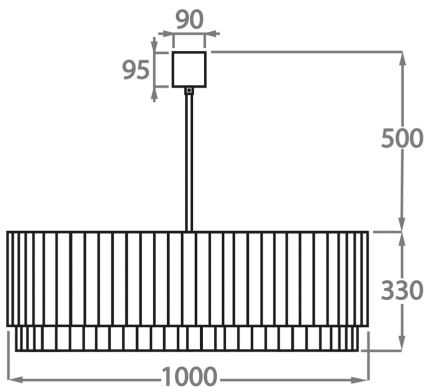

##### Murano Glass Finish

Clear Murano

Smoke  
Murano

Satin Murano

**Available Sizes**

**Size One**

CL412-O-75,  
Height: 33 cm (12.99")  
Width: 50 cm (19.69")  
Length: 75 cm (29.53")  
Bulbs: 8 x 40w E27  
Net Weight: 60 kg / 108 lb

**Size Two**

CL412-O-90,  
Height: 33 cm (12.99")  
Width: 60 cm (23.62")  
Length: 90 cm (35.43")  
Bulbs: 9 x 40w E27  
Net Weight: 85 kg / 187 lb

**Size Three**

CL412-O-100,  
Height: 33 cm (12.99")  
Width: 60 cm (23.62")  
Length: 100 cm (39.37")  
Bulbs: 10 x 40w E27  
Net Weight: 100 kg / 220 lb

**Size Four**

CL412-O-120,  
Height: 33 cm (12.99")  
Width: 70 cm (27.56")  
Length: 120 cm (47.24")  
Bulbs: 12 x 40w E27  
Net Weight: 117 kg / 258 lb

The dimensions of the central rod and ceiling rose are not included in the height measurements

The standard rod and ceiling rose is 50cm (20"), but this can be ordered in different sizes by the customer