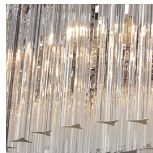

BELLA FIGURA

Concave Drum Oval Chandelier

CL412-OVAL

Collection Name

RETRO MURANO COLLECTION

Drawing stylistic inspiration from our classic drum chandelier, this 33cm high chandelier fits comfortably into rooms with lower ceilings. Despite only being 13" high, this piece does not lose its grandeur and its crafted Murano glass rods capture light from every angle. The Oval Drum chandelier's unique design becomes a captivating focal point within whatever room that it is incorporated into.

Compatible with

Bathroom

CL412-O-90 in Smoke Triangular Flat Cut Murano Glass and Chrome

Available Finishes

Metal Finish

Chrome

Brushed Dark Bronze

Polished Gold

Murano Glass Finish

Clear Murano

Smoke Murano

Satin Murano

Available Sizes

Size One

CL412-O-75,
Height: 33 cm (12.99")
Width: 50 cm (19.69")
Length: 75 cm (29.53")
Bulbs: 8 x 40w E27
Net Weight: 60 kg / 108 lb