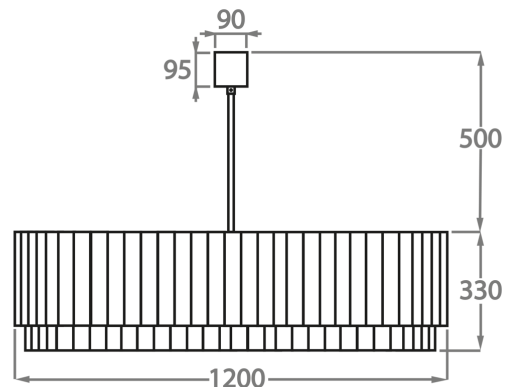

Murano Glass Finish

Clear Murano

Smoke Murano

Satin Murano

Available Sizes

Size One

CL412-O-75,
Height: 33 cm (12.99")
Width: 50 cm (19.69")
Length: 75 cm (29.53")
Bulbs: 8 x 40w E27
Net Weight: 60 kg / 108 lb

Size Two

CL412-O-90,
Height: 33 cm (12.99")
Width: 60 cm (23.62")
Length: 90 cm (35.43")
Bulbs: 9 x 40w E27
Net Weight: 85 kg / 187 lb

Size Three

CL412-O-100,
Height: 33 cm (12.99")
Width: 60 cm (23.62")
Length: 100 cm (39.37")
Bulbs: 10 x 40w E27
Net Weight: 100 kg / 220 lb

Size Four

CL412-O-120,
Height: 33 cm (12.99")
Width: 70 cm (27.56")
Length: 120 cm (47.24")
Bulbs: 12 x 40w E27
Net Weight: 117 kg / 258 lb

The dimensions of the central rod and ceiling rose are not included in the height measurements
The standard rod and ceiling rose is 50cm (20"), but this can be ordered in different sizes by the customer