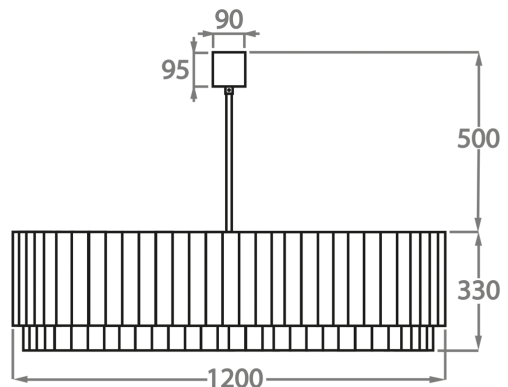

##### Murano Glass Finish

Clear  
Triangular

Smoke  
Triangular

Satin  
Triangular

**Available Sizes**

**Size One**

CL412-O-75,  
Height: 33 cm (12.99")  
Width: 50 cm (19.69")  
Length: 75 cm (29.53")  
Bulbs: 8 x 40w E27  
Net Weight: 60 kg / 108 lb

**Size Two**

CL412-O-90,  
Height: 33 cm (12.99")  
Width: 60 cm (23.62")  
Length: 90 cm (35.43")  
Bulbs: 9 x 40w E27  
Net Weight: 85 kg / 187 lb

**Size Three**

CL412-O-100,  
Height: 33 cm (12.99")  
Width: 60 cm (23.62")  
Length: 100 cm (39.37")  
Bulbs: 10 x 40w E27  
Net Weight: 100 kg / 220 lb

**Size Four**

CL412-O-120,  
Height: 33 cm (12.99")  
Width: 70 cm (27.56")  
Length: 120 cm (47.24")  
Bulbs: 12 x 40w E27  
Net Weight: 117 kg / 258 lb

The dimensions of the central rod and ceiling rose are not included in the height measurements  
The standard rod and ceiling rose is 50cm (20"), but this can be ordered in different sizes by the customer