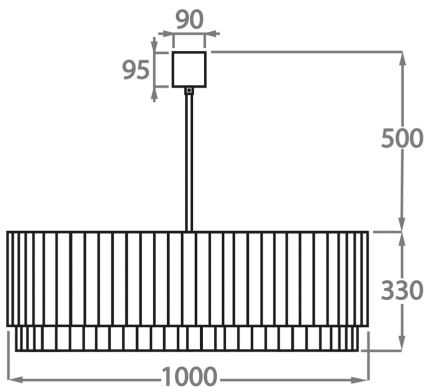

##### Murano Glass Finish

Clear  
Triangular

Smoke  
Triangular

Satin  
Triangular

**Available Sizes**

**Size One**

CL412-O-75,  
Height: 33 cm (12.99")  
Width: 50 cm (19.69")  
Length: 75 cm (29.53")  
Bulbs: 8 x 40w E27  
Net Weight: 60 kg / 108 lb

**Size Two**

CL412-O-90,  
Height: 33 cm (12.99")  
Width: 60 cm (23.62")  
Length: 90 cm (35.43")  
Bulbs: 9 x 40w E27  
Net Weight: 85 kg / 187 lb

**Size Three**

CL412-O-100,  
Height: 33 cm (12.99")  
Width: 60 cm (23.62")  
Length: 100 cm (39.37")  
Bulbs: 10 x 40w E27  
Net Weight: 100 kg / 220 lb

**Size Four**

CL412-O-120,  
Height: 33 cm (12.99")  
Width: 70 cm (27.56")  
Length: 120 cm (47.24")  
Bulbs: 12 x 40w E27  
Net Weight: 117 kg / 258 lb

The dimensions of the central rod and ceiling rose are not included in the height measurements  
The standard rod and ceiling rose is 50cm (20"), but this can be ordered in different sizes by the customer