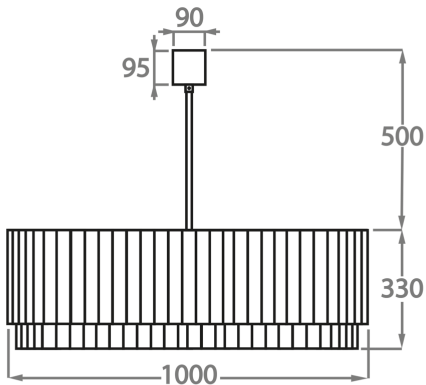

BELLA FIGURA

Concave Drum Oval Chandelier

CL412-OVAL

Collection Name

RETRO MURANO COLLECTION

Drawing stylistic inspiration from our classic drum chandelier, this 33cm high chandelier fits comfortably into rooms with lower ceilings. Despite only being 13" high, this piece does not lose its grandeur and its crafted Murano glass rods capture light from every angle. The Oval Drum chandelier's unique design becomes a captivating focal point within whatever room that it is incorporated into.

Murano Glass Finish

Clear Murano

Smoke
Murano

Satin Murano

Available Sizes

Size One

CL412-O-75,
Height: 33 cm (12.99")
Width: 50 cm (19.69")
Length: 75 cm (29.53")
Bulbs: 8 x 40W E27
Net Weight: 60 kg / 108 lb

Size Two

CL412-O-90,
Height: 33 cm (12.99")
Width: 60 cm (23.62")
Length: 90 cm (35.43")
Bulbs: 9 x 40W E27
Net Weight: 85 kg / 187 lb

Size Three

CL412-O-100,
Height: 33 cm (12.99")
Width: 60 cm (23.62")
Length: 100 cm (39.37")
Bulbs: 10 x 40W E27
Net Weight: 100 kg / 220 lb

Size Four

CL412-O-120,
Height: 33 cm (12.99")
Width: 70 cm (27.56")
Length: 120 cm (47.24")
Bulbs: 12 x 40W E27
Net Weight: 117 kg / 258 lb

The dimensions of the central rod and ceiling rose are not included in the height measurements.
The standard rod and ceiling rose is 50cm (20"), but this can be ordered in different sizes by the customer.