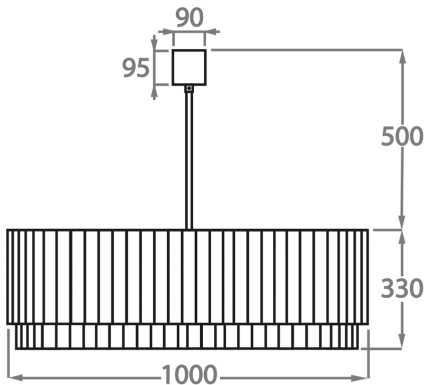

##### Murano Glass Finish

Clear Murano

Smoke  
Murano

Satin Murano

**Available Sizes**

**Size One**

CL412-O-75,  
Height: 33 cm (12.99")  
Width: 50 cm (19.69")  
Length: 75 cm (29.53")  
Bulbs: 8 x 40W E27  
Net Weight: 60 kg / 108 lb

**Size Two**

CL412-O-90,  
Height: 33 cm (12.99")  
Width: 60 cm (23.62")  
Length: 90 cm (35.43")  
Bulbs: 9 x 40W E27  
Net Weight: 85 kg / 187 lb

**Size Three**

CL412-O-100,  
Height: 33 cm (12.99")  
Width: 60 cm (23.62")  
Length: 100 cm (39.37")  
Bulbs: 10 x 40W E27  
Net Weight: 100 kg / 220 lb

**Size Four**

CL412-O-120,  
Height: 33 cm (12.99")  
Width: 70 cm (27.56")  
Length: 120 cm (47.24")  
Bulbs: 12 x 40W E27  
Net Weight: 117 kg / 258 lb

The dimensions of the central rod and ceiling rose are not included in the height measurements.  
The standard rod and ceiling rose is 50cm (20"), but this can be ordered in different sizes by the customer.