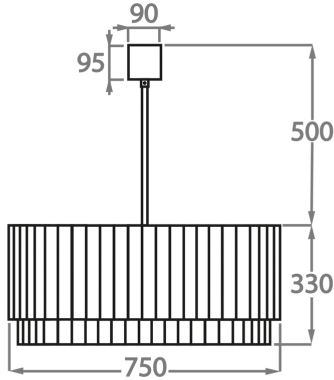

BELLA FIGURA

Concave Drum Oval Chandelier

CL412-OVAL

Collection Name

RETRO MURANO COLLECTION

Drawing stylistic inspiration from our classic drum chandelier, this 33cm high chandelier fits comfortably into rooms with lower ceilings. Despite only being 13" high, this piece does not lose its grandeur and its crafted Murano glass rods capture light from every angle. The Oval Drum chandelier's unique design becomes a captivating focal point within whatever room that it is incorporated into.

Murano Glass Finish

Clear Murano

Smoke
Murano

Satin Murano

Available Sizes

Size One

CL412-O-75,
Height: 33 cm (12.99")
Width: 50 cm (19.69")
Length: 75 cm (29.53")
Bulbs: 8 x 40W E27
Net Weight: 60 kg / 108 lb

Size Two

CL412-O-90,
Height: 33 cm (12.99")
Width: 60 cm (23.62")
Length: 90 cm (35.43")
Bulbs: 9 x 40W E27
Net Weight: 85 kg / 187 lb

Size Three

CL412-O-100,
Height: 33 cm (12.99")
Width: 60 cm (23.62")
Length: 100 cm (39.37")
Bulbs: 10 x 40W E27
Net Weight: 100 kg / 220 lb

Size Four

CL412-O-120,
Height: 33 cm (12.99")
Width: 70 cm (27.56")
Length: 120 cm (47.24")
Bulbs: 12 x 40W E27
Net Weight: 117 kg / 258 lb

The dimensions of the central rod and ceiling rose are not included in the height measurements.
The standard rod and ceiling rose is 50cm (20"), but this can be ordered in different sizes by the customer.