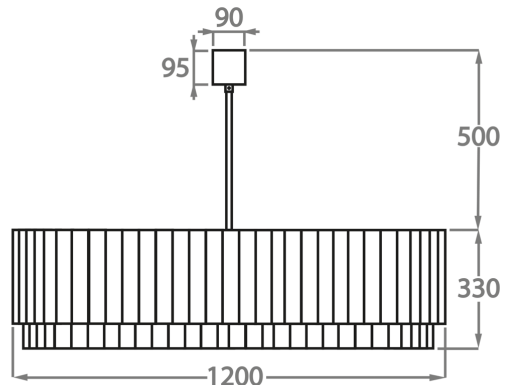

##### Murano Glass Finish

Clear Murano

Smoke  
Murano

Satin Murano

**Available Sizes**

**Size One**

CL412-O-75,  
Height: 33 cm (12.99")  
Width: 50 cm (19.69")  
Length: 75 cm (29.53")  
Bulbs: 8 x 40W E27  
Net Weight: 60 kg / 108 lb

**Size Two**

CL412-O-90,  
Height: 33 cm (12.99")  
Width: 60 cm (23.62")  
Length: 90 cm (35.43")  
Bulbs: 9 x 40W E27  
Net Weight: 85 kg / 187 lb

**Size Three**

CL412-O-100,  
Height: 33 cm (12.99")  
Width: 60 cm (23.62")  
Length: 100 cm (39.37")  
Bulbs: 10 x 40W E27  
Net Weight: 100 kg / 220 lb

**Size Four**

CL412-O-120,  
Height: 33 cm (12.99")  
Width: 70 cm (27.56")  
Length: 120 cm (47.24")  
Bulbs: 12 x 40W E27  
Net Weight: 117 kg / 258 lb

The dimensions of the central rod and ceiling rose are not included in the height measurements.  
The standard rod and ceiling rose is 50cm (20"), but this can be ordered in different sizes by the customer.