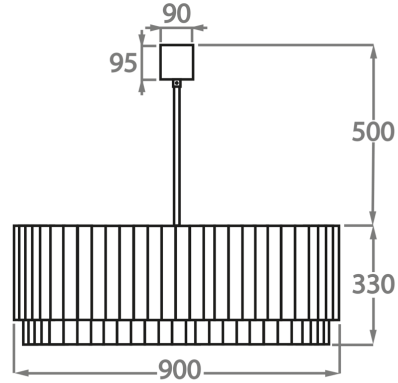

Murano Glass Finish

Clear Murano

Smoke
Murano

Satin Murano

Available Sizes

Size One

CL412-O-75,
Height: 33 cm (12.99")
Width: 50 cm (19.69")
Length: 75 cm (29.53")
Bulbs: 8 x 40W E27
Net Weight: 60 kg / 108 lb

Size Two

CL412-O-90,
Height: 33 cm (12.99")
Width: 60 cm (23.62")
Length: 90 cm (35.43")
Bulbs: 9 x 40W E27
Net Weight: 85 kg / 187 lb

Size Three

CL412-O-100,
Height: 33 cm (12.99")
Width: 60 cm (23.62")
Length: 100 cm (39.37")
Bulbs: 10 x 40W E27
Net Weight: 100 kg / 220 lb

Size Four

CL412-O-120,
Height: 33 cm (12.99")
Width: 70 cm (27.56")
Length: 120 cm (47.24")
Bulbs: 12 x 40W E27
Net Weight: 117 kg / 258 lb

The dimensions of the central rod and ceiling rose are not included in the height measurements.
The standard rod and ceiling rose is 50cm (20"), but this can be ordered in different sizes by the customer.