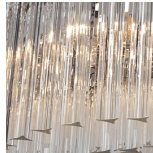

BELLA FIGURA

Concave Drum Oval Chandelier

CL412-OVAL

Collection Name

RETRO MURANO COLLECTION

Drawing stylistic inspiration from our classic drum chandelier, this 33cm high chandelier fits comfortably into rooms with lower ceilings. Despite only being 13" high, this piece does not lose its grandeur and its crafted Murano glass rods capture light from every angle. The Oval Drum chandelier's unique design becomes a captivating focal point within whatever room that it is incorporated into.

Compatible with

Bathroom

CL412-O-90 in Clear Triangular Flat Cut Murano Glass and Chrome

Available Finishes

Metal Finish

Chrome

Brushed Dark
Bronze

Polished Gold

Murano Glass Finish

Clear Murano

Smoke
Murano

Satin Murano

Available Sizes

Size One

CL412-O-75,
Height: 33 cm (12.99")
Width: 50 cm (19.69")
Length: 75 cm (29.53")
Bulbs: 8 x 40W E27
Net Weight: 60 kg / 108 lb