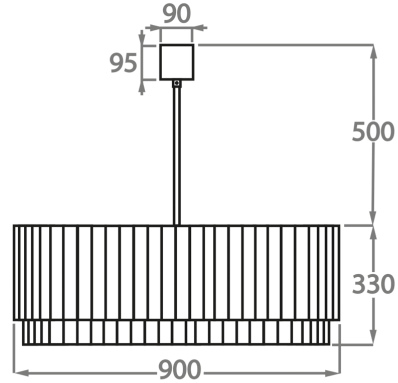

##### Murano Glass Finish

Clear Murano

Smoke  
Murano

Satin Murano

**Available Sizes**

**Size One**

CL412-O-75,  
Height: 33 cm (12.99")  
Width: 50 cm (19.69")  
Length: 75 cm (29.53")  
Bulbs: 8 x 40W E27  
Net Weight: 60 kg / 108 lb

**Size Two**

CL412-O-90,  
Height: 33 cm (12.99")  
Width: 60 cm (23.62")  
Length: 90 cm (35.43")  
Bulbs: 9 x 40W E27  
Net Weight: 85 kg / 187 lb

**Size Three**

CL412-O-100,  
Height: 33 cm (12.99")  
Width: 60 cm (23.62")  
Length: 100 cm (39.37")  
Bulbs: 10 x 40W E27  
Net Weight: 100 kg / 220 lb

**Size Four**

CL412-O-120,  
Height: 33 cm (12.99")  
Width: 70 cm (27.56")  
Length: 120 cm (47.24")  
Bulbs: 12 x 40W E27  
Net Weight: 117 kg / 258 lb

The dimensions of the central rod and ceiling rose are not included in the height measurements.  
The standard rod and ceiling rose is 50cm (20"), but this can be ordered in different sizes by the customer.