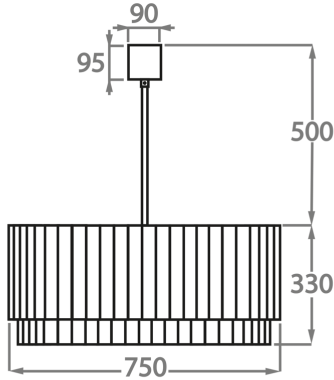

##### Murano Glass Finish

Clear Murano

Smoke  
Murano

Satin Murano

**Available Sizes**

**Size One**

CL412-O-75,  
Height: 33 cm (12.99")  
Width: 50 cm (19.69")  
Length: 75 cm (29.53")  
Bulbs: 8 x 40W E27  
Net Weight: 60 kg / 108 lb

**Size Two**

CL412-O-90,  
Height: 33 cm (12.99")  
Width: 60 cm (23.62")  
Length: 90 cm (35.43")  
Bulbs: 9 x 40W E27  
Net Weight: 85 kg / 187 lb

**Size Three**

CL412-O-100,  
Height: 33 cm (12.99")  
Width: 60 cm (23.62")  
Length: 100 cm (39.37")  
Bulbs: 10 x 40W E27  
Net Weight: 100 kg / 220 lb

**Size Four**

CL412-O-120,  
Height: 33 cm (12.99")  
Width: 70 cm (27.56")  
Length: 120 cm (47.24")  
Bulbs: 12 x 40W E27  
Net Weight: 117 kg / 258 lb

The dimensions of the central rod and ceiling rose are not included in the height measurements.  
The standard rod and ceiling rose is 50cm (20"), but this can be ordered in different sizes by the customer.