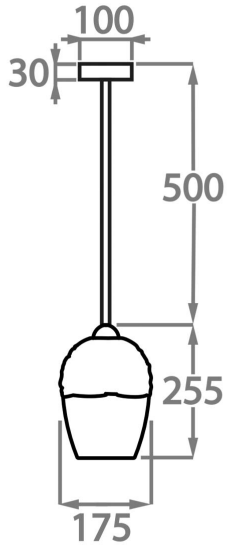

Available Sizes

One size only

CL238,

Height: 25.5 cm (10.04")

Diameter: 17.5 cm (6.89")

Bulbs: 1 x 40W E14

Net Weight: 3 kg / 7 lb

This pendant is supplied as standard with 100cm (20") of flex. More flex is available on request, this design can be adjusted on site to desired hanging drops.