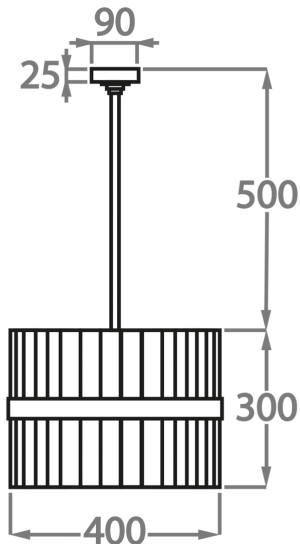

Polished Gold

Polished
Nickel

Antique
Brushed Brass

Bronze

Available Sizes

Size One

CL121-LAN-20,
Height: 30 cm (11.81")
Diameter: 20 cm (7.87")
1 x 40W E27
Max Watt and Lamps: 40W x 1
Net Weight: 5 kg / 11 lb

Size Two

CL121-LAN-30,
Height: 30 cm (11.81")
Diameter: 30 cm (11.81")
1 x 40W E27
Max Watt and Lamps: 40W x 1
Net Weight: 5 kg / 11 lb

Size Three

CL121-LAN-40,
Height: 30 cm (11.81")
Diameter: 40 cm (15.75")
1 x 40W E27
Max Watt and Lamps: 40W x 1
Net Weight: 8 kg / 17 lb

The dimensions of the supporting rod and ceiling rose are not included in the height measurements.

The standard rod and ceiling rose are 50cm (20") high from the top of the pendant, if not otherwise specified by the client.