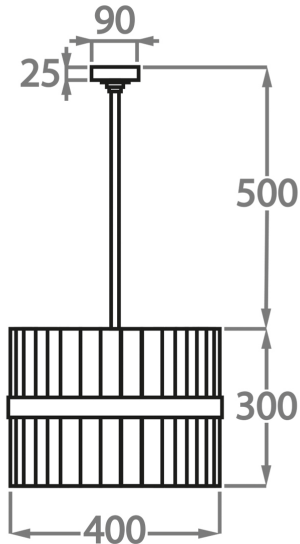

**Size One**

CL121-LAN-20,  
Height: 30 cm (11.81")  
Diameter: 20 cm (7.87")  
Bulbs: 1 x 40W E27  
Net Weight: 5 kg / 11 lb

**Size Two**

CL121-LAN-30,  
Height: 30 cm (11.81")  
Diameter: 30 cm (11.81")  
Bulbs: 1 x 40W E27  
Net Weight: 5 kg / 11 lb

**Size Three**

CL121-LAN-40,  
Height: 30 cm (11.81")  
Diameter: 40 cm (15.75")  
Bulbs: 1 x 40W E27  
Net Weight: 8 kg / 17 lb

The dimensions of the supporting rod and ceiling rose are not included in the height measurements.

The standard rod and ceiling rose are 50cm (20") high from the top of the pendant, if not otherwise specified by the client.