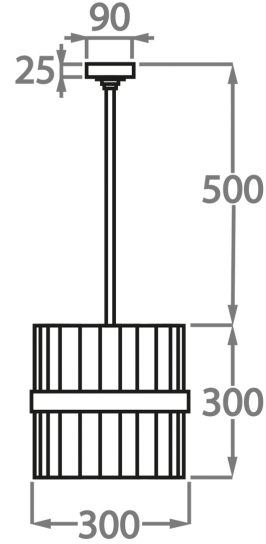

**Size One**

CL121-LAN-20,  
Height: 30 cm (11.81")  
Diameter: 20 cm (7.87")  
Bulbs: 1 x 40W E27  
Net Weight: 5 kg / 11 lb

**Size Two**

CL121-LAN-30,  
Height: 30 cm (11.81")  
Diameter: 30 cm (11.81")  
Bulbs: 1 x 40W E27  
Net Weight: 5 kg / 11 lb

**Size Three**

CL121-LAN-40,  
Height: 30 cm (11.81")  
Diameter: 40 cm (15.75")  
Bulbs: 1 x 40W E27  
Net Weight: 8 kg / 17 lb

The dimensions of the supporting rod and ceiling rose are not included in the height measurements.

The standard rod and ceiling rose are 50cm (20") high from the top of the pendant, if not otherwise specified by the client.