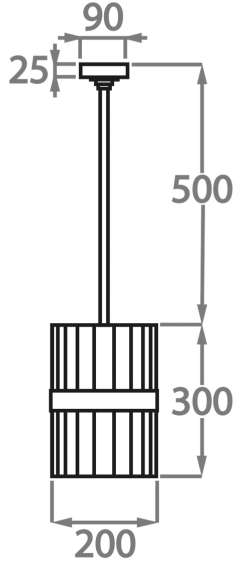

**Size One**

CL121-LAN-20,  
Height: 30 cm (11.81")  
Diameter: 20 cm (7.87")  
Bulbs: 1 x 40W E27  
Net Weight: 5 kg / 11 lb

**Size Two**

CL121-LAN-30,  
Height: 30 cm (11.81")  
Diameter: 30 cm (11.81")  
Bulbs: 1 x 40W E27  
Net Weight: 5 kg / 11 lb

**Size Three**

CL121-LAN-40,  
Height: 30 cm (11.81")  
Diameter: 40 cm (15.75")  
Bulbs: 1 x 40W E27  
Net Weight: 8 kg / 17 lb

The dimensions of the supporting rod and ceiling rose are not included in the height measurements.

The standard rod and ceiling rose are 50cm (20") high from the top of the pendant, if not otherwise specified by the client.