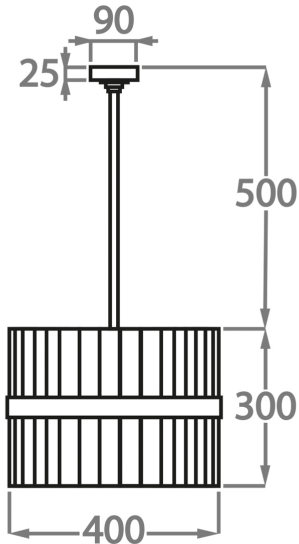

Polished Gold

Polished
Nickel

Bronze

Brushed Dark
Bronze

Size One

CL121-LAN-20,
Height: 30 cm (11.81")
Diameter: 20 cm (7.87")
Bulbs: 1 x 40W E27
Net Weight: 5 kg / 11 lb

Size Two

CL121-LAN-30,
Height: 30 cm (11.81")
Diameter: 30 cm (11.81")
Bulbs: 1 x 40W E27
Net Weight: 5 kg / 11 lb

Size Three

CL121-LAN-40,
Height: 30 cm (11.81")
Diameter: 40 cm (15.75")
Bulbs: 1 x 40W E27
Net Weight: 8 kg / 17 lb

The dimensions of the supporting rod and ceiling rose are not included in the height measurements.

The standard rod and ceiling rose are 50cm (20") high from the top of the pendant, if not otherwise specified by the client.