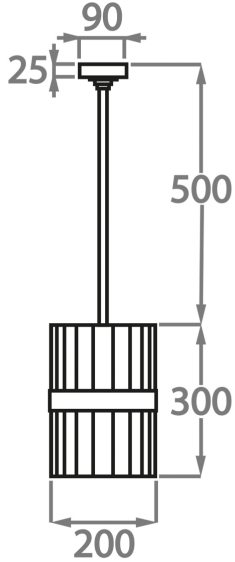

CL121-LAN-20 in Clear Lucite and Antique Brushed Brass

Available Finishes

Lucite Finish

Clear Lucite
Rods

Frosted Lucite
Rods

Metal Finish

Brushed Gold

Brushed Nickel

Polished Gold

Polished
Nickel

Bronze

Brushed Dark
Bronze

Size One

CL121-LAN-20,
Height: 30 cm (11.81")
Diameter: 20 cm (7.87")
Bulbs: 1 x 40W E27
Net Weight: 5 kg / 11 lb

Size Two

CL121-LAN-30,
Height: 30 cm (11.81")
Diameter: 30 cm (11.81")
Bulbs: 1 x 40W E27
Net Weight: 5 kg / 11 lb

Size Three

CL121-LAN-40,
Height: 30 cm (11.81")
Diameter: 40 cm (15.75")
Bulbs: 1 x 40W E27
Net Weight: 8 kg / 17 lb

The dimensions of the supporting rod and ceiling rose are not included in the height measurements.

The standard rod and ceiling rose are 50cm (20") high from the top of the pendant, if not otherwise specified by the client.