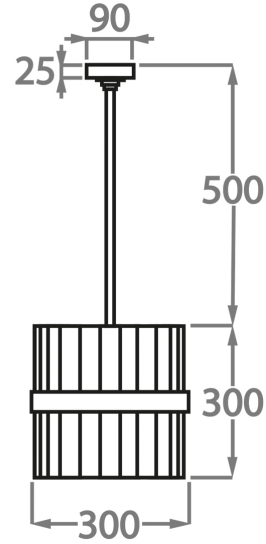

Polished Gold

Polished
Nickel

Antique
Brushed Brass

Bronze

Available Sizes

Size One

CL121-LAN-20,
Height: 30 cm (11.81")
Diameter: 20 cm (7.87")
1 x 40W E27
Max Watt and Lamps: 40W x 1
Net Weight: 5 kg / 11 lb

Size Two

CL121-LAN-30,
Height: 30 cm (11.81")
Diameter: 30 cm (11.81")
1 x 40W E27
Max Watt and Lamps: 40W x 1
Net Weight: 5 kg / 11 lb

Size Three

CL121-LAN-40,
Height: 30 cm (11.81")
Diameter: 40 cm (15.75")
1 x 40W E27
Max Watt and Lamps: 40W x 1
Net Weight: 8 kg / 17 lb

The dimensions of the supporting rod and ceiling rose are not included in the height measurements.

The standard rod and ceiling rose are 50cm (20") high from the top of the pendant, if not otherwise specified by the client.