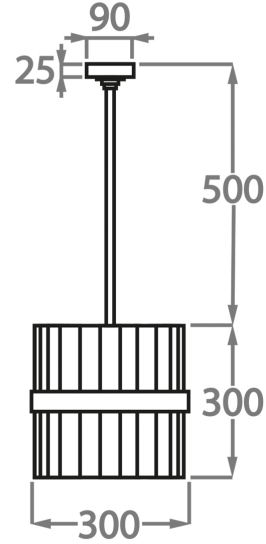

Polished Gold

Polished
Nickel

Bronze

Brushed Dark
Bronze

Size One

CL121-LAN-20,
Height: 30 cm (11.81")
Diameter: 20 cm (7.87")
Bulbs: 1 x 40W E27
Net Weight: 5 kg / 11 lb

Size Two

CL121-LAN-30,
Height: 30 cm (11.81")
Diameter: 30 cm (11.81")
Bulbs: 1 x 40W E27
Net Weight: 5 kg / 11 lb

Size Three

CL121-LAN-40,
Height: 30 cm (11.81")
Diameter: 40 cm (15.75")
Bulbs: 1 x 40W E27
Net Weight: 8 kg / 17 lb

The dimensions of the supporting rod and ceiling rose are not included in the height measurements.

The standard rod and ceiling rose are 50cm (20") high from the top of the pendant, if not otherwise specified by the client.