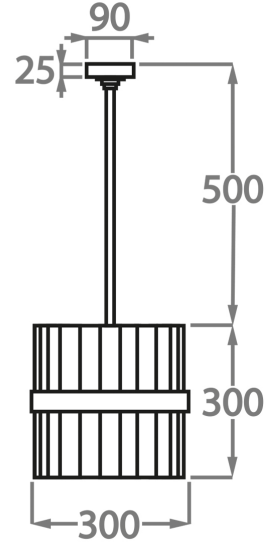

Polished Gold

Polished
Nickel

Antique
Brushed Brass

Bronze

Size One

CL121-LAN-20,
Height: 30 cm (11.81")
Diameter: 20 cm (7.87")
Bulbs: 1 x 40W E27
Net Weight: 5 kg / 11 lb

Size Two

CL121-LAN-30,
Height: 30 cm (11.81")
Diameter: 30 cm (11.81")
Bulbs: 1 x 40W E27
Net Weight: 5 kg / 11 lb

Size Three

CL121-LAN-40,
Height: 30 cm (11.81")
Diameter: 40 cm (15.75")
Bulbs: 1 x 40W E27
Net Weight: 8 kg / 17 lb

The dimensions of the supporting rod and ceiling rose are not included in the height measurements.

The standard rod and ceiling rose are 50cm (20") high from the top of the pendant, if not otherwise specified by the client.