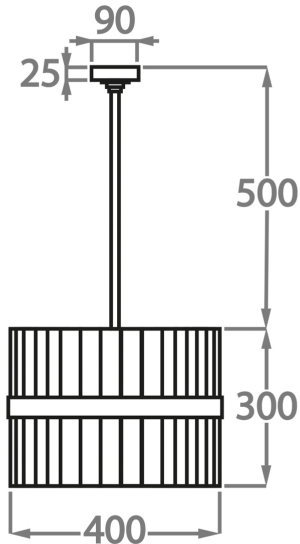

Polished Gold

Polished
Nickel

Antique
Brushed Brass

Bronze

Size One

CL121-LAN-20,
Height: 30 cm (11.81")
Diameter: 20 cm (7.87")
Bulbs: 1 x 40W E27
Net Weight: 5 kg / 11 lb

Size Two

CL121-LAN-30,
Height: 30 cm (11.81")
Diameter: 30 cm (11.81")
Bulbs: 1 x 40W E27
Net Weight: 5 kg / 11 lb

Size Three

CL121-LAN-40,
Height: 30 cm (11.81")
Diameter: 40 cm (15.75")
Bulbs: 1 x 40W E27
Net Weight: 8 kg / 17 lb

The dimensions of the supporting rod and ceiling rose are not included in the height measurements.

The standard rod and ceiling rose are 50cm (20") high from the top of the pendant, if not otherwise specified by the client.