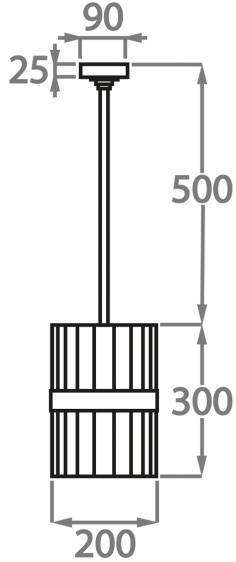

Polished Gold

Polished
Nickel

Antique
Brushed Brass

Bronze

Size One

CL121-LAN-20,
Height: 30 cm (11.81")
Diameter: 20 cm (7.87")
Bulbs: 1 x 40W E27
Net Weight: 5 kg / 11 lb

Size Two

CL121-LAN-30,
Height: 30 cm (11.81")
Diameter: 30 cm (11.81")
Bulbs: 1 x 40W E27
Net Weight: 5 kg / 11 lb

Size Three

CL121-LAN-40,
Height: 30 cm (11.81")
Diameter: 40 cm (15.75")
Bulbs: 1 x 40W E27
Net Weight: 8 kg / 17 lb

The dimensions of the supporting rod and ceiling rose are not included in the height measurements.

The standard rod and ceiling rose are 50cm (20") high from the top of the pendant, if not otherwise specified by the client.