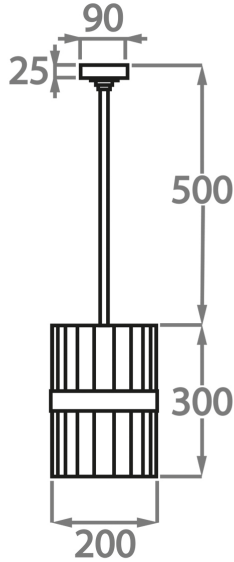

Polished Gold

Polished
Nickel

Antique
Brushed Brass

Bronze

Available Sizes

Size One

CL121-LAN-20,
Height: 30 cm (11.81")
Diameter: 20 cm (7.87")
1 x 40W E27
Max Watt and Lamps: 40W x 1
Net Weight: 5 kg / 11 lb

Size Two

CL121-LAN-30,
Height: 30 cm (11.81")
Diameter: 30 cm (11.81")
1 x 40W E27
Max Watt and Lamps: 40W x 1
Net Weight: 5 kg / 11 lb

Size Three

CL121-LAN-40,
Height: 30 cm (11.81")
Diameter: 40 cm (15.75")
1 x 40W E27
Max Watt and Lamps: 40W x 1
Net Weight: 8 kg / 17 lb

The dimensions of the supporting rod and ceiling rose are not included in the height measurements.

The standard rod and ceiling rose are 50cm (20") high from the top of the pendant, if not otherwise specified by the client.