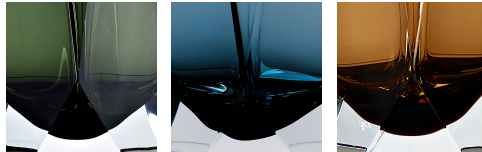

Murano Glass Colours

Forest Green & Clear

Petrol Blue & Clear

Tobacco & Clear

Diamond Clear