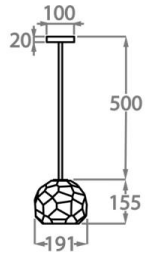

#### Murano Glass Colours

Round Clear

Round Petrol  
Blue

Round  
Tobacco

**Available Sizes**

---

**Size One**

CL710,

Height: 15.5 cm (6.1")

Diameter: 19 cm (7.48")

1 E14

Net Weight: 6 kg / 13.2 lb

**Cluster**

CL710-SM-5,

Height: 75 cm (29.53")

Diameter: 46.5 cm (18.31")