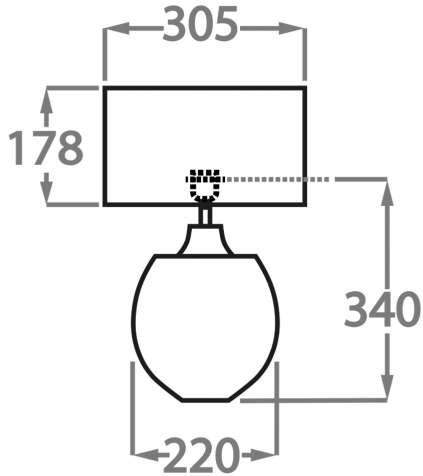

## Available Sizes

---

### Size One

TL713-SM,

Height: 34 cm (13.39")

Width: 22 cm (8.66")

Depth: 10 cm (3.94")

Bulbs: 1 x 40w E27

Net Weight: 8 kg / 18 lb Cable Exit: Top

### Size Two

TL713-LA,

Height: 40 cm (15.75")

Width: 28 cm (11.02")

Depth: 10 cm (3.94")

Bulbs: 1 x 40W E27

Net Weight: 10 kg / 22 lb Cable Exit: Top

Dimensions are measured from the base of the lamp to the middle of the bulb holder and are excluding shade.