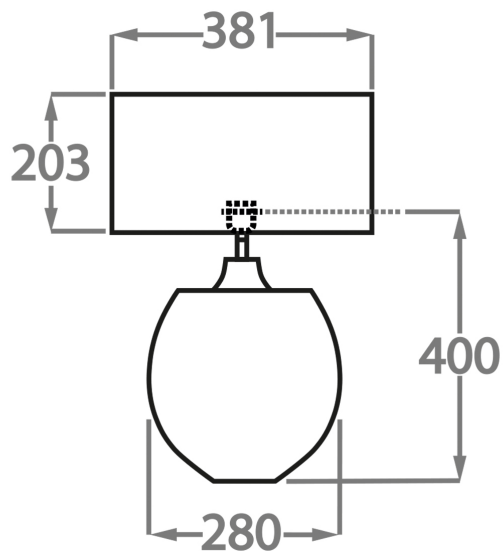

## Available Sizes

---

### Size One

TL713-SM,

Height: 34 cm (13.39")

Width: 22 cm (8.66")

Depth: 10 cm (3.94")

1 x 40w E27

Max Watt and Lamps: 40w x 1

Net Weight: 8 kg / 18 lb Cable Exit: Top

### Size Two

TL713-LA,

Height: 40 cm (15.75")

Width: 28 cm (11.02")

Depth: 10 cm (3.94")

1 x 40W E27

Max Watt and Lamps: 40W x 1

Net Weight: 10 kg / 22 lb Cable Exit: Top

Dimensions are measured from the base of the lamp to the middle of the bulb holder and are excluding shade.

Shades are also available in Customer Own Material (COM)

\*Please note, due to our Diamond table lamps being individually hand made and each one being unique, there may be slight variations in colour\*