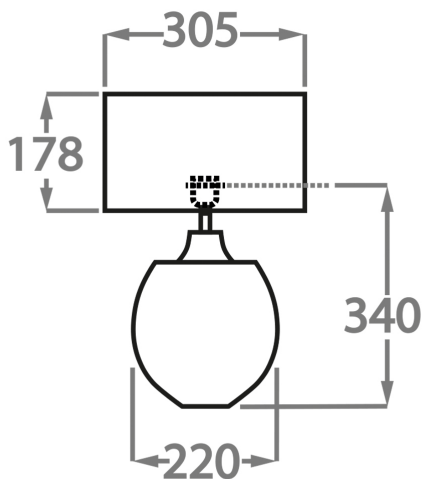

## Available Sizes

---

### Size One

TL713-SM,

Height: 34 cm (13.39")

Width: 22 cm (8.66")

Depth: 10 cm (3.94")

1 x 40w E27

Max Watt and Lamps: 40w x 1

Net Weight: 8 kg / 18 lb Cable Exit: Top

### Size Two

TL713-LA,

Height: 40 cm (15.75")

Width: 28 cm (11.02")

Depth: 10 cm (3.94")

1 x 40W E27

Max Watt and Lamps: 40W x 1

Net Weight: 10 kg / 22 lb Cable Exit: Top