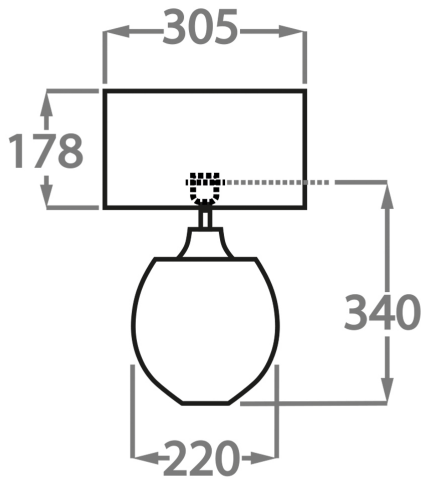

## Available Sizes

---

### Size One

TL713-SM,

Height: 34 cm (13.39")

Width: 22 cm (8.66")

Depth: 10 cm (3.94")

Bulbs: 1 x 40w E27

Net Weight: 8 kg / 18 lb Cable Exit: Top

### Size Two

TL713-LA,

Height: 40 cm (15.75")

Width: 28 cm (11.02")

Depth: 10 cm (3.94")

Bulbs: 1 x 40W E27

Net Weight: 10 kg / 22 lb Cable Exit: Top

Dimensions are measured from the base of the lamp to the middle of the bulb holder and are excluding shade.