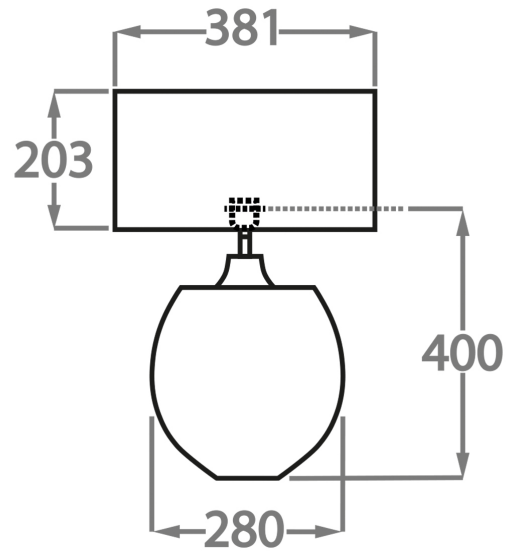

## Available Sizes

---

### Size One

TL713-SM,

Height: 34 cm (13.39")

Width: 22 cm (8.66")

Depth: 10 cm (3.94")

Bulbs: 1 x 40w E27

Net Weight: 8 kg / 18 lb Cable Exit: Top

### Size Two

TL713-LA,

Height: 40 cm (15.75")

Width: 28 cm (11.02")

Depth: 10 cm (3.94")

Bulbs: 1 x 40W E27

Net Weight: 10 kg / 22 lb Cable Exit: Top

Dimensions are measured from the base of the lamp to the middle of the bulb holder and are excluding shade.