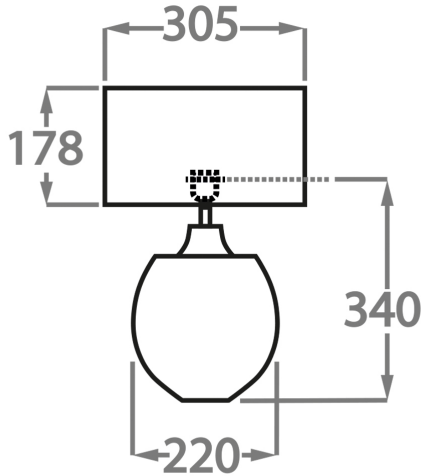

Silk Flex

Black

Cream

Silver

Brown

Available Sizes

Size One

TL713-SM,

Height: 34 cm (13.39")

Width: 22 cm (8.66")

Depth: 10 cm (3.94")

Bulbs: 1 x 40w E27

Net Weight: 8 kg / 18 lb Cable Exit: Top

Size Two

TL713-LA,

Height: 40 cm (15.75")

Width: 28 cm (11.02")

Depth: 10 cm (3.94")

Bulbs: 1 x 40W E27

Net Weight: 10 kg / 22 lb Cable Exit: Top

Dimensions are measured from the base of the lamp to the middle of the bulb holder and are excluding shade.