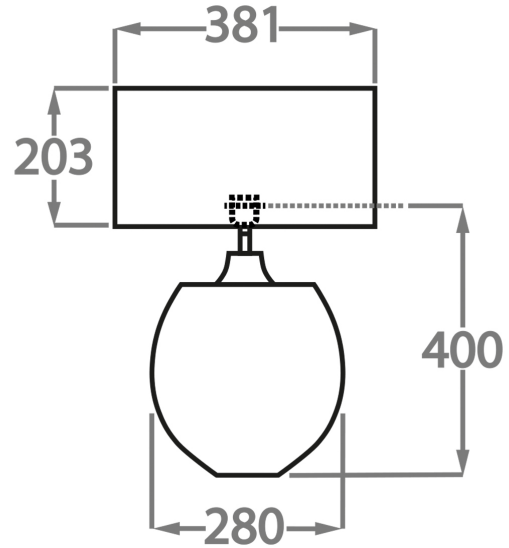

Height: 34 cm (13.39")

Width: 22 cm (8.66")

Depth: 10 cm (3.94")

Bulbs: 1 x 40w E27

Net Weight: 8 kg / 18 lb Cable Exit: Top

Size Two

TL713-LA,

Height: 40 cm (15.75")

Width: 28 cm (11.02")

Depth: 10 cm (3.94")

Bulbs: 1 x 40W E27

Net Weight: 10 kg / 22 lb Cable Exit: Top

Dimensions are measured from the base of the lamp to the middle of the bulb holder and are excluding shade.