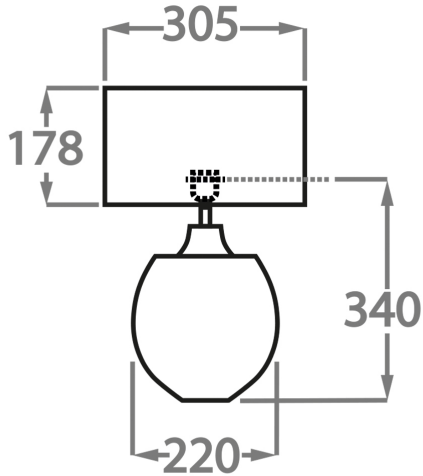

## Available Sizes

### Size One

TL713-SM,

Height: 34 cm (13.39")

Width: 22 cm (8.66")

Depth: 10 cm (3.94")

Bulbs: 1 x 40w E27

Net Weight: 8 kg / 18 lb Cable Exit: Top

### Size Two

TL713-LA,

Height: 40 cm (15.75")

Width: 28 cm (11.02")

Depth: 10 cm (3.94")

Bulbs: 1 x 40W E27

Net Weight: 10 kg / 22 lb Cable Exit: Top

Dimensions are measured from the base of the lamp to the middle of the bulb holder and are excluding shade.