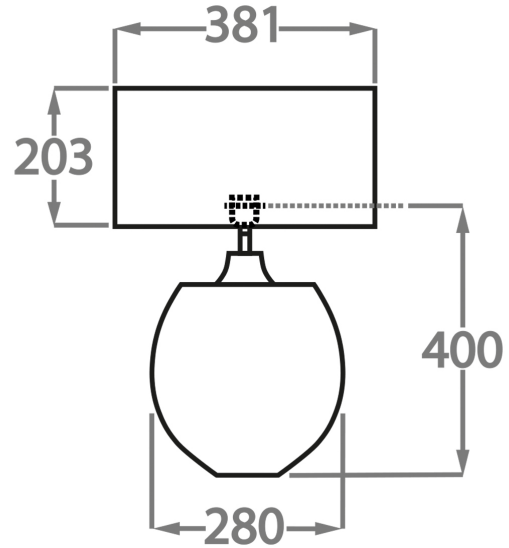

## Available Sizes

### Size One

TL713-SM,

Height: 34 cm (13.39")

Width: 22 cm (8.66")

Depth: 10 cm (3.94")

Bulbs: 1 x 40w E27

Net Weight: 8 kg / 18 lb Cable Exit: Top

### Size Two

TL713-LA,

Height: 40 cm (15.75")

Width: 28 cm (11.02")

Depth: 10 cm (3.94")

Bulbs: 1 x 40W E27

Net Weight: 10 kg / 22 lb Cable Exit: Top

Dimensions are measured from the base of the lamp to the middle of the bulb holder and are excluding shade.