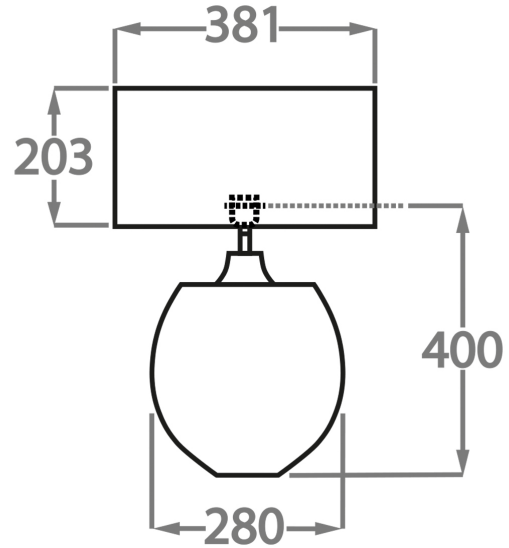

Available Sizes

Size One

TL713-SM,

Height: 34 cm (13.39")

Width: 22 cm (8.66")

Depth: 10 cm (3.94")

Bulbs: 1 x 40w E27

Net Weight: 8 kg / 18 lb Cable Exit: Top

Size Two

TL713-LA,

Height: 40 cm (15.75")

Width: 28 cm (11.02")

Depth: 10 cm (3.94")

Bulbs: 1 x 40W E27

Net Weight: 10 kg / 22 lb Cable Exit: Top

Dimensions are measured from the base of the lamp to the middle of the bulb holder and are excluding shade.