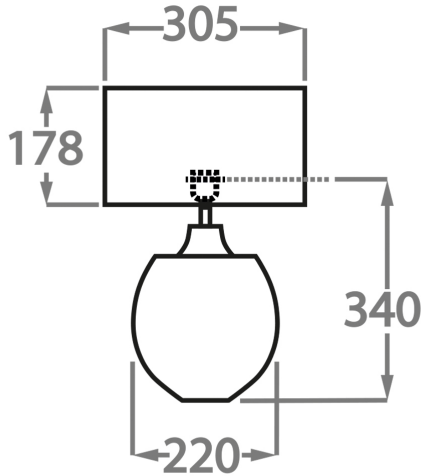

Available Sizes

Size One

TL713-SM,

Height: 34 cm (13.39")

Width: 22 cm (8.66")

Depth: 10 cm (3.94")

Bulbs: 1 x 40w E27

Net Weight: 8 kg / 18 lb Cable Exit: Top

Size Two

TL713-LA,

Height: 40 cm (15.75")

Width: 28 cm (11.02")

Depth: 10 cm (3.94")

Bulbs: 1 x 40W E27

Net Weight: 10 kg / 22 lb Cable Exit: Top

Dimensions are measured from the base of the lamp to the middle of the bulb holder and are excluding shade.