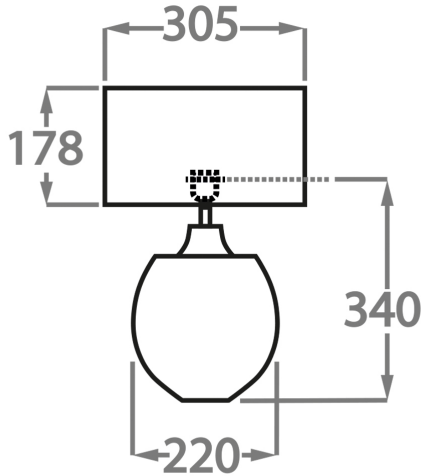

Black

Cream

Silver

Brown

Available Sizes

Size One

TL713-SM,

Height: 34 cm (13.39")

Width: 22 cm (8.66")

Depth: 10 cm (3.94")

Bulbs: 1 x 40w E27

Net Weight: 8 kg / 18 lb Cable Exit: Top

Size Two

TL713-LA,

Height: 40 cm (15.75")

Width: 28 cm (11.02")

Depth: 10 cm (3.94")

Bulbs: 1 x 40W E27

Net Weight: 10 kg / 22 lb

Dimensions are measured from the base of the lamp to the middle of the bulb holder and are excluding shade.

Shades are also available in Customer Own Material (COM)