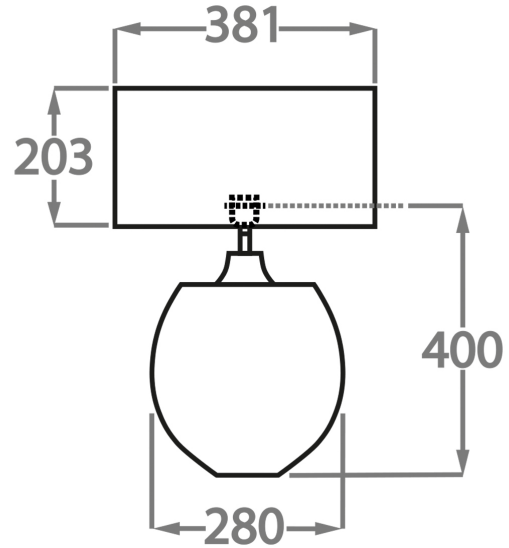

Black

Cream

Silver

Brown

Available Sizes

Size One

TL713-SM,

Height: 34 cm (13.39")

Width: 22 cm (8.66")

Depth: 10 cm (3.94")

Bulbs: 1 x 40w E27

Net Weight: 8 kg / 18 lb Cable Exit: Top

Size Two

TL713-LA,

Height: 40 cm (15.75")

Width: 28 cm (11.02")

Depth: 10 cm (3.94")

Bulbs: 1 x 40W E27

Net Weight: 10 kg / 22 lb

Dimensions are measured from the base of the lamp to the middle of the bulb holder and are excluding shade.

Shades are also available in Customer Own Material (COM)