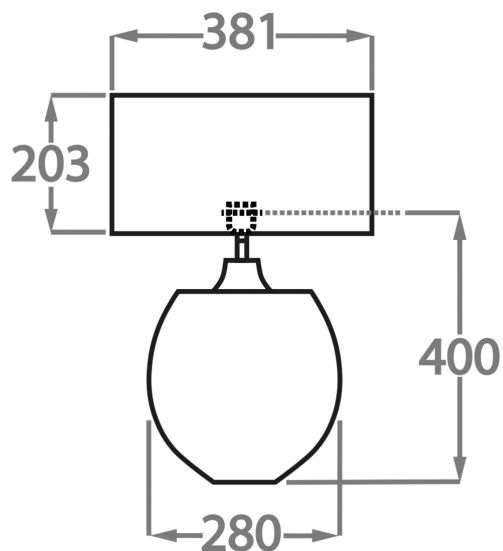

Black

Cream

Silver

Brown

Available Sizes

Size One

TL713-SM,

Height: 34 cm (13.39")

Width: 22 cm (8.66")

Depth: 10 cm (3.94")

Bulbs: 1 x 40w E27

Net Weight: 8 kg / 18 lb Cable Exit: Top

Size Two

TL713-LA,

Height: 40 cm (15.75")

Width: 28 cm (11.02")

Depth: 10 cm (3.94")

Bulbs: 1 x 40W E27

Net Weight: 10 kg / 22 lb Cable Exit: Top

Dimensions are measured from the base of the lamp to the middle of the bulb holder and are excluding shade.

Shades are also available in Customer Own Material (COM)