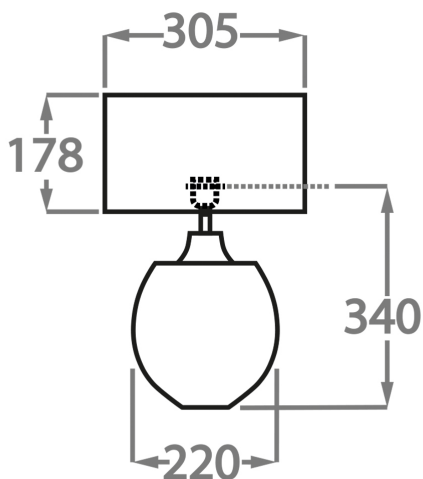

Black

Cream

Silver

Brown

Available Sizes

Size One

TL713-SM,

Height: 34 cm (13.39")

Width: 22 cm (8.66")

Depth: 10 cm (3.94")

Bulbs: 1 x 40w E27

Net Weight: 8 kg / 18 lb Cable Exit: Top

Size Two

TL713-LA,

Height: 40 cm (15.75")

Width: 28 cm (11.02")

Depth: 10 cm (3.94")

Bulbs: 1 x 40W E27

Net Weight: 10 kg / 22 lb Cable Exit: Top

Dimensions are measured from the base of the lamp to the middle of the bulb holder and are excluding shade.

Shades are also available in Customer Own Material (COM)