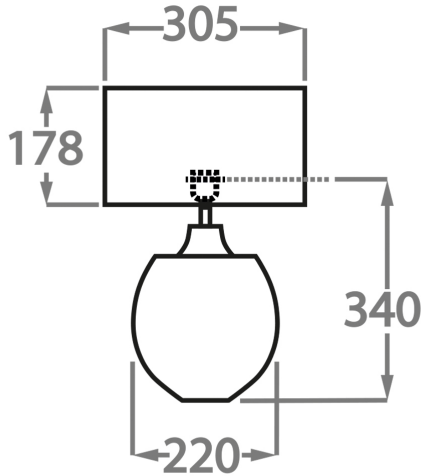

## Available Sizes

### Size One

TL713-SM,

Height: 34 cm (13.39")

Width: 22 cm (8.66")

Depth: 10 cm (3.94")

Bulbs: 1 x 40w E27

Net Weight: 8 kg / 18 lb Cable Exit: Top

### Size Two

TL713-LA,

Height: 40 cm (15.75")

Width: 28 cm (11.02")

Depth: 10 cm (3.94")

Bulbs: 1 x 40W E27

Net Weight: 10 kg / 22 lb Cable Exit: Top

Dimensions are measured from the base of the lamp to the middle of the bulb holder and are excluding shade.