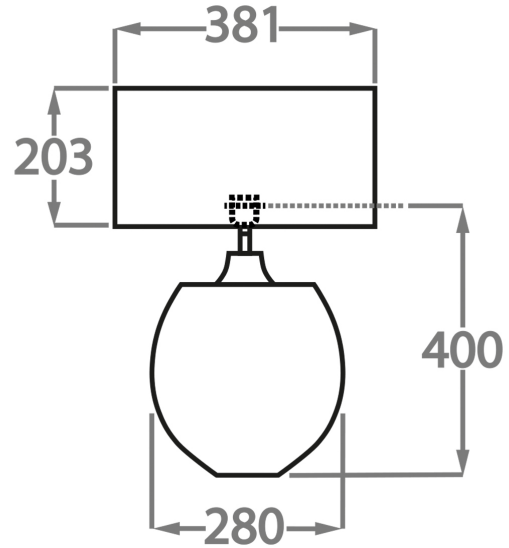

Black

Cream

Silver

Brown

Available Sizes

Size One

TL713-SM,

Height: 34 cm (13.39")

Width: 22 cm (8.66")

Depth: 10 cm (3.94")

Bulbs: 1 x 40w E27

Net Weight: 8 kg / 18 lb Cable Exit: Top

Size Two

TL713-LA,

Height: 40 cm (15.75")

Width: 28 cm (11.02")

Depth: 10 cm (3.94")

Bulbs: 1 x 40W E27

Net Weight: 10 kg / 22 lb Cable Exit: Top

Dimensions are measured from the base of the lamp to the middle of the bulb holder and are excluding shade.

Shades are also available in Customer Own Material (COM)