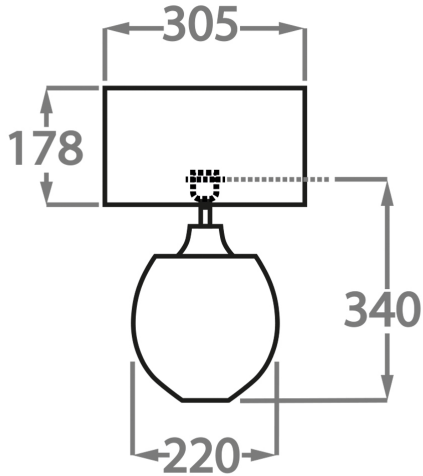

Black

Cream

Silver

Brown

Available Sizes

Size One

TL713-SM,

Height: 34 cm (13.39")

Width: 22 cm (8.66")

Depth: 10 cm (3.94")

Bulbs: 1 x 40w E27

Net Weight: 8 kg / 18 lb Cable Exit: Top

Size Two

TL713-LA,

Height: 40 cm (15.75")

Width: 28 cm (11.02")

Depth: 10 cm (3.94")

Bulbs: 1 x 40W E27

Net Weight: 10 kg / 22 lb Cable Exit: Top

Dimensions are measured from the base of the lamp to the middle of the bulb holder and are excluding shade.

Shades are also available in Customer Own Material (COM)