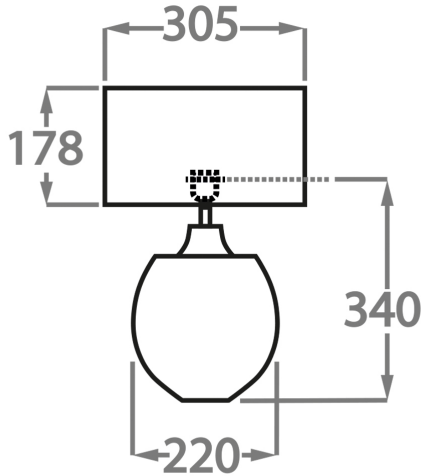

Black

Cream

Silver

Brown

Available Sizes

Size One

TL713-SM,

Height: 34 cm (13.39")

Width: 22 cm (8.66")

Depth: 10 cm (3.94")

Bulbs: 1 x 40w E27

Net Weight: 8 kg / 18 lb Cable Exit: Top

Size Two

TL713-LA,

Height: 40 cm (15.75")

Width: 28 cm (11.02")

Depth: 10 cm (3.94")

Bulbs: 1 x 40W E27

Net Weight: 10 kg / 22 lb Cable Exit: Top

Dimensions are measured from the base of the lamp to the middle of the bulb holder and are excluding shade.

Shades are also available in Customer Own Material (COM)