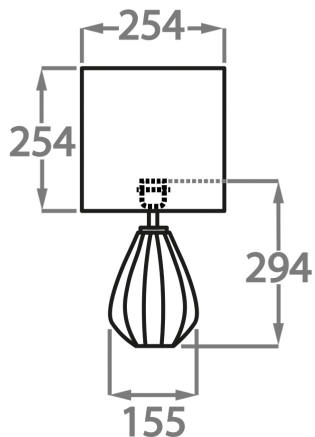

12" Tall Drum

Silk Flex

Black

Brown

Cream

Silver

Available Sizes

Size One

TL711-SM,
Height: 29.4 cm (11.57")
Diameter: 15.5 cm (6.1")
Bulbs: 1 x 40W E27
Cable Exit: Top

Size Two

TL711-LA,
Height: 43.6 cm (17.17")
Diameter: 23 cm (9.06")
Bulbs: 1 x 40W E27
Cable Exit: Top

Dimensions are measured from the base of the lamp to the middle of the bulb holder and are excluding shade
Overall height with a 12" tall drum shade 75cm - 30"
Shades are also available in Customer Own Material (COM)