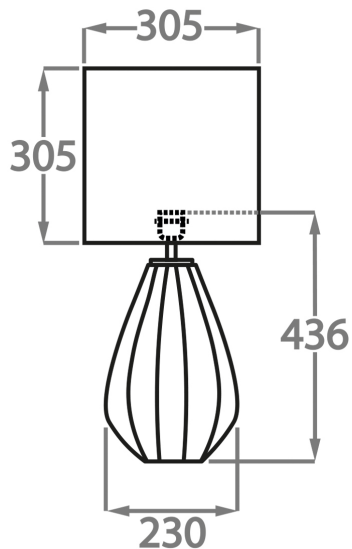

12" Tall Drum

Silk Flex

Black

Brown

Cream

Silver

Available Sizes

Size One

TL711-SM,
Height: 29.4 cm (11.57")
Diameter: 15.5 cm (6.1")
Bulbs: 1 x 40W E27
Cable Exit: Top

Size Two

TL711-LA,
Height: 43.6 cm (17.17")
Diameter: 23 cm (9.06")
Bulbs: 1 x 40W E27
Cable Exit: Top

Dimensions are measured from the base of the lamp to the middle of the bulb holder and are excluding shade
Overall height with a 12" tall drum shade 75cm - 30"
Shades are also available in Customer Own Material (COM)