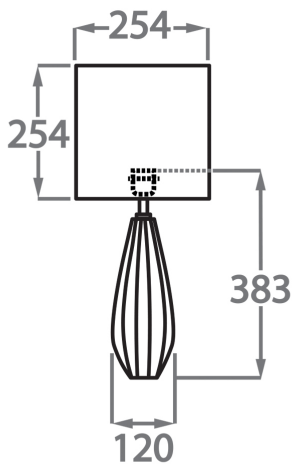

## Available Sizes

**Small**  
TL712-SM,  
Height: 38.3 cm (15.08")  
Diameter: 12 cm (4.72")  
1 x 40W E27  
Max Watt and Lamps: 40W x 1  
Cable Exit: Top

**Large**  
TL712-LA,  
Height: 48.6 cm (19.13")  
Diameter: 16 cm (6.3")  
1 x 40W E27  
Max Watt and Lamps: 40W x 1  
Cable Exit: Top

Dimensions are measured from the base of the lamp to the middle of the bulb holder and are excluding shade

TL712-SM: Overall height with a 10" tall drum shade 59cm - 23"

TL712-LA: Overall height with a 12" tall drum shade 76cm - 30"