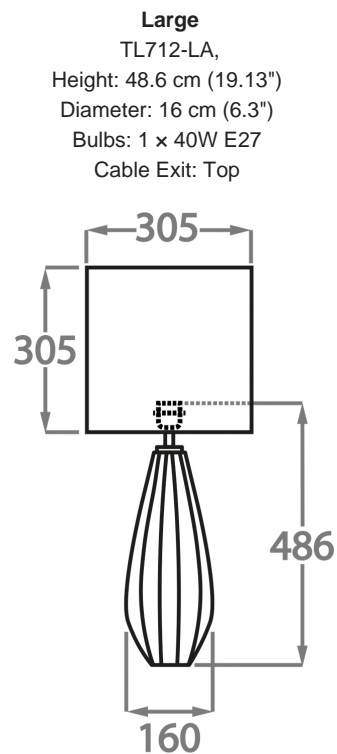

Recommended Shade(s) (OPTIONAL)

12" Tall Drum

Silk Flex

Black

Brown

Cream

Silver

Available Sizes

Dimensions are measured from the base of the lamp to the middle of the bulb holder and are excluding shade

TL712-SM: Overall height with a 10" tall drum shade 59cm - 23"

TL712-LA: Overall height with a 12" tall drum shade 76cm - 30"