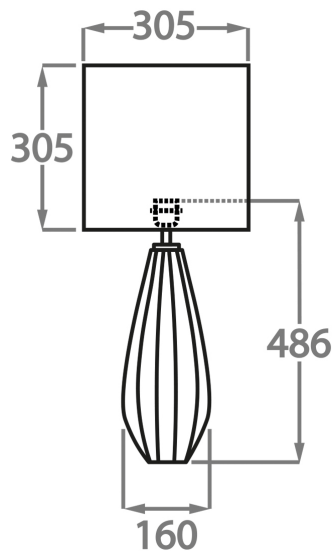

## Available Sizes

**Small**  
TL712-SM,  
Height: 38.3 cm (15.08")  
Diameter: 12 cm (4.72")  
1 x 40W E27  
Max Watt and Lamps: 40W x 1  
Cable Exit: Top

**Large**  
TL712-LA,  
Height: 48.6 cm (19.13")  
Diameter: 16 cm (6.3")  
1 x 40W E27  
Max Watt and Lamps: 40W x 1  
Cable Exit: Top

Dimensions are measured from the base of the lamp to the middle of the bulb holder and are excluding shade

TL712-SM: Overall height with a 10" tall drum shade 59cm - 23"

TL712-LA: Overall height with a 12" tall drum shade 76cm - 30"