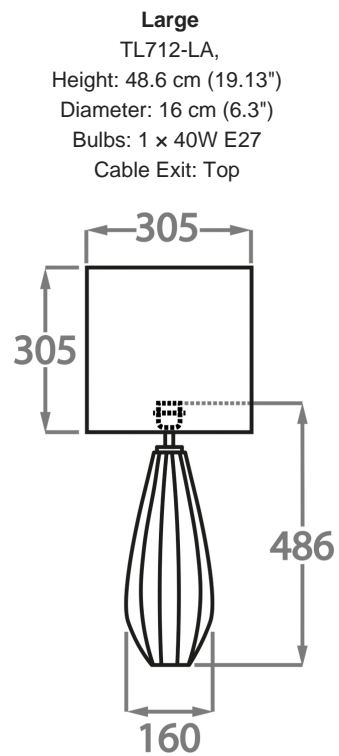

Recommended Shade(s) (OPTIONAL)

12" Tall Drum

Silk Flex

Black

Brown

Cream

Silver

Available Sizes

Dimensions are measured from the base of the lamp to the middle of the bulb holder and are excluding shade

TL712-SM: Overall height with a 10" tall drum shade 59cm - 23"

TL712-LA: Overall height with a 12" tall drum shade 76cm - 30"