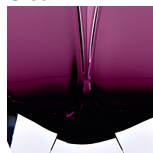

Compatible with

Express

Yacht Club

TL712-LA in Slate & Clear and Brushed Gold with a 12" Tall Drum in 1806W-44

Available Finishes

Metal Finish

Brushed Gold

Brushed Nickel

Polished Gold

Polished Nickel

Murano Glass Finish

Slate & Clear

Tobacco & Clear

Diamond Clear

Forest Green & Clear

Amethyst & Clear

Recommended Shade(s) (OPTIONAL)

12" Tall Drum

Silk Flex

Black

Brown

Cream

Silver

Available Sizes