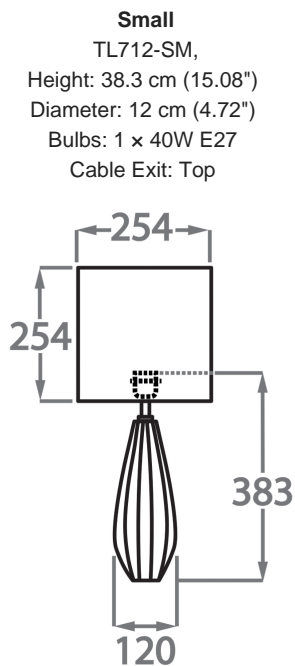

Recommended Shade(s) (OPTIONAL)

12" Tall Drum

Silk Flex

Black

Brown

Cream

Silver

Available Sizes

Dimensions are measured from the base of the lamp to the middle of the bulb holder and are excluding shade

TL712-SM: Overall height with a 10" tall drum shade 59cm - 23"

TL712-LA: Overall height with a 12" tall drum shade 76cm - 30"