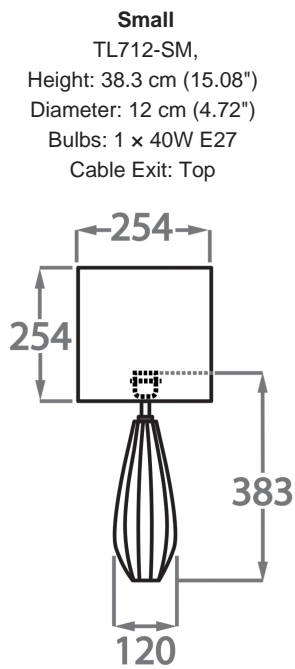

Available Sizes

Dimensions are measured from the base of the lamp to the middle of the bulb holder and are excluding shade

TL712-SM: Overall height with a 10" tall drum shade 59cm - 23"

TL712-LA: Overall height with a 12" tall drum shade 76cm - 30"

Shades are also available in Customer Own Material (COM)

Please note, due to our Diamond table lamps being individually hand made and each one being unique, there may be slight variations in colour

All our Diamond lamps are top wired (French Wired)