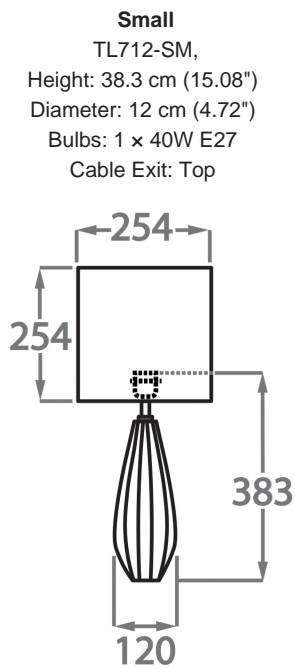

Recommended Shade(s) (OPTIONAL)

12" Tall Drum

Silk Flex

Black

Brown

Cream

Silver

Available Sizes

Dimensions are measured from the base of the lamp to the middle of the bulb holder and are excluding shade

TL712-SM: Overall height with a 10" tall drum shade 59cm - 23"

TL712-LA: Overall height with a 12" tall drum shade 76cm - 30"