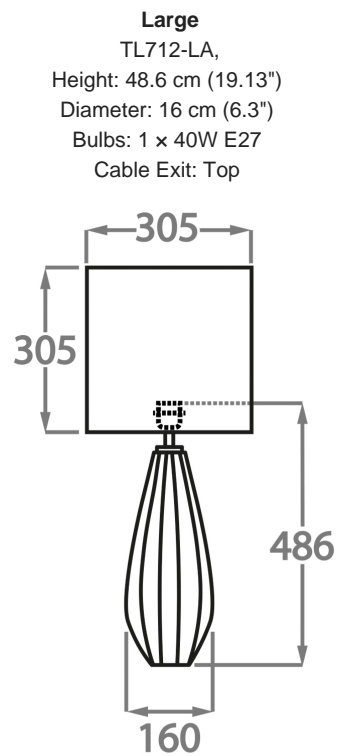

Available Sizes

Dimensions are measured from the base of the lamp to the middle of the bulb holder and are excluding shade

TL712-SM: Overall height with a 10" tall drum shade 59cm - 23"

TL712-LA: Overall height with a 12" tall drum shade 76cm - 30"

Shades are also available in Customer Own Material (COM)

Please note, due to our Diamond table lamps being individually hand made and each one being unique, there may be slight variations in colour

All our Diamond lamps are top wired (French Wired)