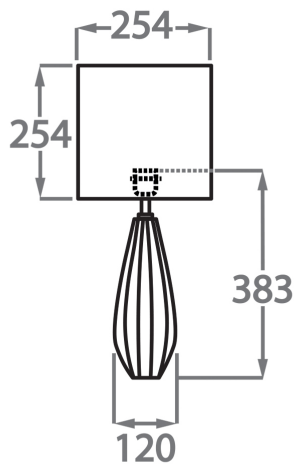

Please note this lamp is French Wired (Top Wired)

Silk Flex Choice

Black

Brown

Cream

Silver

Available Sizes

Small
TL712-SM,
Height: 38.3 cm (15.08")
Diameter: 12 cm (4.72")
1 x 40W E27
Max Watt and Lamps: 40W x 1
Cable Exit: Top

Large
TL712-LA,
Height: 48.6 cm (19.13")
Diameter: 16 cm (6.3")
1 x 40W E27
Max Watt and Lamps: 40W x 1
Cable Exit: Top

Dimensions are measured from the base of the lamp to the middle of the bulb holder and are excluding shade

TL712-SM: Overall height with a 10" tall drum shade 59cm - 23"

TL712-LA: Overall height with a 12" tall drum shade 76cm - 30"

Shades are also available in Customer Own Material (COM)

Please note, due to our Diamond table lamps being individually hand made and each one being unique, there may be slight variations in colour