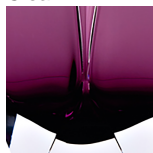

Compatible with

Express

Yacht Club

TL712-SM in Tobacco & Clear Murano Glass with a 10" Tall Drum Shade in 5018W-03

Available Finishes

Metal Finish

Brushed Gold

Brushed Nickel

Polished Gold

Polished Nickel

Murano Glass Finish

Slate & Clear

Tobacco & Clear

Diamond Clear

Forest Green & Clear

Amethyst & Clear

Recommended Shade(s) (OPTIONAL)

10" Tall Drum

Silk Flex

Black

Brown

Cream

Silver

Available Sizes