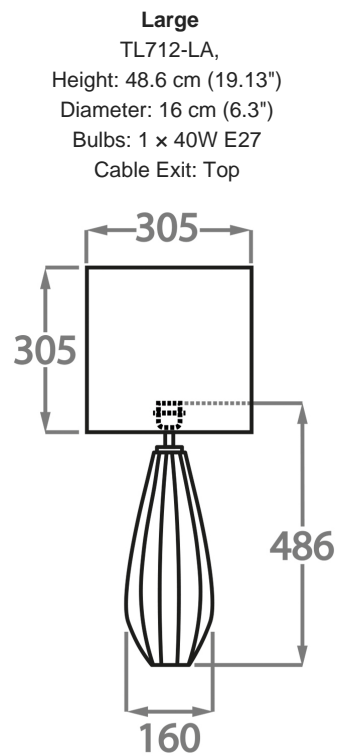

Recommended Shade(s) (OPTIONAL)

10" Tall Drum

Silk Flex

Black

Brown

Cream

Silver

Available Sizes

Dimensions are measured from the base of the lamp to the middle of the bulb holder and are excluding shade

TL712-SM: Overall height with a 10" tall drum shade 59cm - 23"

TL712-LA: Overall height with a 12" tall drum shade 76cm - 30"