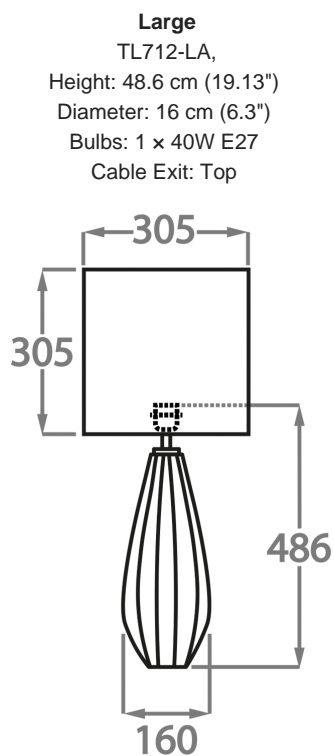

Recommended Shade(s) (OPTIONAL)

10" Tall Drum

Silk Flex

Black

Brown

Cream

Silver

Available Sizes

Dimensions are measured from the base of the lamp to the middle of the bulb holder and are excluding shade

TL712-SM: Overall height with a 10" tall drum shade 59cm - 23"

TL712-LA: Overall height with a 12" tall drum shade 76cm - 30"