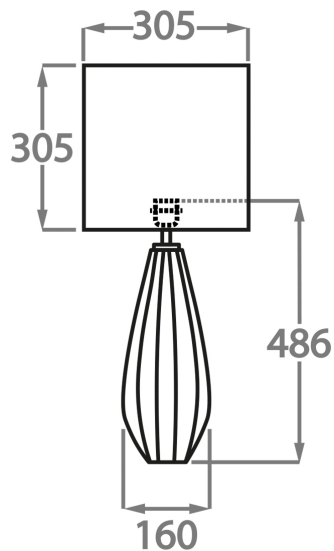

Please note this lamp is French Wired (Top Wired)

Silk Flex Choice

Black

Brown

Cream

Silver

Available Sizes

Small
TL712-SM,
Height: 38.3 cm (15.08")
Diameter: 12 cm (4.72")
1 x 40W E27
Max Watt and Lamps: 40W x 1
Cable Exit: Top

Large
TL712-LA,
Height: 48.6 cm (19.13")
Diameter: 16 cm (6.3")
1 x 40W E27
Max Watt and Lamps: 40W x 1
Cable Exit: Top

Dimensions are measured from the base of the lamp to the middle of the bulb holder and are excluding shade

TL712-SM: Overall height with a 10" tall drum shade 59cm - 23"

TL712-LA: Overall height with a 12" tall drum shade 76cm - 30"

Shades are also available in Customer Own Material (COM)

Please note, due to our Diamond table lamps being individually hand made and each one being unique, there may be slight variations in colour