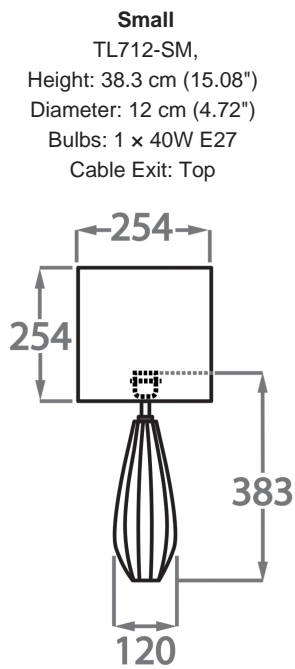

Recommended Shade(s) (OPTIONAL)

10" Tall Drum

Silk Flex

Black

Brown

Cream

Silver

Available Sizes

Dimensions are measured from the base of the lamp to the middle of the bulb holder and are excluding shade

TL712-SM: Overall height with a 10" tall drum shade 59cm - 23"

TL712-LA: Overall height with a 12" tall drum shade 76cm - 30"