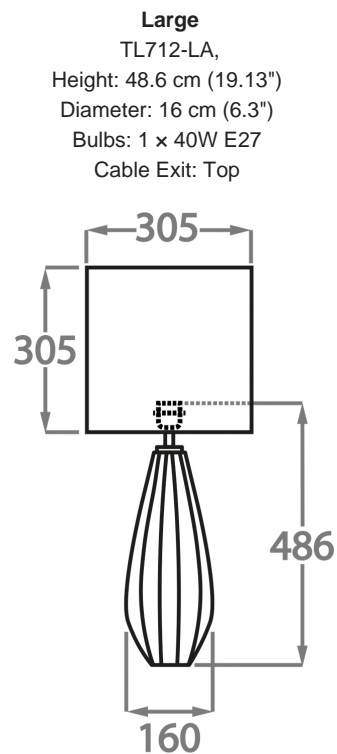

Recommended Shade(s) (OPTIONAL)

10" Tall Drum

Silk Flex

Black

Brown

Cream

Silver

Available Sizes

Dimensions are measured from the base of the lamp to the middle of the bulb holder and are excluding shade

TL712-SM: Overall height with a 10" tall drum shade 59cm - 23"

TL712-LA: Overall height with a 12" tall drum shade 76cm - 30"