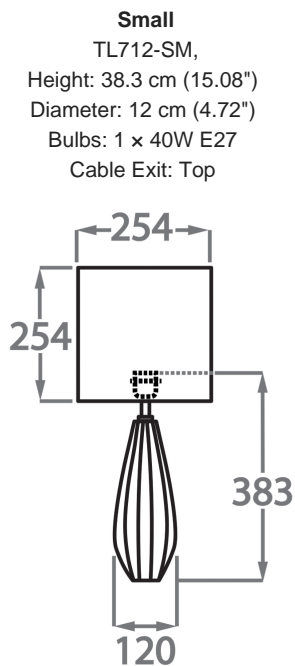

Recommended Shade(s) (OPTIONAL)

10" Tall Drum

Silk Flex

Black

Brown

Cream

Silver

Available Sizes

Dimensions are measured from the base of the lamp to the middle of the bulb holder and are excluding shade

TL712-SM: Overall height with a 10" tall drum shade 59cm - 23"

TL712-LA: Overall height with a 12" tall drum shade 76cm - 30"