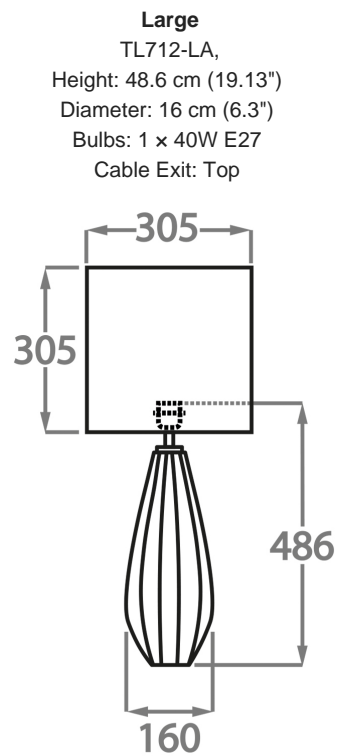

Recommended Shade(s) (OPTIONAL)

10" Tall Drum

Silk Flex

Black

Brown

Cream

Silver

Available Sizes

Dimensions are measured from the base of the lamp to the middle of the bulb holder and are excluding shade

TL712-SM: Overall height with a 10" tall drum shade 59cm - 23"

TL712-LA: Overall height with a 12" tall drum shade 76cm - 30"