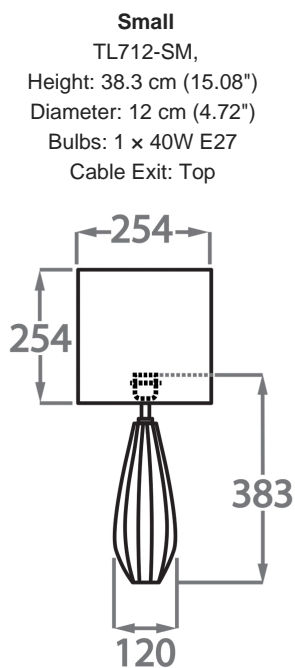

Recommended Shade(s) (OPTIONAL)

10" Tall Drum

Silk Flex

Black

Brown

Cream

Silver

Available Sizes

Dimensions are measured from the base of the lamp to the middle of the bulb holder and are excluding shade

TL712-SM: Overall height with a 10" tall drum shade 59cm - 23"

TL712-LA: Overall height with a 12" tall drum shade 76cm - 30"