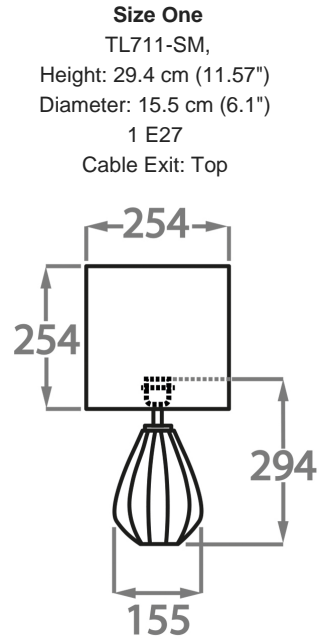

Please note this lamp is French Wired (Top Wired)

Silk Flex Choice

Black

Brown

Cream

Silver

Available Sizes

Dimensions are measured from the base of the lamp to the middle of the bulb holder and are excluding shade

TL711-SM: Overall height with an 8" tall drum shade 44cm - 17"

TL711-LA: Overall height with a 12" tall drum shade 75cm - 30"

Shades are also available in Customer Own Material (COM)

Please note, due to our Diamond table lamps being individually hand made and each one being unique, there may be slight variations in colour