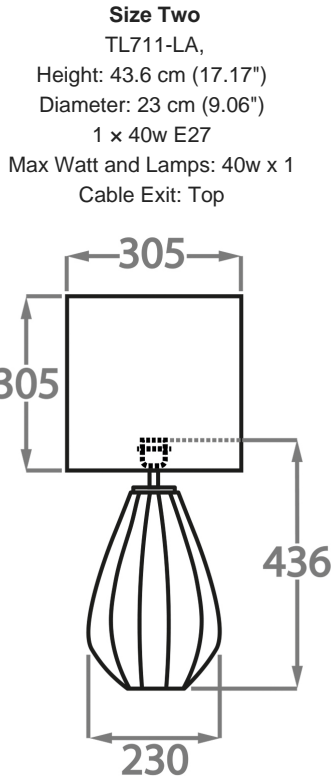

Please note this lamp is French Wired (Top Wired)

Silk Flex Choice

Black

Brown

Cream

Silver

Available Sizes

Dimensions are measured from the base of the lamp to the middle of the bulb holder and are excluding shade

TL711-SM: Overall height with an 8" tall drum shade 44cm - 17"

TL711-LA: Overall height with a 12" tall drum shade 75cm - 30"

Shades are also available in Customer Own Material (COM)

Please note, due to our Diamond table lamps being individually hand made and each one being unique, there may be slight variations in colour