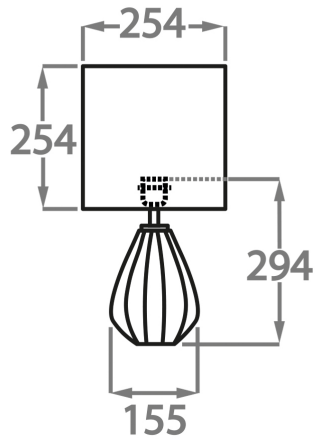

Recommended Shade(s) (OPTIONAL)

8" Tall Drum

Silk Flex

Black

Brown

Cream

Silver

Available Sizes

Size One

TL711-SM,
Height: 29.4 cm (11.57")
Diameter: 15.5 cm (6.1")
Bulbs: 1 E27
Cable Exit: Top

Size Two

TL711-LA,
Height: 43.6 cm (17.17")
Diameter: 23 cm (9.06")
Bulbs: 1 x 40w E27
Cable Exit: Top

Dimensions are measured from the base of the lamp to the middle of the bulb holder and are excluding shade

TL711-SM: Overall height with an 8" tall drum shade 44cm - 17"

TL711-LA: Overall height with a 12" tall drum shade 75cm - 30"

Shades are also available in Customer Own Material (COM)

Please note, due to our Diamond table lamps being individually hand made and each one being unique, there may be slight variations in colour