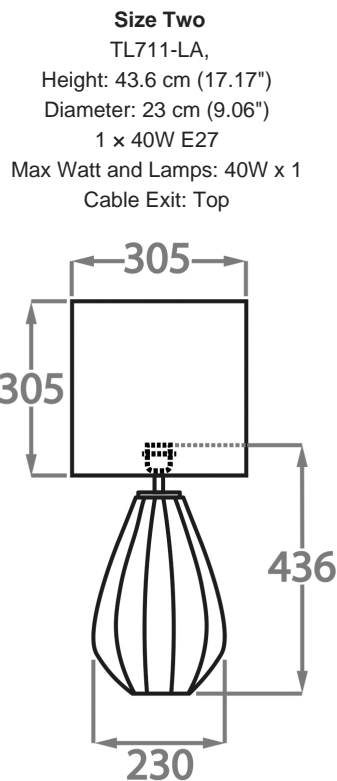

## Available Sizes

Dimensions are measured from the base of the lamp to the middle of the bulb holder and are excluding shade

TL711-SM: Overall height with an 8" tall drum shade 44cm - 17"

TL711-LA: Overall height with a 12" tall drum shade 75cm - 30"