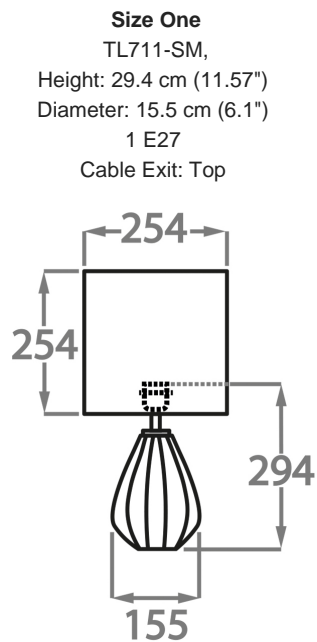

## Available Sizes

Dimensions are measured from the base of the lamp to the middle of the bulb holder and are excluding shade

TL711-SM: Overall height with an 8" tall drum shade 44cm - 17"

TL711-LA: Overall height with a 12" tall drum shade 75cm - 30"