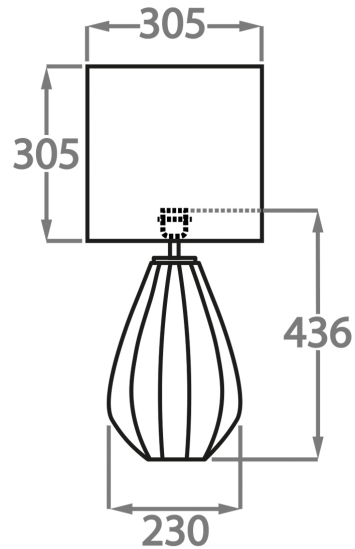

Recommended Shade(s) (OPTIONAL)

8" Tall Drum

Silk Flex

Black

Brown

Cream

Silver

Available Sizes

Size One

TL711-SM,
Height: 29.4 cm (11.57")
Diameter: 15.5 cm (6.1")
Bulbs: 1 E27
Cable Exit: Top

Size Two

TL711-LA,
Height: 43.6 cm (17.17")
Diameter: 23 cm (9.06")
Bulbs: 1 x 40W E27
Cable Exit: Top

Dimensions are measured from the base of the lamp to the middle of the bulb holder and are excluding shade

TL711-SM: Overall height with an 8" tall drum shade 44cm - 17"

TL711-LA: Overall height with a 12" tall drum shade 75cm - 30"

Shades are also available in Customer Own Material (COM)

Please note, due to our Diamond table lamps being individually hand made and each one being unique, there may be slight variations in colour