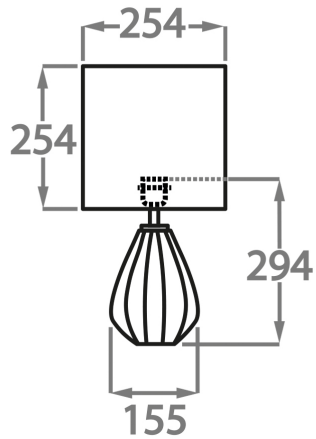

Recommended Shade(s) (OPTIONAL)

8" Tall Drum

Silk Flex

Black

Brown

Cream

Silver

Available Sizes

Size One

TL711-SM,
Height: 29.4 cm (11.57")
Diameter: 15.5 cm (6.1")
Bulbs: 1 E27
Cable Exit: Top

Size Two

TL711-LA,
Height: 43.6 cm (17.17")
Diameter: 23 cm (9.06")
Bulbs: 1 x 40W E27
Cable Exit: Top

Dimensions are measured from the base of the lamp to the middle of the bulb holder and are excluding shade

TL711-SM: Overall height with an 8" tall drum shade 44cm - 17"

TL711-LA: Overall height with a 12" tall drum shade 75cm - 30"

Shades are also available in Customer Own Material (COM)

Please note, due to our Diamond table lamps being individually hand made and each one being unique, there may be slight variations in colour