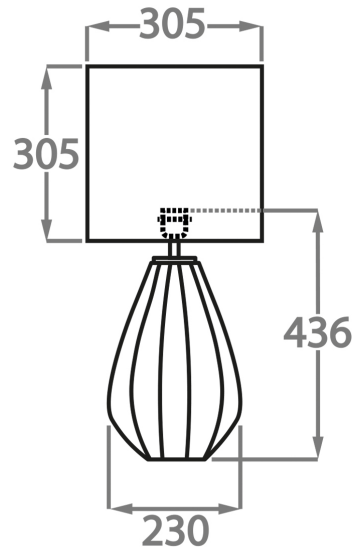

Recommended Shade(s) (OPTIONAL)

8" Tall Drum

Silk Flex

Black

Brown

Cream

Silver

Available Sizes

Size One

TL711-SM,
Height: 29.4 cm (11.57")
Diameter: 15.5 cm (6.1")
Bulbs: 1 E27
Cable Exit: Top

Size Two

TL711-LA,
Height: 43.6 cm (17.17")
Diameter: 23 cm (9.06")
Bulbs: 1 x 40W E27
Cable Exit: Top

Dimensions are measured from the base of the lamp to the middle of the bulb holder and are excluding shade

TL711-SM: Overall height with an 8" tall drum shade 44cm - 17"

TL711-LA: Overall height with a 12" tall drum shade 75cm - 30"

Shades are also available in Customer Own Material (COM)

Please note, due to our Diamond table lamps being individually hand made and each one being unique, there may be slight variations in colour