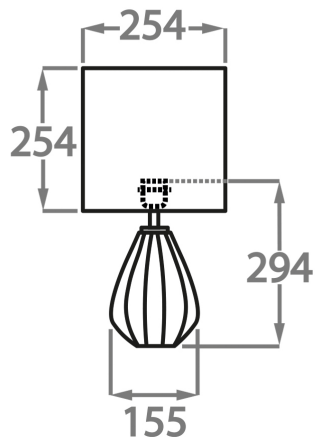

Recommended Shade(s) (OPTIONAL)

8" Tall Drum

Silk Flex

Black

Brown

Cream

Silver

Available Sizes

Size One

TL711-SM,
Height: 29.4 cm (11.57")
Diameter: 15.5 cm (6.1")
Bulbs: 1 E27
Cable Exit: Top

Size Two

TL711-LA,
Height: 43.6 cm (17.17")
Diameter: 23 cm (9.06")
Bulbs: 1 x 40W E27
Cable Exit: Top

Dimensions are measured from the base of the lamp to the middle of the bulb holder and are excluding shade

TL711-SM: Overall height with an 8" tall drum shade 44cm - 17"

TL711-LA: Overall height with a 12" tall drum shade 75cm - 30"

Shades are also available in Customer Own Material (COM)

Please note, due to our Diamond table lamps being individually hand made and each one being unique, there may be slight variations in colour