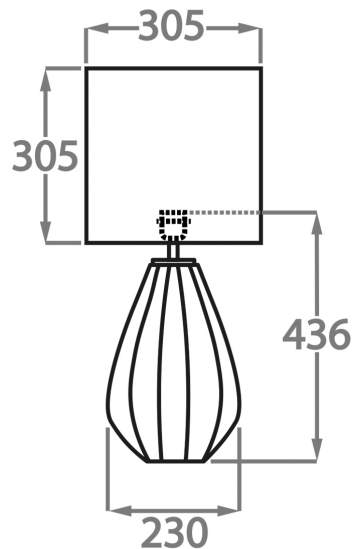

Recommended Shade(s) (OPTIONAL)

8" Tall Drum

Silk Flex

Black

Brown

Cream

Silver

Available Sizes

Size One

TL711-SM,
Height: 29.4 cm (11.57")
Diameter: 15.5 cm (6.1")
Bulbs: 1 E27
Cable Exit: Top

Size Two

TL711-LA,
Height: 43.6 cm (17.17")
Diameter: 23 cm (9.06")
Bulbs: 1 x 40W E27
Cable Exit: Top

Dimensions are measured from the base of the lamp to the middle of the bulb holder and are excluding shade

TL711-SM: Overall height with an 8" tall drum shade 44cm - 17"

TL711-LA: Overall height with a 12" tall drum shade 75cm - 30"

Shades are also available in Customer Own Material (COM)

Please note, due to our Diamond table lamps being individually hand made and each one being unique, there may be slight variations in colour