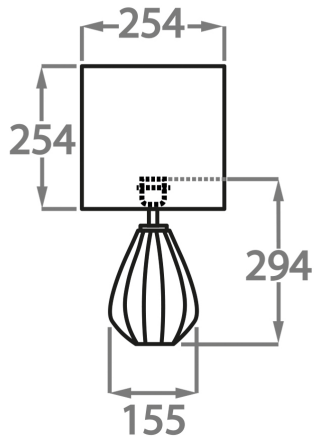

## Available Sizes

---

### Size One

TL711-SM,  
Height: 29.4 cm (11.57")  
Diameter: 15 cm (5.91")  
Bulbs: 1 x 40W E27  
Cable Exit: Top

### Size Two

TL711-LA,  
Height: 43.6 cm (17.17")  
Diameter: 23 cm (9.06")  
Bulbs: 1 x 40W E27  
Cable Exit: Top

Dimensions are measured from the base of the lamp to the middle of the bulb holder and are excluding shade

Overall height with a 8" tall drum shade 44cm - 17"

Shades are also available in Customer Own Material (COM)

\*Please note, due to our Diamond table lamps being individually hand made and each one being unique, there may be slight variations in colour\*