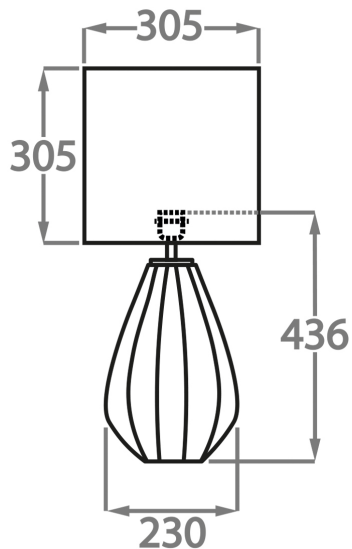

## Available Sizes

---

### Size One

TL711-SM,  
Height: 29.4 cm (11.57")  
Diameter: 15 cm (5.91")  
Bulbs: 1 x 40W E27  
Cable Exit: Top

### Size Two

TL711-LA,  
Height: 43.6 cm (17.17")  
Diameter: 23 cm (9.06")  
Bulbs: 1 x 40W E27  
Cable Exit: Top

Dimensions are measured from the base of the lamp to the middle of the bulb holder and are excluding shade  
Overall height with a 8" tall drum shade 44cm - 17"  
Shades are also available in Customer Own Material (COM)