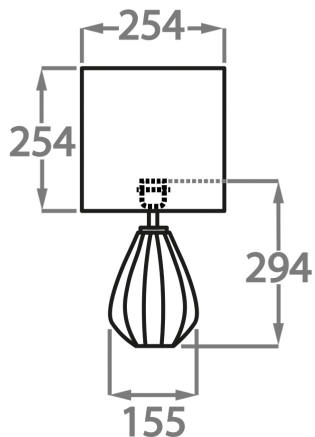

#### Recommended Shade(s) (OPTIONAL)

8" Tall Drum

**Silk Flex**

Black

Brown

Cream

Silver

## Available Sizes

---

### Size One

TL711-SM,  
Height: 29.4 cm (11.57")  
Diameter: 15 cm (5.91")  
Bulbs: 1 x 40W E27  
Cable Exit: Top

### Size Two

TL711-LA,  
Height: 43.6 cm (17.17")  
Diameter: 23 cm (9.06")  
Bulbs: 1 x 40W E27  
Cable Exit: Top

Dimensions are measured from the base of the lamp to the middle of the bulb holder and are excluding shade  
Overall height with a 8" tall drum shade 44cm - 17"  
Shades are also available in Customer Own Material (COM)