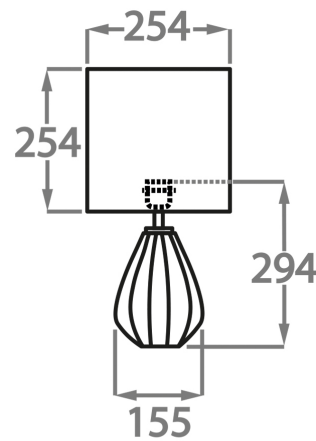

Height: 43.6 cm (17.17")

Diameter: 23 cm (9.06")

1 x 40W E27

Max Watt and Lamps: 40W x 1

Cable Exit: Top

Size One

TL711-SM,

Height: 29.4 cm (11.57")

Diameter: 15 cm (5.91")

1 x 40W E27

Max Watt and Lamps: 40W x 1

Cable Exit: Top

Dimensions are measured from the base of the lamp to the middle of the bulb holder and are excluding shade

Overall height with a 8" tall drum shade 44cm - 17"