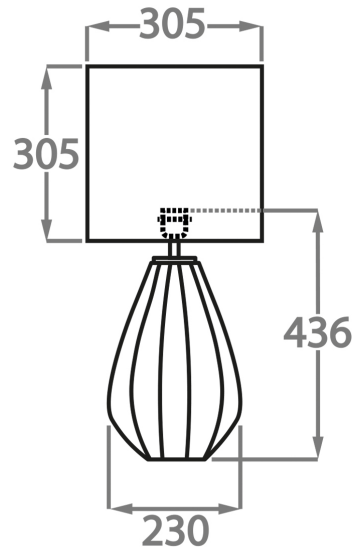

## Available Sizes

---

### Size One

TL711-SM,  
Height: 29.4 cm (11.57")  
Diameter: 15 cm (5.91")  
Bulbs: 1 x 40W E27  
Cable Exit: Top

### Size Two

TL711-LA,  
Height: 43.6 cm (17.17")  
Diameter: 23 cm (9.06")  
Bulbs: 1 x 40W E27  
Cable Exit: Top

Dimensions are measured from the base of the lamp to the middle of the bulb holder and are excluding shade

Overall height with a 8" tall drum shade 44cm - 17"

Shades are also available in Customer Own Material (COM)

\*Please note, due to our Diamond table lamps being individually hand made and each one being unique, there may be slight variations in colour\*