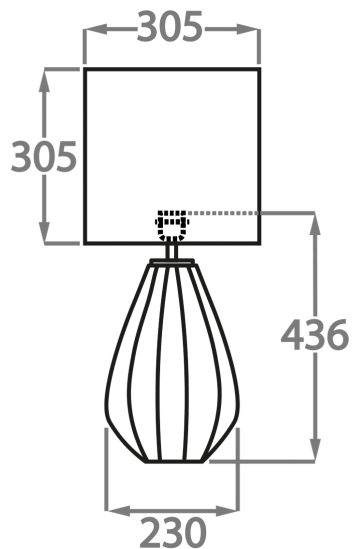

Height: 43.6 cm (17.17")

Diameter: 23 cm (9.06")

1 x 40W E27

Max Watt and Lamps: 40W x 1

Cable Exit: Top

Size One

TL711-SM,

Height: 29.4 cm (11.57")

Diameter: 15 cm (5.91")

1 x 40W E27

Max Watt and Lamps: 40W x 1

Cable Exit: Top

Dimensions are measured from the base of the lamp to the middle of the bulb holder and are excluding shade

Overall height with a 8" tall drum shade 44cm - 17"