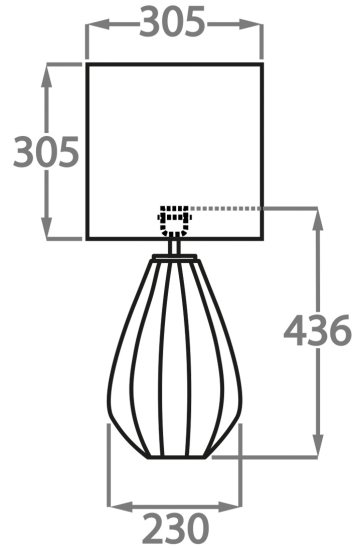

Recommended Shade(s) (OPTIONAL)

8" Tall Drum

Silk Flex

Black

Brown

Cream

Silver

Available Sizes

Size One

TL711-SM,
Height: 29.4 cm (11.57")
Diameter: 15 cm (5.91")
Bulbs: 1 x 40W E27
Cable Exit: Top

Size Two

TL711-LA,
Height: 43.6 cm (17.17")
Diameter: 23 cm (9.06")
Bulbs: 1 x 40W E27
Cable Exit: Top

Dimensions are measured from the base of the lamp to the middle of the bulb holder and are excluding shade

Overall height with a 8" tall drum shade 44cm - 17"

Shades are also available in Customer Own Material (COM)