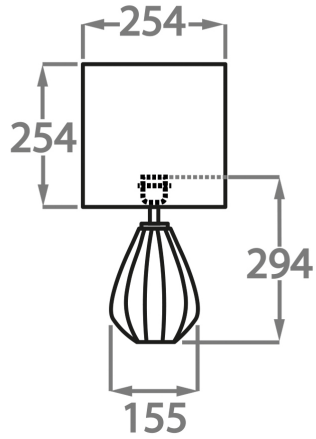

Recommended Shade(s) (OPTIONAL)

8" Tall Drum

Silk Flex

Black

Brown

Cream

Silver

Available Sizes

Size One

TL711-SM,
Height: 29.4 cm (11.57")
Diameter: 15 cm (5.91")
Bulbs: 1 x 40W E27
Cable Exit: Top

Size Two

TL711-LA,
Height: 43.6 cm (17.17")
Diameter: 23 cm (9.06")
Bulbs: 1 x 40W E27
Cable Exit: Top

Dimensions are measured from the base of the lamp to the middle of the bulb holder and are excluding shade

Overall height with a 8" tall drum shade 44cm - 17"

Shades are also available in Customer Own Material (COM)