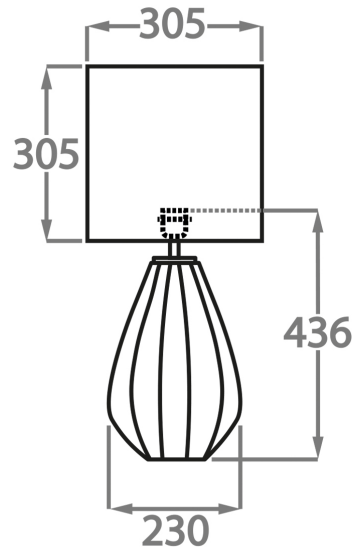

Recommended Shade(s) (OPTIONAL)

8" Tall Drum

Silk Flex

Black

Brown

Cream

Silver

Available Sizes

Size One

TL711-SM,
Height: 29.4 cm (11.57")
Diameter: 15.5 cm (6.1")
Bulbs: 1 E27
Cable Exit: Top

Size Two

TL711-LA,
Height: 43.6 cm (17.17")
Diameter: 23 cm (9.06")
Bulbs: 1 x 40w E27
Cable Exit: Top

Dimensions are measured from the base of the lamp to the middle of the bulb holder and are excluding shade

TL711-SM: Overall height with an 8" tall drum shade 44cm - 17"

TL711-LA: Overall height with a 12" tall drum shade 75cm - 30"

Shades are also available in Customer Own Material (COM)

Please note, due to our Diamond table lamps being individually hand made and each one being unique, there may be slight variations in colour