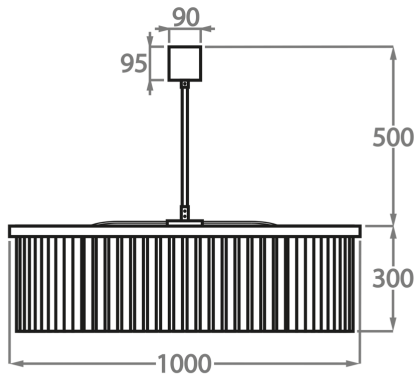

CL443-LA-60,

Height: 30 cm (11.81")

Diameter: 60 cm (23.62")

Bulbs: 8 x 25W or 4W G9 or G9 LED Net Weight: 24 kg / 53 lb

**Size Two**

CL443-LA-75,

Height: 30 cm (11.81")

Diameter: 75 cm (29.53")

Bulbs: 9 x 25W or 4W G9 or G9 LED Net Weight: 40 kg / 88 lb

**Size Three**

CL433-LA-100,

Height: 30 cm (11.81")

Diameter: 100 cm (39.37")

Bulbs: 12 x 25W or 4W G9 or G9 LED Net Weight: 47 kg / 104 lb

**Size Four**

CL443-LA-125,

Height: 30 cm (11.81")

Diameter: 125 cm (49.21")

Bulbs: 18 x 25W or 4W G9 or G9 LED Net Weight: 70 kg / 154 lb

The dimensions of the central rod and ceiling rose are not included in the height measurements. Please add a minimum of 15cm (6") to the height to take this into account. The standard rod and ceiling rose height is 50cm (20") if not otherwise specified by customer.