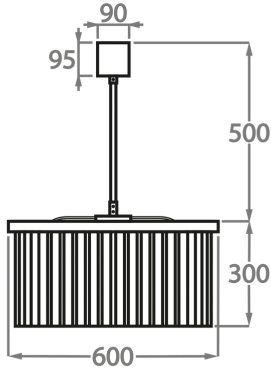

CL443-LA-60,

Height: 30 cm (11.81")

Diameter: 60 cm (23.62")

8 x 25W or 4W G9 or G9 LED Max Watt and Lamps: 25W or
4W G9 or G9 LED x 8

Net Weight: 24 kg / 53 lb

Size Two

CL443-LA-75,

Height: 30 cm (11.81")

Diameter: 75 cm (29.53")

9 x 25W or 4W G9 or G9 LED Max Watt and Lamps: 25W or
4W G9 or G9 LED x 9

Net Weight: 40 kg / 88 lb

Size Three

CL433-LA-100,

Height: 30 cm (11.81")

Diameter: 100 cm (39.37")

12 x 25W or 4W G9 or G9 LED Max Watt and Lamps: 25W or
4W G9 or G9 LED x 12

Net Weight: 47 kg / 104 lb

Size Four

CL443-LA-125,

Height: 30 cm (11.81")

Diameter: 125 cm (49.21")

18 x 25W or 4W G9 or G9 LED Max Watt and Lamps: 25W or
4W G9 or G9 LED x 18

Net Weight: 70 kg / 154 lb

The dimensions of the central rod and ceiling rose are not included in the height measurements. Please add a minimum of 15cm (6") to the height to take this into account. The standard rod and ceiling rose height is 50cm (20") if not otherwise specified by customer.