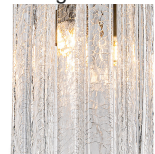

BELLA FIGURA

Large Double Drum Chandelier

CL443-LA

Collection Name
RETRO MURANO COLLECTION

Ideal for rooms with slightly lower ceiling height, this contemporary chandelier subtly modernises any setting and is a unique design within the retro Murano collection. Created in our Italian family-owned workshops, this breath-taking piece is now available in a satin glass finish, giving an almost frosted look. This chandelier refreshes the room while maintaining the elegant style that is visible throughout this collection.

Murano Glass Finish

Clear
Triangular

Smoke
Triangular

Satin
Triangular

Clear Cracked
(Flat)

Hammered
Glass

Available Sizes

Size One