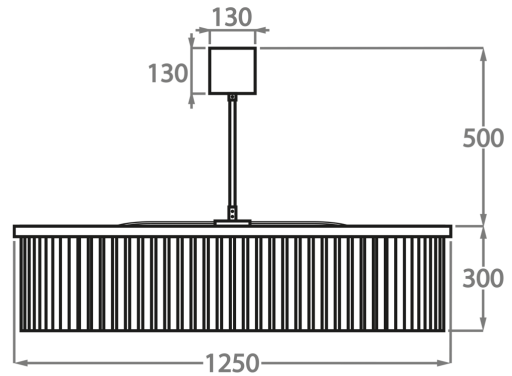

CL443-LA-60,

Height: 30 cm (11.81")

Diameter: 60 cm (23.62")

Bulbs: 8 x 25W or 4W G9 or G9 LED Net Weight: 24 kg / 53 lb

**Size Two**

CL443-LA-75,

Height: 30 cm (11.81")

Diameter: 75 cm (29.53")

Bulbs: 9 x 25W or 4W G9 or G9 LED Net Weight: 40 kg / 88 lb

**Size Three**

CL433-LA-100,

Height: 30 cm (11.81")

Diameter: 100 cm (39.37")

Bulbs: 12 x 25W or 4W G9 or G9 LED Net Weight: 47 kg / 104 lb

**Size Four**

CL443-LA-125,

Height: 30 cm (11.81")

Diameter: 125 cm (49.21")

Bulbs: 18 x 25W or 4W G9 or G9 LED Net Weight: 70 kg / 154 lb

The dimensions of the central rod and ceiling rose are not included in the height measurements. Please add a minimum of 15cm (6") to the height to take this into account. The standard rod and ceiling rose height is 50cm (20") if not otherwise specified by customer.