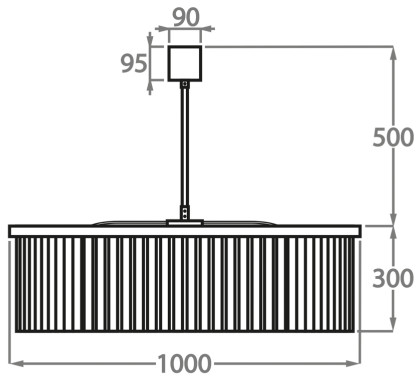

CL443-LA-60,

Height: 30 cm (11.81")

Diameter: 60 cm (23.62")

Bulbs: 8 x 25W or 4W G9 or G9 LED Net Weight: 24 kg / 53 lb

Size Two

CL443-LA-75,

Height: 30 cm (11.81")

Diameter: 75 cm (29.53")

Bulbs: 9 x 25W or 4W G9 or G9 LED Net Weight: 40 kg / 88 lb

Size Three

CL433-LA-100,

Height: 30 cm (11.81")

Diameter: 100 cm (39.37")

Bulbs: 12 x 25W or 4W G9 or G9 LED Net Weight: 47 kg / 104 lb

Size Four

CL443-LA-125,

Height: 30 cm (11.81")

Diameter: 125 cm (49.21")

Bulbs: 18 x 25W or 4W G9 or G9 LED Net Weight: 70 kg / 154 lb

The dimensions of the central rod and ceiling rose are not included in the height measurements. Please add a minimum of 15cm (6") to the height to take this into account. The standard rod and ceiling rose height is 50cm (20") if not otherwise specified by customer.