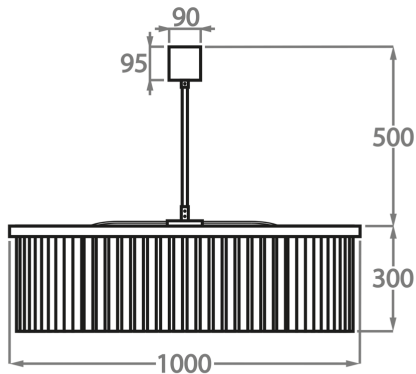

CL443-LA-60,

Height: 30 cm (11.81")

Diameter: 60 cm (23.62")

8 x 25W or 4W G9 or G9 LED Max Watt and Lamps: 25W or
4W G9 or G9 LED x 8

Net Weight: 24 kg / 53 lb

Size Two

CL443-LA-75,

Height: 30 cm (11.81")

Diameter: 75 cm (29.53")

9 x 25W or 4W G9 or G9 LED Max Watt and Lamps: 25W or
4W G9 or G9 LED x 9

Net Weight: 40 kg / 88 lb

Size Three

CL433-LA-100,

Height: 30 cm (11.81")

Diameter: 100 cm (39.37")

12 x 25W or 4W G9 or G9 LED Max Watt and Lamps: 25W or
4W G9 or G9 LED x 12

Net Weight: 47 kg / 104 lb

Size Four

CL443-LA-125,

Height: 30 cm (11.81")

Diameter: 125 cm (49.21")

18 x 25W or 4W G9 or G9 LED Max Watt and Lamps: 25W or
4W G9 or G9 LED x 18

Net Weight: 70 kg / 154 lb

The dimensions of the central rod and ceiling rose are not included in the height measurements. Please add a minimum of 15cm (6") to the height to take this into account. The standard rod and ceiling rose height is 50cm (20") if not otherwise specified by customer.