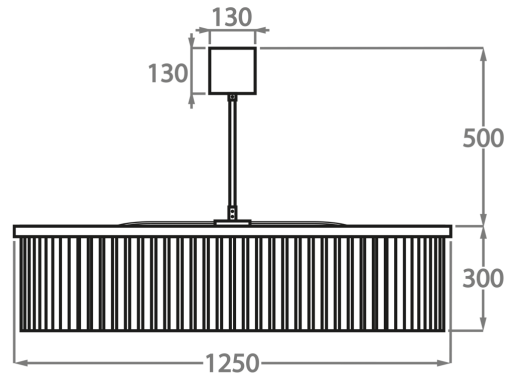

CL443-LA-60,

Height: 30 cm (11.81")

Diameter: 60 cm (23.62")

8 x 25W or 4W G9 or G9 LED Max Watt and Lamps: 25W or
4W G9 or G9 LED x 8

Net Weight: 24 kg / 53 lb

Size Two

CL443-LA-75,

Height: 30 cm (11.81")

Diameter: 75 cm (29.53")

9 x 25W or 4W G9 or G9 LED Max Watt and Lamps: 25W or
4W G9 or G9 LED x 9

Net Weight: 40 kg / 88 lb

Size Three

CL433-LA-100,

Height: 30 cm (11.81")

Diameter: 100 cm (39.37")

12 x 25W or 4W G9 or G9 LED Max Watt and Lamps: 25W or
4W G9 or G9 LED x 12

Net Weight: 47 kg / 104 lb

Size Four

CL443-LA-125,

Height: 30 cm (11.81")

Diameter: 125 cm (49.21")

18 x 25W or 4W G9 or G9 LED Max Watt and Lamps: 25W or
4W G9 or G9 LED x 18

Net Weight: 70 kg / 154 lb

The dimensions of the central rod and ceiling rose are not included in the height measurements. Please add a minimum of 15cm (6") to the height to take this into account. The standard rod and ceiling rose height is 50cm (20") if not otherwise specified by customer.