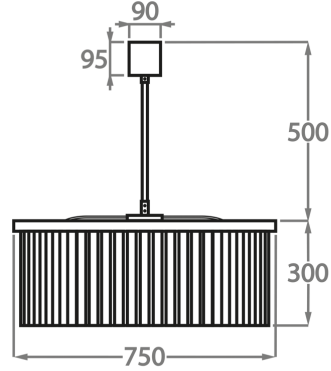

CL443-LA-60,

Height: 30 cm (11.81")

Diameter: 60 cm (23.62")

Bulbs: 8 x 25W or 4W G9 or G9 LED Net Weight: 24 kg / 53 lb

**Size Two**

CL443-LA-75,

Height: 30 cm (11.81")

Diameter: 75 cm (29.53")

Bulbs: 9 x 25W or 4W G9 or G9 LED Net Weight: 40 kg / 88 lb

**Size Three**

CL433-LA-100,

Height: 30 cm (11.81")

Diameter: 100 cm (39.37")

Bulbs: 12 x 25W or 4W G9 or G9 LED Net Weight: 47 kg / 104 lb

**Size Four**

CL443-LA-125,

Height: 30 cm (11.81")

Diameter: 125 cm (49.21")

Bulbs: 18 x 25W or 4W G9 or G9 LED Net Weight: 70 kg / 154 lb

The dimensions of the central rod and ceiling rose are not included in the height measurements. Please add a minimum of 15cm (6") to the height to take this into account. The standard rod and ceiling rose height is 50cm (20") if not otherwise specified by customer.