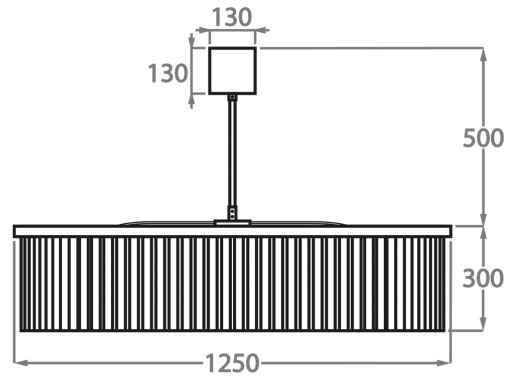

CL443-LA-60,

Height: 30 cm (11.81")

Diameter: 60 cm (23.62")

Bulbs: 8 x 25W or 4W G9 or G9 LED Net Weight: 24 kg / 53 lb

Size Two

CL443-LA-75,

Height: 30 cm (11.81")

Diameter: 75 cm (29.53")

Bulbs: 9 x 25W or 4W G9 or G9 LED Net Weight: 40 kg / 88 lb

Size Three

CL433-LA-100,

Height: 30 cm (11.81")

Diameter: 100 cm (39.37")

Bulbs: 12 x 25W or 4W G9 or G9 LED Net Weight: 47 kg / 104 lb

Size Four

CL443-LA-125,

Height: 30 cm (11.81")

Diameter: 125 cm (49.21")

Bulbs: 18 x 25W or 4W G9 or G9 LED Net Weight: 70 kg / 154 lb

The dimensions of the central rod and ceiling rose are not included in the height measurements. Please add a minimum of 15cm (6") to the height to take this into account. The standard rod and ceiling rose height is 50cm (20") if not otherwise specified by customer.