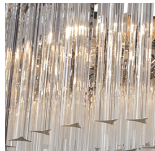

BELLA FIGURA

Large Double Drum Chandelier

CL443-LA

Collection Name

RETRO MURANO COLLECTION

Ideal for rooms with slightly lower ceiling height, this contemporary chandelier subtly modernises any setting and is a unique design within the retro Murano collection. Created in our Italian family-owned workshops, this breath-taking piece is now available in a satin glass finish, giving an almost frosted look. This chandelier refreshes the room while maintaining the elegant style that is visible throughout this collection.

Murano Glass Finish

Clear Murano

Smoke Murano

Satin Murano

Clear Cracked

Hammered Glass

Available Sizes

Size One