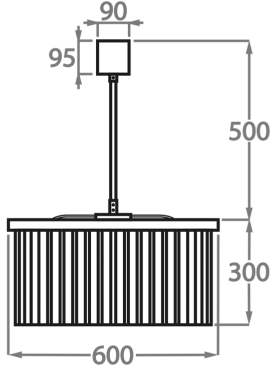

CL443-LA-60,

Height: 30 cm (11.81")

Diameter: 60 cm (23.62")

Bulbs: 8 x 25W or 4W G9 or G9 LED Net Weight: 24 kg / 53 lb

**Size Two**

CL443-LA-75,

Height: 30 cm (11.81")

Diameter: 75 cm (29.53")

Bulbs: 9 x 25W or 4W G9 or G9 LED Net Weight: 40 kg / 88 lb

**Size Three**

CL433-LA-100,

Height: 30 cm (11.81")

Diameter: 100 cm (39.37")

Bulbs: 12 x 25W or 4W G9 or G9 LED Net Weight: 47 kg / 104 lb

**Size Four**

CL443-LA-125,

Height: 30 cm (11.81")

Diameter: 125 cm (49.21")

Bulbs: 18 x 25W or 4W G9 or G9 LED Net Weight: 70 kg / 154 lb

The dimensions of the central rod and ceiling rose are not included in the height measurements. Please add a minimum of 15cm (6") to the height to take this into account. The standard rod and ceiling rose height is 50cm (20") if not otherwise specified by customer.