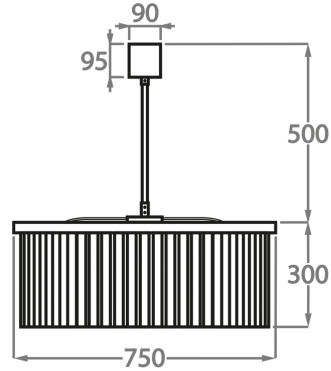

CL443-LA-60,

Height: 30 cm (11.81")

Diameter: 60 cm (23.62")

8 x 25W or 4W G9 or G9 LED Max Watt and Lamps: 25W or
4W G9 or G9 LED x 8

Net Weight: 24 kg / 53 lb

Size Two

CL443-LA-75,

Height: 30 cm (11.81")

Diameter: 75 cm (29.53")

9 x 25W or 4W G9 or G9 LED Max Watt and Lamps: 25W or
4W G9 or G9 LED x 9

Net Weight: 40 kg / 88 lb

Size Three

CL433-LA-100,

Height: 30 cm (11.81")

Diameter: 100 cm (39.37")

12 x 25W or 4W G9 or G9 LED Max Watt and Lamps: 25W or
4W G9 or G9 LED x 12

Net Weight: 47 kg / 104 lb

Size Four

CL443-LA-125,

Height: 30 cm (11.81")

Diameter: 125 cm (49.21")

18 x 25W or 4W G9 or G9 LED Max Watt and Lamps: 25W or
4W G9 or G9 LED x 18

Net Weight: 70 kg / 154 lb

The dimensions of the central rod and ceiling rose are not included in the height measurements. Please add a minimum of 15cm (6") to the height to take this into account. The standard rod and ceiling rose height is 50cm (20") if not otherwise specified by customer.