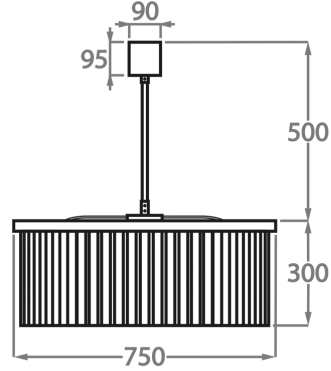

CL443-LA-60,

Height: 30 cm (11.81")

Diameter: 60 cm (23.62")

Bulbs: 8 x 25W or 4W G9 or G9 LED Net Weight: 24 kg / 53 lb

Size Two

CL443-LA-75,

Height: 30 cm (11.81")

Diameter: 75 cm (29.53")

Bulbs: 9 x 25W or 4W G9 or G9 LED Net Weight: 40 kg / 88 lb

Size Three

CL433-LA-100,

Height: 30 cm (11.81")

Diameter: 100 cm (39.37")

Bulbs: 12 x 25W or 4W G9 or G9 LED Net Weight: 47 kg / 104 lb

Size Four

CL443-LA-125,

Height: 30 cm (11.81")

Diameter: 125 cm (49.21")

Bulbs: 18 x 25W or 4W G9 or G9 LED Net Weight: 70 kg / 154 lb

The dimensions of the central rod and ceiling rose are not included in the height measurements. Please add a minimum of 15cm (6") to the height to take this into account. The standard rod and ceiling rose height is 50cm (20") if not otherwise specified by customer.