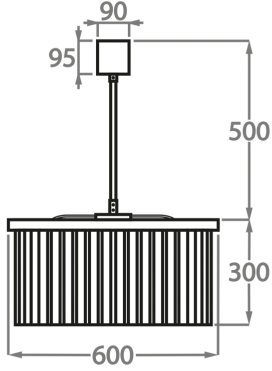

CL443-LA-60,

Height: 30 cm (11.81")

Diameter: 60 cm (23.62")

Bulbs: 8 x 25W or 4W G9 or G9 LED Net Weight: 24 kg / 53 lb

Size Two

CL443-LA-75,

Height: 30 cm (11.81")

Diameter: 75 cm (29.53")

Bulbs: 9 x 25W or 4W G9 or G9 LED Net Weight: 40 kg / 88 lb

Size Three

CL433-LA-100,

Height: 30 cm (11.81")

Diameter: 100 cm (39.37")

Bulbs: 12 x 25W or 4W G9 or G9 LED Net Weight: 47 kg / 104 lb

Size Four

CL443-LA-125,

Height: 30 cm (11.81")

Diameter: 125 cm (49.21")

Bulbs: 18 x 25W or 4W G9 or G9 LED Net Weight: 70 kg / 154 lb

The dimensions of the central rod and ceiling rose are not included in the height measurements. Please add a minimum of 15cm (6") to the height to take this into account. The standard rod and ceiling rose height is 50cm (20") if not otherwise specified by customer.