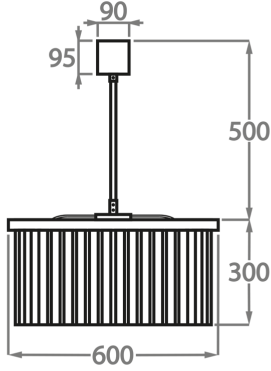

CL443-LA-60,

Height: 30 cm (11.81")

Diameter: 60 cm (23.62")

Bulbs: 8 x 25W or 4W G9 or G9 LED Net Weight: 24 kg / 53 lb

Size Two

CL443-LA-75,

Height: 30 cm (11.81")

Diameter: 75 cm (29.53")

Bulbs: 9 x 25W or 4W G9 or G9 LED Net Weight: 40 kg / 88 lb

Size Three

CL433-LA-100,

Height: 30 cm (11.81")

Diameter: 100 cm (39.37")

Bulbs: 12 x 25W or 4W G9 or G9 LED Net Weight: 47 kg / 104 lb

Size Four

CL443-LA-125,

Height: 30 cm (11.81")

Diameter: 125 cm (49.21")

Bulbs: 18 x 25W or 4W G9 or G9 LED Net Weight: 70 kg / 154 lb

The dimensions of the central rod and ceiling rose are not included in the height measurements. Please add a minimum of 15cm (6") to the height to take this into account. The standard rod and ceiling rose height is 50cm (20") if not otherwise specified by customer.