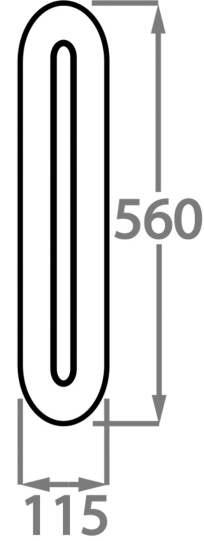

Size Two

WL205-LA,

Height: 56 cm (22.05")

Width: 11.5 cm (4.53")

Depth: 8 cm (3.15")

1 x 14.4W 3000K Integrated LED

Max Watt and Lamps: 14.4W 3000K x 1

Dimmable

Net Weight: 2 kg / 4 lb