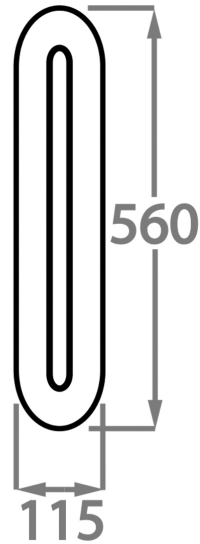

## Available Sizes

---

### Size One

WL205-SM,  
Height: 33 cm (12.99")  
Width: 11.5 cm (4.53")  
Depth: 8 cm (3.15")  
1 x 14.4W 2700K Integrated LED  
Max Watt and Lamps: 14.4W 2700K x 1  
Dimmable  
Net Weight: 1 kg / 2 lb

### Size Two

WL205-LA,  
Height: 56 cm (22.05")  
Width: 11.5 cm (4.53")  
Depth: 8 cm (3.15")  
1 x 14.4W 2700K Integrated LED  
Max Watt and Lamps: 14.4W 2700K x 1  
Dimmable  
Net Weight: 2 kg / 4 lb