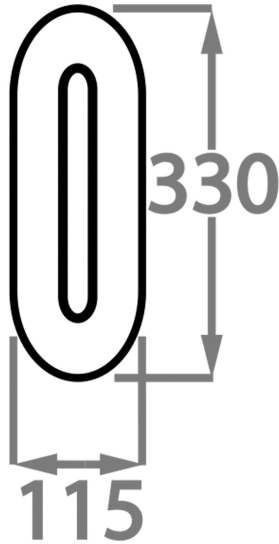

BELLA FIGURA

Elisabetta Wall Light Large

WL205-LA

Collection Name

MOONLIGHT COLLECTION

Modelled in the style of a single petal from the Elisabetta chandelier, these wall lights are minimalistic and chic with light radiating around a central facet to create a halo of soft light. The slim profile of these lights allows them to be applied to either side of a room feature adding luminosity without fuss and to areas where space is limited.

Brushed Nickel

Brushed Gold

Available Sizes

Size One

WL205-SM,

Height: 33 cm (12.99")

Width: 11.5 cm (4.53")

Depth: 8 cm (3.15")

Bulbs: 1 x 14.4W 2700K Integrated LED

Dimmable

Net Weight: 1 kg / 2 lb

Size Two

WL205-LA,

Height: 56 cm (22.05")

Width: 11.5 cm (4.53")

Depth: 8 cm (3.15")