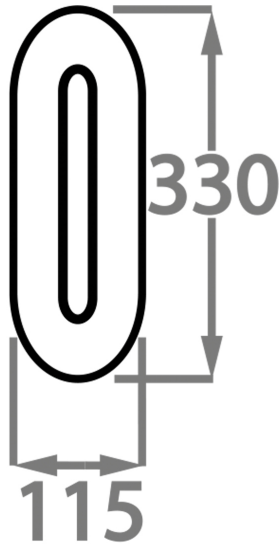

## Available Sizes

---

### Size One

WL205-SM,  
Height: 33 cm (12.99")  
Width: 11.5 cm (4.53")  
Depth: 8 cm (3.15")  
1 x 14.4W 2700K Integrated LED  
Max Watt and Lamps: 14.4W 2700K x 1  
Dimmable  
Net Weight: 1 kg / 2 lb

### Size Two

WL205-LA,  
Height: 56 cm (22.05")  
Width: 11.5 cm (4.53")  
Depth: 8 cm (3.15")  
1 x 14.4W 2700K Integrated LED  
Max Watt and Lamps: 14.4W 2700K x 1  
Dimmable  
Net Weight: 2 kg / 4 lb