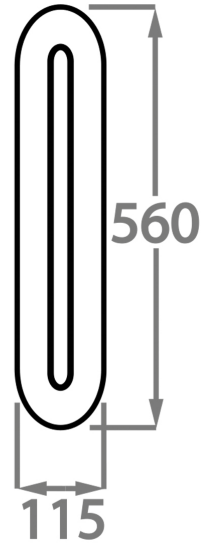

Size Two

WL205-LA,

Height: 56 cm (22.05")

Width: 11.5 cm (4.53")

Depth: 8 cm (3.15")

Bulbs: 1 x 14.4W 2700K Integrated LED

Dimmable

Net Weight: 2 kg / 4 lb