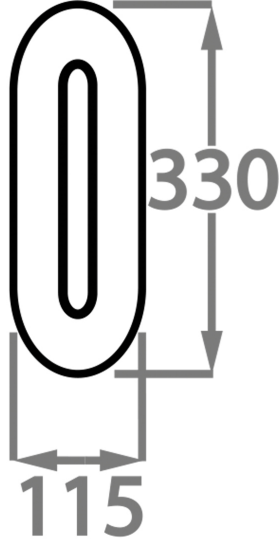

Available Sizes

Size One

WL205-SM ,

Height: 33 cm (12.99")

Width: 11.5 cm (4.53")

Depth: 8 cm (3.15")

1 x 14.4W 3000K Integrated LED

Max Watt and Lamps: 14.4W 3000K x 1

Dimmable

Net Weight: 1 kg / 2 lb

Size Two

WL205-LA,

Height: 56 cm (22.05")

Width: 11.5 cm (4.53")

Depth: 8 cm (3.15")

1 x 14.4W 3000K Integrated LED