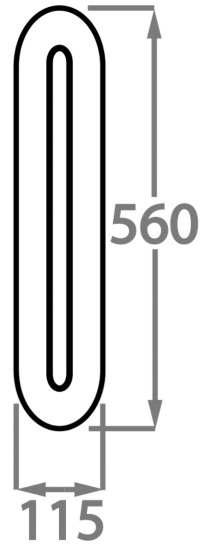

BELLA FIGURA

Elisabetta Wall Light Small

WL205-SM

Collection Name

MOONLIGHT COLLECTION

Modelled in the style of a single petal from the Elisabetta chandelier, these wall lights are minimalistic and chic with light radiating around a central facet to create a halo of soft light. The slim profile of these lights allows them to be applied to either side of a room feature adding luminosity without fuss and to areas where space is limited.

Brushed Nickel

Brushed Gold

Available Sizes

Size One

WL205-SM,
Height: 33 cm (12.99")
Width: 11.5 cm (4.53")
Depth: 8 cm (3.15")
1 x 14.4W 2700K Integrated LED
Max Watt and Lamps: 14.4W 2700K x 1
Dimmable
Net Weight: 1 kg / 2 lb

Size Two

WL205-LA,
Height: 56 cm (22.05")
Width: 11.5 cm (4.53")
Depth: 8 cm (3.15")
1 x 14.4W 2700K Integrated LED
Max Watt and Lamps: 14.4W 2700K x 1
Dimmable
Net Weight: 2 kg / 4 lb

All our wall lights are suitable for bathrooms if positioned in Zone 3. Please refer to the IP Rating Guide in the Bathroom Section on our website