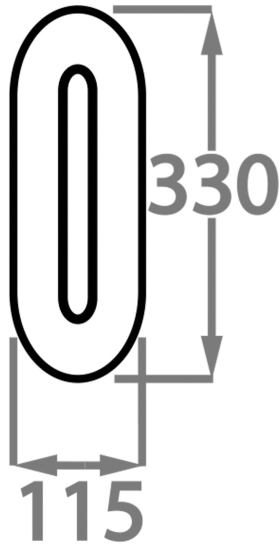

BELLA FIGURA

Elisabetta Wall Light Small

WL205-SM

Collection Name

MOONLIGHT COLLECTION

Modelled in the style of a single petal from the Elisabetta chandelier, these wall lights are minimalistic and chic with light radiating around a central facet to create a halo of soft light. The slim profile of these lights allows them to be applied to either side of a room feature adding luminosity without fuss and to areas where space is limited.

Brushed Nickel

Brushed Gold

Available Sizes

Size One

WL205-SM,
Height: 33 cm (12.99")
Width: 11.5 cm (4.53")
Depth: 8 cm (3.15")
1 x 14.4W 2700K Integrated LED
Max Watt and Lamps: 14.4W 2700K x 1
Dimmable
Net Weight: 1 kg / 2 lb

Size Two

WL205-LA,
Height: 56 cm (22.05")
Width: 11.5 cm (4.53")
Depth: 8 cm (3.15")
1 x 14.4W 2700K Integrated LED
Max Watt and Lamps: 14.4W 2700K x 1
Dimmable
Net Weight: 2 kg / 4 lb

All our wall lights are suitable for bathrooms if positioned in Zone 3. Please refer to the IP Rating Guide in the Bathroom Section on our website