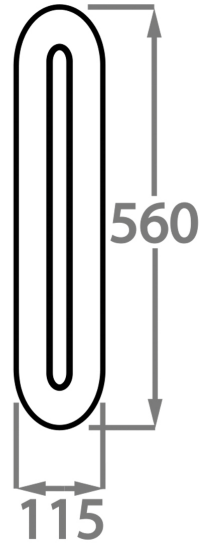

Size Two

WL205-LA,

Height: 56 cm (22.05")

Width: 11.5 cm (4.53")

Depth: 8 cm (3.15")

Bulbs: 1 x 14.4W 2700K Integrated LED

Dimmable

Net Weight: 2 kg / 4 lb