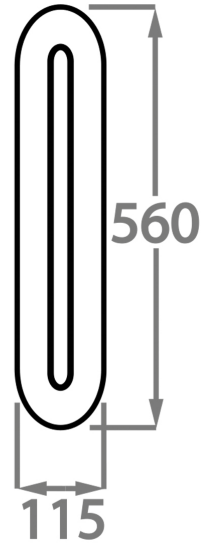

## Available Sizes

---

### Size One

WL205-SM,

Height: 33 cm (12.99")

Width: 11.5 cm (4.53")

Depth: 8 cm (3.15")

Bulbs: 1 x 14.4W 2700K Integrated LED

Dimmable

Net Weight: 1 kg / 2 lb

### Size Two

WL205-LA,

Height: 56 cm (22.05")

Width: 11.5 cm (4.53")

Depth: 8 cm (3.15")

Bulbs: 1 x 14.4W 2700K Integrated LED

Dimmable

Net Weight: 2 kg / 4 lb