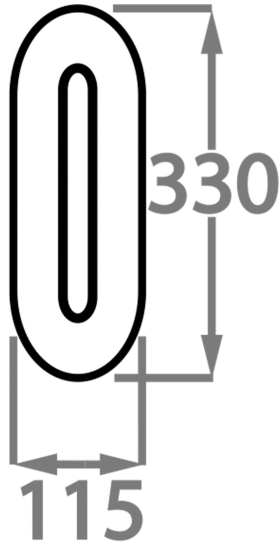

BELLA FIGURA

Elisabetta Wall Light Small

WL205-SM

Collection Name

MOONLIGHT COLLECTION

Modelled in the style of a single petal from the Elisabetta chandelier, these wall lights are minimalistic and chic with light radiating around a central facet to create a halo of soft light. The slim profile of these lights allows them to be applied to either side of a room feature adding luminosity without fuss and to areas where space is limited.

Brushed Nickel

Brushed Gold

Available Sizes

Size One

WL205-SM,

Height: 33 cm (12.99")

Width: 11.5 cm (4.53")

Depth: 8 cm (3.15")

Bulbs: 1 x 14.4W 2700K Integrated LED

Dimmable

Net Weight: 1 kg / 2 lb

Size Two

WL205-LA,

Height: 56 cm (22.05")

Width: 11.5 cm (4.53")

Depth: 8 cm (3.15")