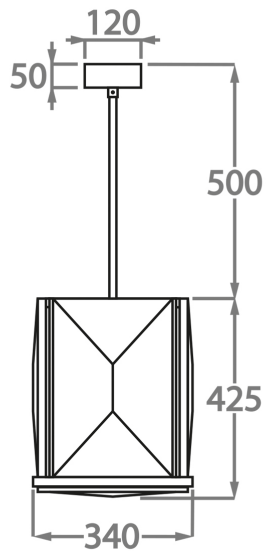

## Available Sizes

---

### Size One

CL551-LAN,

Height: 42 cm (16.54")

Diameter: 34 cm (13.39")

Bulbs: 4 x LED 4W E27

Net Weight: 28 kg / 62 lb

The dimensions of the supporting chain and ceiling rose are not included in the height measurements.  
The standard chain and ceiling rose are 50cm (20") high if not otherwise specified by the customer.