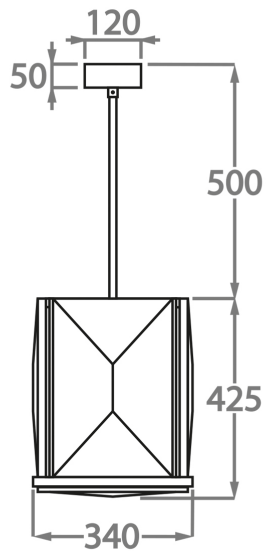

Available Sizes

Size One

CL551-LAN,

Height: 42 cm (16.54")

Diameter: 34 cm (13.39")

Bulbs: 4 x LED 4W E27

Net Weight: 28 kg / 62 lb

The dimensions of the supporting chain and ceiling rose are not included in the height measurements.
The standard chain and ceiling rose are 50cm (20") high if not otherwise specified by the customer.