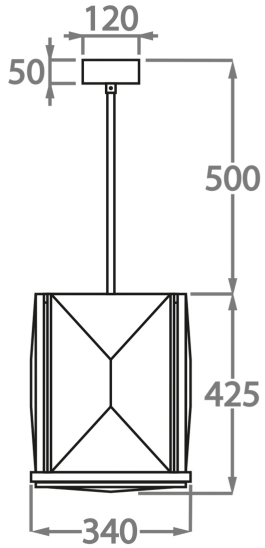

Available Sizes

Size One

CL551-LAN,

Height: 42 cm (16.54")

Diameter: 34 cm (13.39")

4 x LED 4W E27

Max Watt and Lamps: LED 4W x 4

Net Weight: 28 kg / 62 lb

The dimensions of the supporting chain and ceiling rose are not included in the height measurements.

The standard chain and ceiling rose are 50cm (20") high if not otherwise specified by the customer.