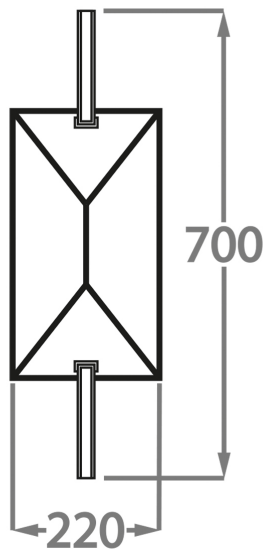

BELLA FIGURA

Facet Wall Light

WL550

Collection Name

MAYFAIR COLLECTION

With a faceted slab of solid 'Dry Ice' glass suspended in front of the bulb, the Facet wall light has a contemporary and almost art deco style. Entirely unique in its design from wall lights in our previous collections, the Bella Figura and Laura Hammett collaboration has produced this captivating and delicate light that can be incorporated into a design in a pair, or individually to become a distinctive feature in any space. This new wall light is part of the 'Facet collection' designed by Laura Hammett Interiors.

Brushed Nickel

Brushed Dark
Bronze

Murano Glass Finish

Dry Ice

Available Sizes

Size One

WL550,

Height: 70 cm (27.56")

Width: 22 cm (8.66")

Depth: 11 cm (4.33")

Bulbs: 1 x LED 2.5w E14

Net Weight: 5 kg / 11 lb

All our wall lights are suitable for bathrooms if positioned in Zone 3. Please refer to the IP Rating Guide in the Bathroom Section on our website.