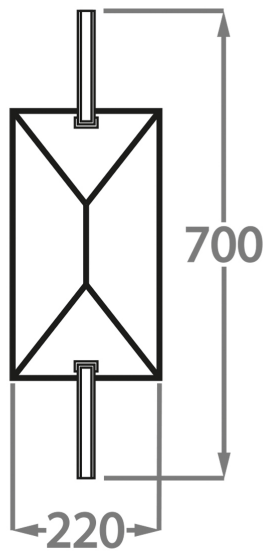

BELLA FIGURA

Facet Wall Light

WL550

Collection Name

MAYFAIR COLLECTION

With a faceted slab of solid 'Dry Ice' glass suspended in front of the bulb, the Facet wall light has a contemporary and almost art deco style. Entirely unique in its design from wall lights in our previous collections, the Bella Figura and Laura Hammett collaboration has produced this captivating and delicate light that can be incorporated into a design in a pair, or individually to become a distinctive feature in any space. This new wall light is part of the 'Facet collection' designed by Laura Hammett Interiors.

Brushed Nickel

Brushed Dark
Bronze

Murano Glass Finish

Dry Ice

Available Sizes

Size One

WL550,

Height: 70 cm (27.56")

Width: 22 cm (8.66")

Depth: 11 cm (4.33")

Bulbs: 1 x LED 2.5w E14

Net Weight: 5 kg / 11 lb

All our wall lights are suitable for bathrooms if positioned in Zone 3. Please refer to the IP Rating Guide in the Bathroom Section on our website.