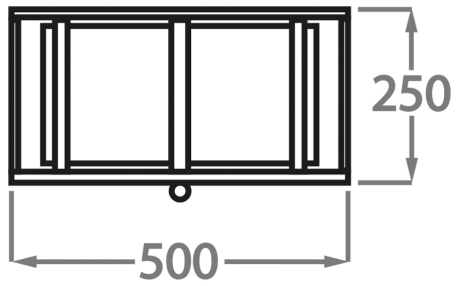

One Size

CL51-50-FM,

Height: 25 cm (9.84")

Diameter: 50 cm (19.69")

Bulbs: 4 x LED 4W E27

This product is a Flush Mount which means it attaches directly to the ceiling without the need for the rod or ceiling rose.