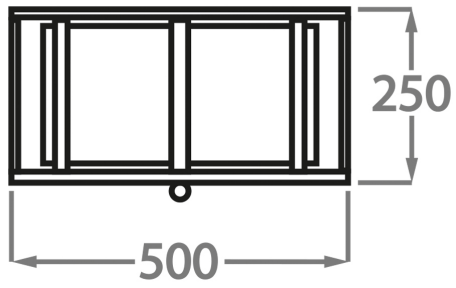

One Size

CL51-50-FM,

Height: 25 cm (9.84")

Diameter: 50 cm (19.69")

Bulbs: 4 x LED 4W E27

This product is a Flush Mount which means it attaches directly to the ceiling without the need for the rod or ceiling rose.