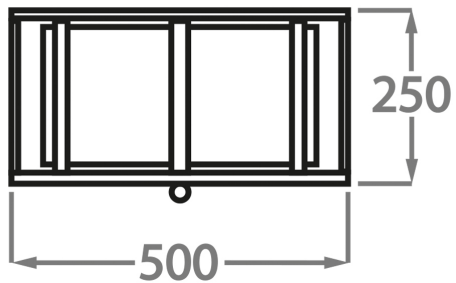

Smooth

Decorated
Bronze

Available Sizes

One Size

CL51-50-FM,

Height: 25 cm (9.84")

Diameter: 50 cm (19.69")

4 x LED 4W E27

Max Watt and Lamps: LED 4W x 4

This product is a Flush Mount which means it attaches directly to the ceiling without the need for the rod or ceiling rose.