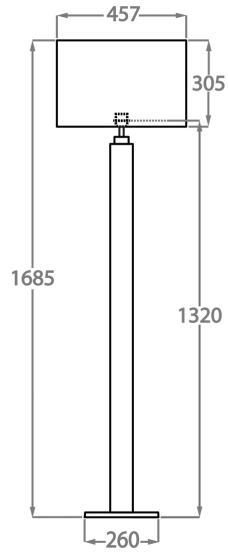

Available Sizes

One Size

FL22,

Height: 132 cm (51.97")

Width: 26 cm (10.24")

Diameter: 26 cm (10.24")

1 x 60 E27

Max Watt and Lamps: 60 x 1

Net Weight: 12 kg / 27 lb

Dimensions are measured from the base of the lamp to the middle of the bulb holder and are excluding shade.
Overall height with a 18" drum shade 168.5cm - 66.3"