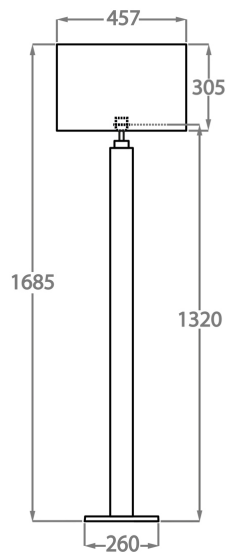

## Available Sizes

---

### One Size

FL22,

Height: 132 cm (51.97")

Width: 26 cm (10.24")

Diameter: 26 cm (10.24")

Bulbs: 1 x 60 E27

Net Weight: 12 kg / 27 lb

Dimensions are measured from the base of the lamp to the middle of the bulb holder and are excluding shade.

Overall height with a 18" drum shade 168.5cm - 66.3"