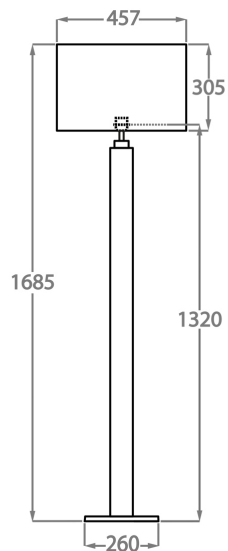

## Available Sizes

---

### One Size

FL22,

Height: 132 cm (51.97")

Width: 26 cm (10.24")

Diameter: 26 cm (10.24")

Bulbs: 1 x 60 E27

Net Weight: 12 kg / 27 lb

Dimensions are measured from the base of the lamp to the middle of the bulb holder and are excluding shade.

Overall height with a 18" drum shade 168.5cm - 66.3"