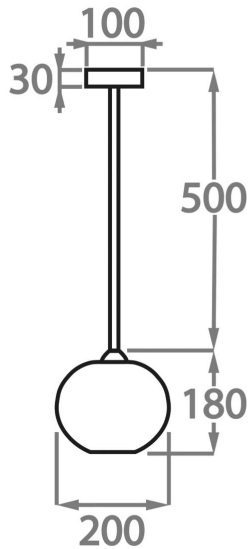

BELLA FIGURA

Glacier Pendant

CL376E

Collection Name

CONTOUR COLLECTION

The finest quality English lead crystal is carved in a fashion that mimics the patterns etched into the weather beaten walls of glacial caves. Drawing on the Murano glass craft of 'Battuto' whose name itself derives from the Italian word for 'beaten', our Glacier pendant and table lamp have every facet carved out individually by our English crystal experts. Use them individually or make use of our customisation service to group several together for a completely individual look.

CL376,

Height: 18 cm (7.09")

Diameter: 20 cm (7.87")

Bulbs: 1 x 4W E14 LED

Net Weight: 2 kg / 5 lb

The dimensions of the central supporting rod and ceiling rose are not included in the height measurements
The standard flex and ceiling rose is 50cm (20") high, Please specify if you wish for longer flex