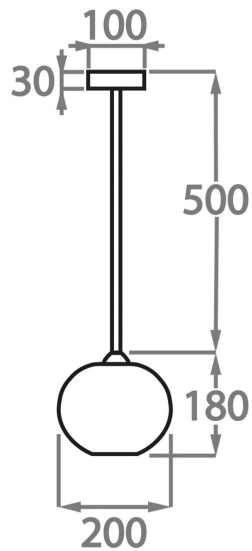

BELLA FIGURA

Glacier Pendant

CL376E

Collection Name

CONTOUR COLLECTION

The finest quality English lead crystal is carved in a fashion that mimics the patterns etched into the weather beaten walls of glacial caves. Drawing on the Murano glass craft of 'Battuto' whose name itself derives from the Italian word for 'beaten', our Glacier pendant and table lamp have every facet carved out individually by our English crystal experts. Use them individually or make use of our customisation service to group several together for a completely individual look.

CL376,

Height: 18 cm (7.09")

Diameter: 20 cm (7.87")

Bulbs: 1 x 4W E14 LED

Net Weight: 2 kg / 5 lb

The dimensions of the central supporting rod and ceiling rose are not included in the height measurements
The standard flex and ceiling rose is 50cm (20") high, Please specify if you wish for longer flex