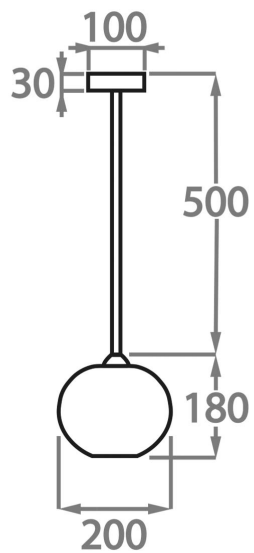

## Available Sizes

---

### One Size

CL376,

Height: 20 cm (7.87")

Diameter: 20 cm (7.87")

Bulbs: 1 x 4W E14 LED

Net Weight: 2 kg / 5 lb

The dimensions of the central supporting rod and ceiling rose are not included in the height measurements  
The standard flex and ceiling rose is 50cm (20") high, Please specify if you wish for longer flex