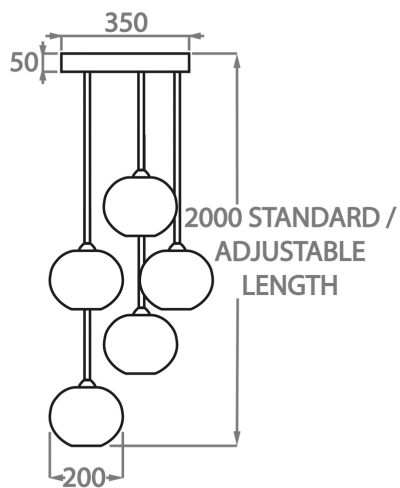

BELLA FIGURA

Glacier Pendant Cluster

CL376-5

Collection Name

CONTOUR COLLECTION

This product is a completely custom version of our individual Glacier pendants, shown here in a 5 light cluster. We can make these to order in any formation with as many pendants hanging from the plate as requested. The flex is supplied in a standard length of 2 meters, which is adjustable when the light is being installed. The plate can be made in any shape and to any size desired and is also available in a number of metal finishes.

CL376-5,

Height: 5 cm (1.97")

Diameter: 35 cm (13.78")

5 x 4w per lamp E14 LED

Max Watt and Lamps: 4w per lamp x 5

Net Weight: 9 kg / 20 lb

Please note: The above measurements are just of the ceiling plate, not the whole cluster as this is a custom product the heights of each pendant can be placed at the desired heights on site.

This is a custom size cluster pendant, we can make this in any desired size with as many pendants on the plate as required. The ceiling plate can also be made in any shape and size depending on the amount of pendants featured.

The flex length is available in 200cm (78.7") in length, Please specify if you wish for longer flex, each pendant length can be altered on site when the light is installed