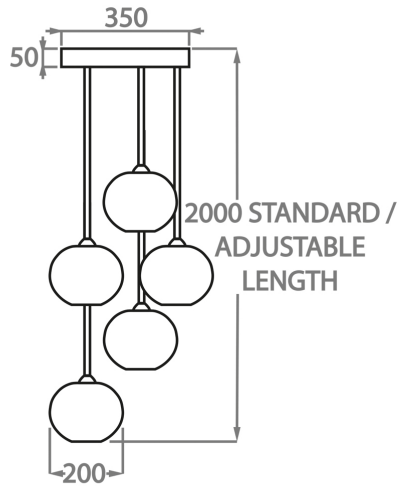

BELLA FIGURA

Glacier Pendant Cluster

CL376-5

Collection Name

CONTOUR COLLECTION

This product is a completely custom version of our individual Glacier pendants, shown here in a 5 light cluster. We can make these to order in any formation with as many pendants hanging from the plate as requested. The flex is supplied in a standard length of 2 meters, which is adjustable when the light is being installed. The plate can be made in any shape and to any size desired and is also available in a number of metal finishes.

Cream

Silver

Available Sizes

One Size

CL376-5,

Height: 5 cm (1.97")

Diameter: 35 cm (13.78")

Bulbs: 5 x 4w per lamp E14 LED

Net Weight: 9 kg / 20 lb

Please note: The above measurements are just of the ceiling plate, not the whole cluster as this is a custom product the heights of each pendant can be placed at the desired heights on site.

The flex length is available in 200cm (78.7") in length, Please specify if you wish for longer flex, each pendant length can be altered on site when the light is installed